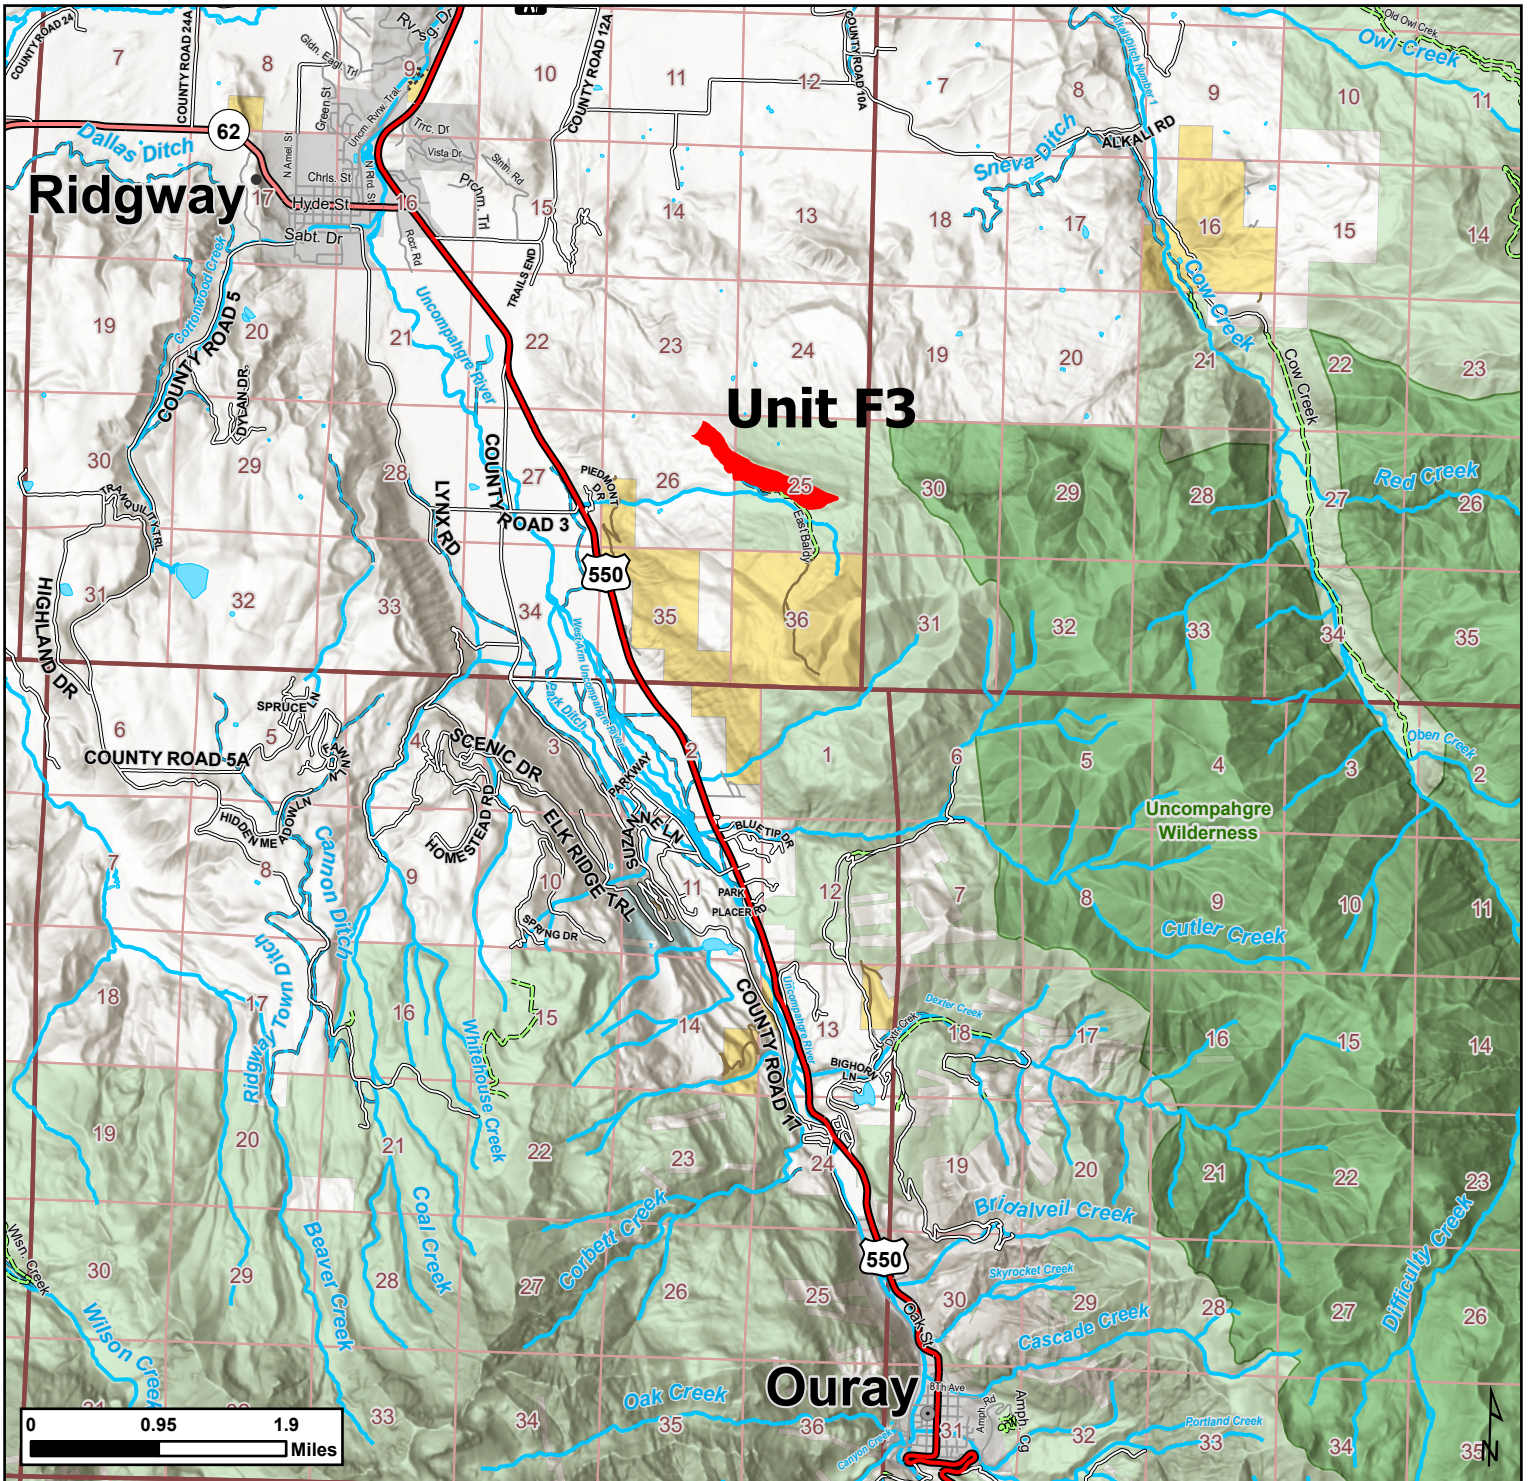

Baldy Mountain RX

Unit F3: 112 Acres

Grand Mesa, Uncompahgre and Gunnison National Forests

Bureau of Land Management-Uncompahgre Field Office

- Unit F3
- US Highway
- State Highway
- Bureau of Land Management
- Private
- State
- US Forest Service

Map Produced by BLM Uncompahgre Field Office Staff
 File: Baldy Mountain RX_New
 Date: 4/17/2024
 Map Scale: 1:90,575
 Coordinate System: NAD 1983 UTM Zone 13N
 CO Reference System: U.S. PLSS NMM / 6th M