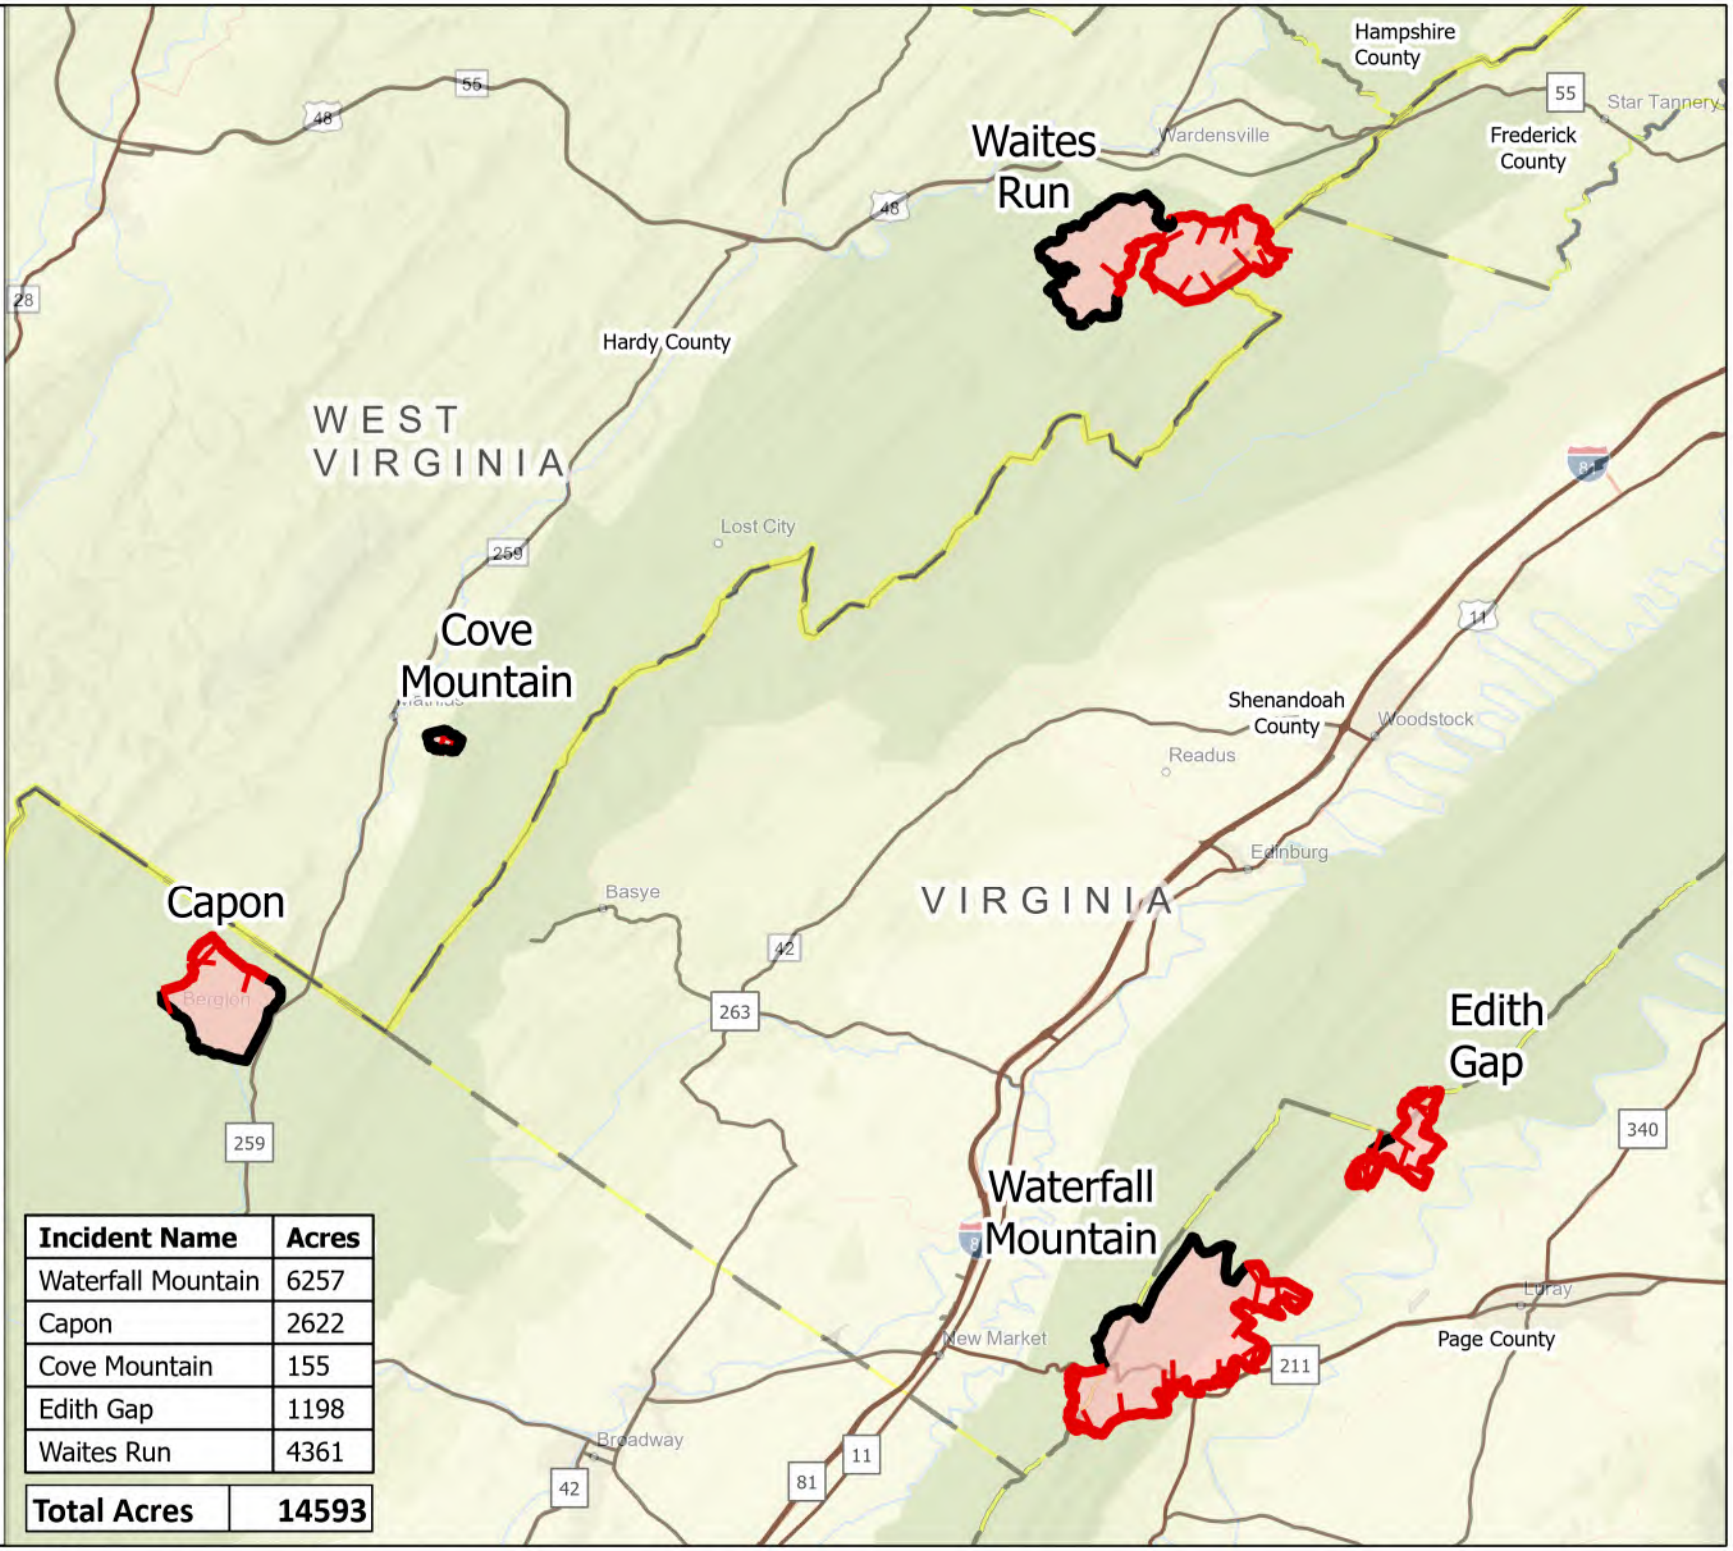

North Zone Complex Public Information

VA-VAF-240050
3/26/24 Day

-  Contained
-  Uncontained
-  Wildfire Daily Fire Perimeter
-  USFS Forest Boundary
-  World Hillshade
-  State Boundaries
-  County Boundaries

Incident Name	Acres
Waterfall Mountain	6257
Capon	2622
Cove Mountain	155
Edith Gap	1198
Waites Run	4361
Total Acres	14593

1:300,000 | Gold GISS | 3/26/2024 0925
Acres from Flight and GPS
WGS 1984 Datum, Lat,Long Grid