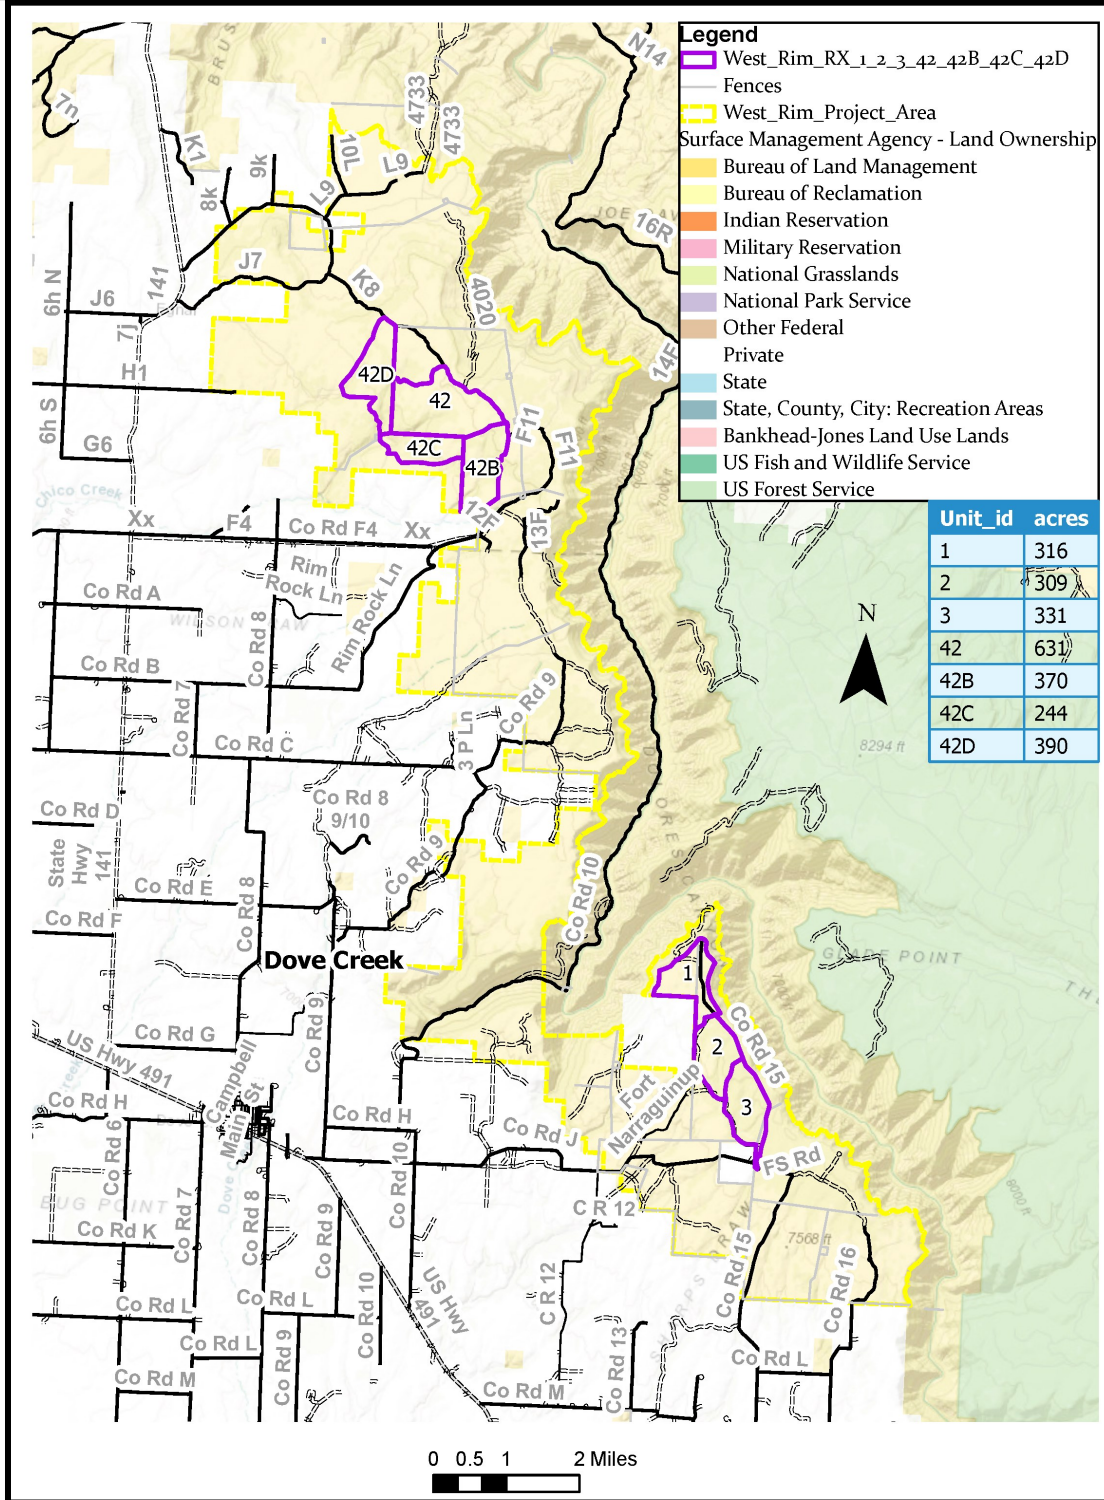

West Dolores Rim: RX 2024

No warranty is made by the Bureau of Land Management as to the accuracy, reliability, or completeness of these data for individual use or aggregate use with other data, or for the purposes not intended by the BLM. Spatial information may not meet National Map Accuracy Standards. This information may be updated without notification.