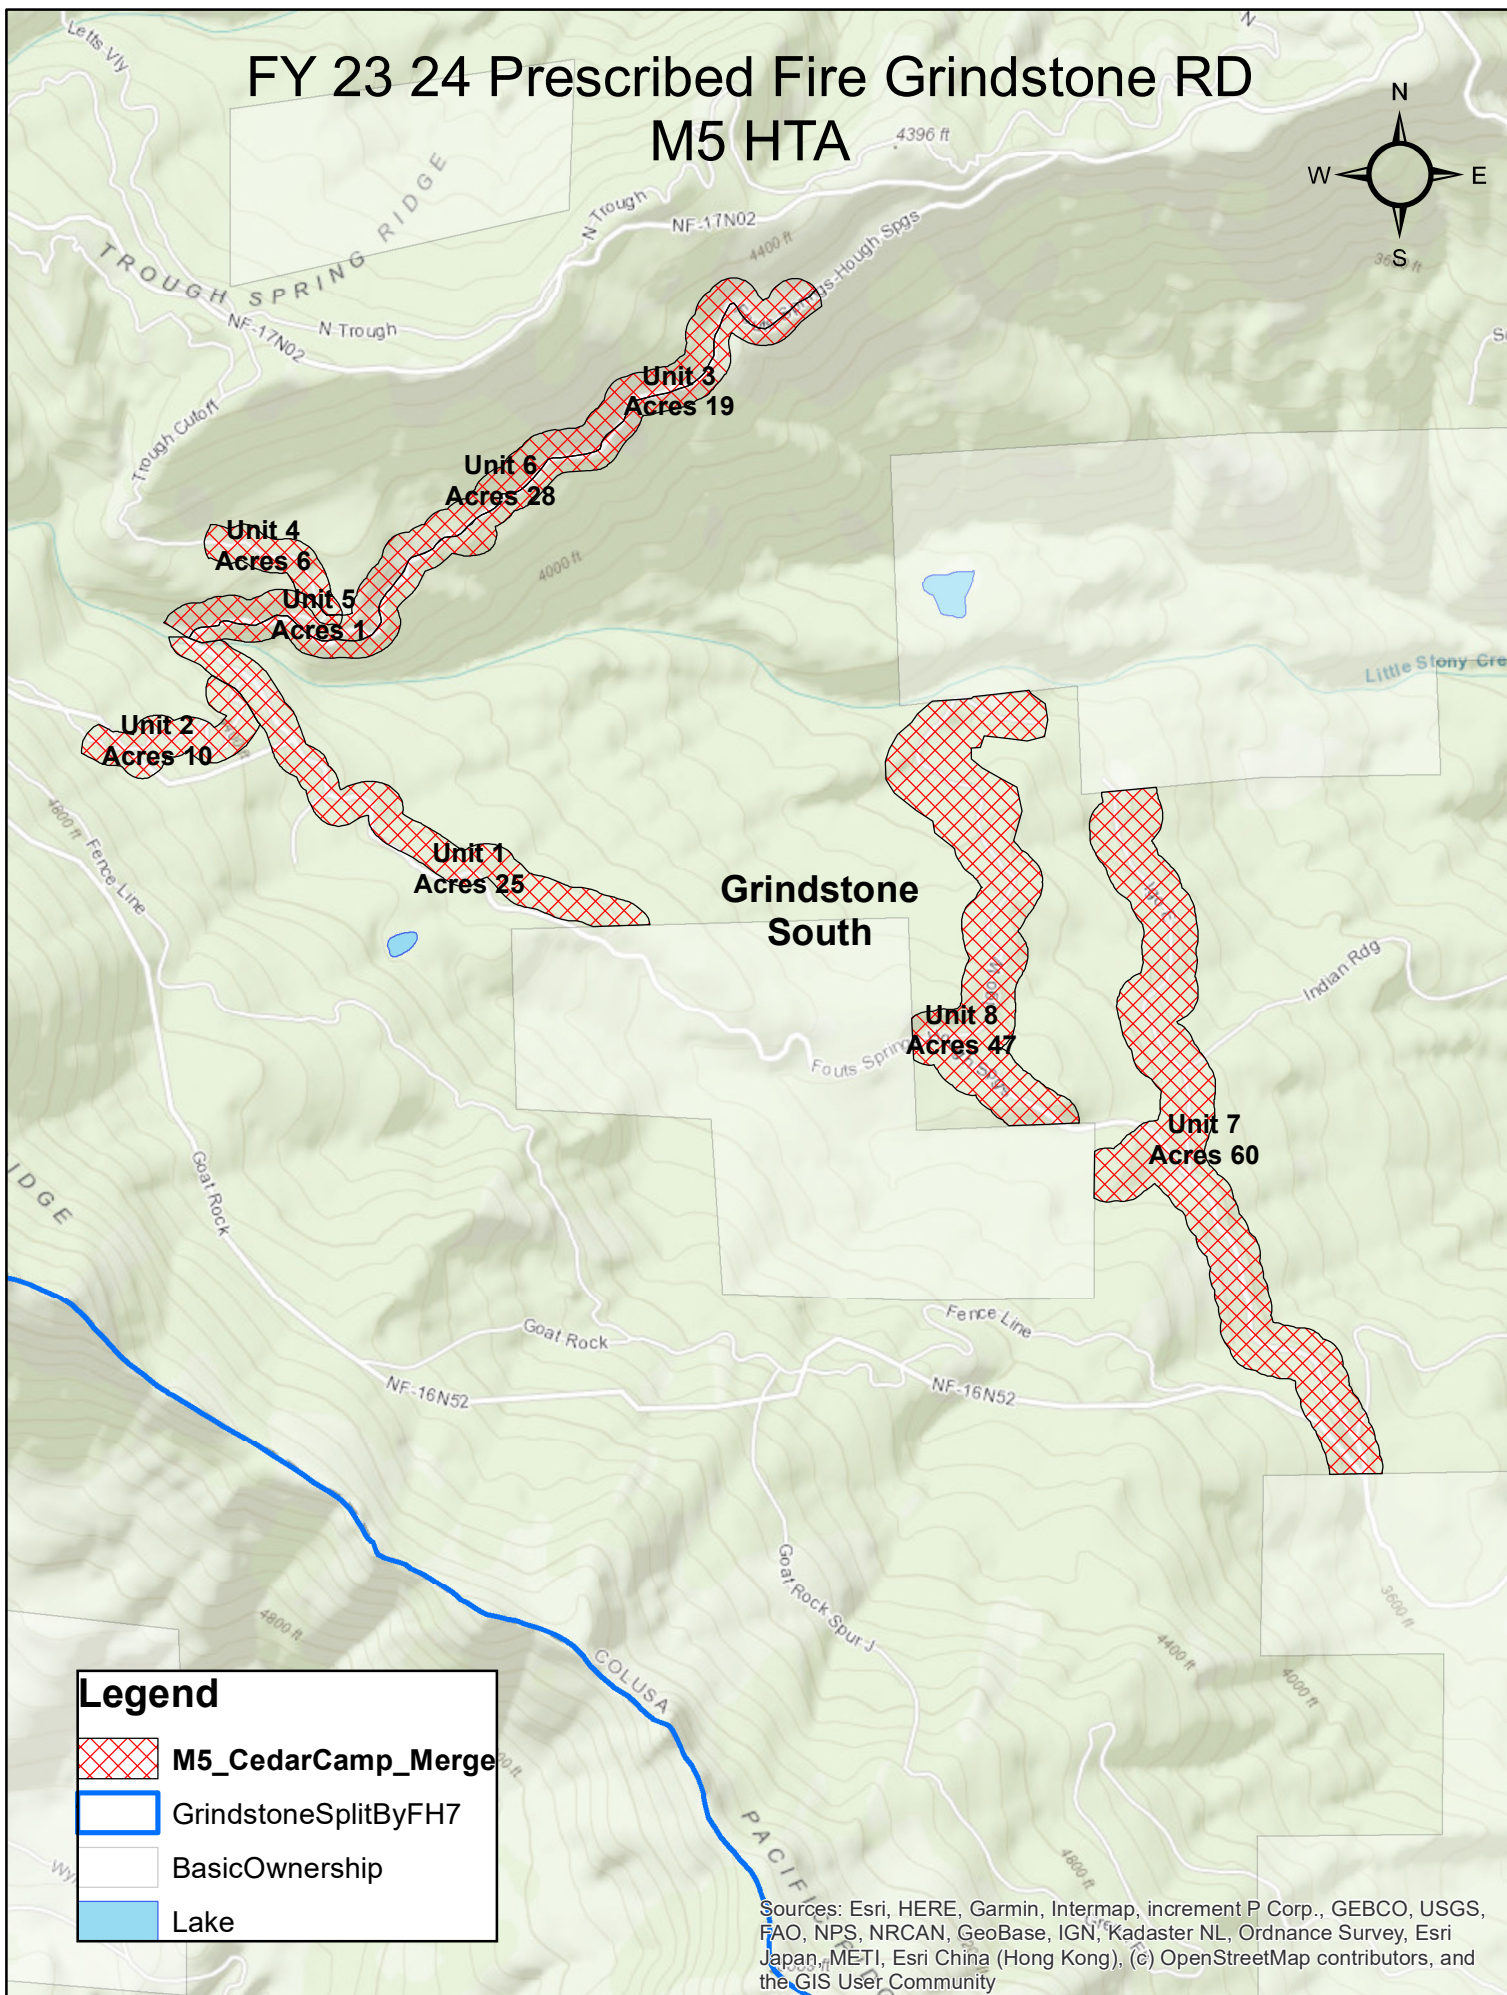

# FY 23 24 Prescribed Fire Grindstone RD M5 HTA

## Legend

-  M5\_CedarCamp\_Merge
-  GrindstoneSplitByFH7
-  BasicOwnership
-  Lake

Sources: Esri, HERE, Garmin, Intermap, increment P Corp., GEBCO, USGS, FAO, NPS, NRCAN, GeoBase, IGN, Kadaster NL, Ordnance Survey, Esri Japan, METI, Esri China (Hong Kong), (c) OpenStreetMap contributors, and the GIS User Community