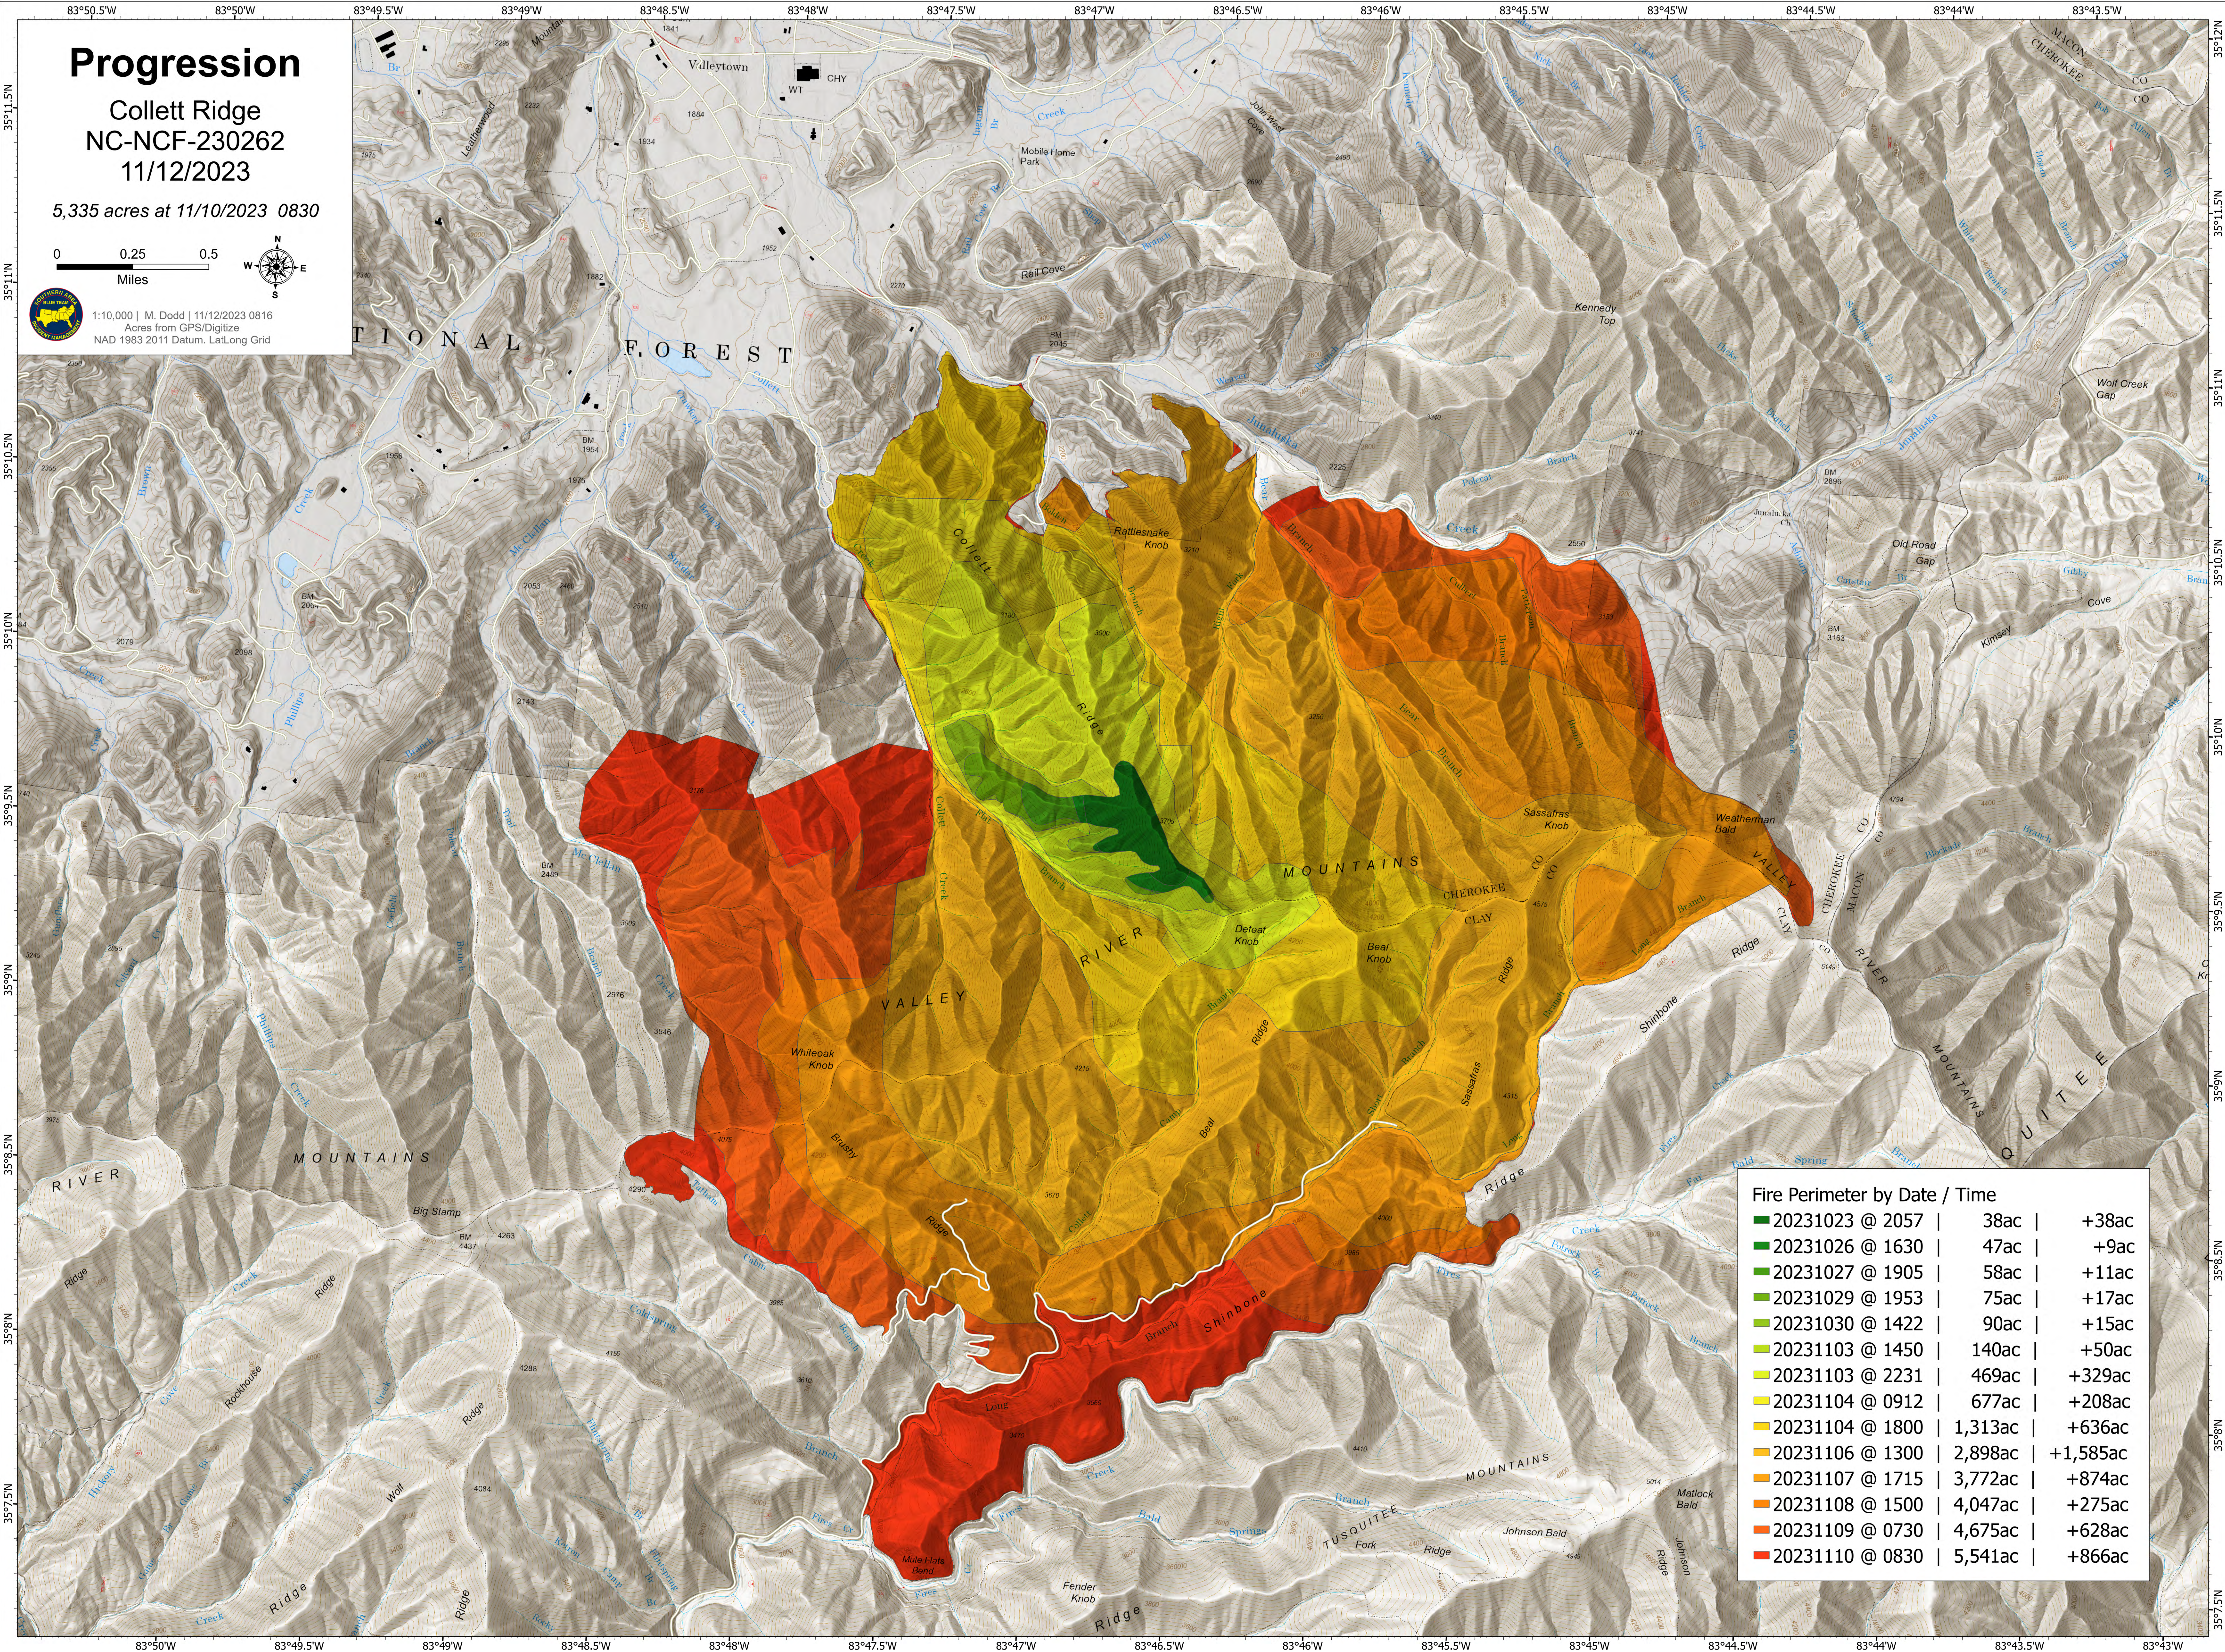

Progression

Collett Ridge
NC-NCF-230262
11/12/2023

5,335 acres at 11/10/2023 0830

1:10,000 | M. Dodd | 11/12/2023 0816
Acres from GPS/Digitize
NAD 1983 2011 Datum. Lat/Long Grid

Fire Perimeter by Date / Time		
20231023 @ 2057	38ac	+38ac
20231026 @ 1630	47ac	+9ac
20231027 @ 1905	58ac	+11ac
20231029 @ 1953	75ac	+17ac
20231030 @ 1422	90ac	+15ac
20231103 @ 1450	140ac	+50ac
20231103 @ 2231	469ac	+329ac
20231104 @ 0912	677ac	+208ac
20231104 @ 1800	1,313ac	+636ac
20231106 @ 1300	2,898ac	+1,585ac
20231107 @ 1715	3,772ac	+874ac
20231108 @ 1500	4,047ac	+275ac
20231109 @ 0730	4,675ac	+628ac
20231110 @ 0830	5,541ac	+866ac