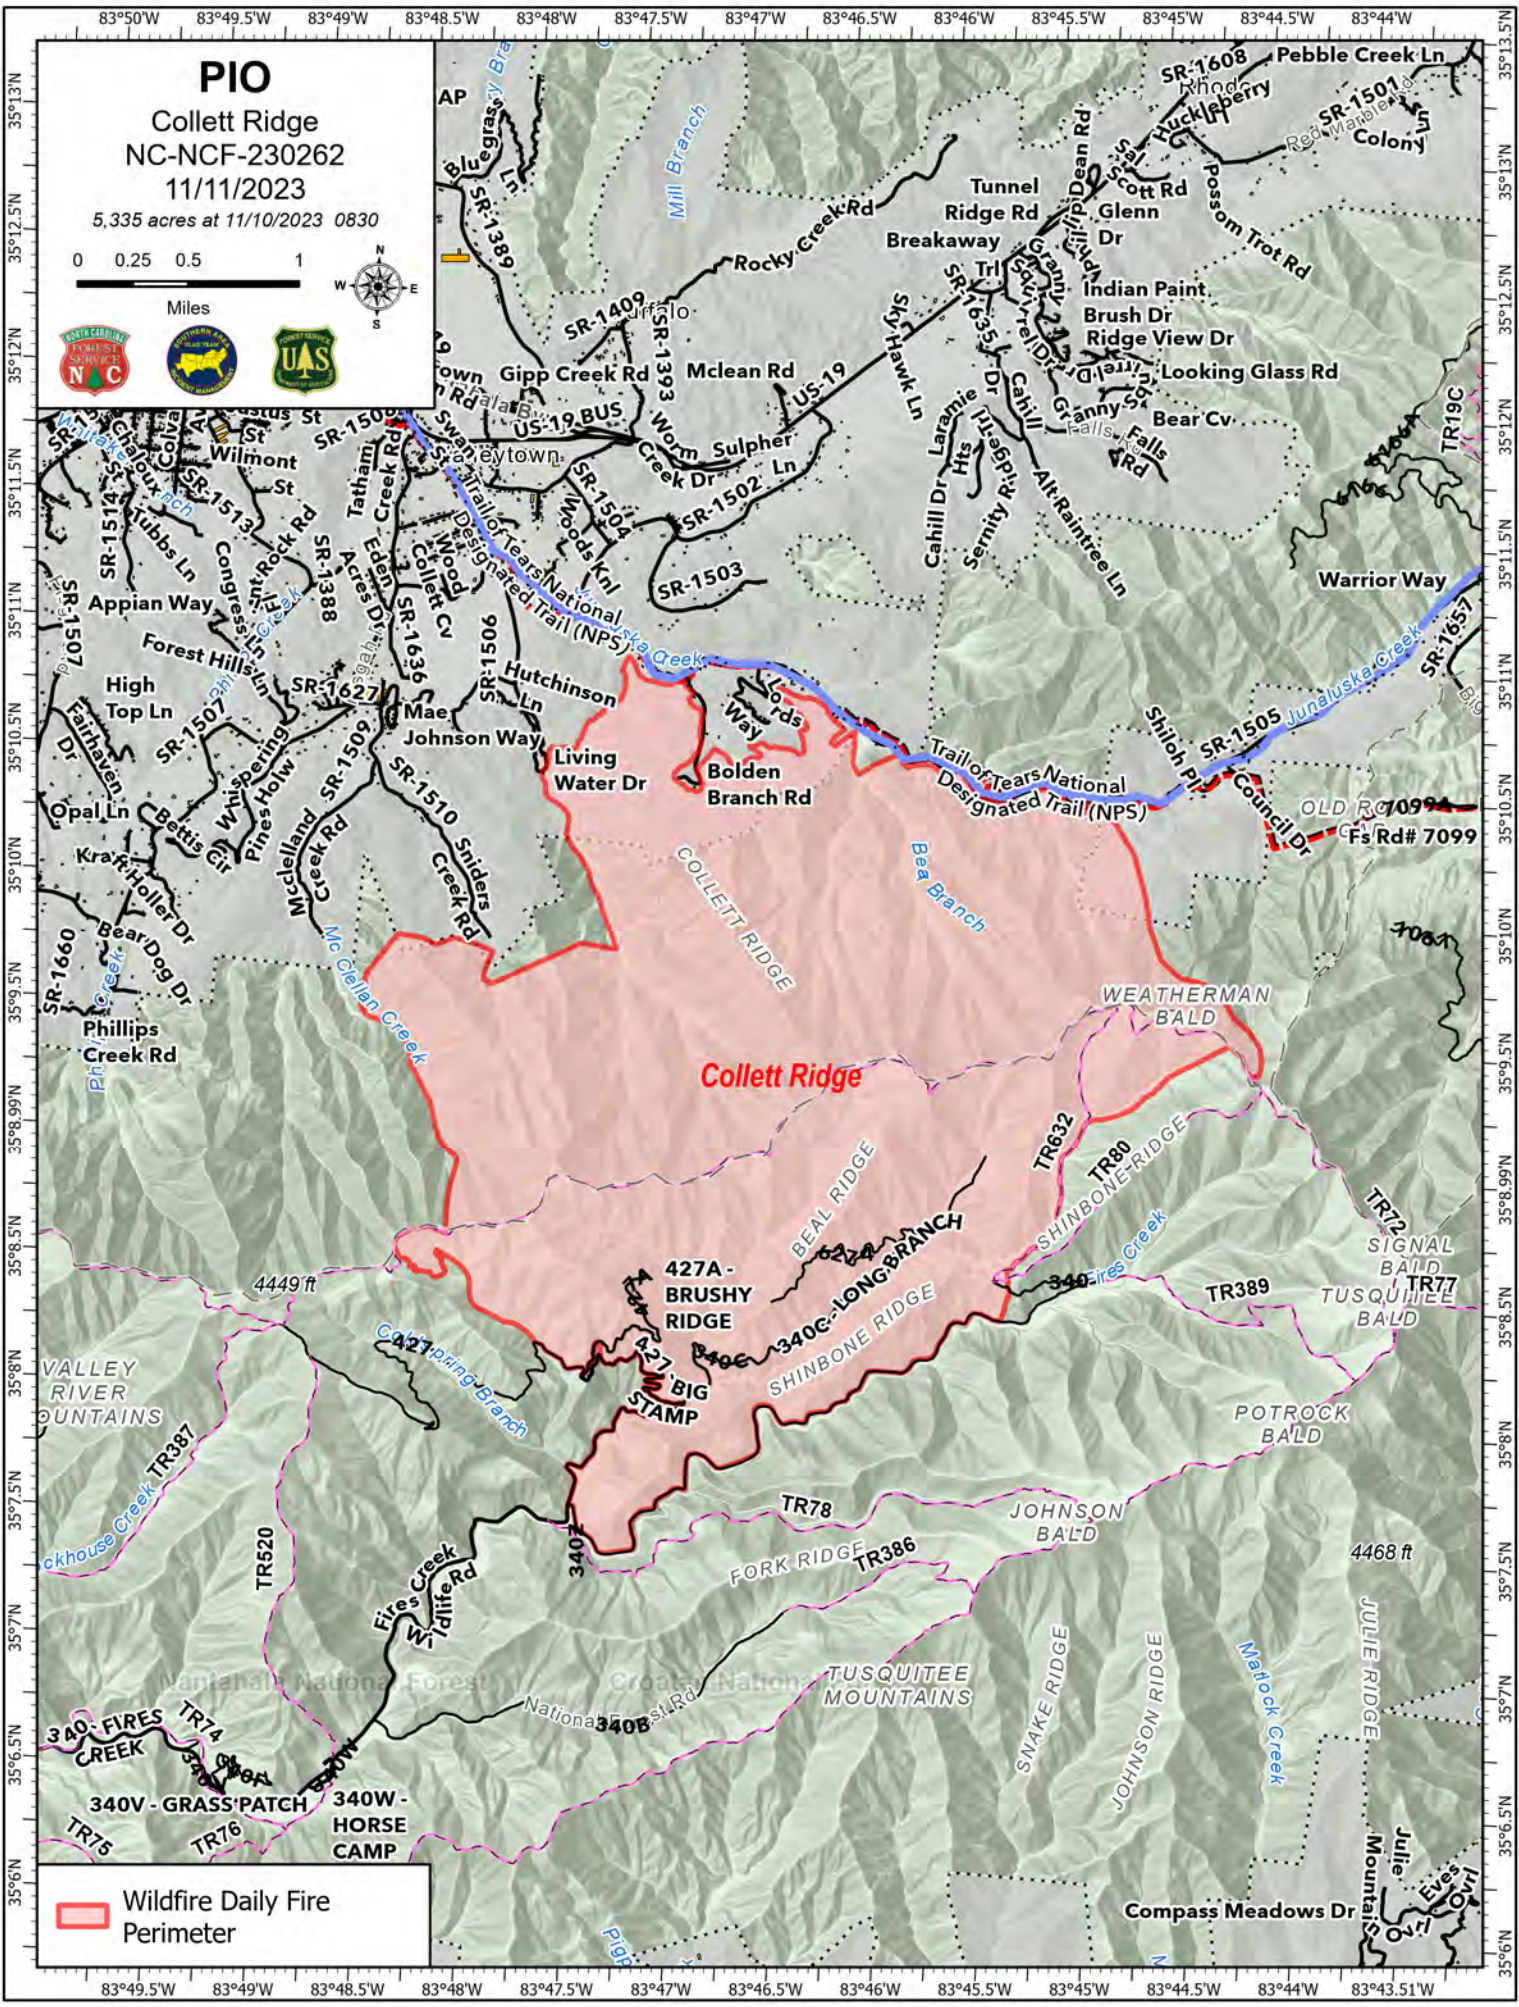

# PIO

Collett Ridge  
NC-NCF-230262

11/11/2023

5,335 acres at 11/10/2023 0830

Wildfire Daily Fire Perimeter