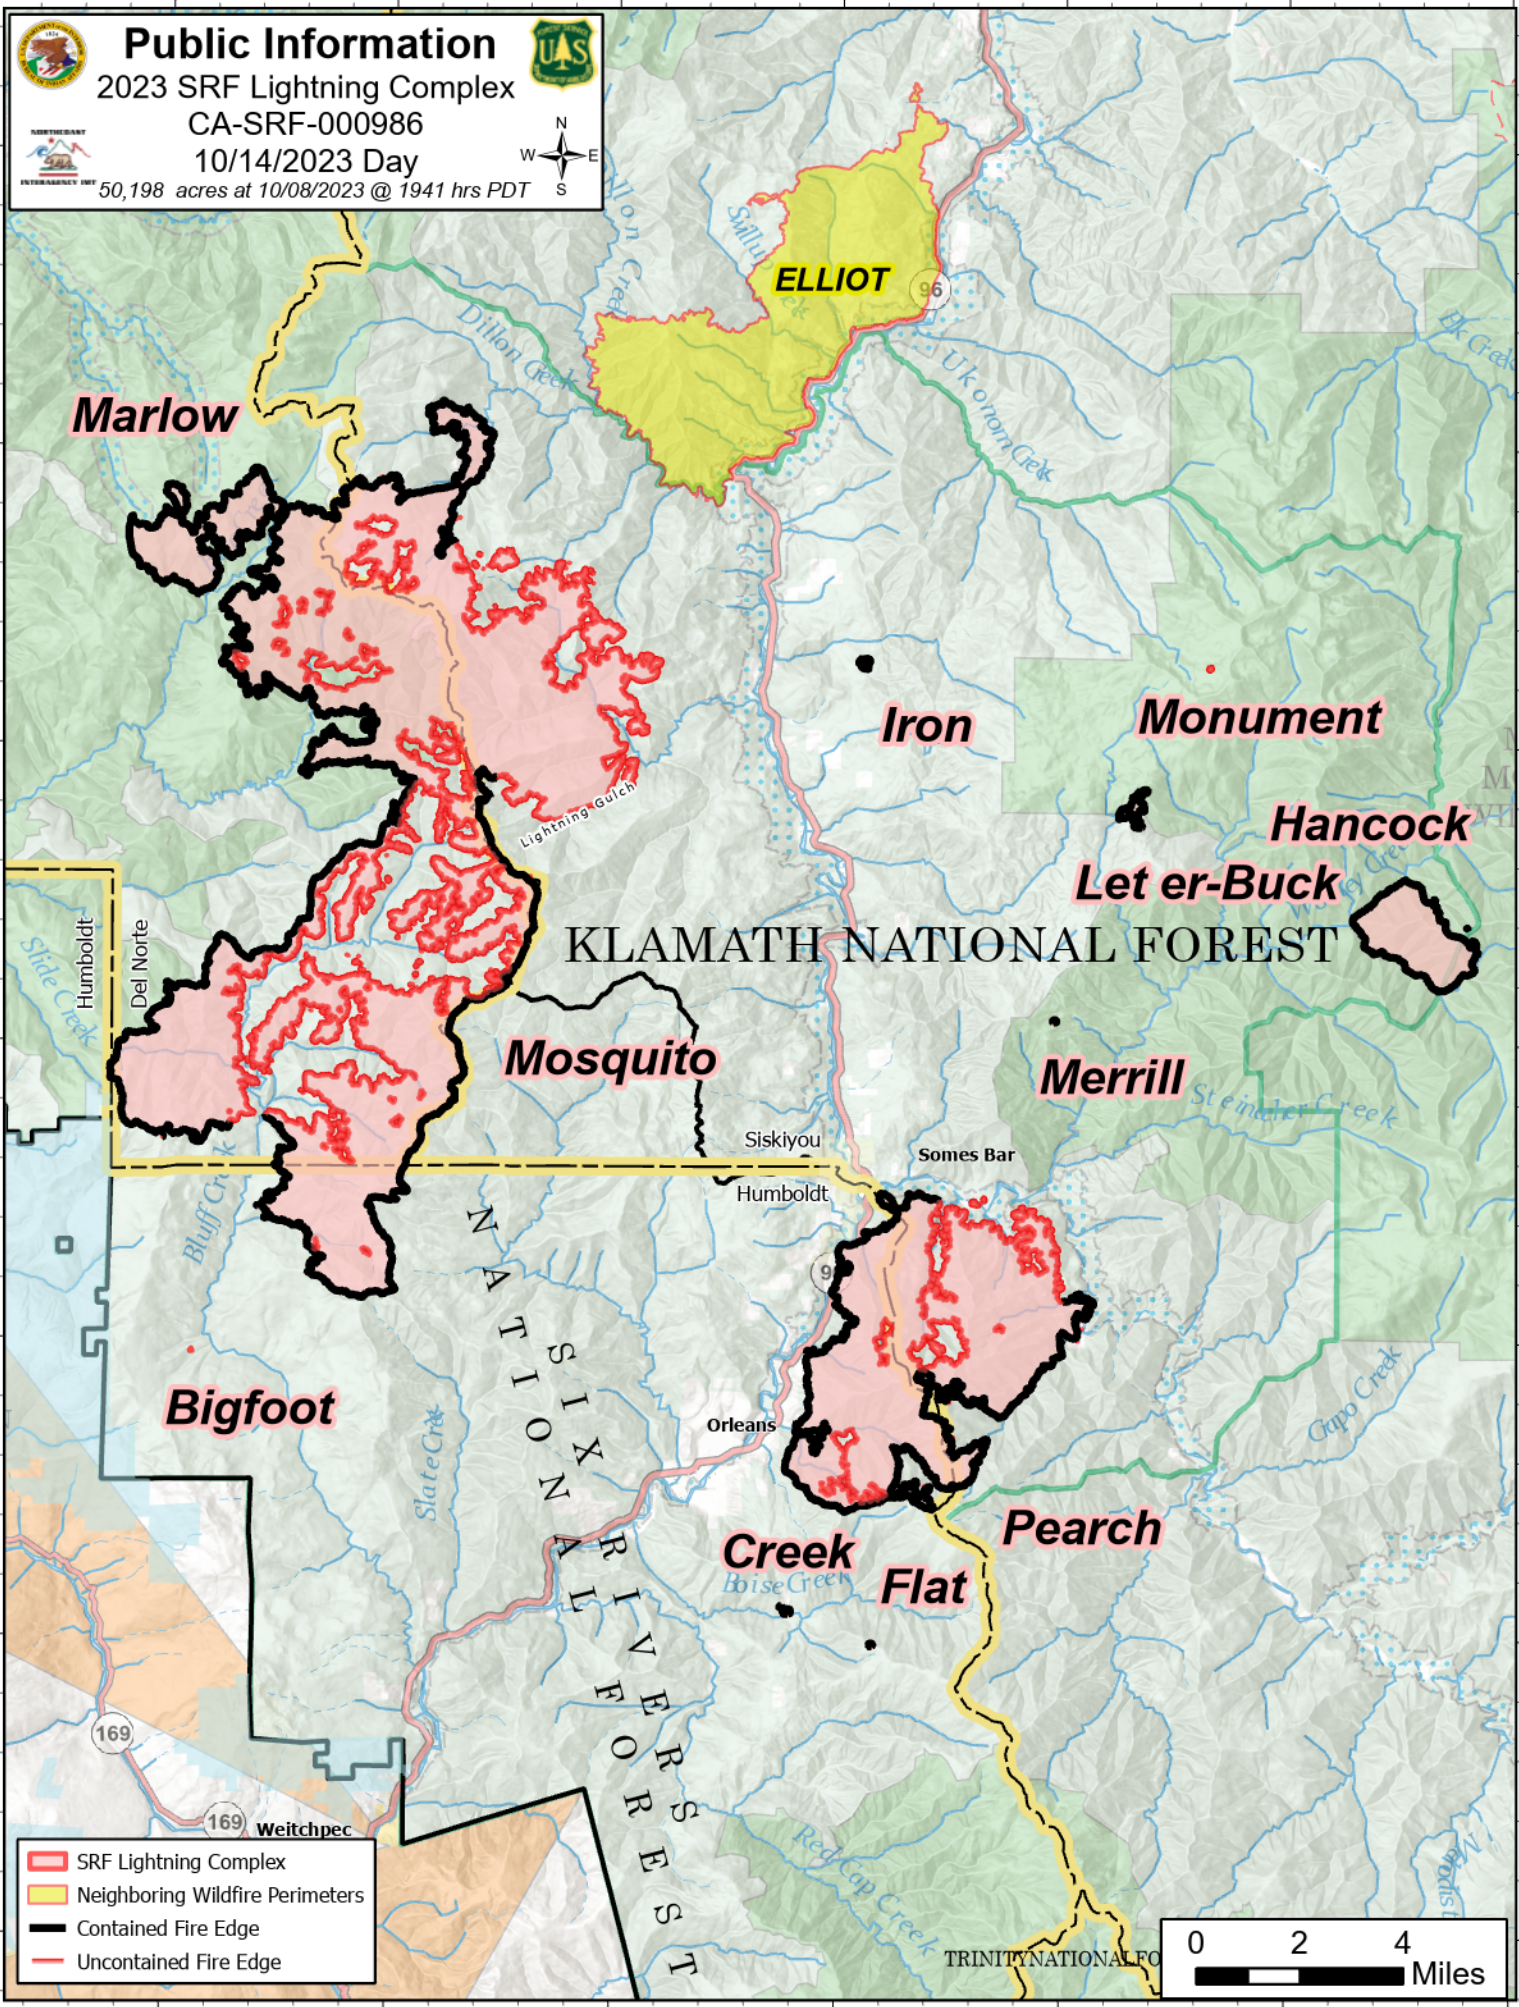

123°45'W 123°40'W 123°35'W 123°30'W 123°25'W 123°20'W 123°15'W

Public Information

2023 SRF Lightning Complex
CA-SRF-000986
10/14/2023 Day
50,198 acres at 10/08/2023 @ 1941 hrs PDT

41°40'N
41°35'N
41°30'N
41°25'N
41°20'N
41°15'N
41°10'N

41°40'N
41°35'N
41°30'N
41°25'N
41°20'N
41°15'N
41°10'N

Marlow

ELLIOT

Iron

Monument

Hancock

Let er-Buck

KLAMATH NATIONAL FOREST

Mosquito

Merrill

Bigfoot

Creek Flat

Pearch

NATIONAL FOREST

- SRF Lightning Complex
- Neighboring Wildfire Perimeters
- Contained Fire Edge
- Uncontained Fire Edge

123°45'W 123°40'W 123°35'W 123°30'W 123°25'W 123°20'W 123°15'W