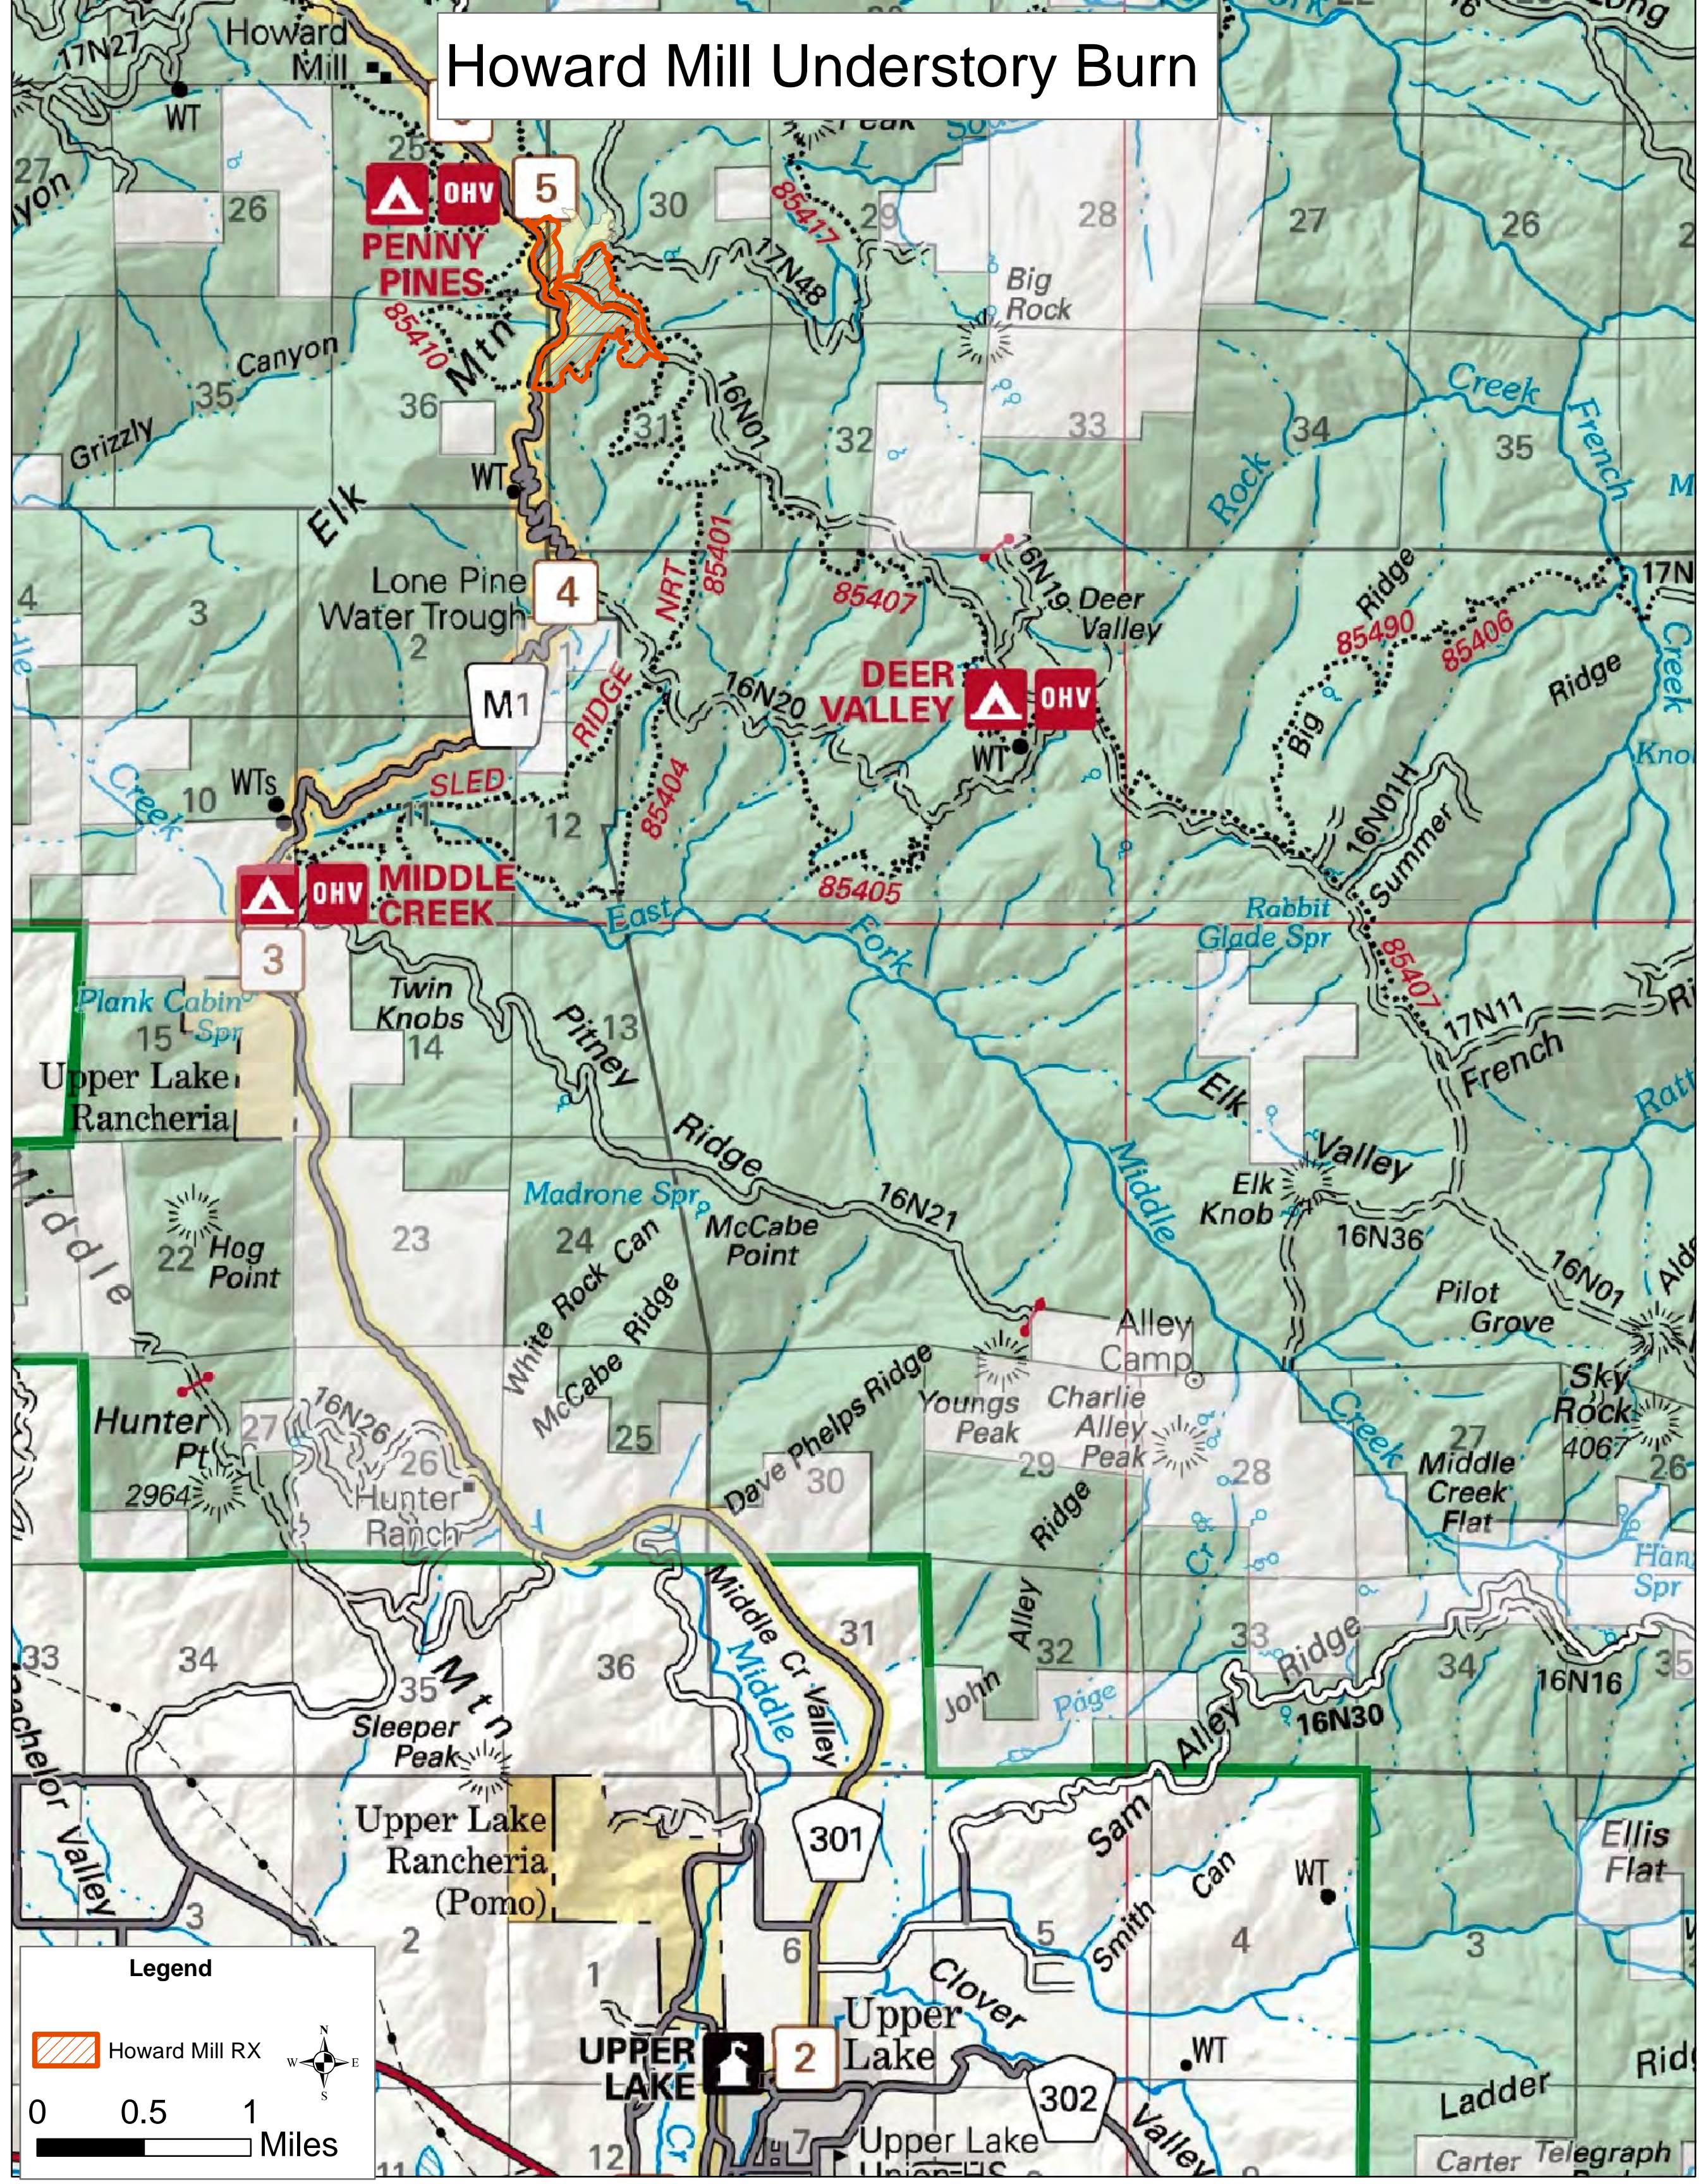

# Howard Mill Understory Burn

**OHV**  
**PENNY PINES**

**OHV**  
**DEER VALLEY**

**OHV**  
**MIDDLE CREEK**

**Legend**

 Howard Mill RX

0 0.5 1 Miles