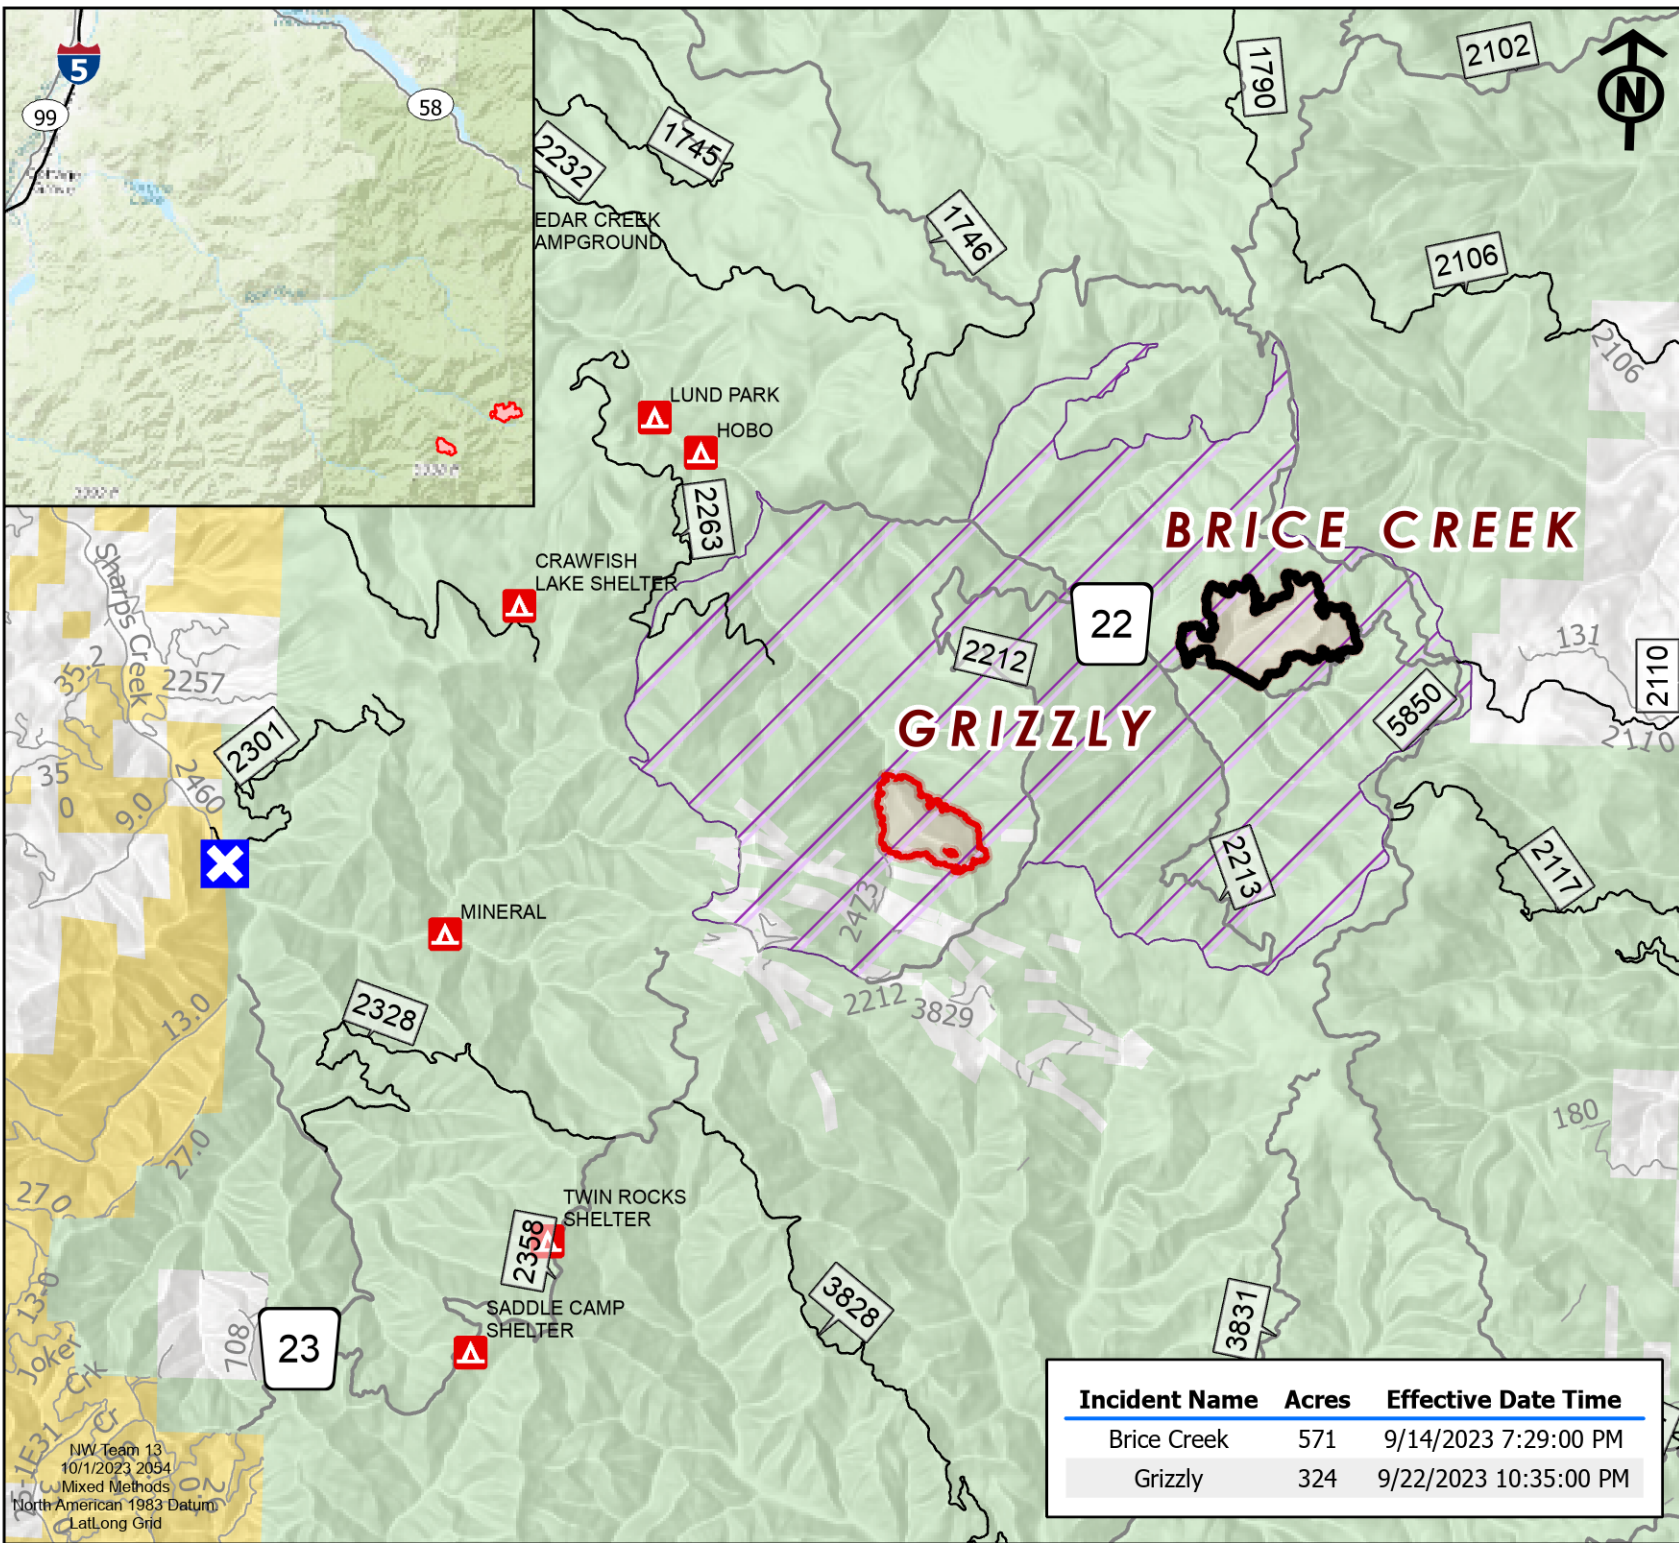

Public Information

Umpqua Fires

Brice Creek and Grizzly

10/02/2023

-  Closure
-  Contained
-  Uncontained Fire Edge
-  Fire Area
-  Fire Closure Area
-  Bureau of Land Management (BLM)
-  US Forest Service (USFS)

More Information:

Incident Name	Acres	Effective Date Time
Brice Creek	571	9/14/2023 7:29:00 PM
Grizzly	324	9/22/2023 10:35:00 PM

NW Team 13
10/1/2023 2054
Mixed Methods
North American 1983 Datum
Lat,Long Grid