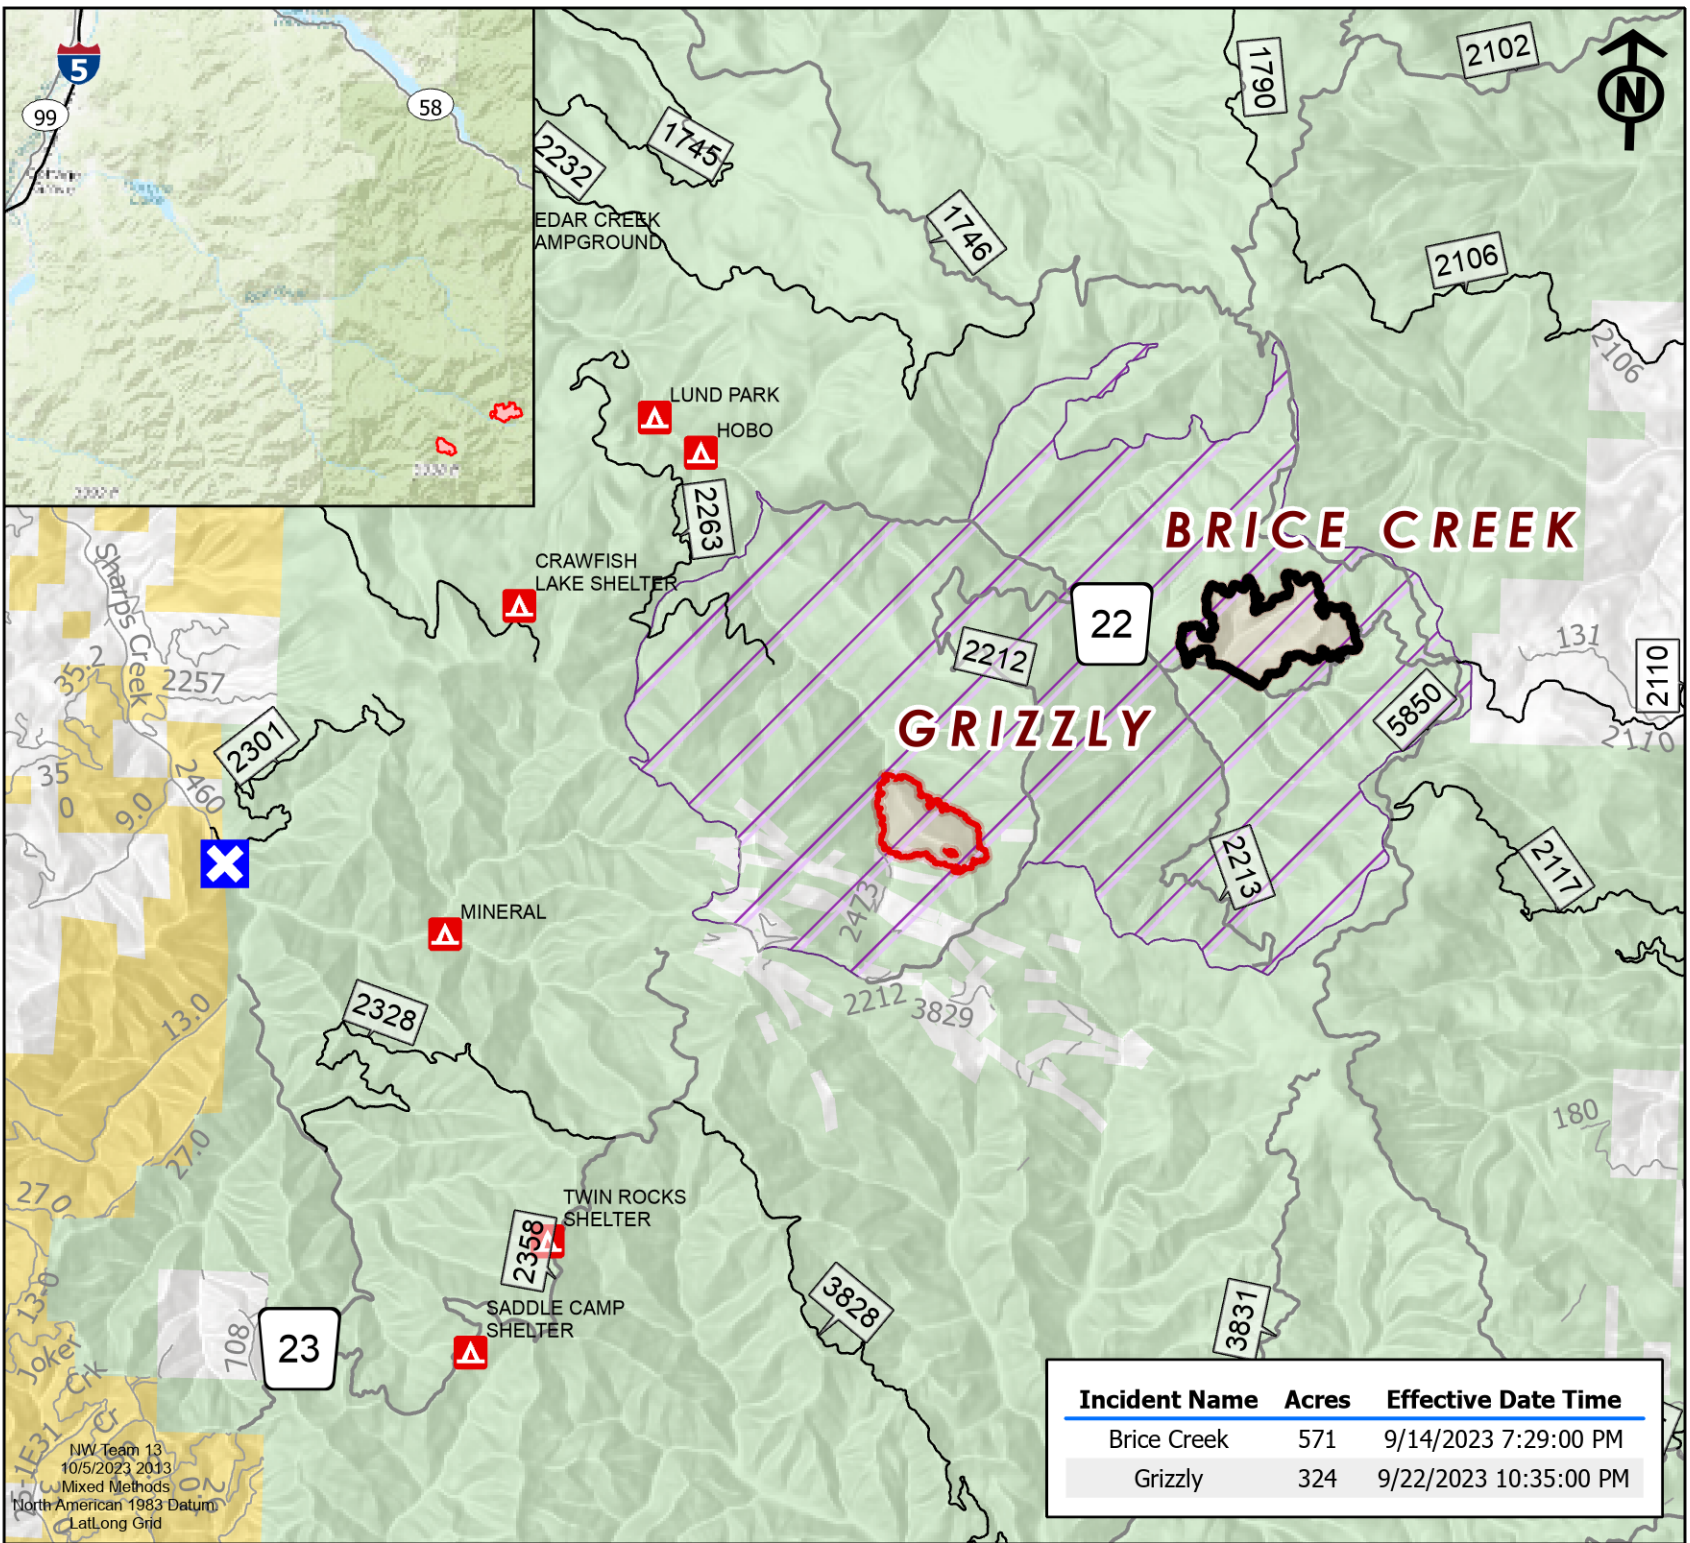

Public Information

Umpqua Fires

Brice Creek and Grizzly

10/06/2023

-  Closure
-  Contained
-  Uncontained Fire Edge
-  Fire Area
-  Fire Closure Area
-  Bureau of Land Management (BLM)
-  US Forest Service (USFS)

More Information:

Incident Name	Acres	Effective Date Time
Brice Creek	571	9/14/2023 7:29:00 PM
Grizzly	324	9/22/2023 10:35:00 PM

NW Team 13
10/5/2023 2013
Mixed Methods
North American 1983 Datum
Lat,Long Grid