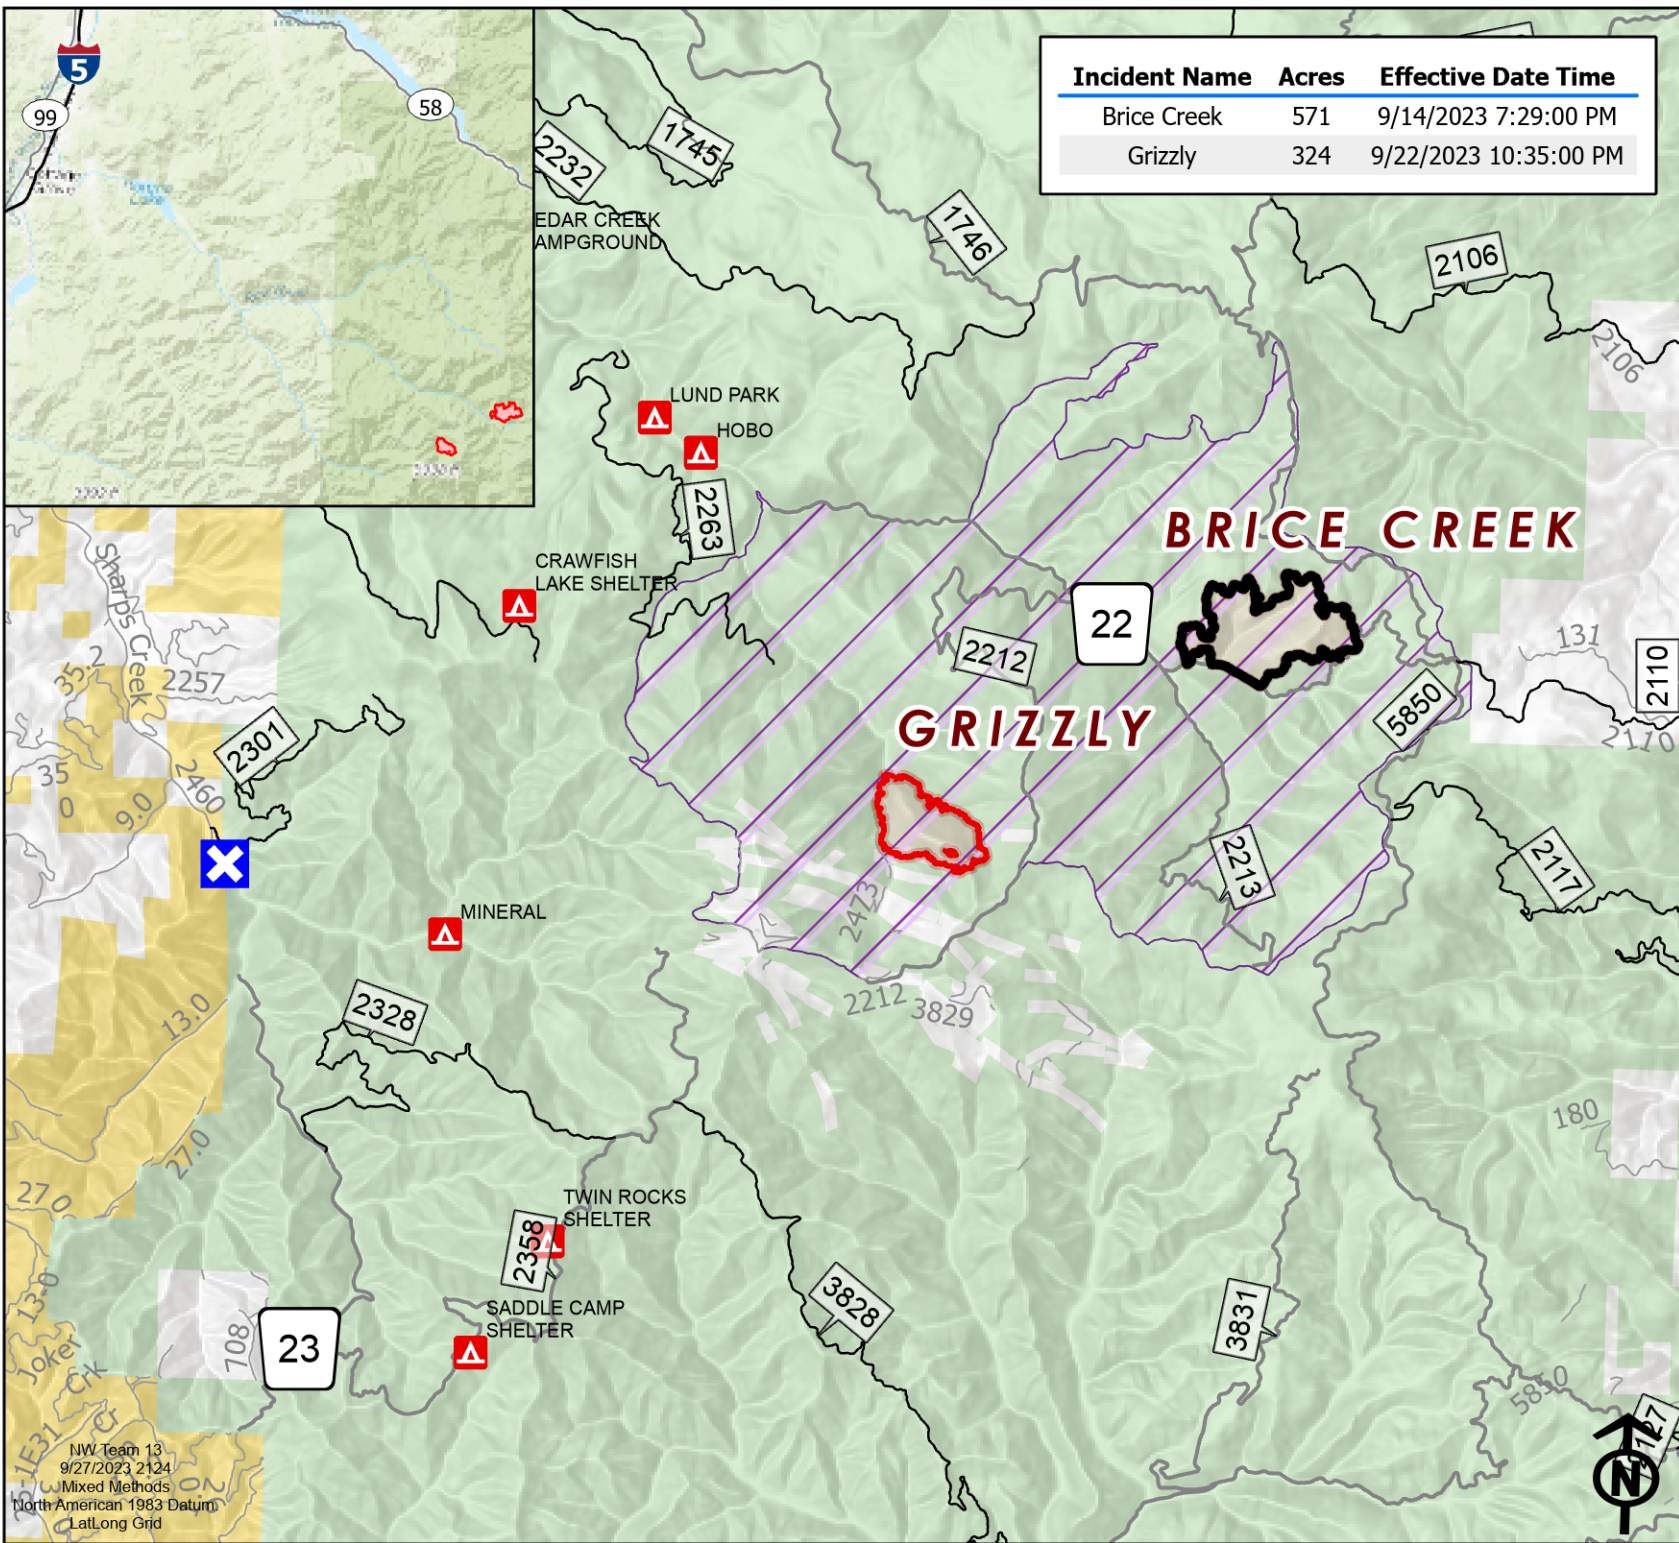

## Umpqua Fires

Brice Creek and Grizzly  
09/28/2023

-  Closure
-  Contained
-  Uncontained Fire Edge
-  Fire Area
-  Fire Closure Area
-  Bureau of Land Management (BLM)
-  US Forest Service (USFS)

More Information:

Incident Name	Acres	Effective Date Time
Brice Creek	571	9/14/2023 7:29:00 PM
Grizzly	324	9/22/2023 10:35:00 PM

NW Team 13  
9/27/2023 2124  
Mixed Methods  
North American 1983 Datum  
Lat/long Grid