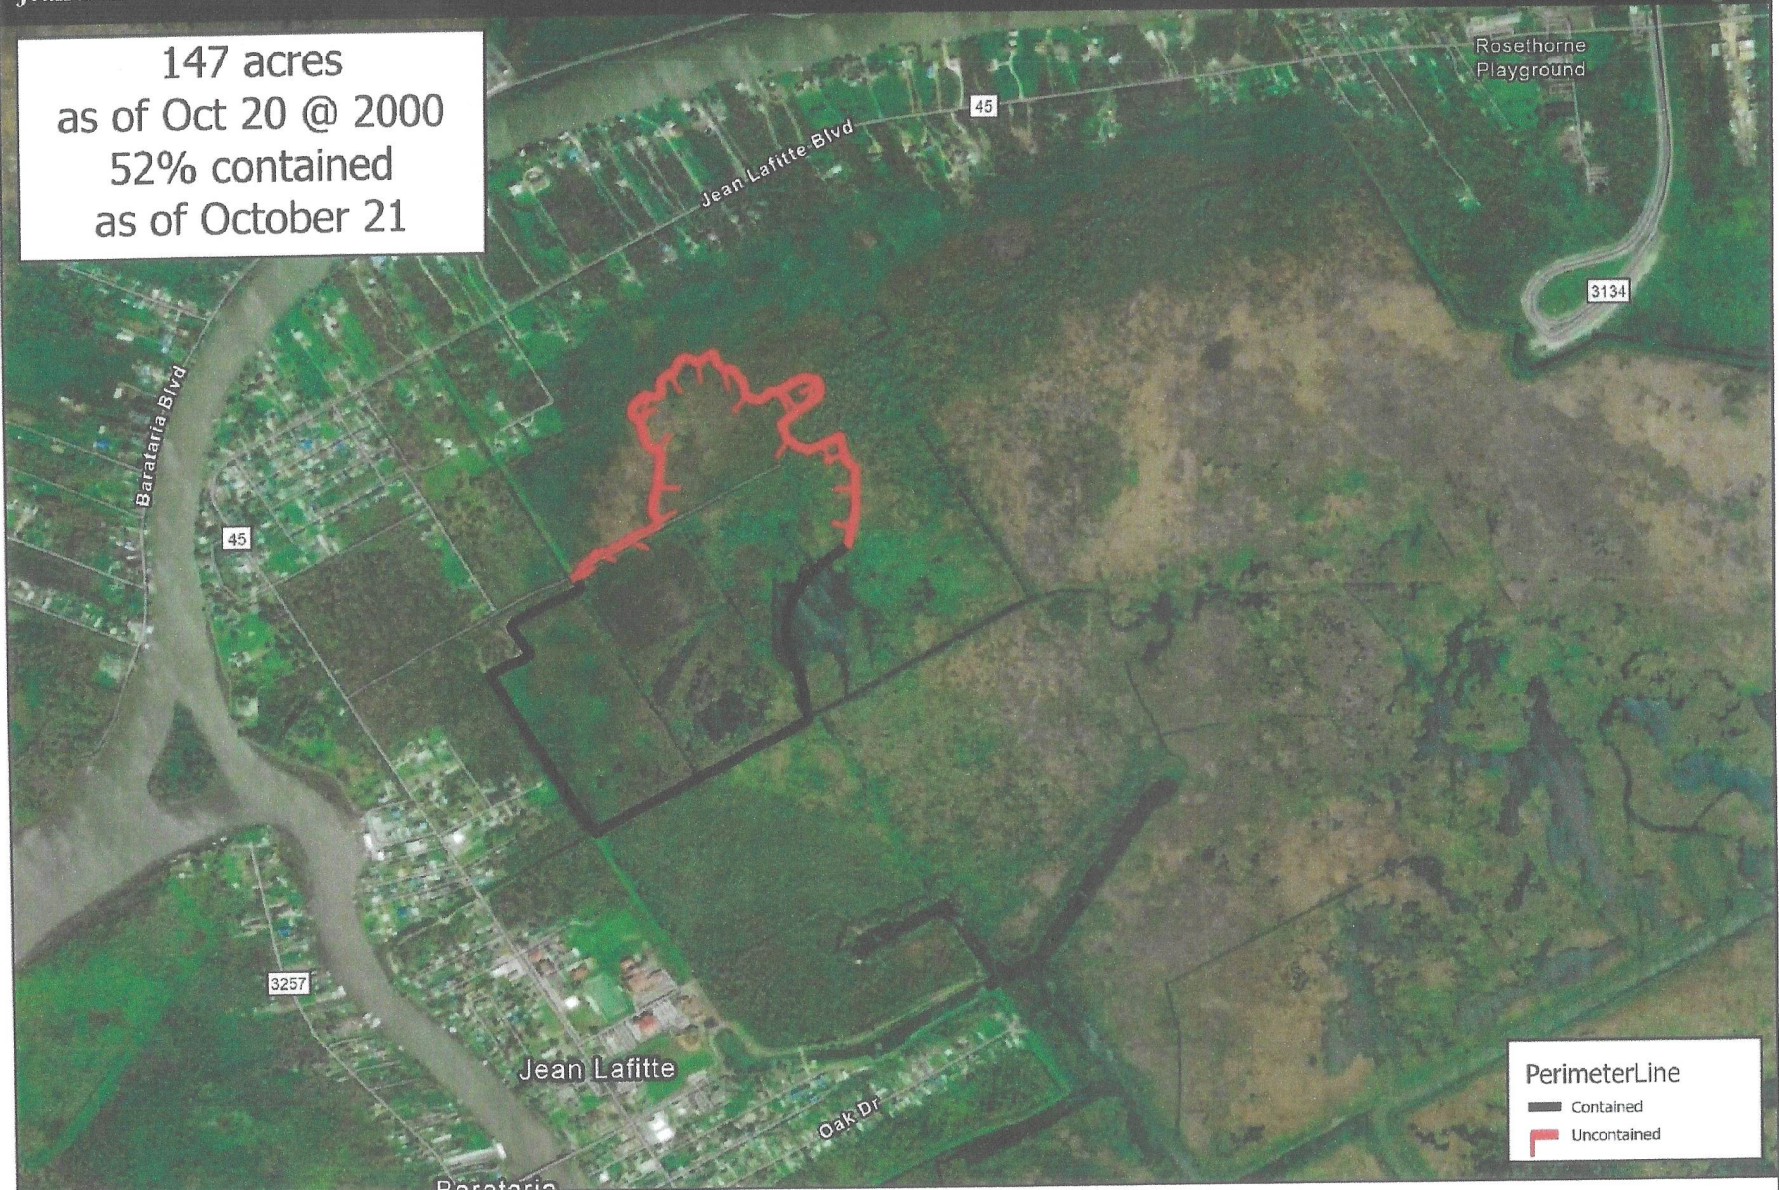

Lafitte Wildfire

Jean Lafitte National Historical Park and Preserve

National Park Service
U.S. Department of the Interior

147 acres
as of Oct 20 @ 2000
52% contained
as of October 21

PerimeterLine

- Contained
- Uncontained