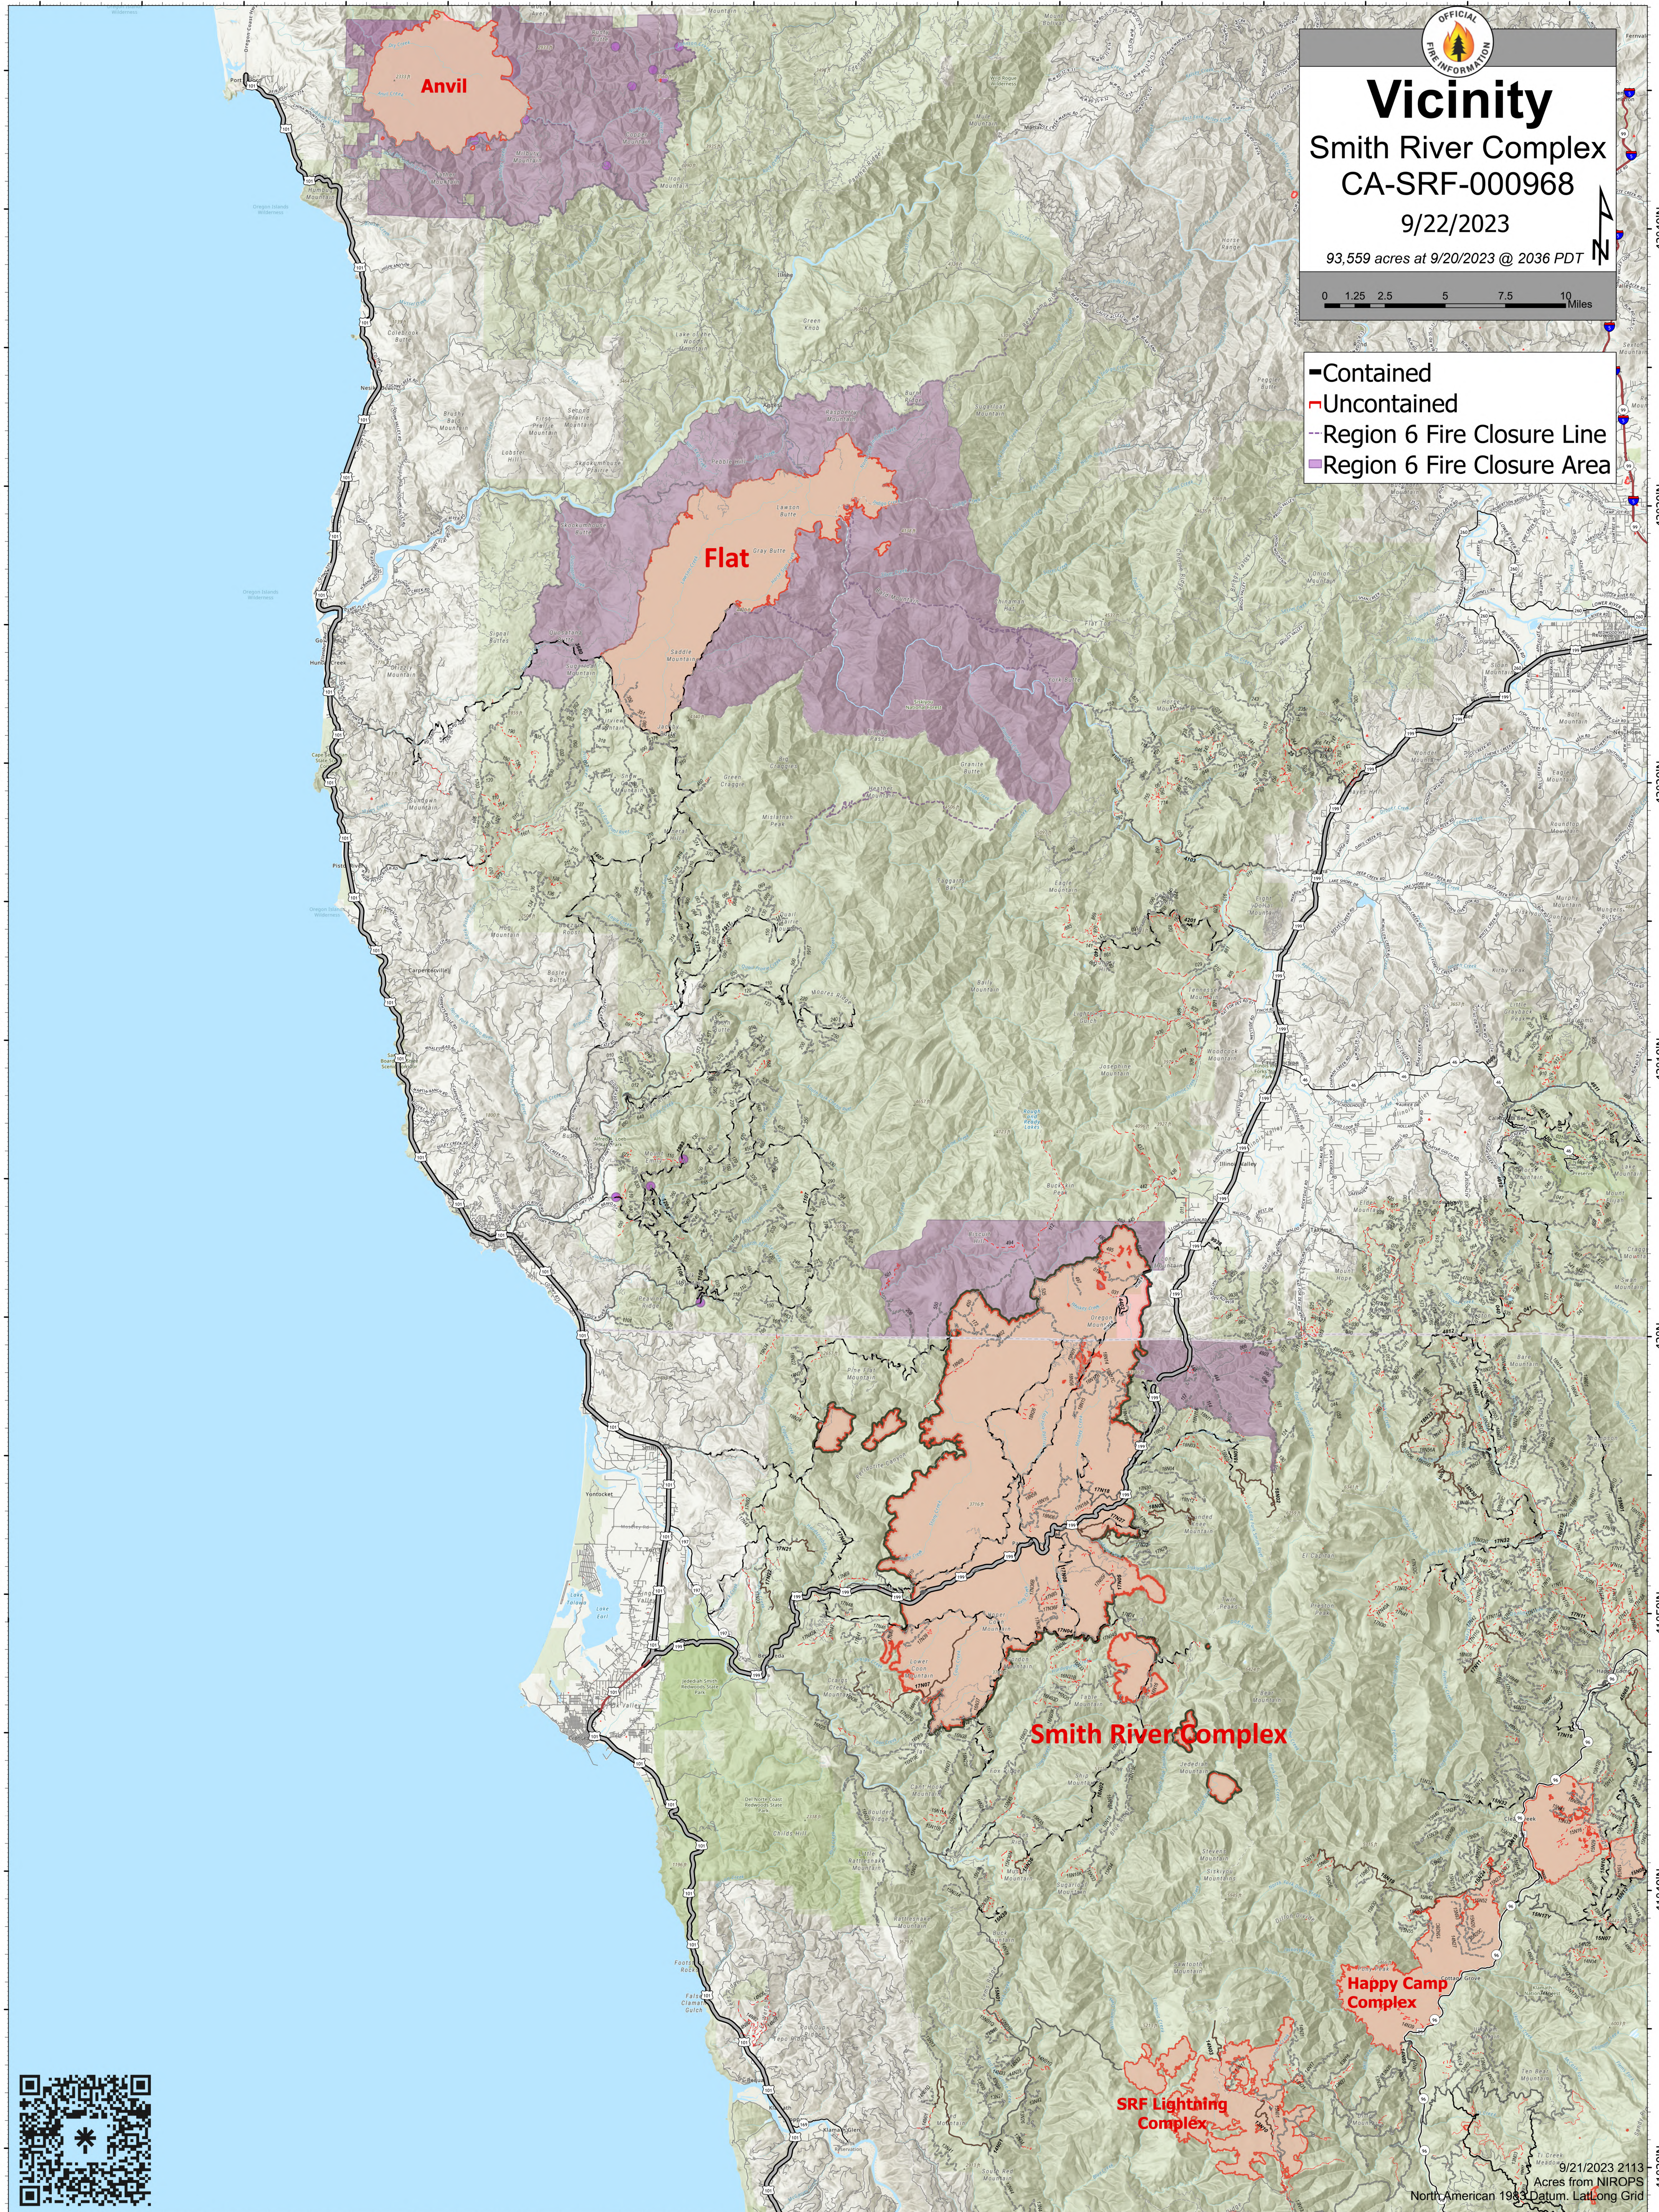

124°40'W 124°30'W 124°20'W 124°10'W 124°W 123°50'W 123°40'W 123°30'W

42°40'N 42°30'N 42°20'N 42°10'N 42°N 41°50'N 41°40'N 41°30'N

Vicinity

Smith River Complex

CA-SRF-000968

9/22/2023

93,559 acres at 9/20/2023 @ 2036 PDT

- Contained
- Uncontained
- Region 6 Fire Closure Line
- Region 6 Fire Closure Area

124°30'W 124°20'W 124°10'W 124°W 123°50'W 123°40'W 123°30'W