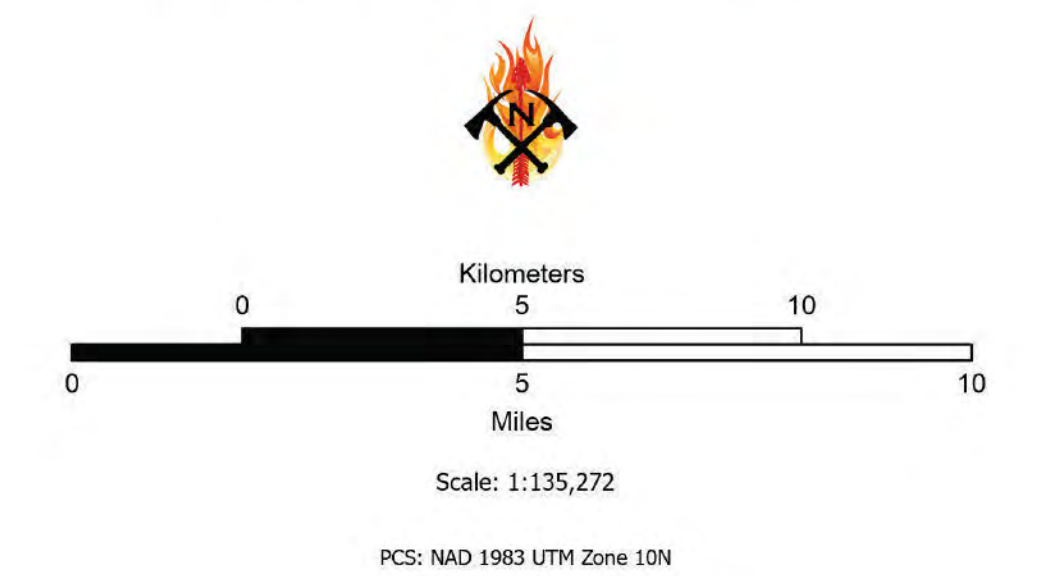

PUBLIC INFO
Sept 13, 2023