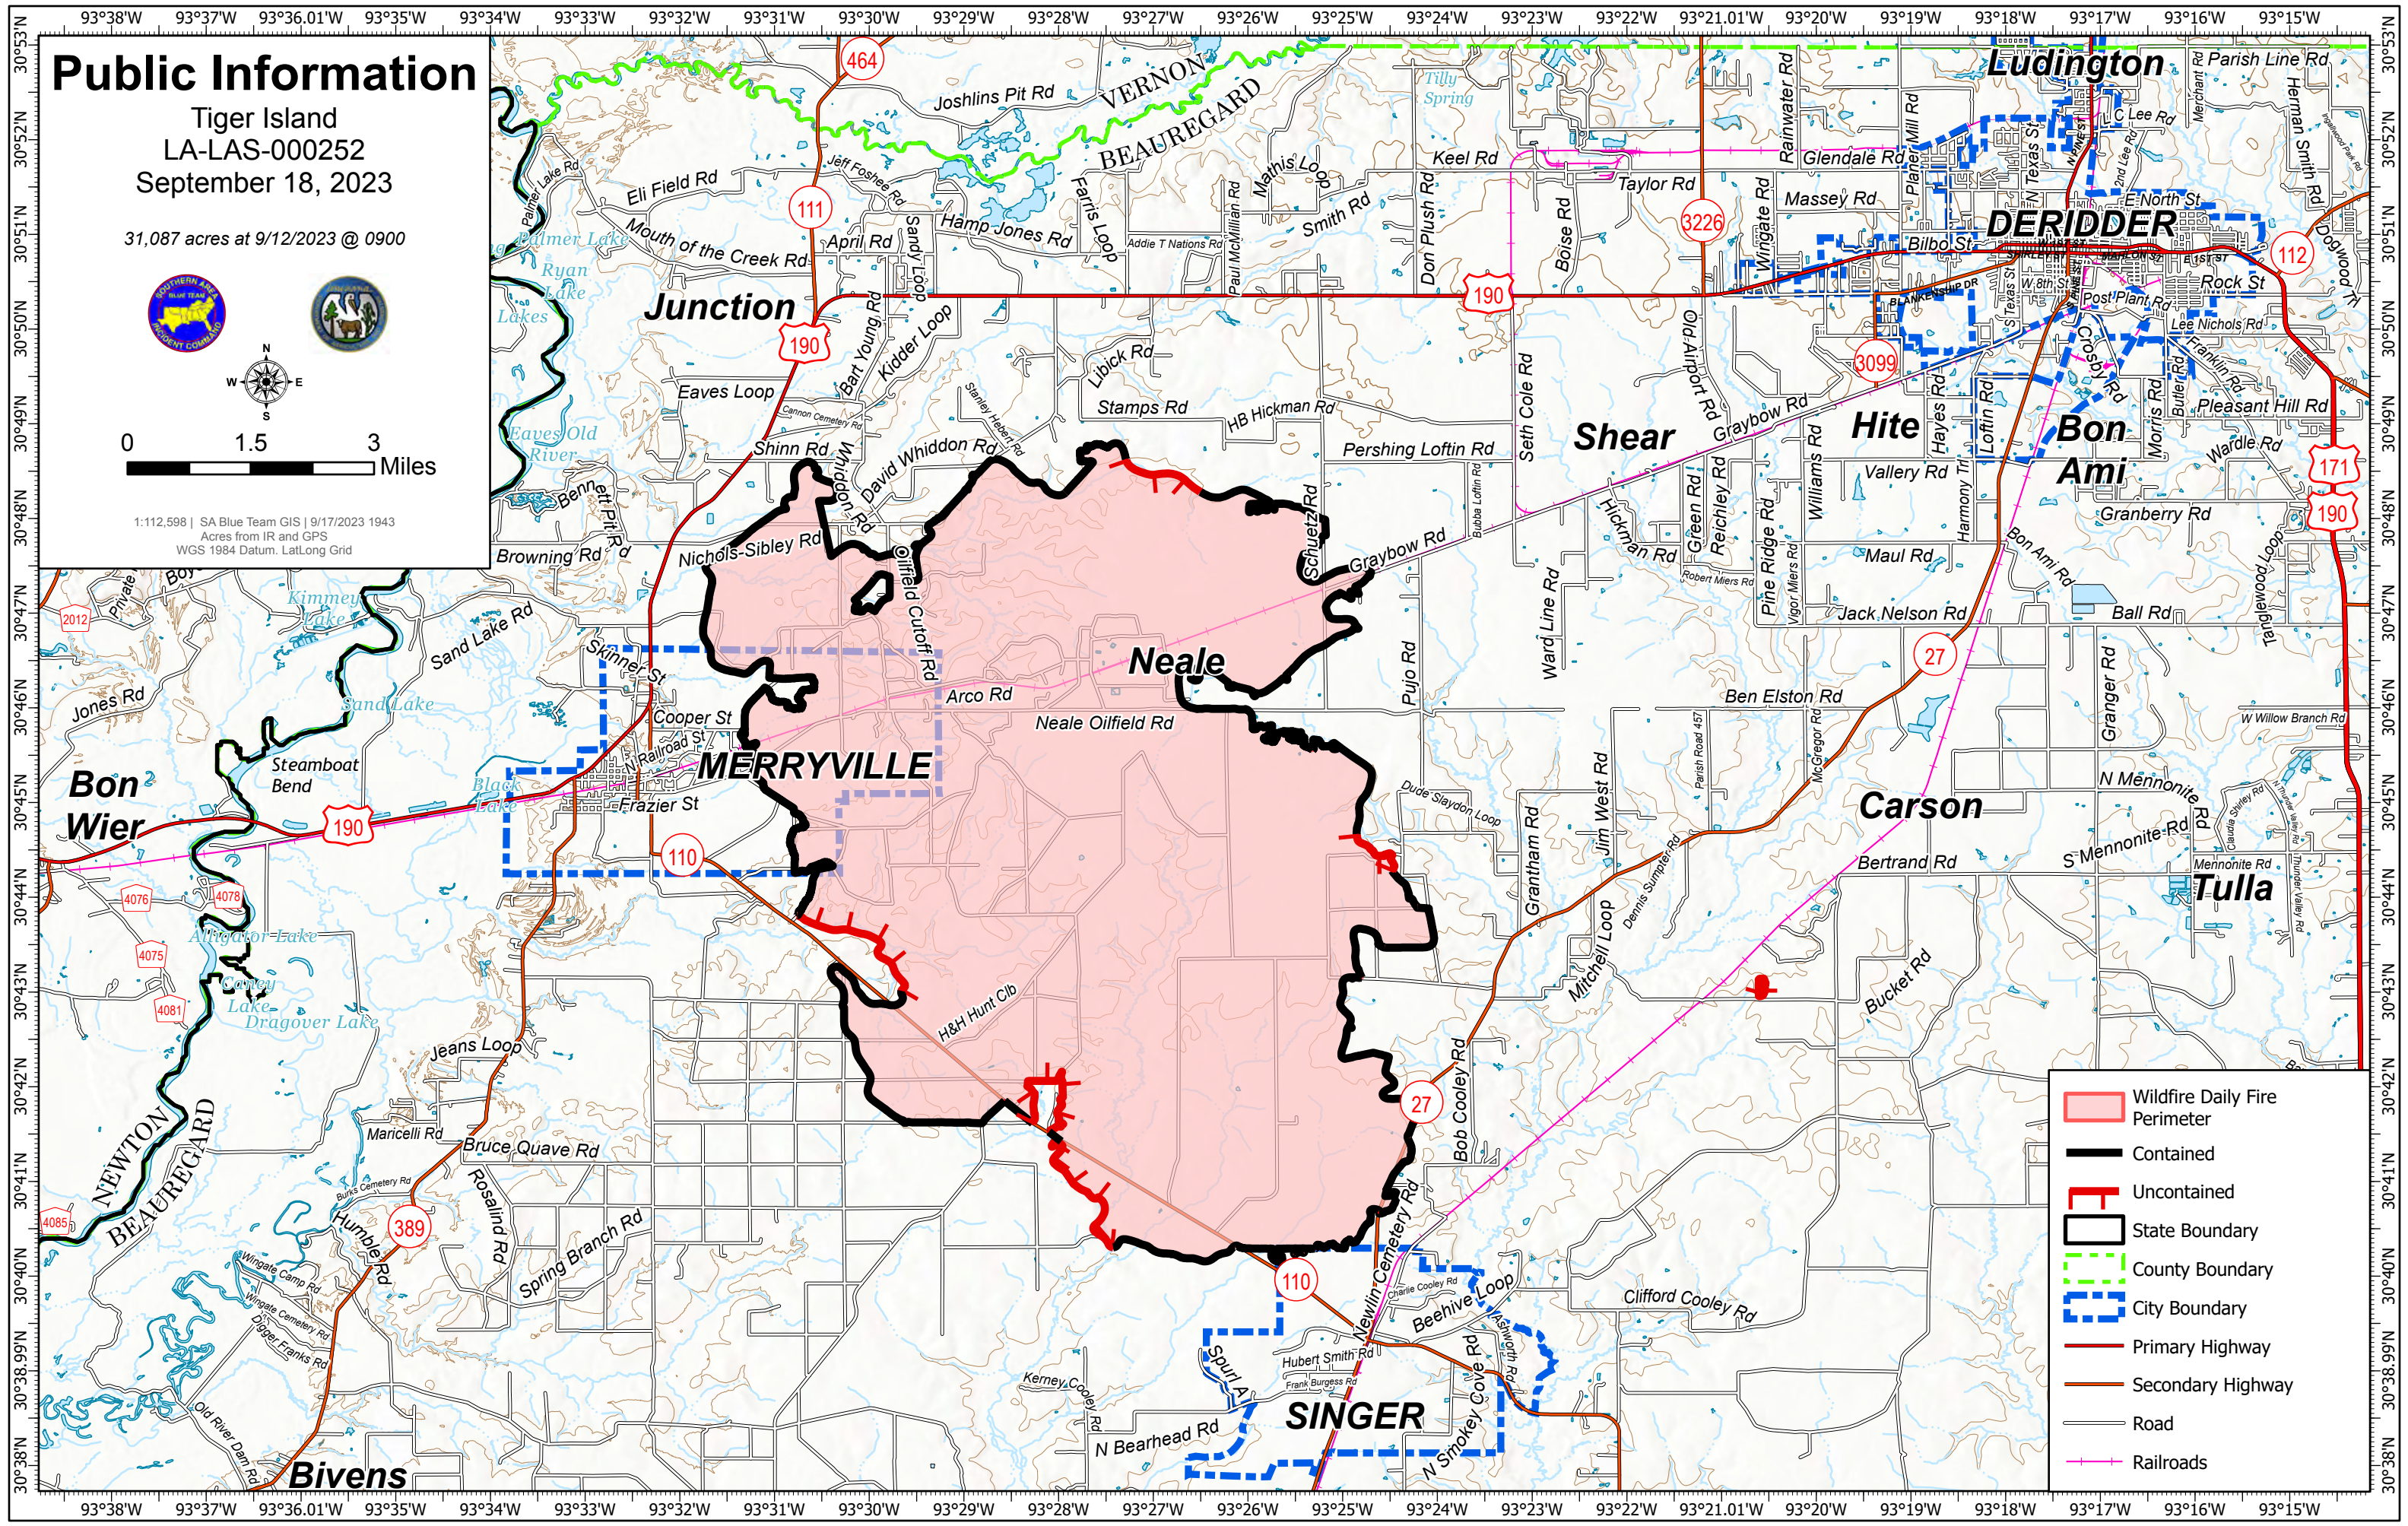

# Public Information

Tiger Island  
LA-LAS-000252  
September 18, 2023

31,087 acres at 9/12/2023 @ 0900

0 1.5 3 Miles

1:112,598 | SA Blue Team GIS | 9/17/2023 1943  
Acres from IR and GPS  
WGS 1984 Datum, Lat/Long Grid

- Wildfire Daily Fire Perimeter
- Contained
- Uncontained
- State Boundary
- County Boundary
- City Boundary
- Primary Highway
- Secondary Highway
- Road
- Railroads