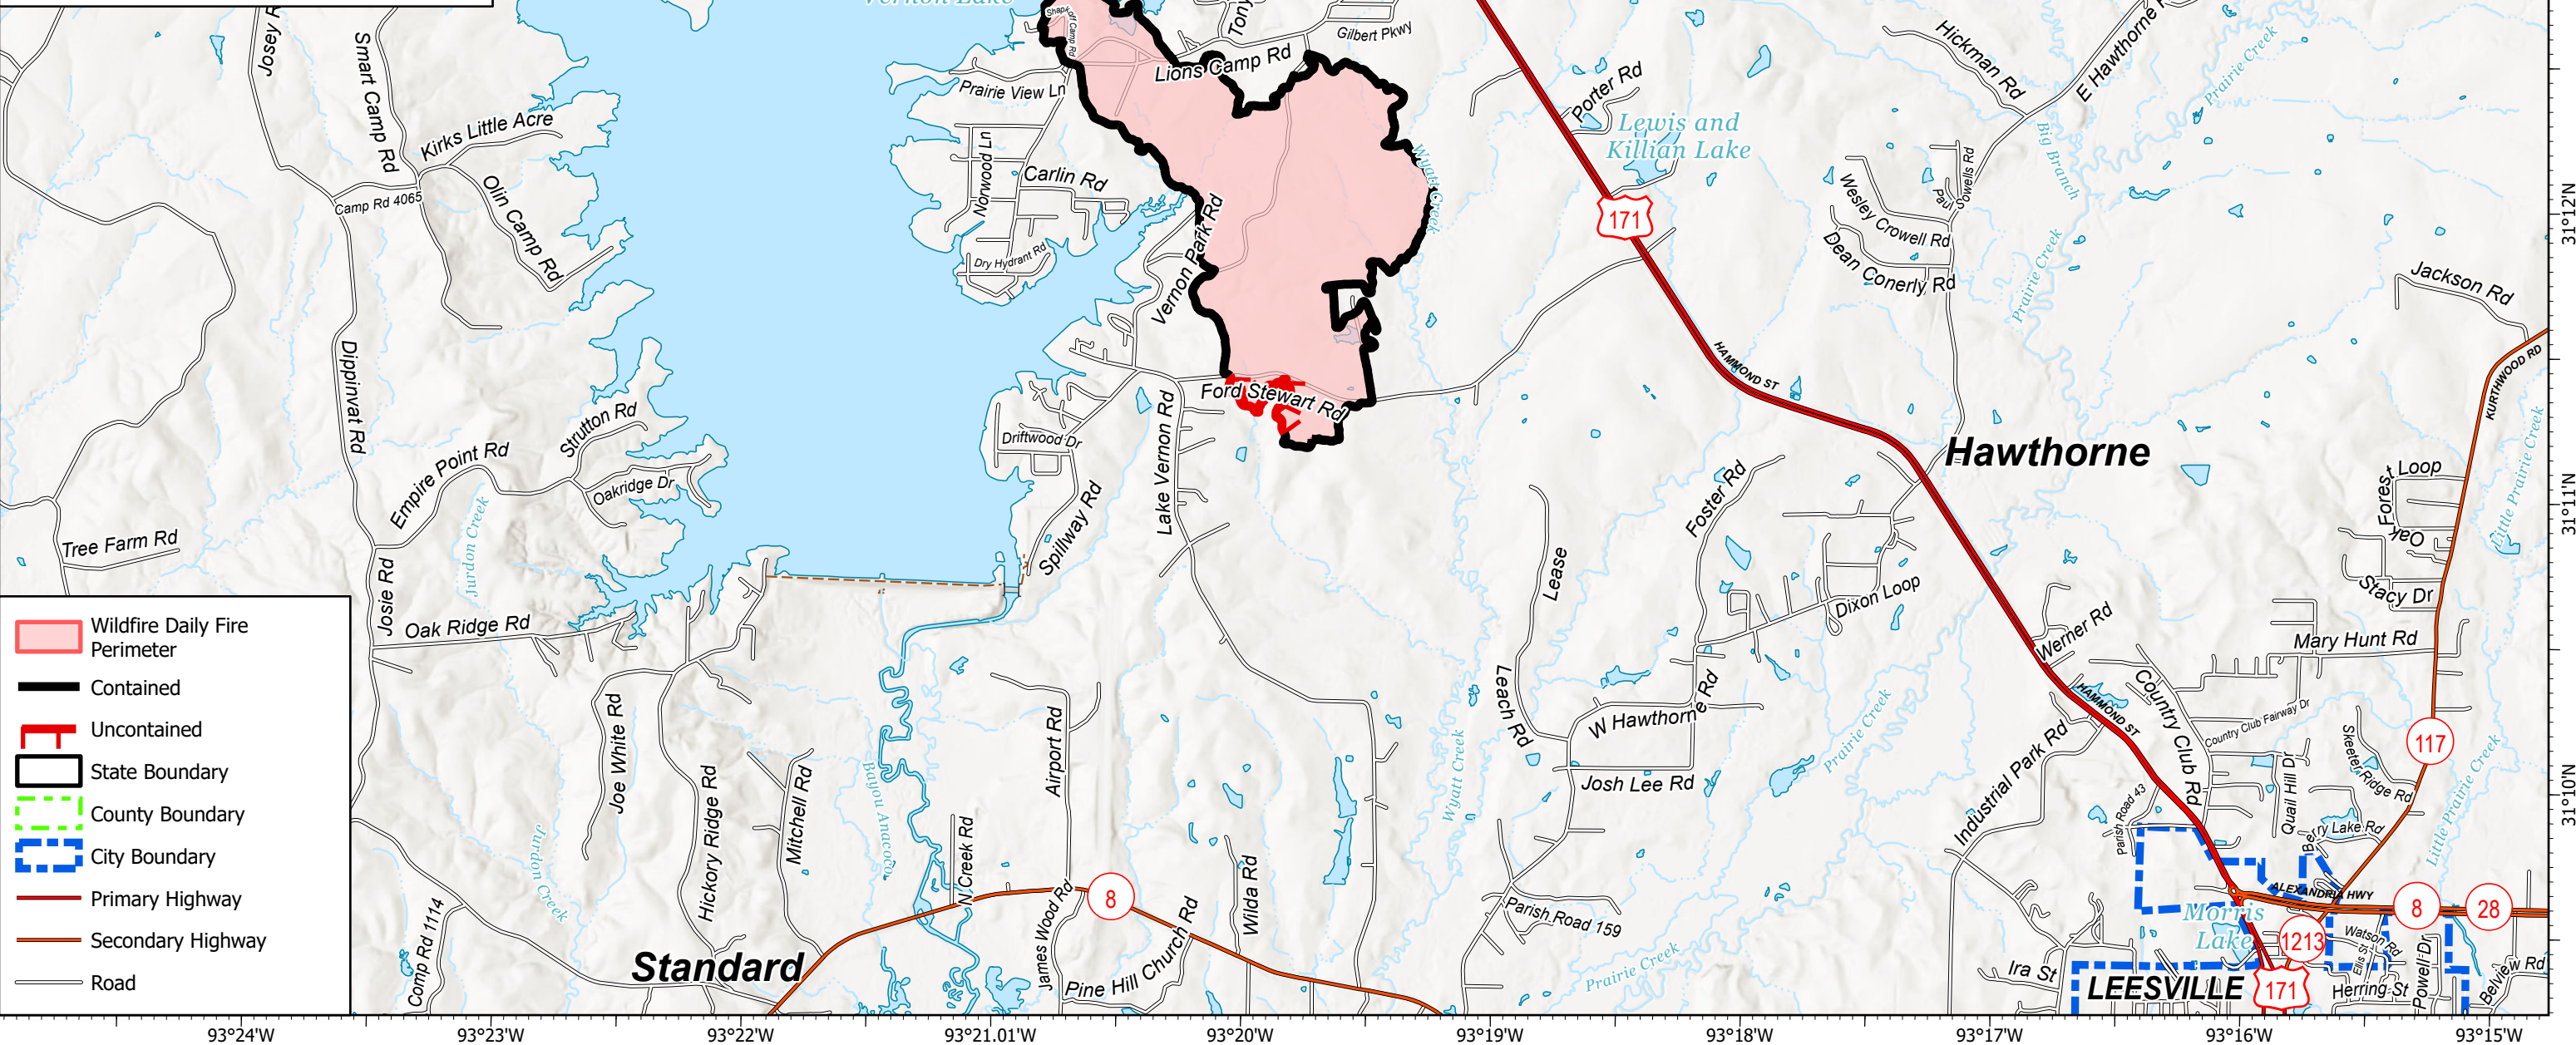

Public Information

Lions Camp Road
LA-LAS-000281
September 18, 2023

787 acres at 9/8/2023 @ 0900

0 0.8 1.5

Miles

1:40,000 | SA Blue Team GIS | 9/17/2023 2041
Acres from IR and GPS
North American 1983 Datum, LatLong Grid

- Wildfire Daily Fire Perimeter
- Contained
- Uncontained
- State Boundary
- County Boundary
- City Boundary
- Primary Highway
- Secondary Highway
- Road