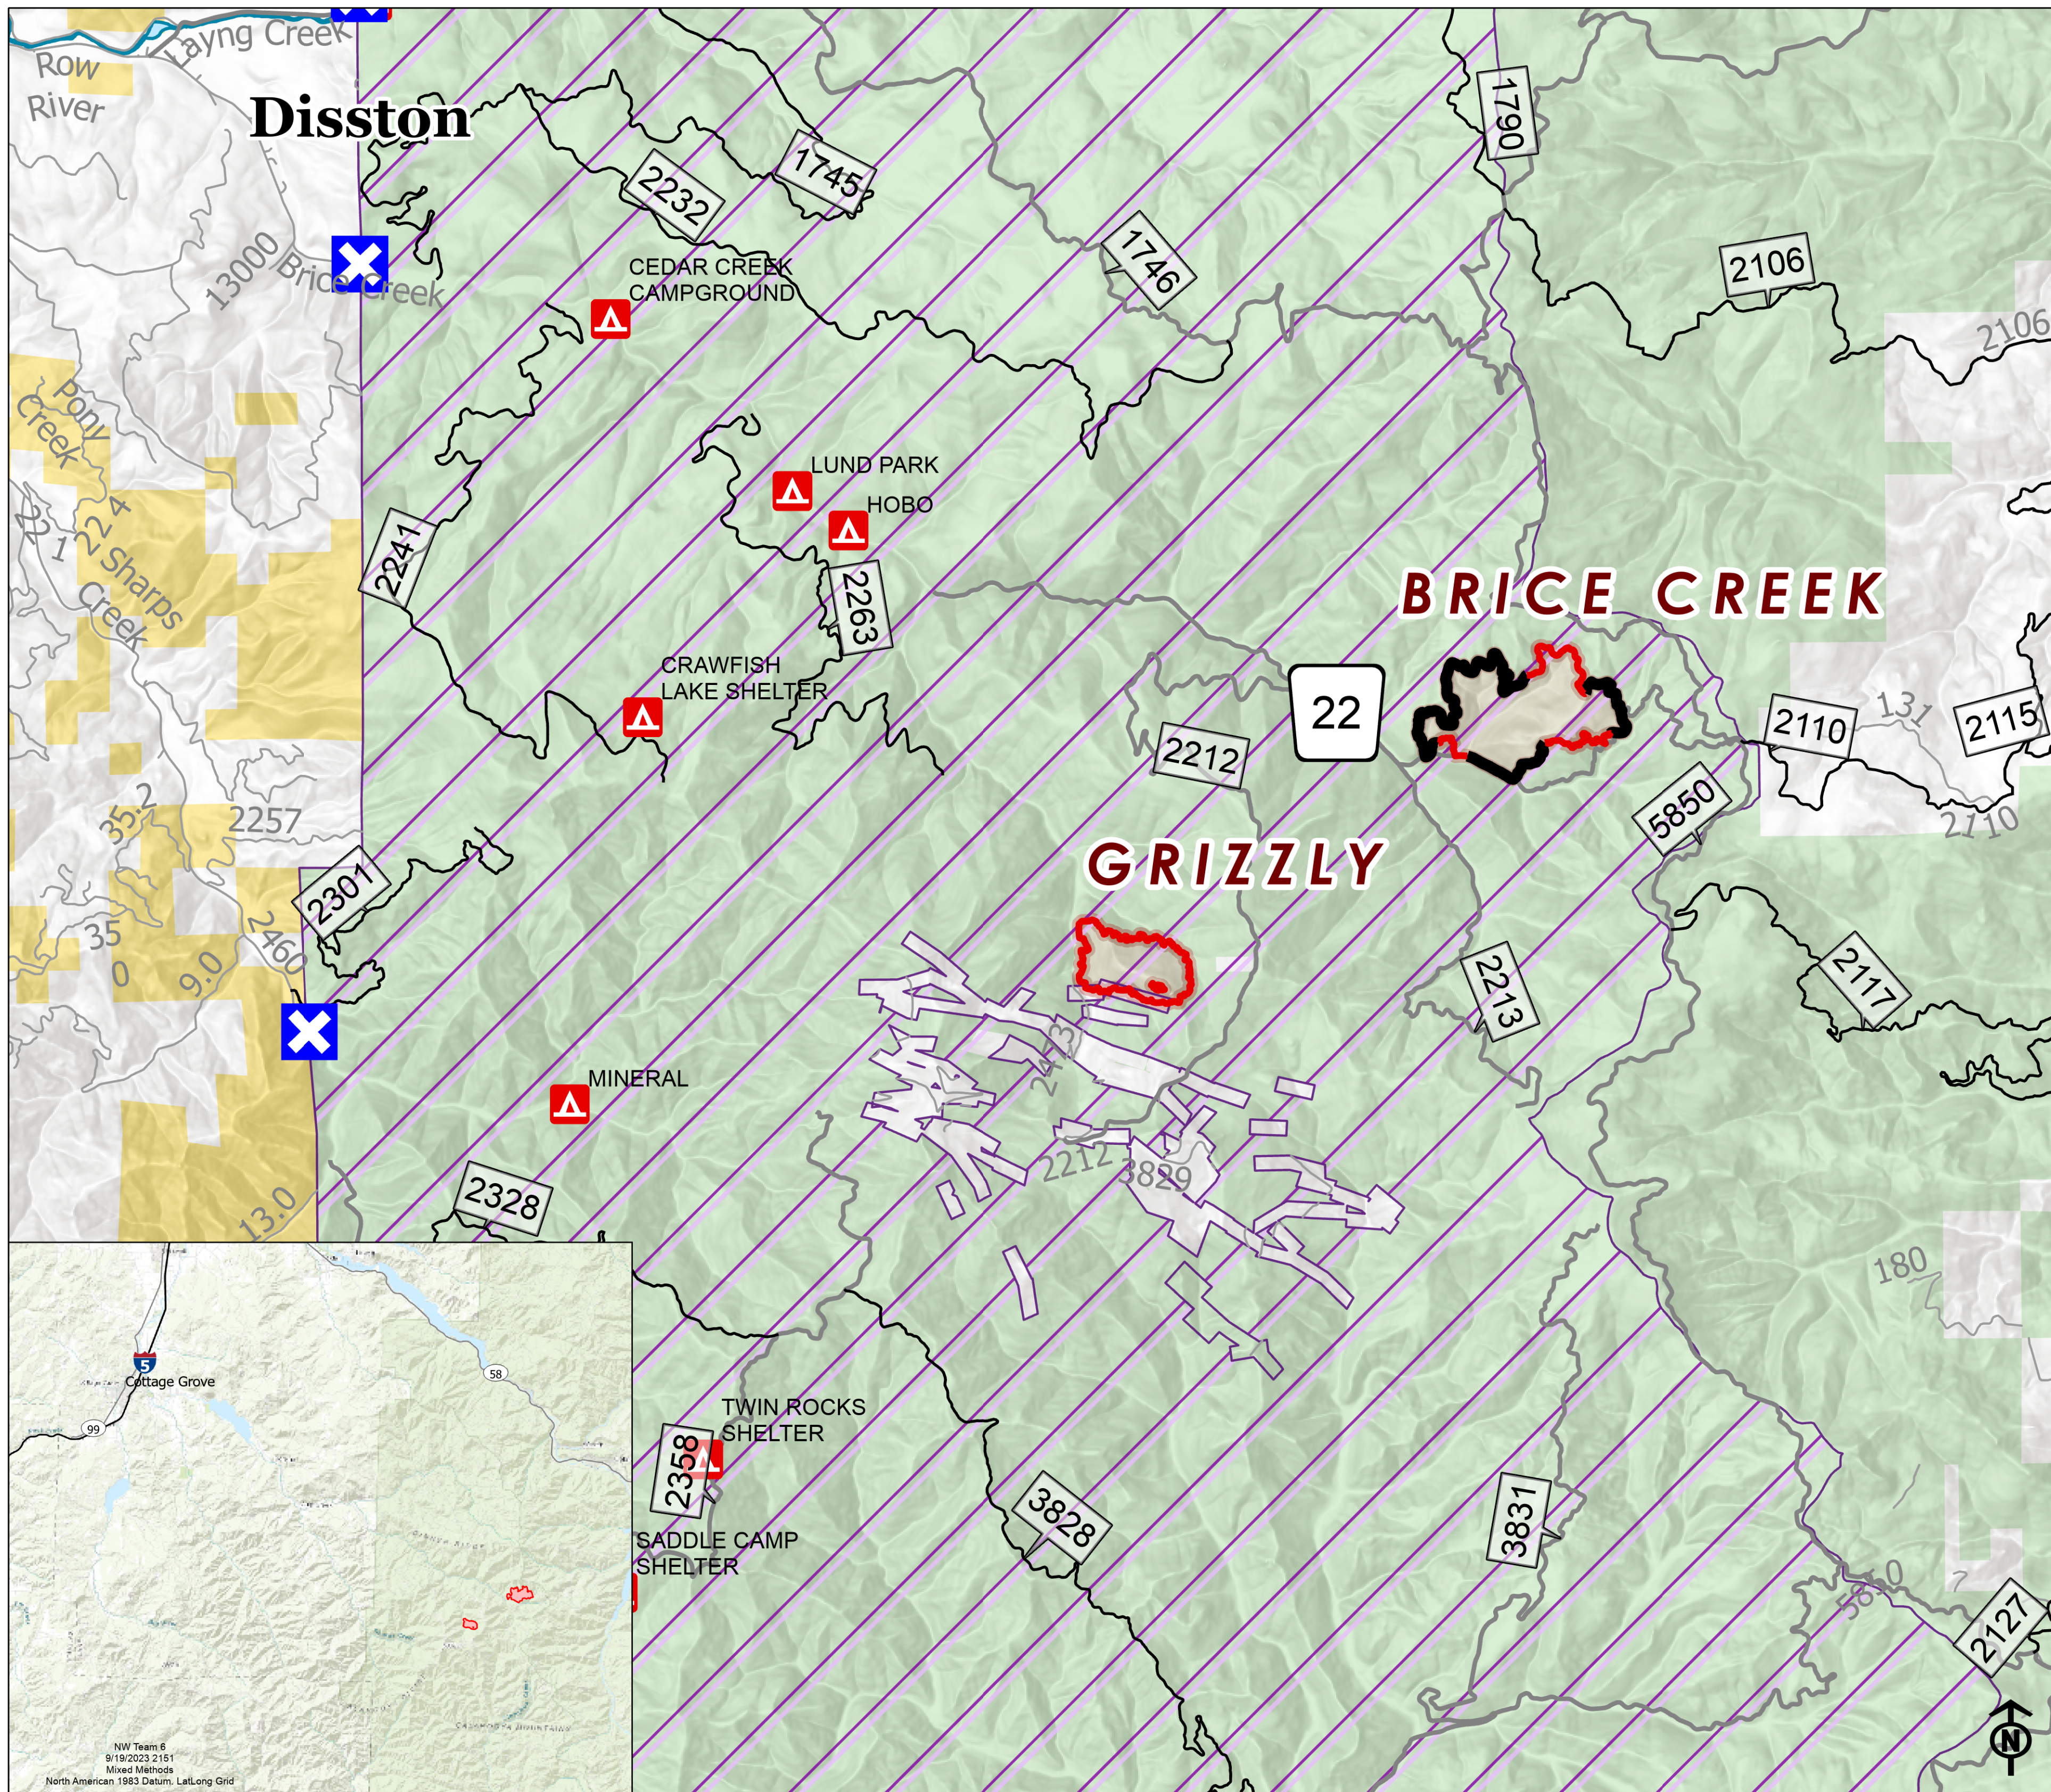

Public Information

Umpqua Fires

Brice Creek and Grizzly

09/20/2023

Incident Name	Acres	Effective Date Time
Brice Creek	571	9/14/2023 7:29:00 PM
Grizzly	237	9/17/2023 8:24:00 AM

- Closure
- Contained
- Uncontained Fire Edge
- Fire Area
- Fire Closure Area
- Bureau of Land Management (BLM)
- US Forest Service (USFS)

More Information: