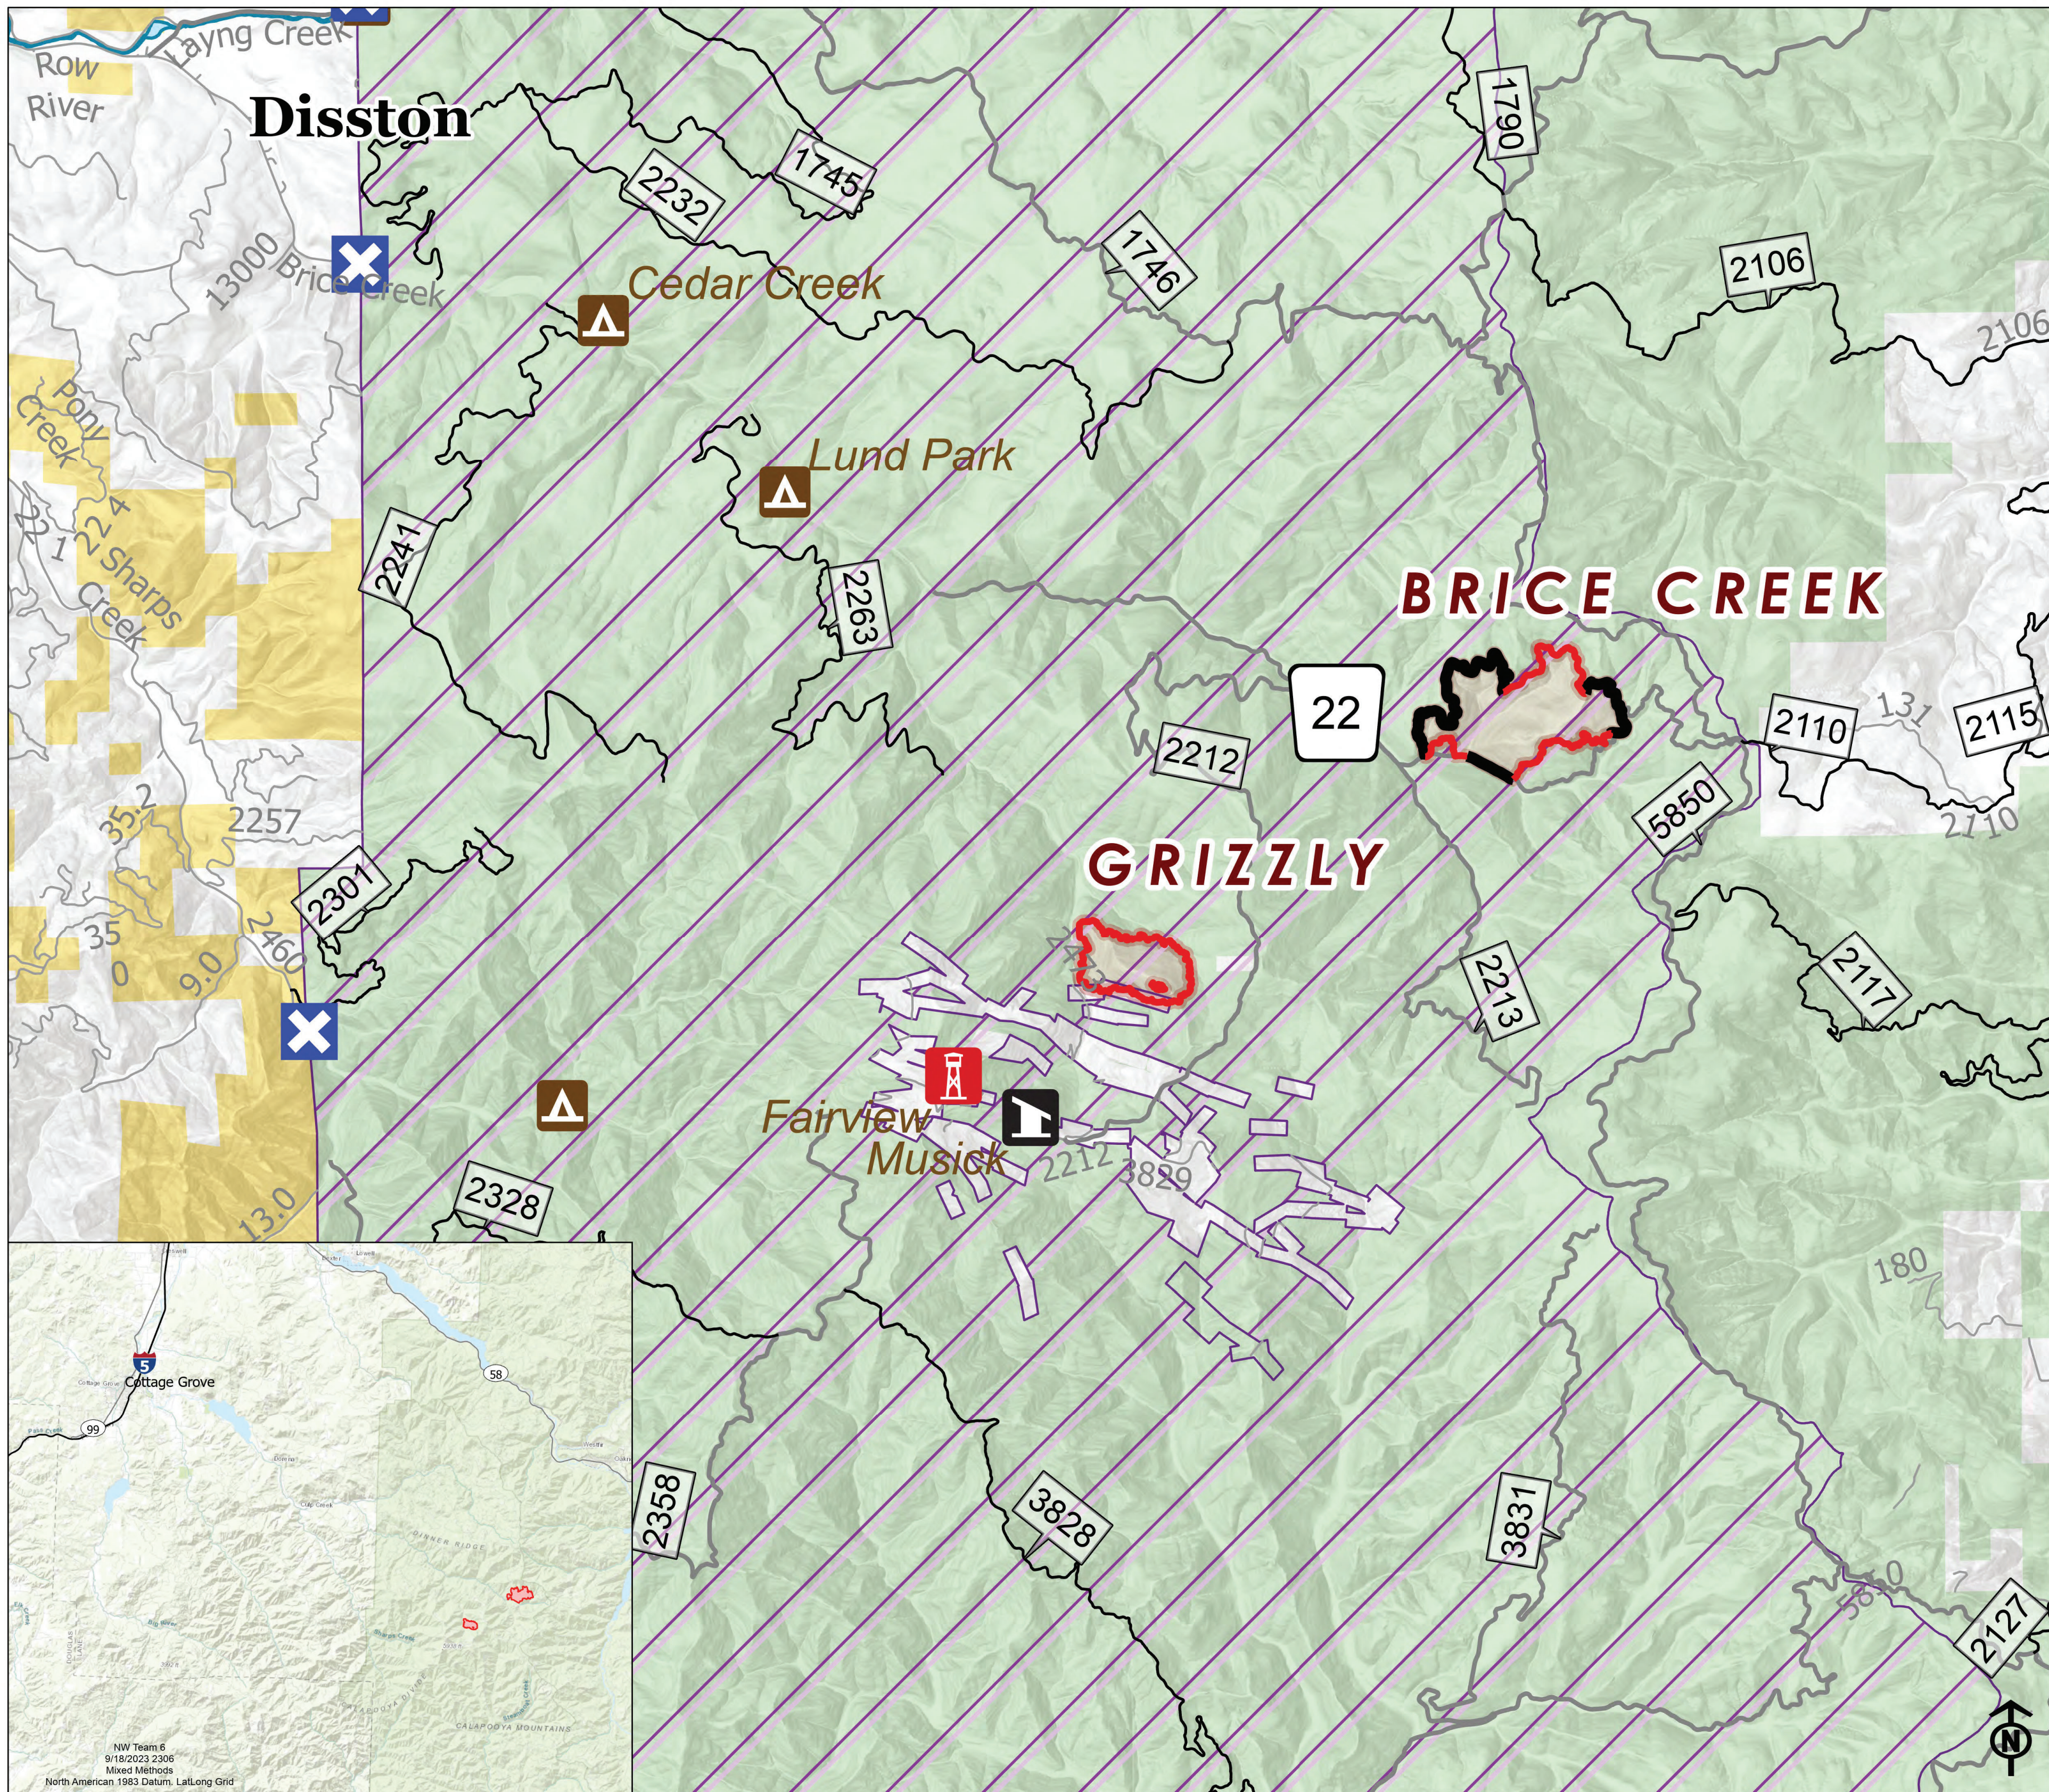

Public Information

Umpqua Fires

Brice Creek and Grizzly

09/19/2023

Incident Name	Acres	Effective Date Time
Brice Creek	571	9/14/2023 7:29:00 PM
Grizzly	237	9/17/2023 8:24:00 AM

- Closure
- Contained
- Uncontained Fire Edge
- Fire Area
- Fire Closure Area
- Bureau of Land Management (BLM)
- US Forest Service (USFS)

More Information:

NW Team 6
9/18/2023 2306
Mixed Methods
North American 1983 Datum, LatLong Grid