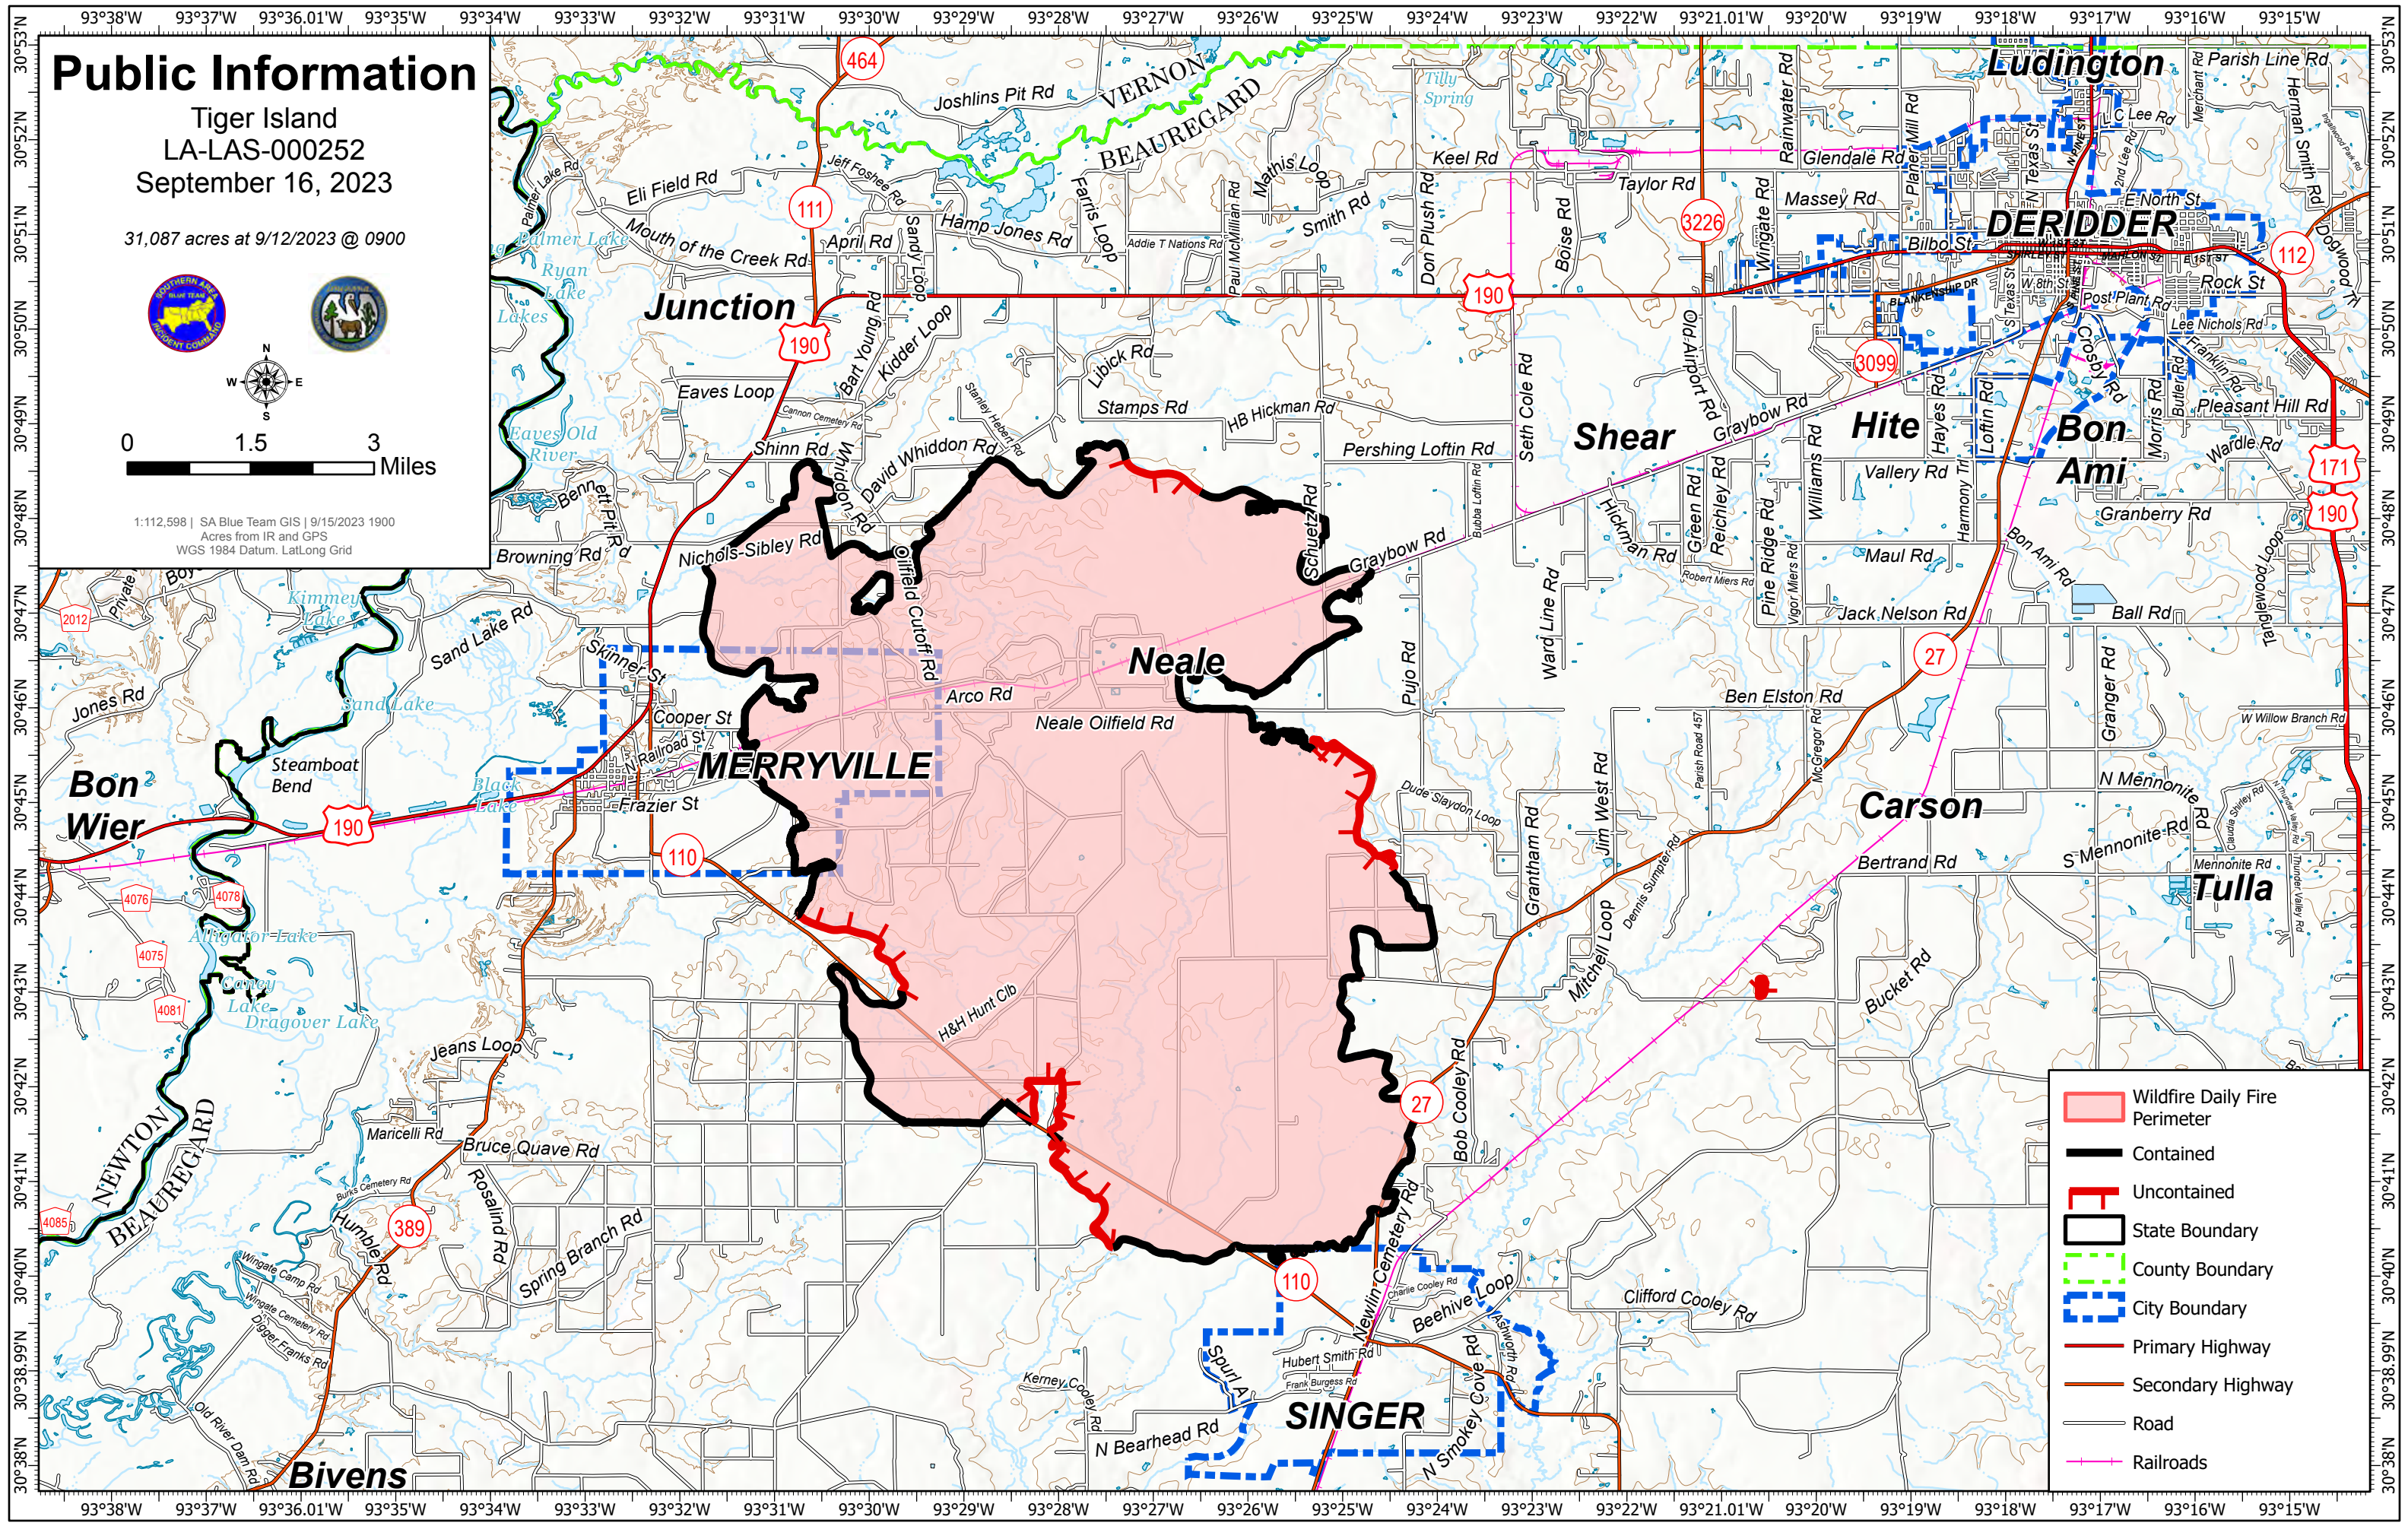

Public Information

Tiger Island
LA-LAS-000252
September 16, 2023

31,087 acres at 9/12/2023 @ 0900

0 1.5 3 Miles

1:112,598 | SA Blue Team GIS | 9/15/2023 1900
Acres from IR and GPS
WGS 1984 Datum, Lat/Long Grid

- Wildfire Daily Fire Perimeter
- Contained
- Uncontained
- State Boundary
- County Boundary
- City Boundary
- Primary Highway
- Secondary Highway
- Road
- Railroads