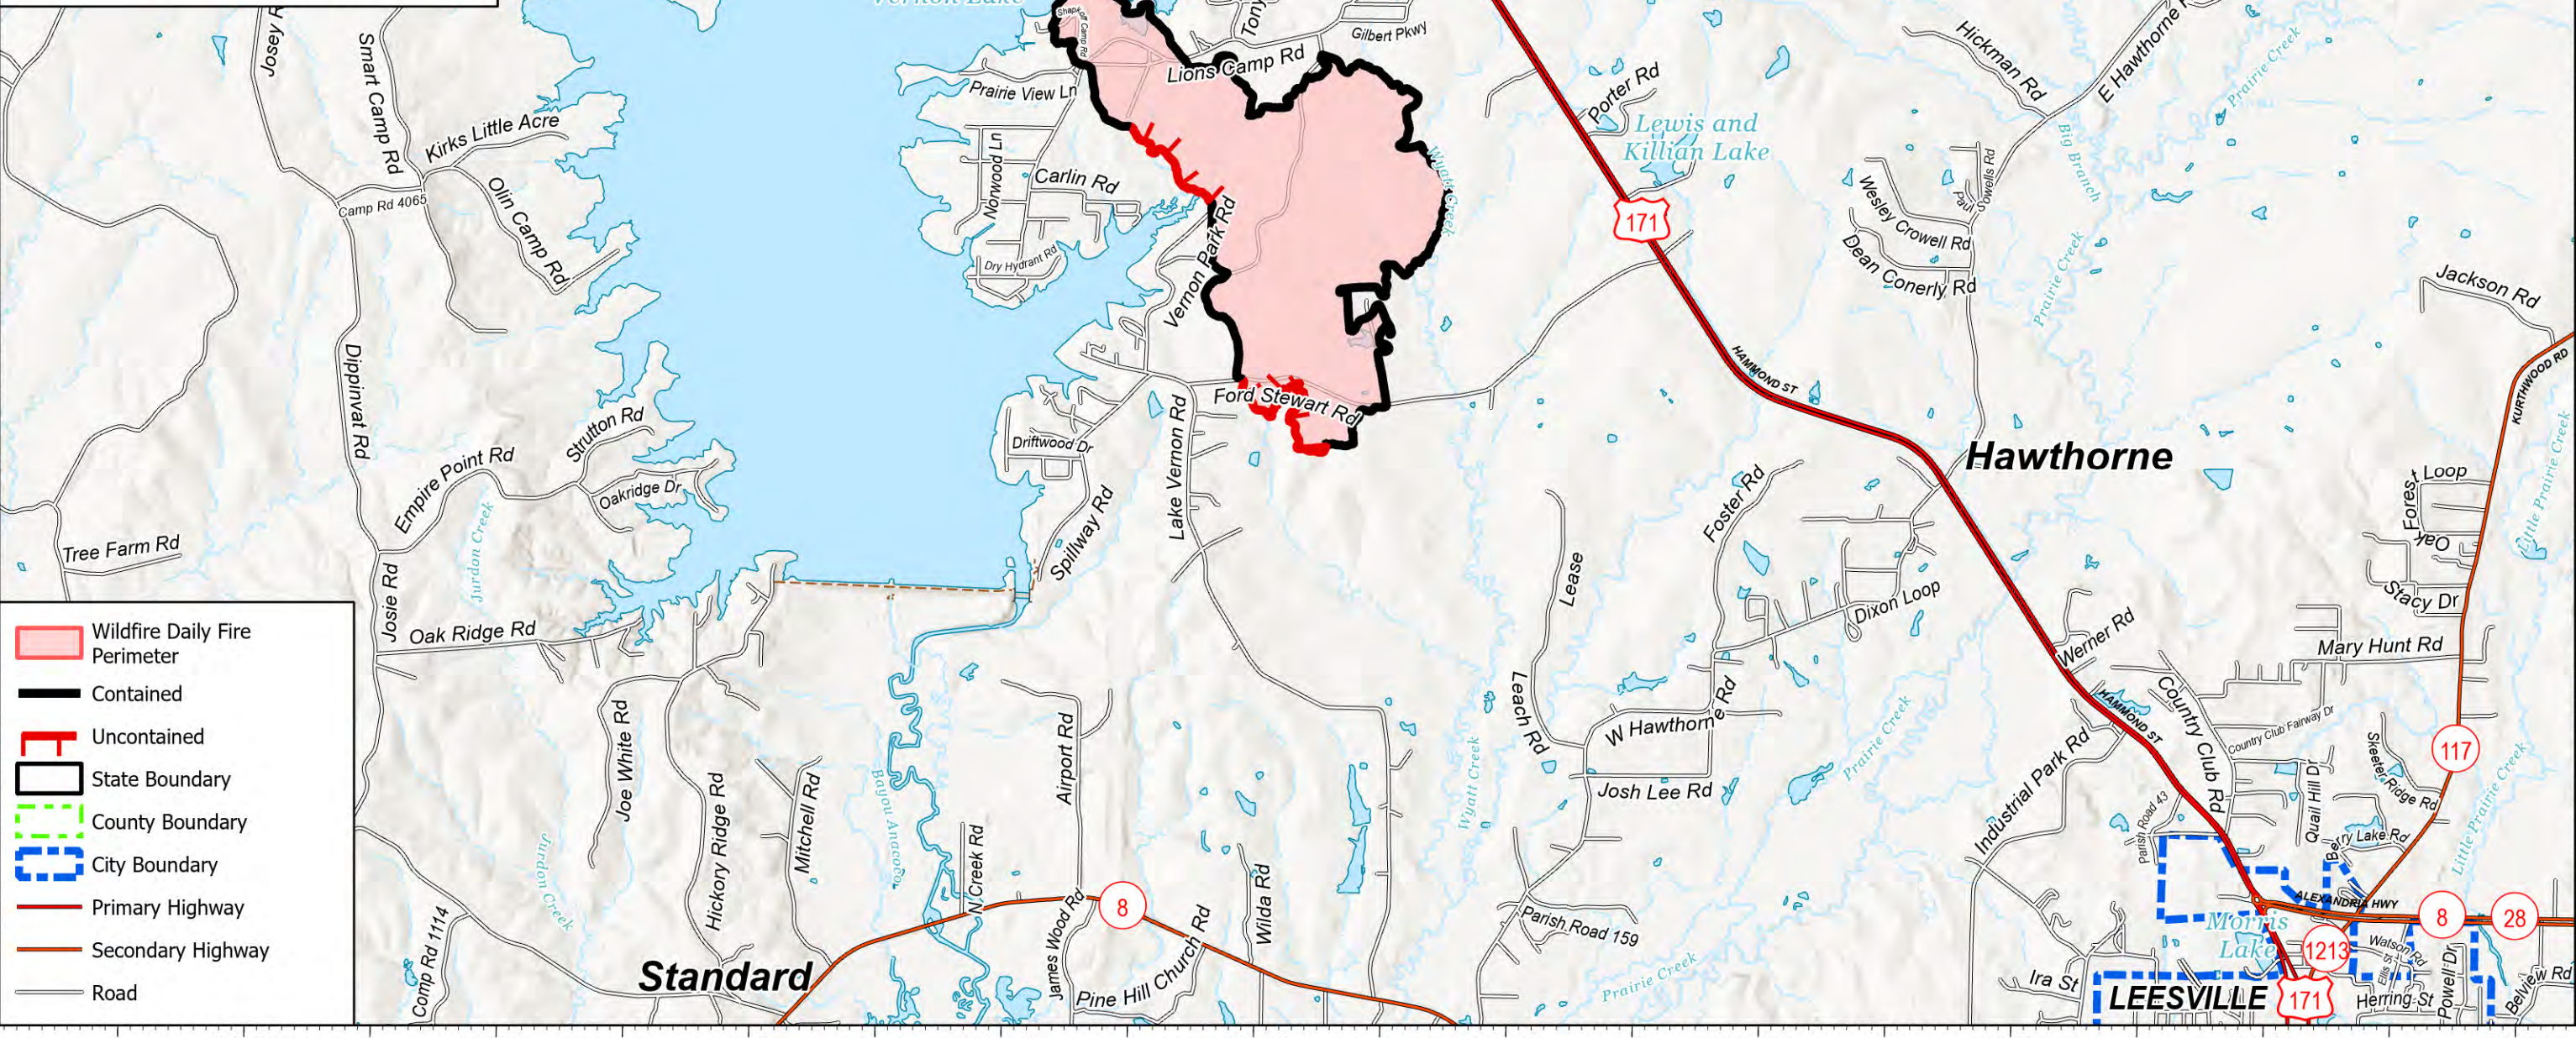

Public Information

Lions Camp Road
LA-LAS-000281
September 16, 2023

787 acres at 9/8/2023 @ 0900

0 0.8 1.5

Miles

1:40,000 | SA Blue Team GIS | 9/15/2023 1954
Acres from IR and GPS
North American 1983 Datum, LatLong Grid

- Wildfire Daily Fire Perimeter
- Contained
- Uncontained
- State Boundary
- County Boundary
- City Boundary
- Primary Highway
- Secondary Highway
- Road