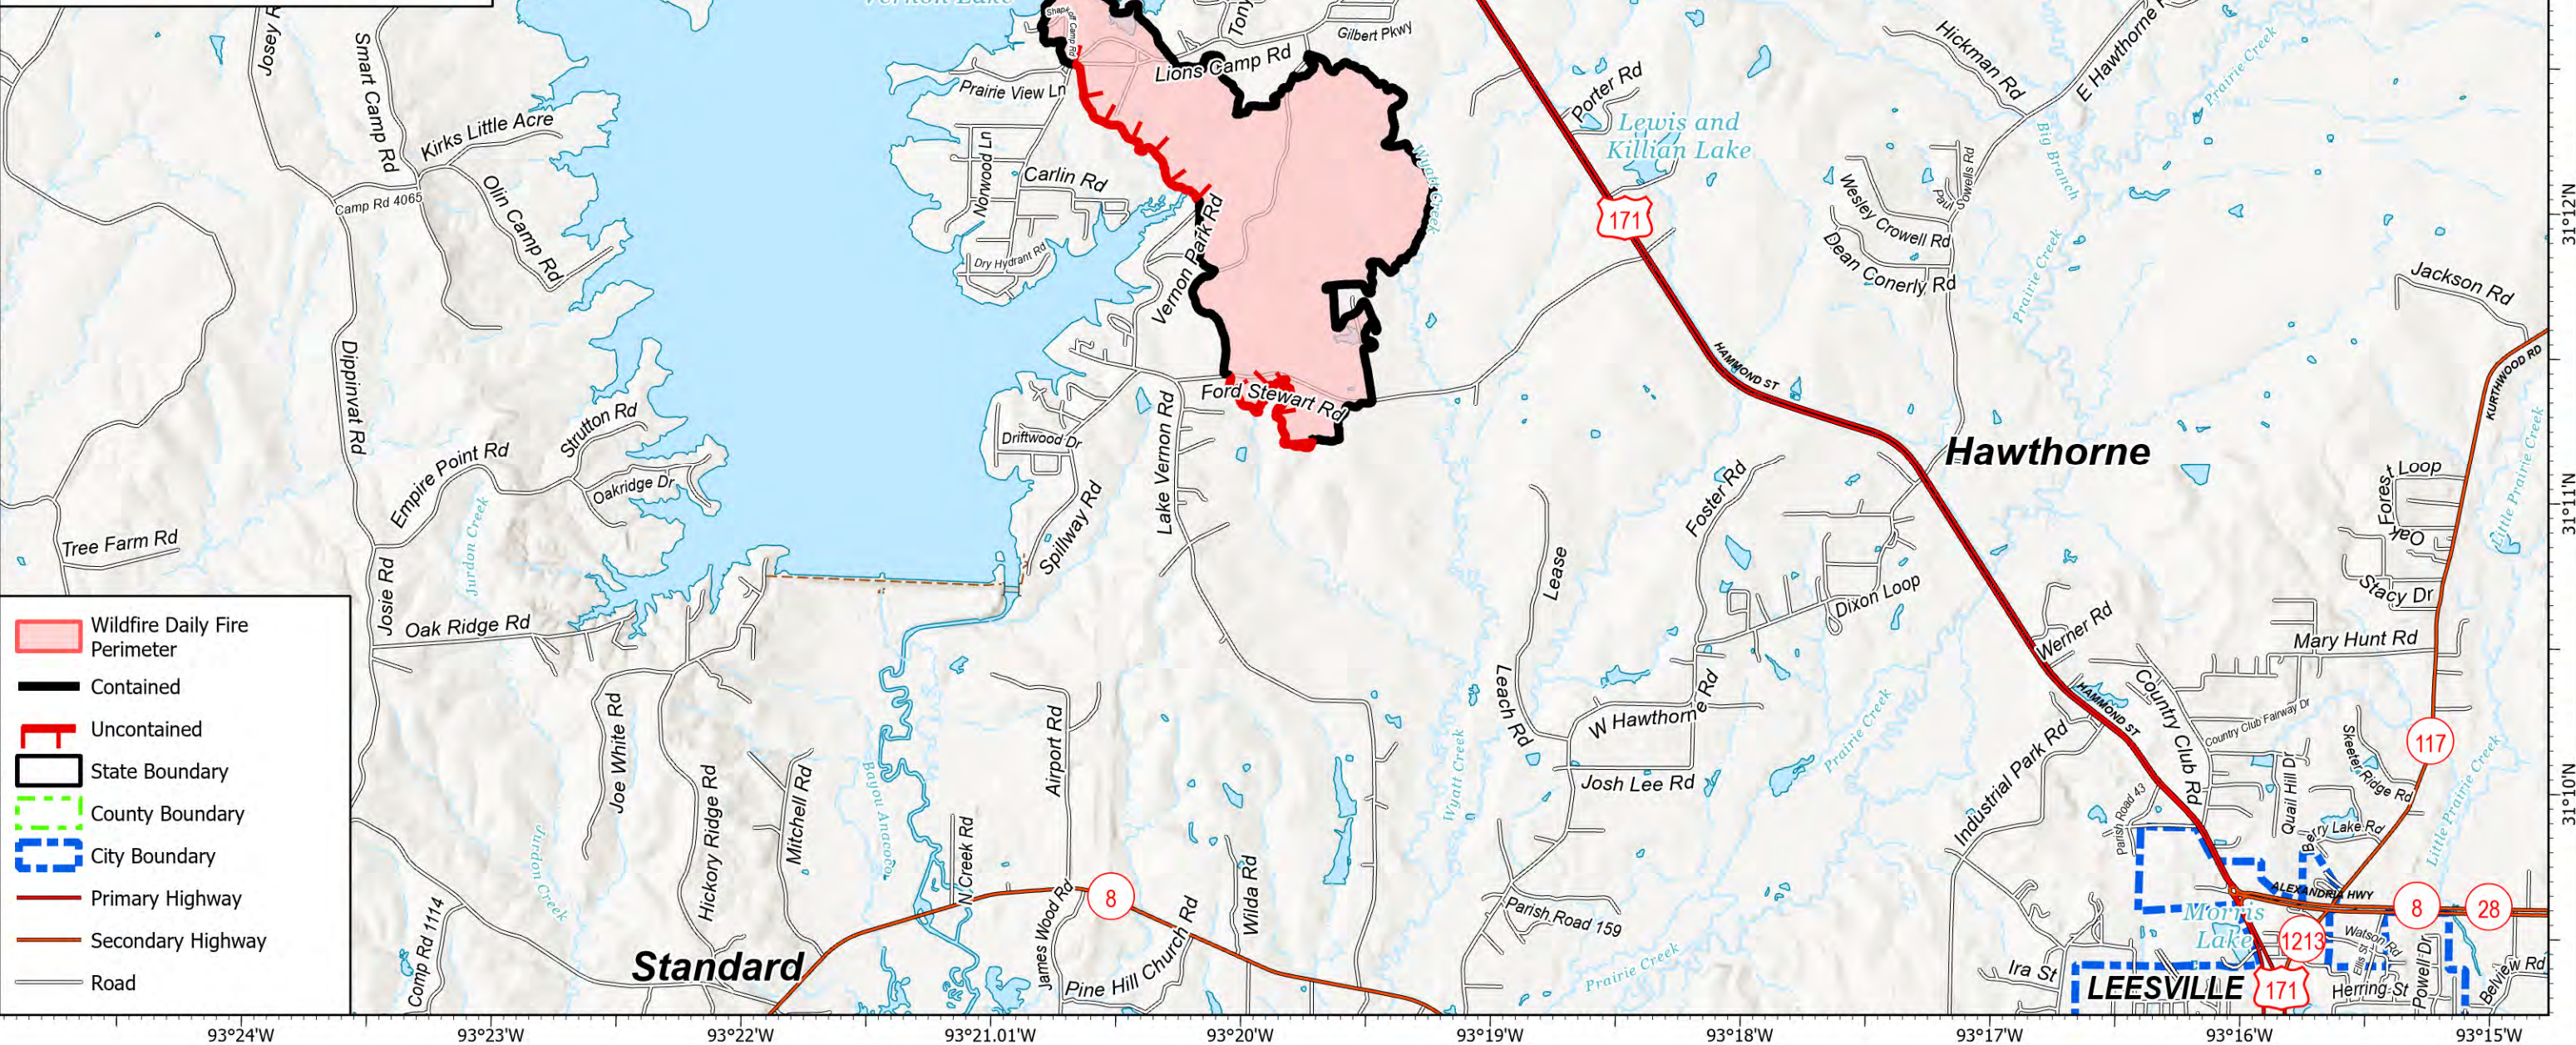

# Public Information

Lions Camp Road  
LA-LAS-000281  
September 15, 2023

787 acres at 9/8/2023 @ 0900

0 0.8 1.5

Miles

1:40,000 | SA Blue Team GIS | 9/14/2023 2040  
Acres from IR and GPS  
North American 1983 Datum, LatLong Grid

- Wildfire Daily Fire Perimeter
- Contained
- Uncontained
- State Boundary
- County Boundary
- City Boundary
- Primary Highway
- Secondary Highway
- Road