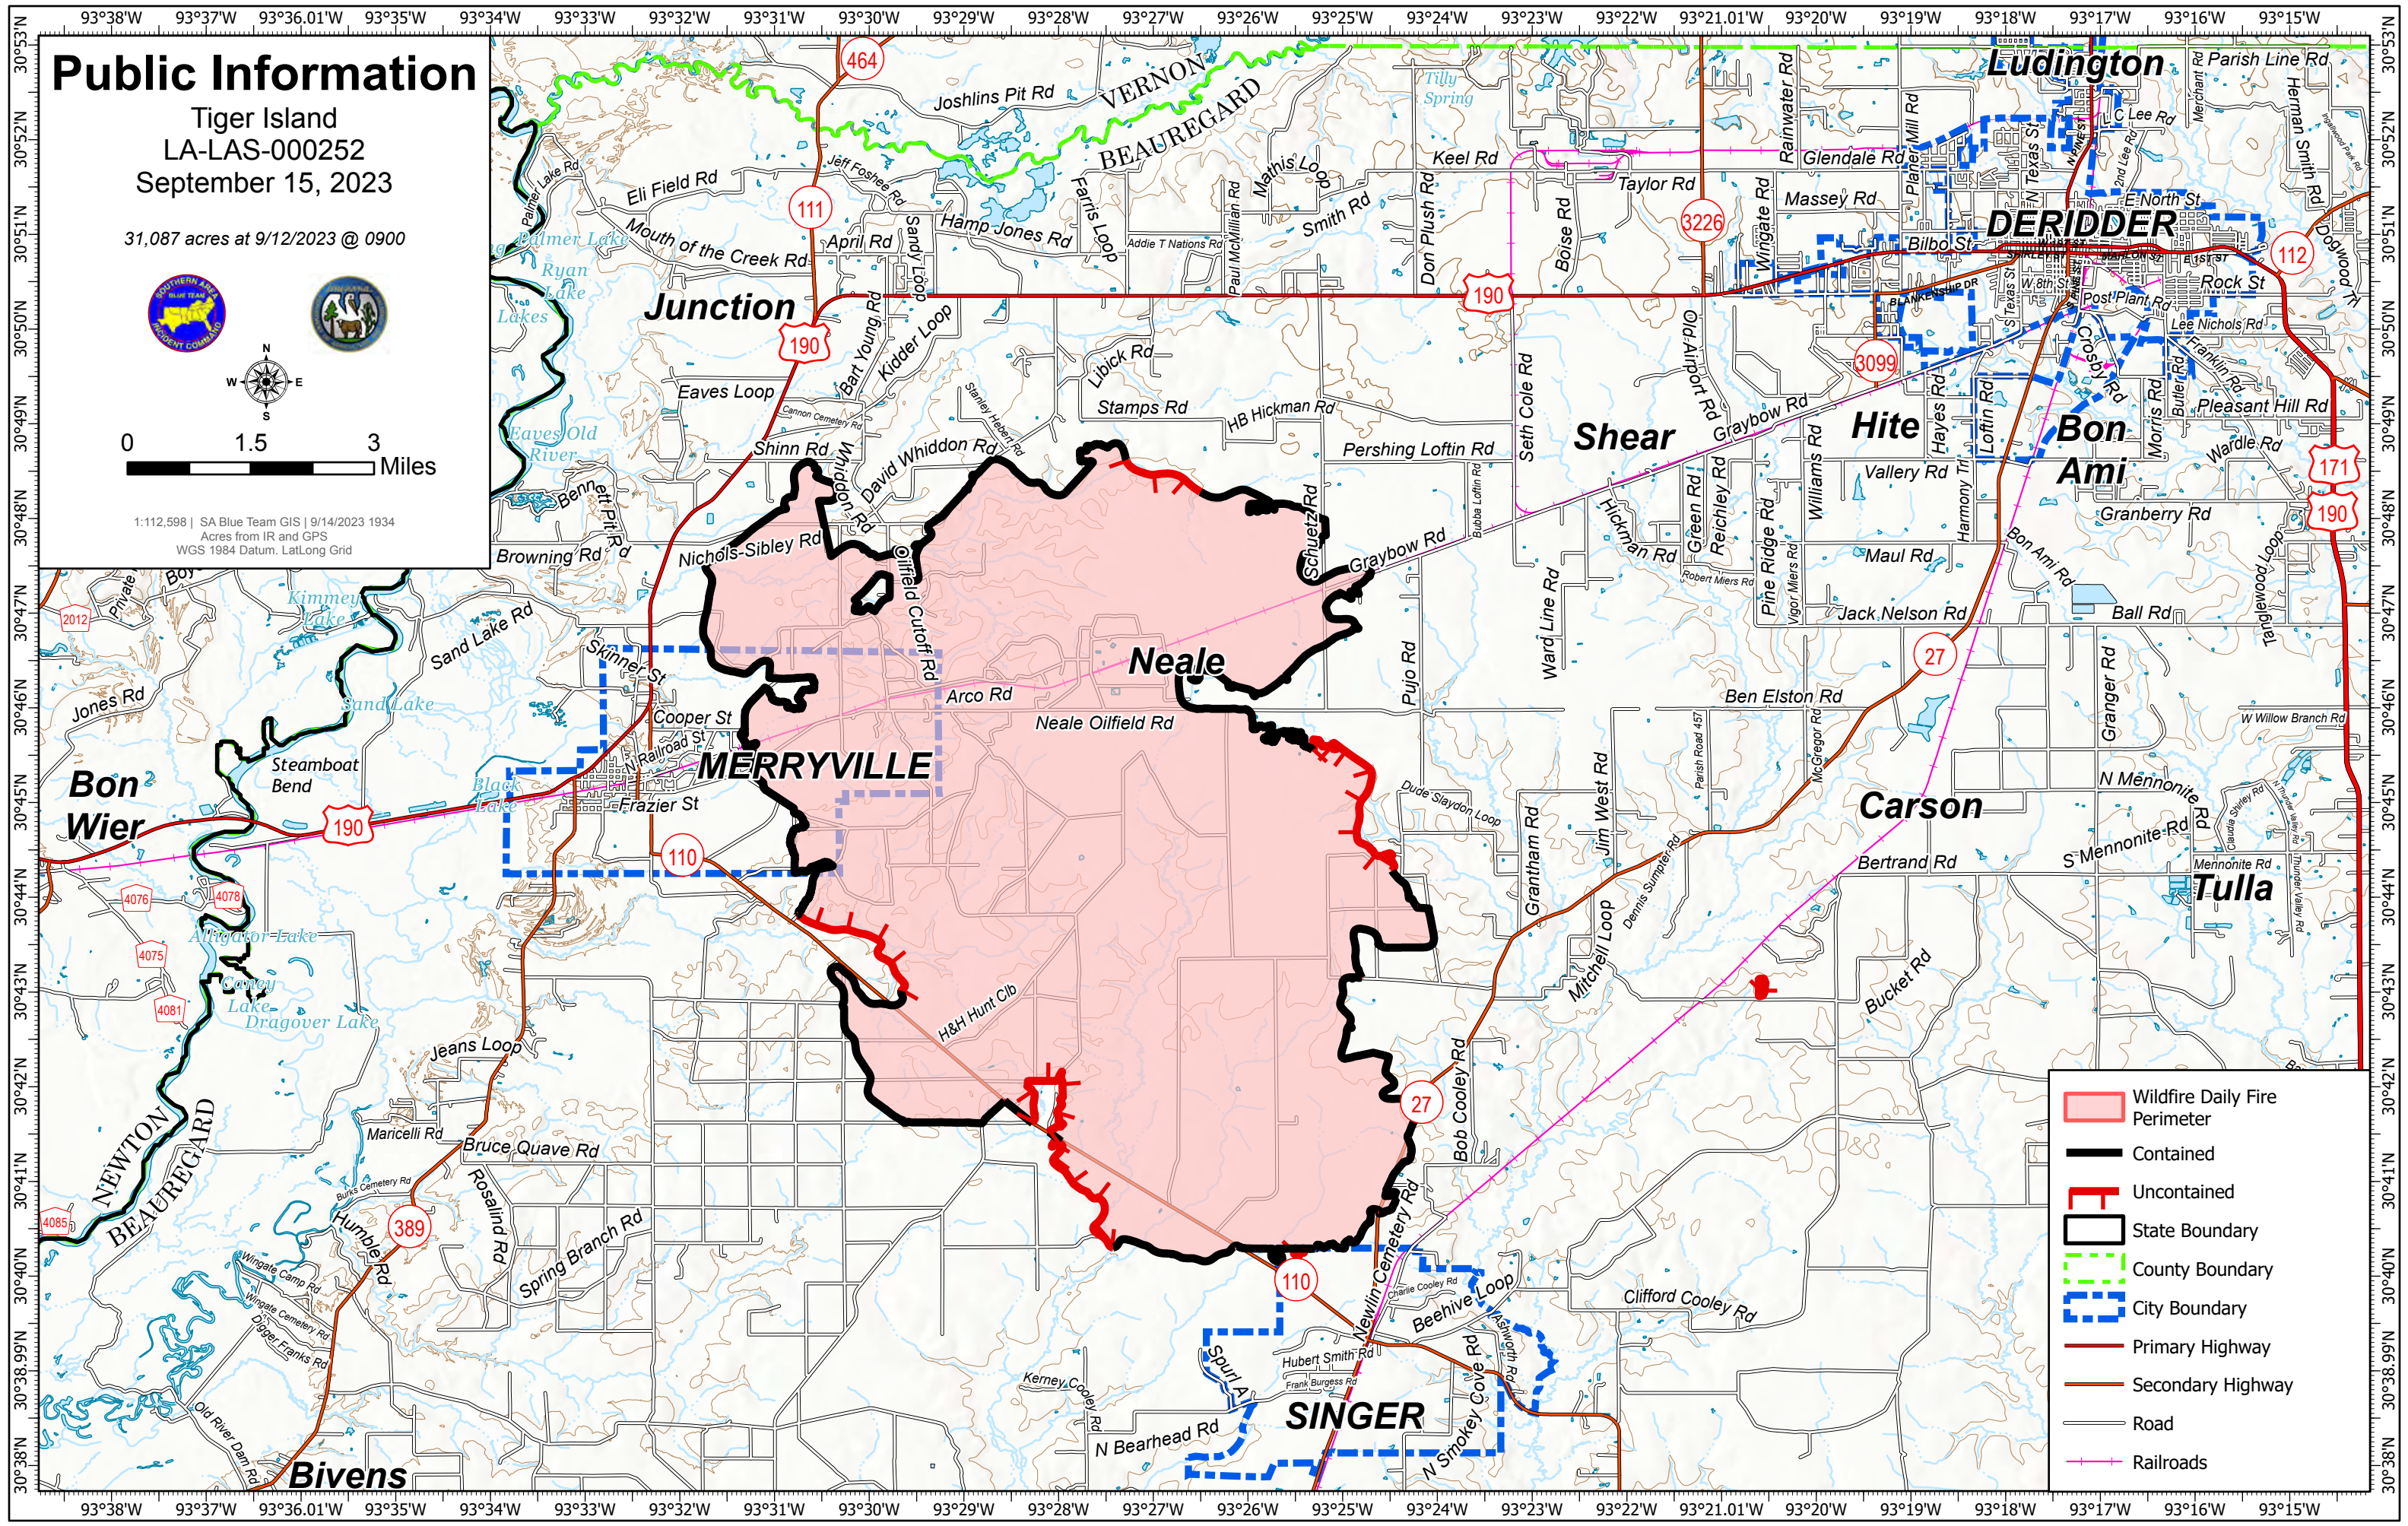

Public Information

Tiger Island
LA-LAS-000252
September 15, 2023

31,087 acres at 9/12/2023 @ 0900

0 1.5 3 Miles

1:112,598 | SA Blue Team GIS | 9/14/2023 1934
Acres from IR and GPS
WGS 1984 Datum, Lat/Long Grid

- Wildfire Daily Fire Perimeter
- Contained
- Uncontained
- State Boundary
- County Boundary
- City Boundary
- Primary Highway
- Secondary Highway
- Road
- Railroads