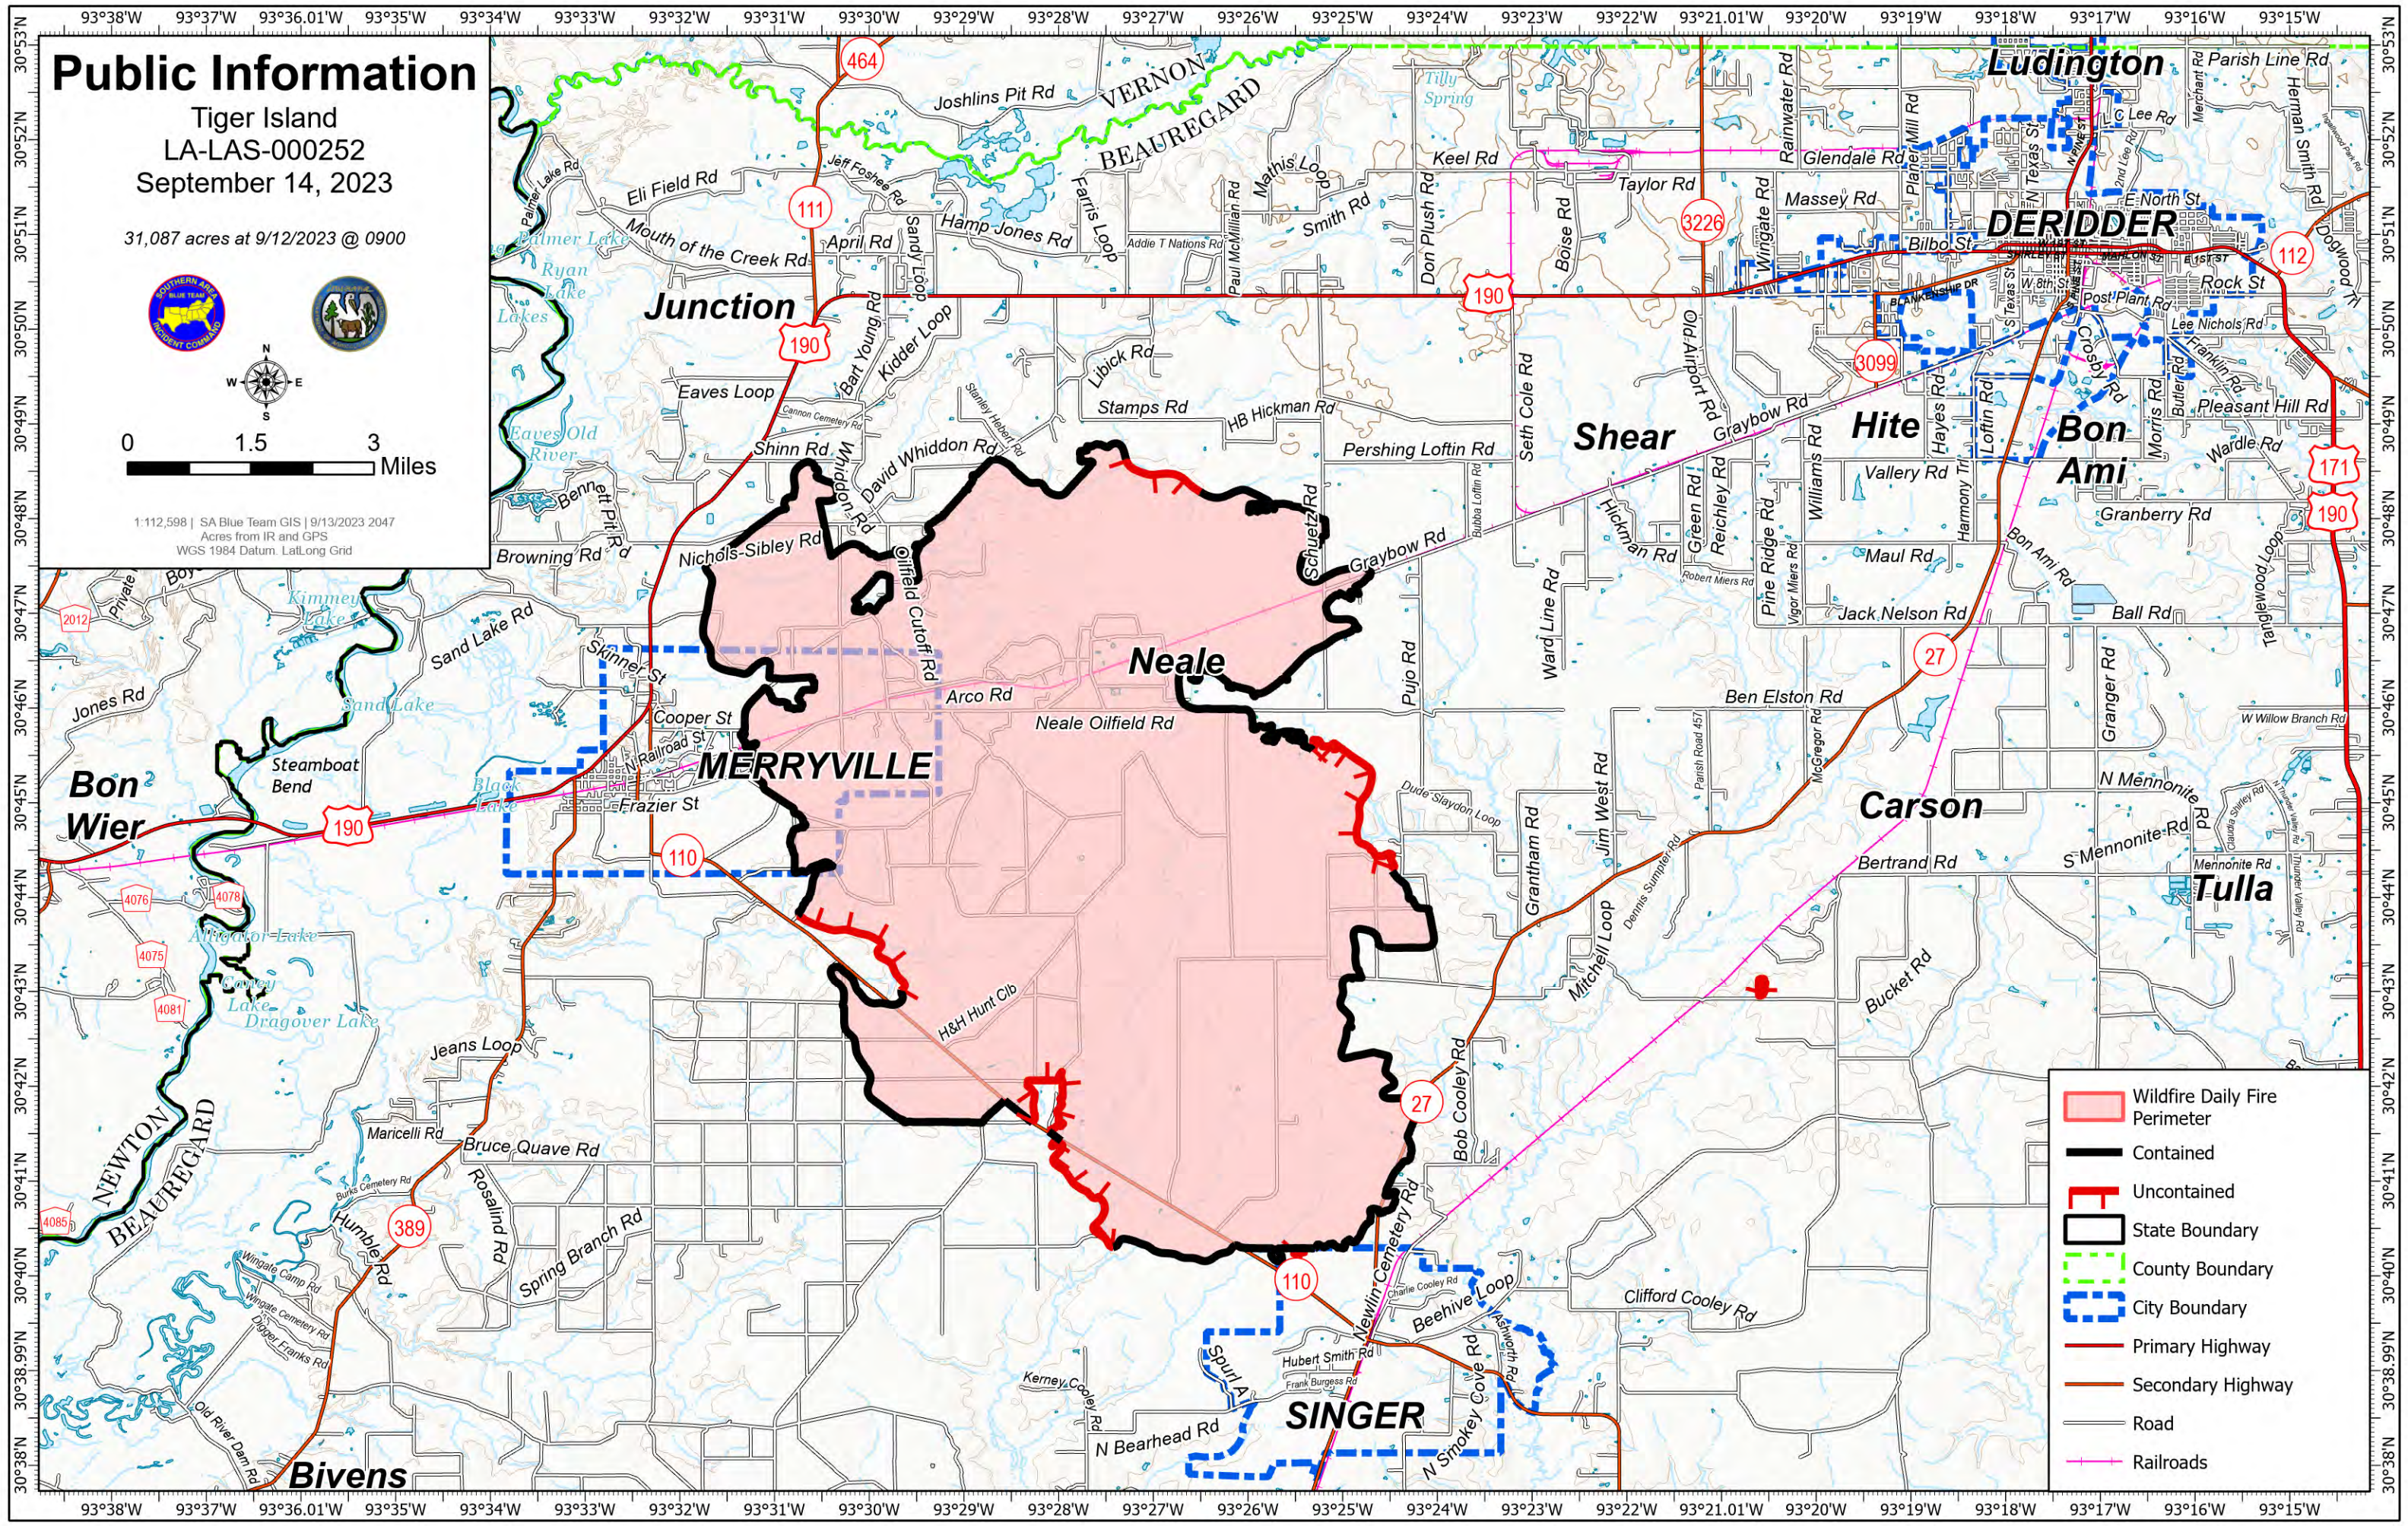

Public Information

Tiger Island
LA-LAS-000252
September 14, 2023

31,087 acres at 9/12/2023 @ 0900

0 1.5 3 Miles

1:112,598 | SA Blue Team GIS | 9/13/2023 2047
Acres from IR and GPS
WGS 1984 Datum, Lat/Long Grid

- Wildfire Daily Fire Perimeter
- Contained
- Uncontained
- State Boundary
- County Boundary
- City Boundary
- Primary Highway
- Secondary Highway
- Road
- Railroads