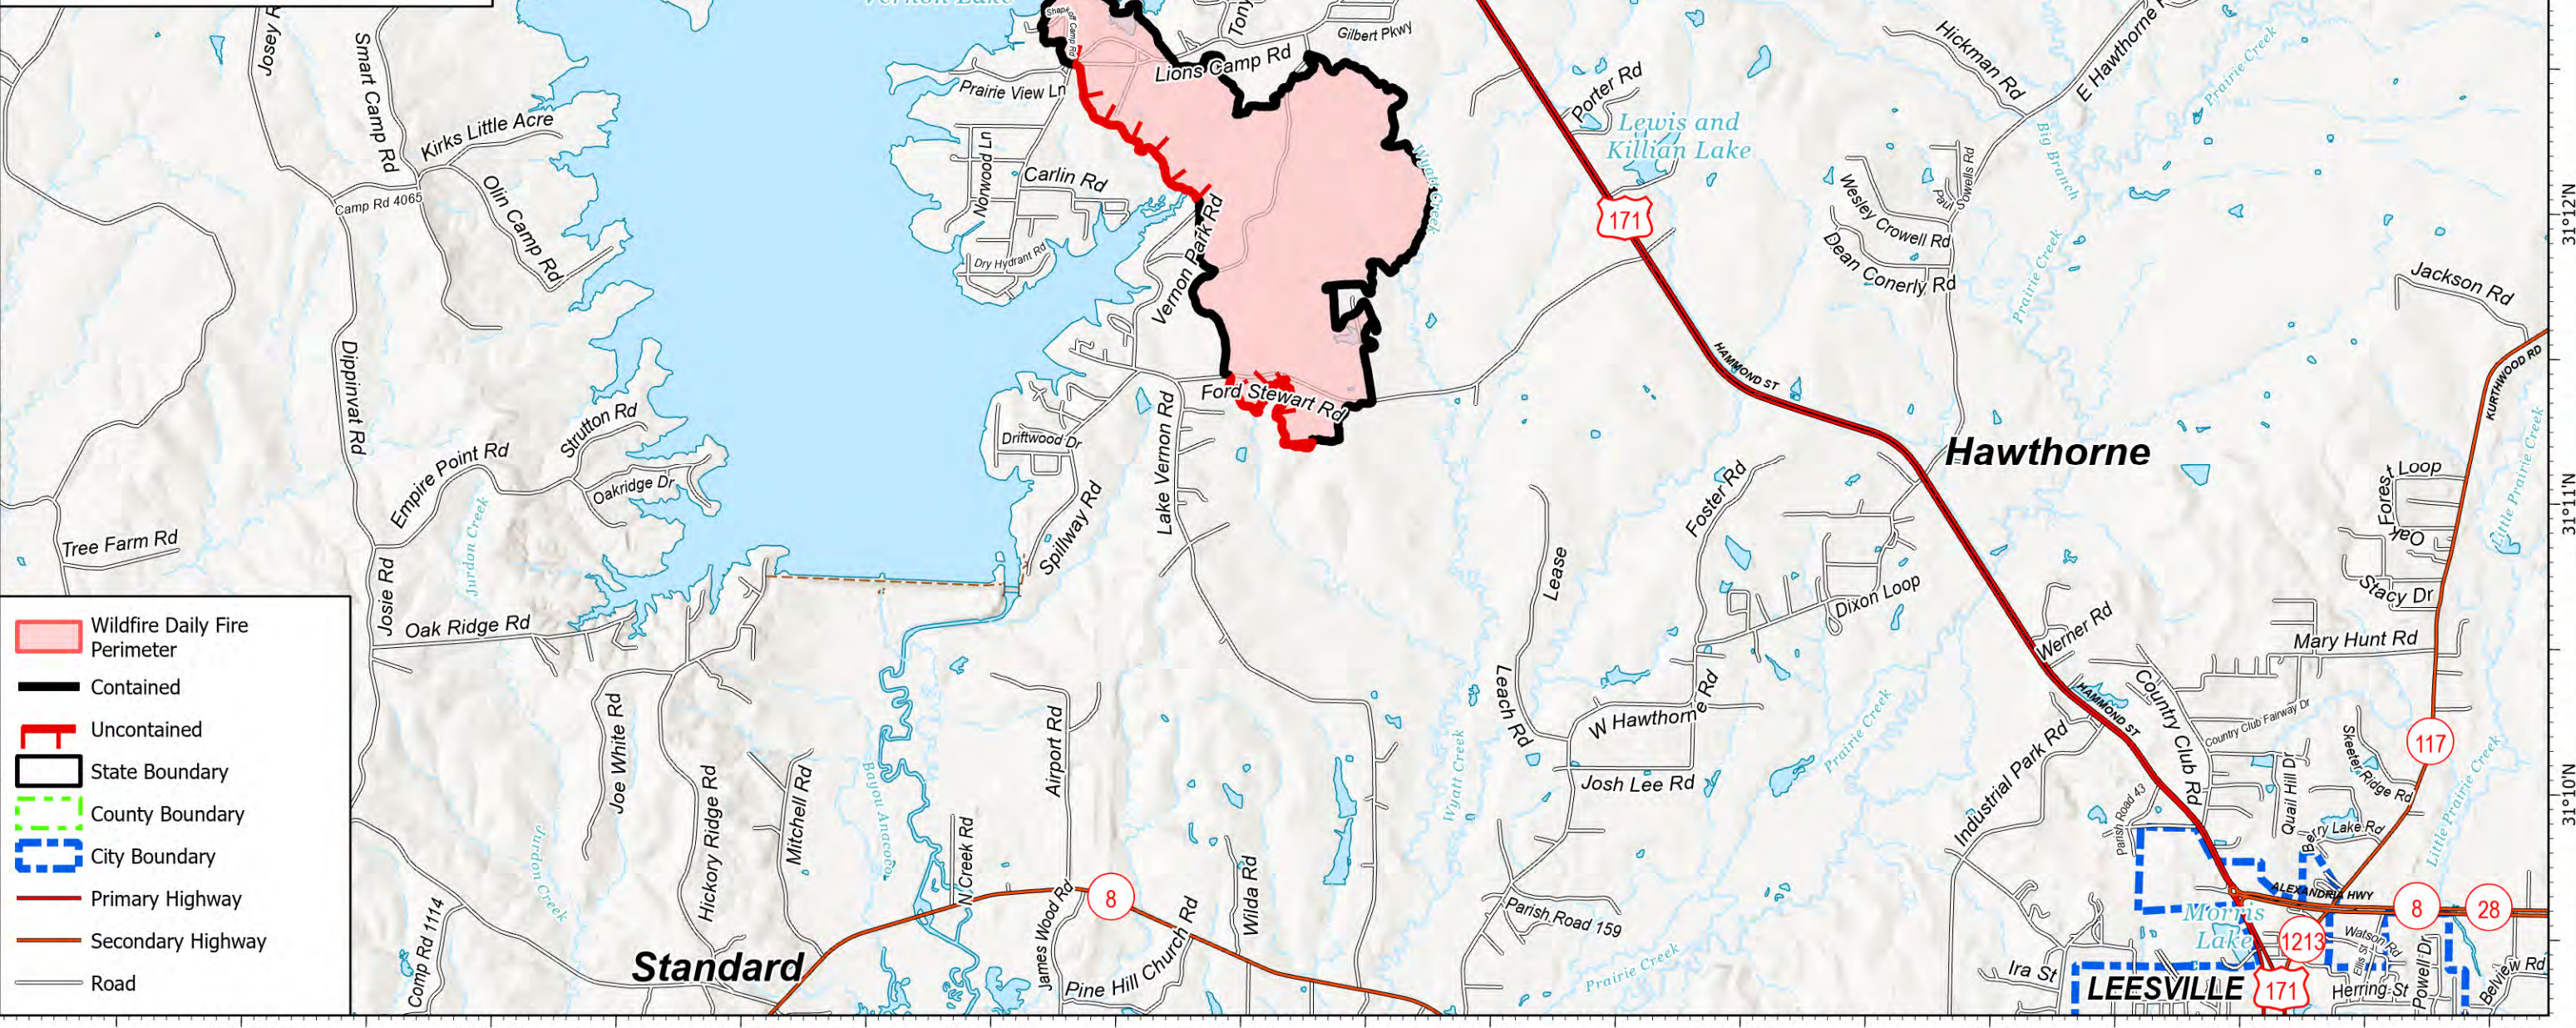

Public Information

Lions Camp Road
LA-LAS-000281
September 14, 2023

787 acres at 9/8/2023 @ 0900

0 0.8 1.5

Miles

1:40,000 | SA Blue Team GIS | 9/13/2023 2015
Acres from IR and GPS
North American 1983 Datum, Lat/Long Grid

- Wildfire Daily Fire Perimeter
- Contained
- Uncontained
- State Boundary
- County Boundary
- City Boundary
- Primary Highway
- Secondary Highway
- Road