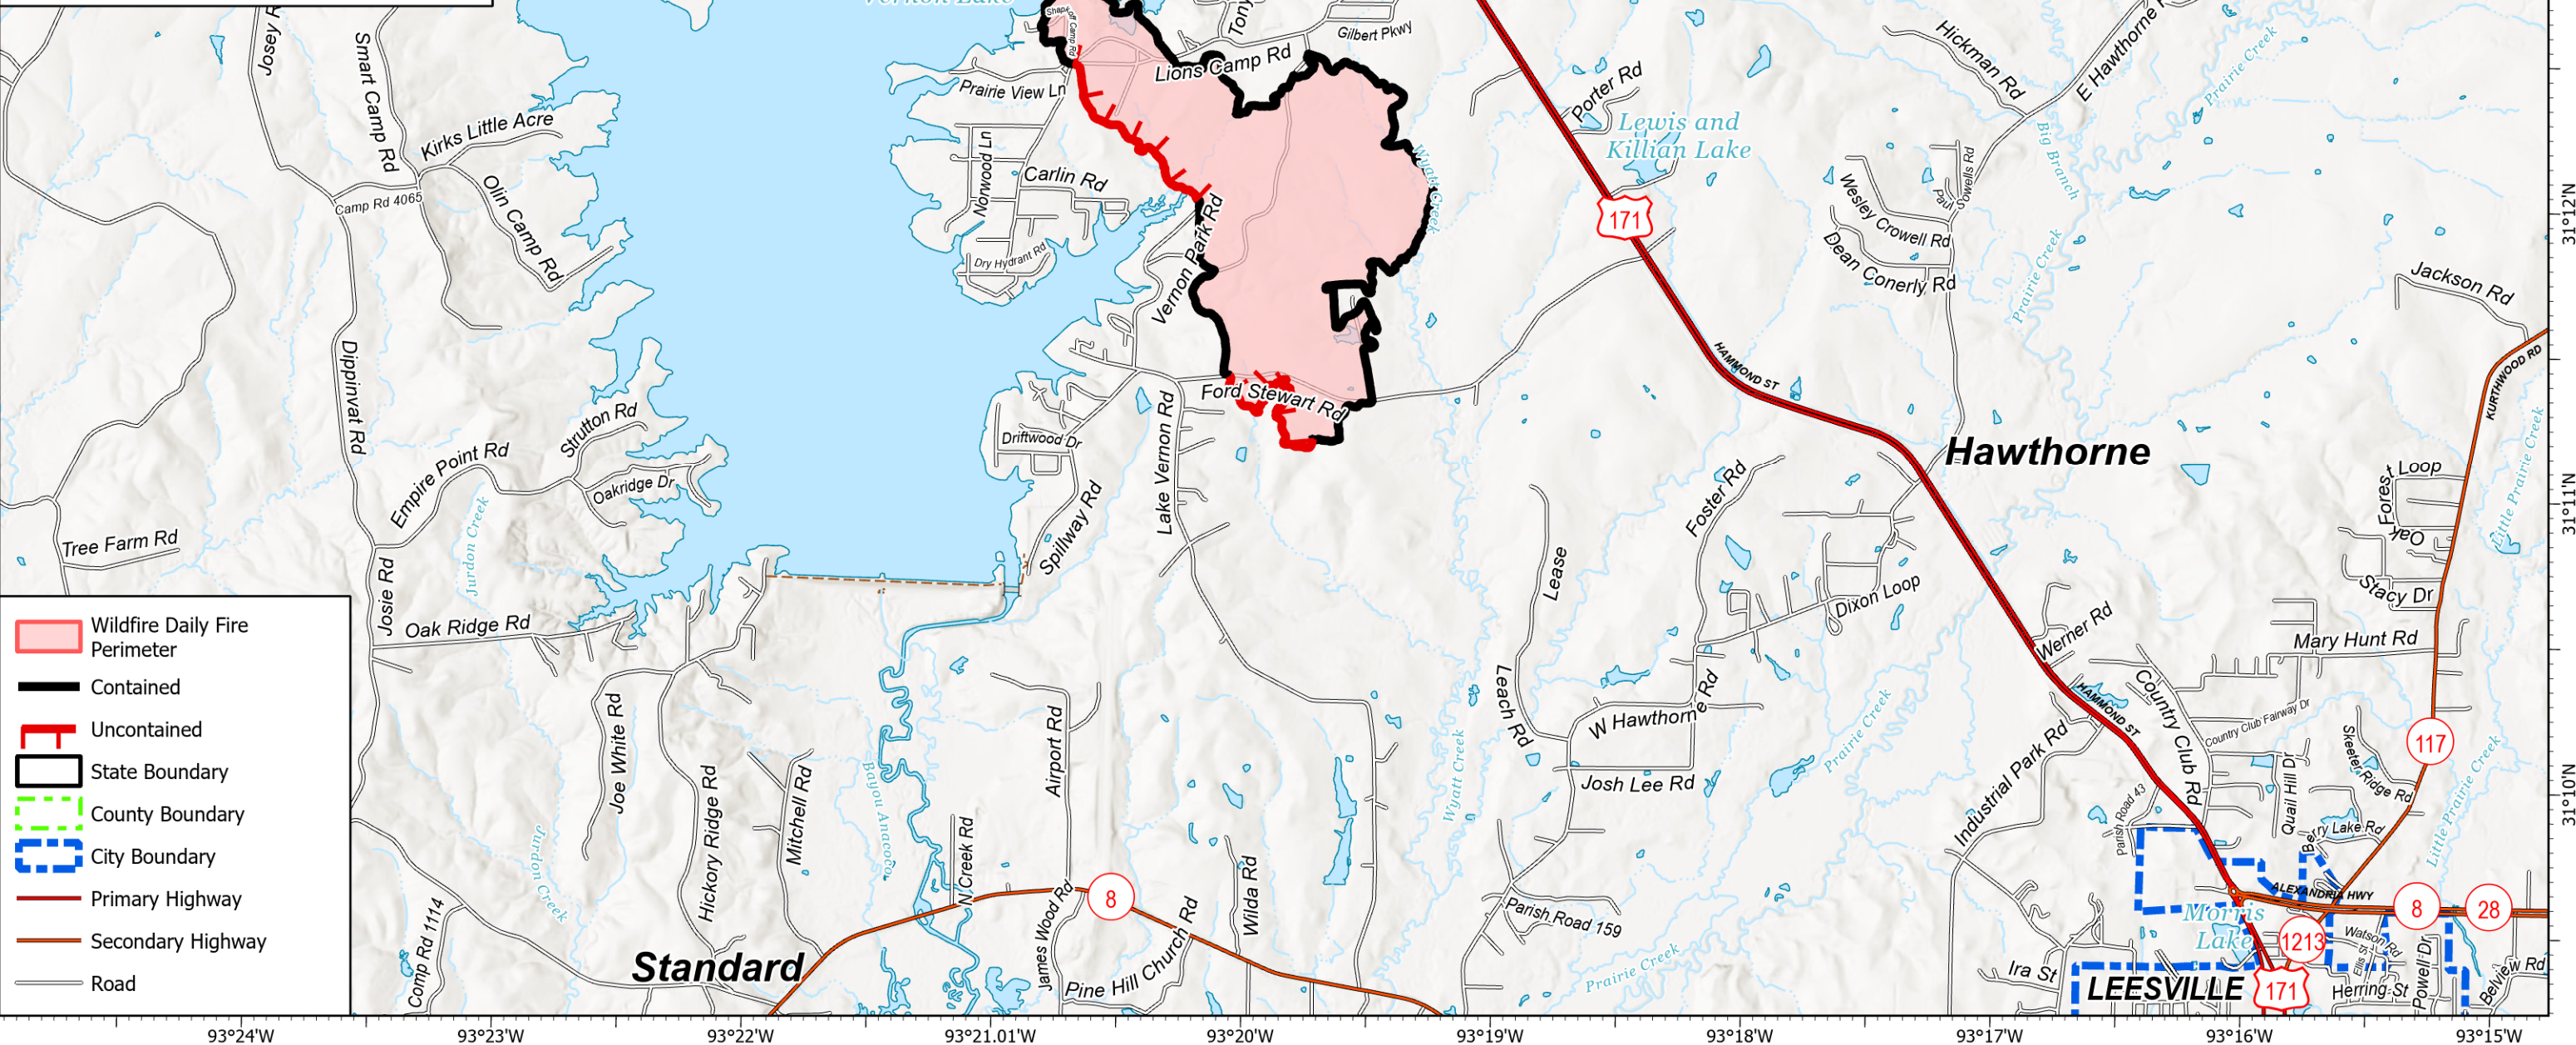

# Public Information

Lions Camp Road  
LA-LAS-000281  
September 12, 2023

787 acres at 9/8/2023 @ 0900

0 0.8 1.5

Miles

1:40,000 | SA Blue Team GIS | 9/11/2023 2043  
Acres from IR and GPS  
North American 1983 Datum, LatLong Grid

- Wildfire Daily Fire Perimeter
- Contained
- Uncontained
- State Boundary
- County Boundary
- City Boundary
- Primary Highway
- Secondary Highway
- Road