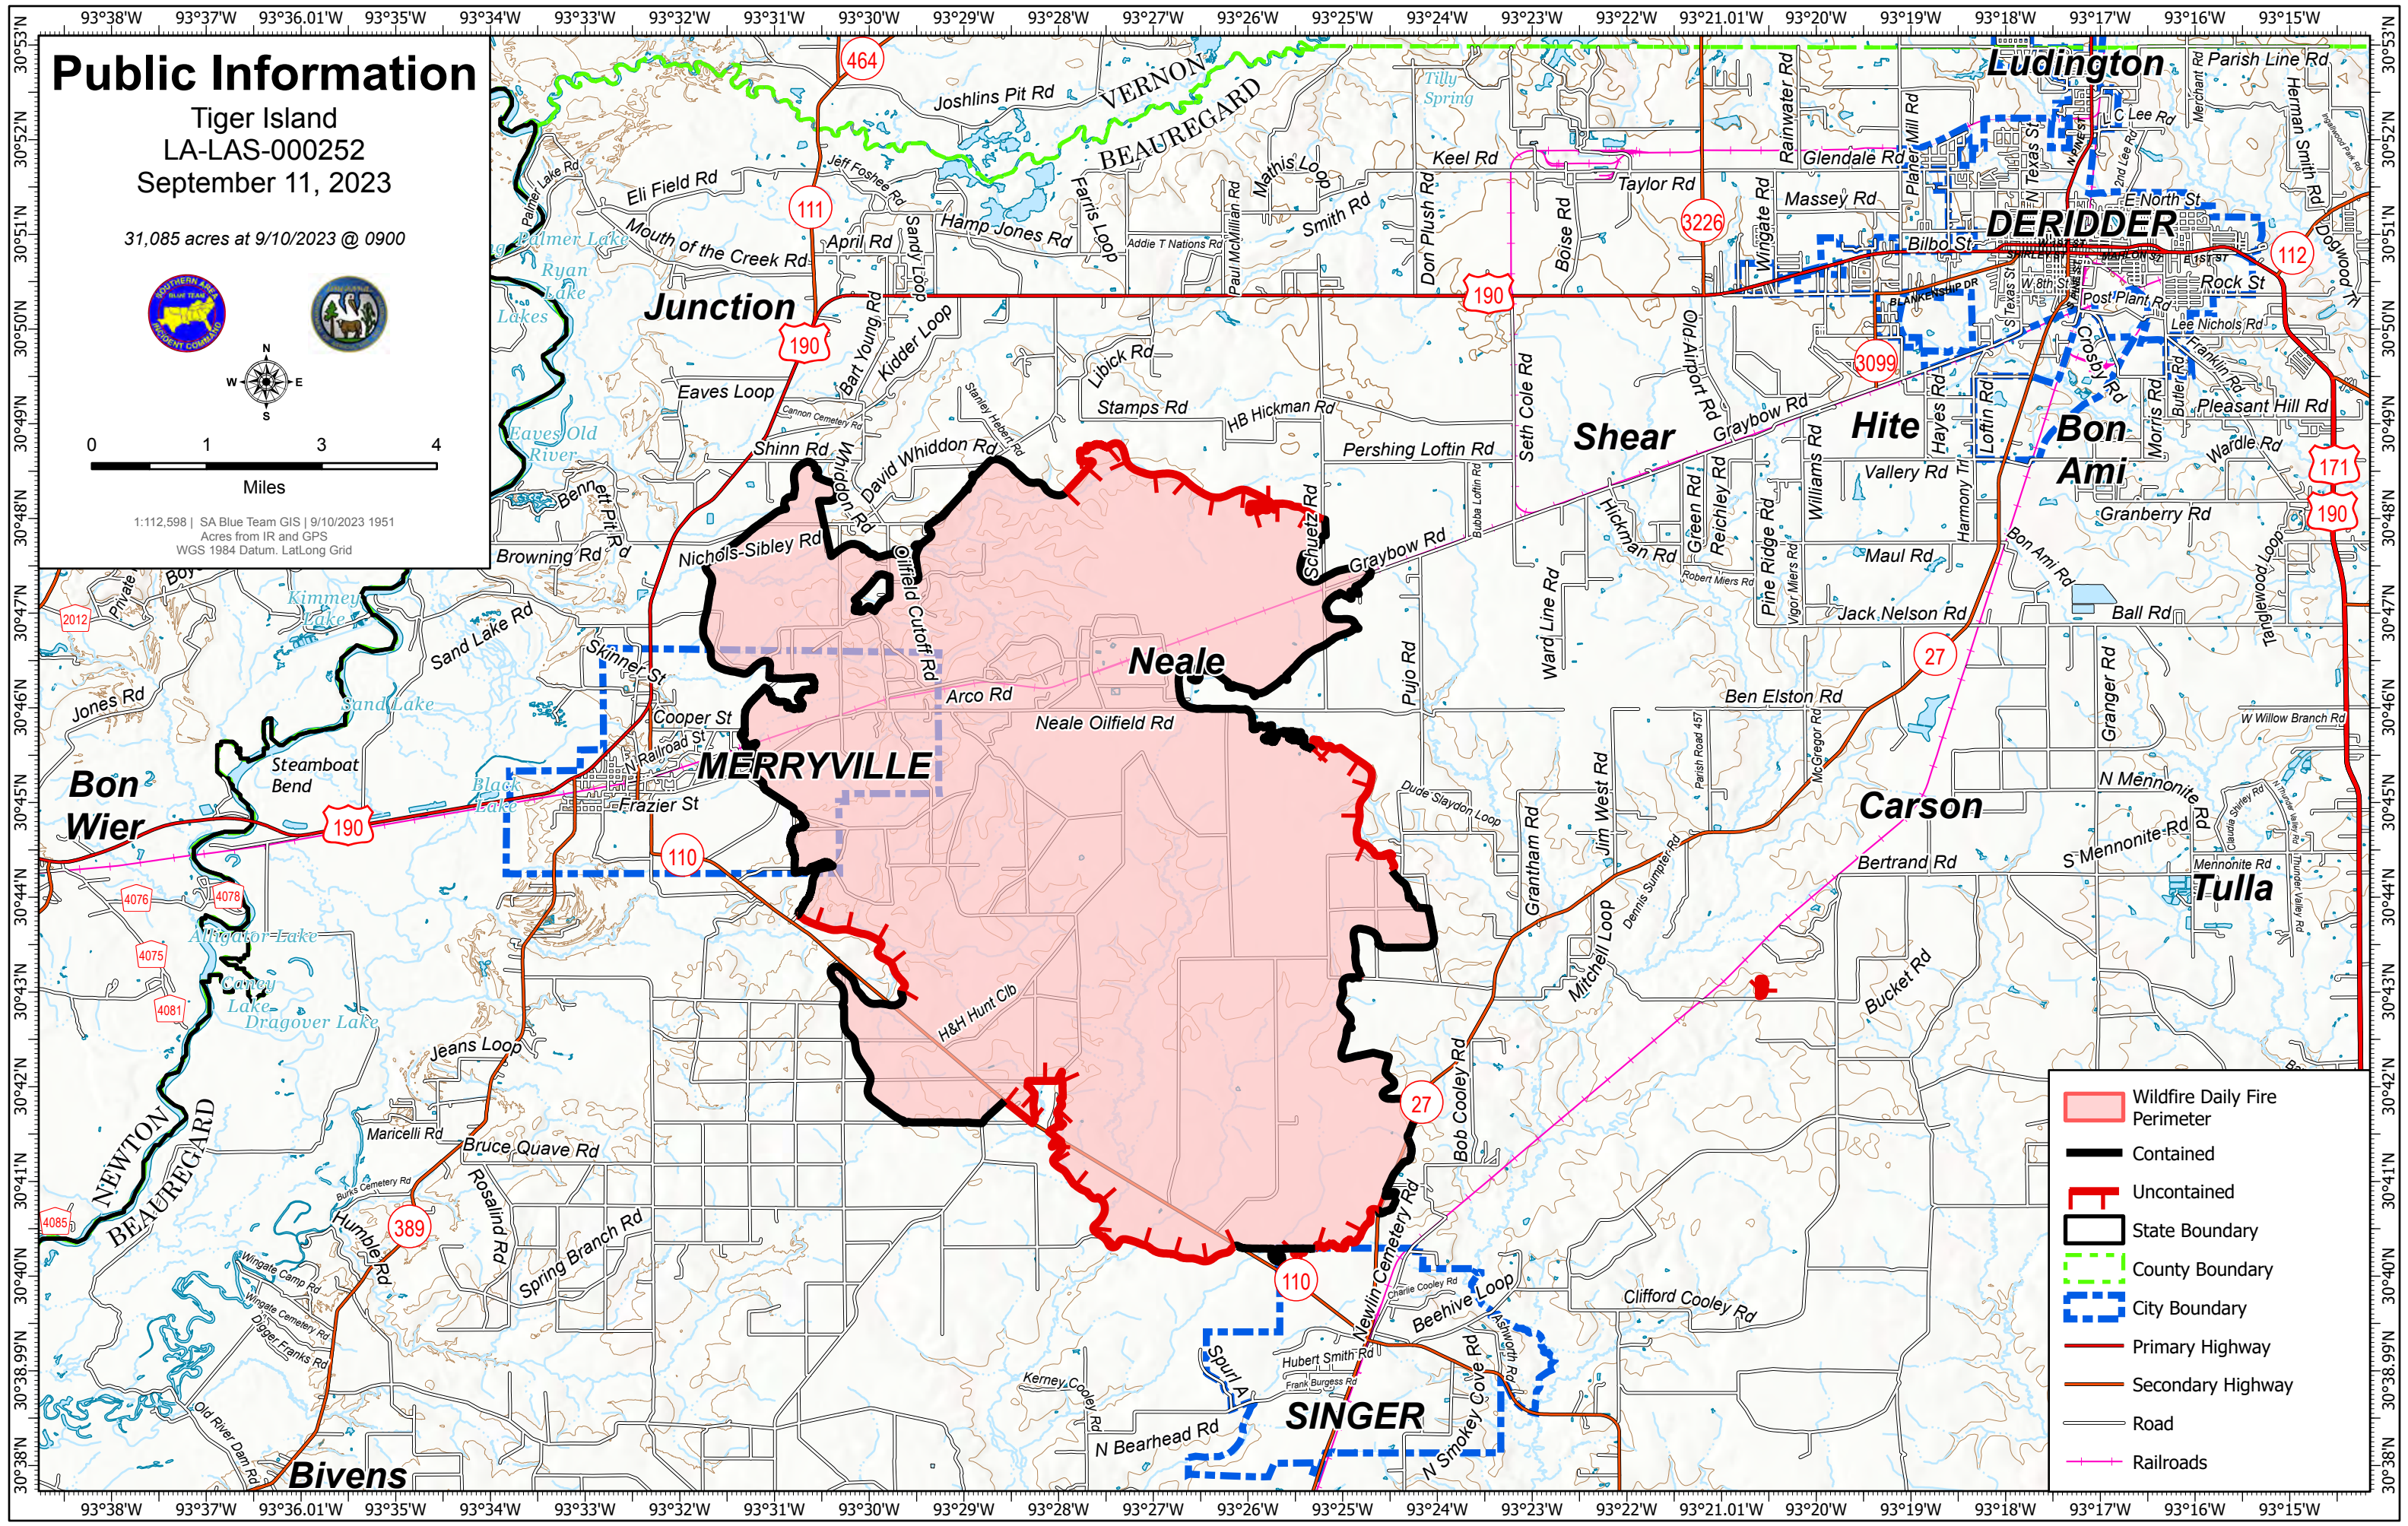

Public Information

Tiger Island
LA-LAS-000252
September 11, 2023

31,085 acres at 9/10/2023 @ 0900

1:112,598 | SA Blue Team GIS | 9/10/2023 1951
Acres from IR and GPS
WGS 1984 Datum, Lat/Long Grid

- Wildfire Daily Fire Perimeter
- Contained
- Uncontained
- State Boundary
- County Boundary
- City Boundary
- Primary Highway
- Secondary Highway
- Road
- Railroads