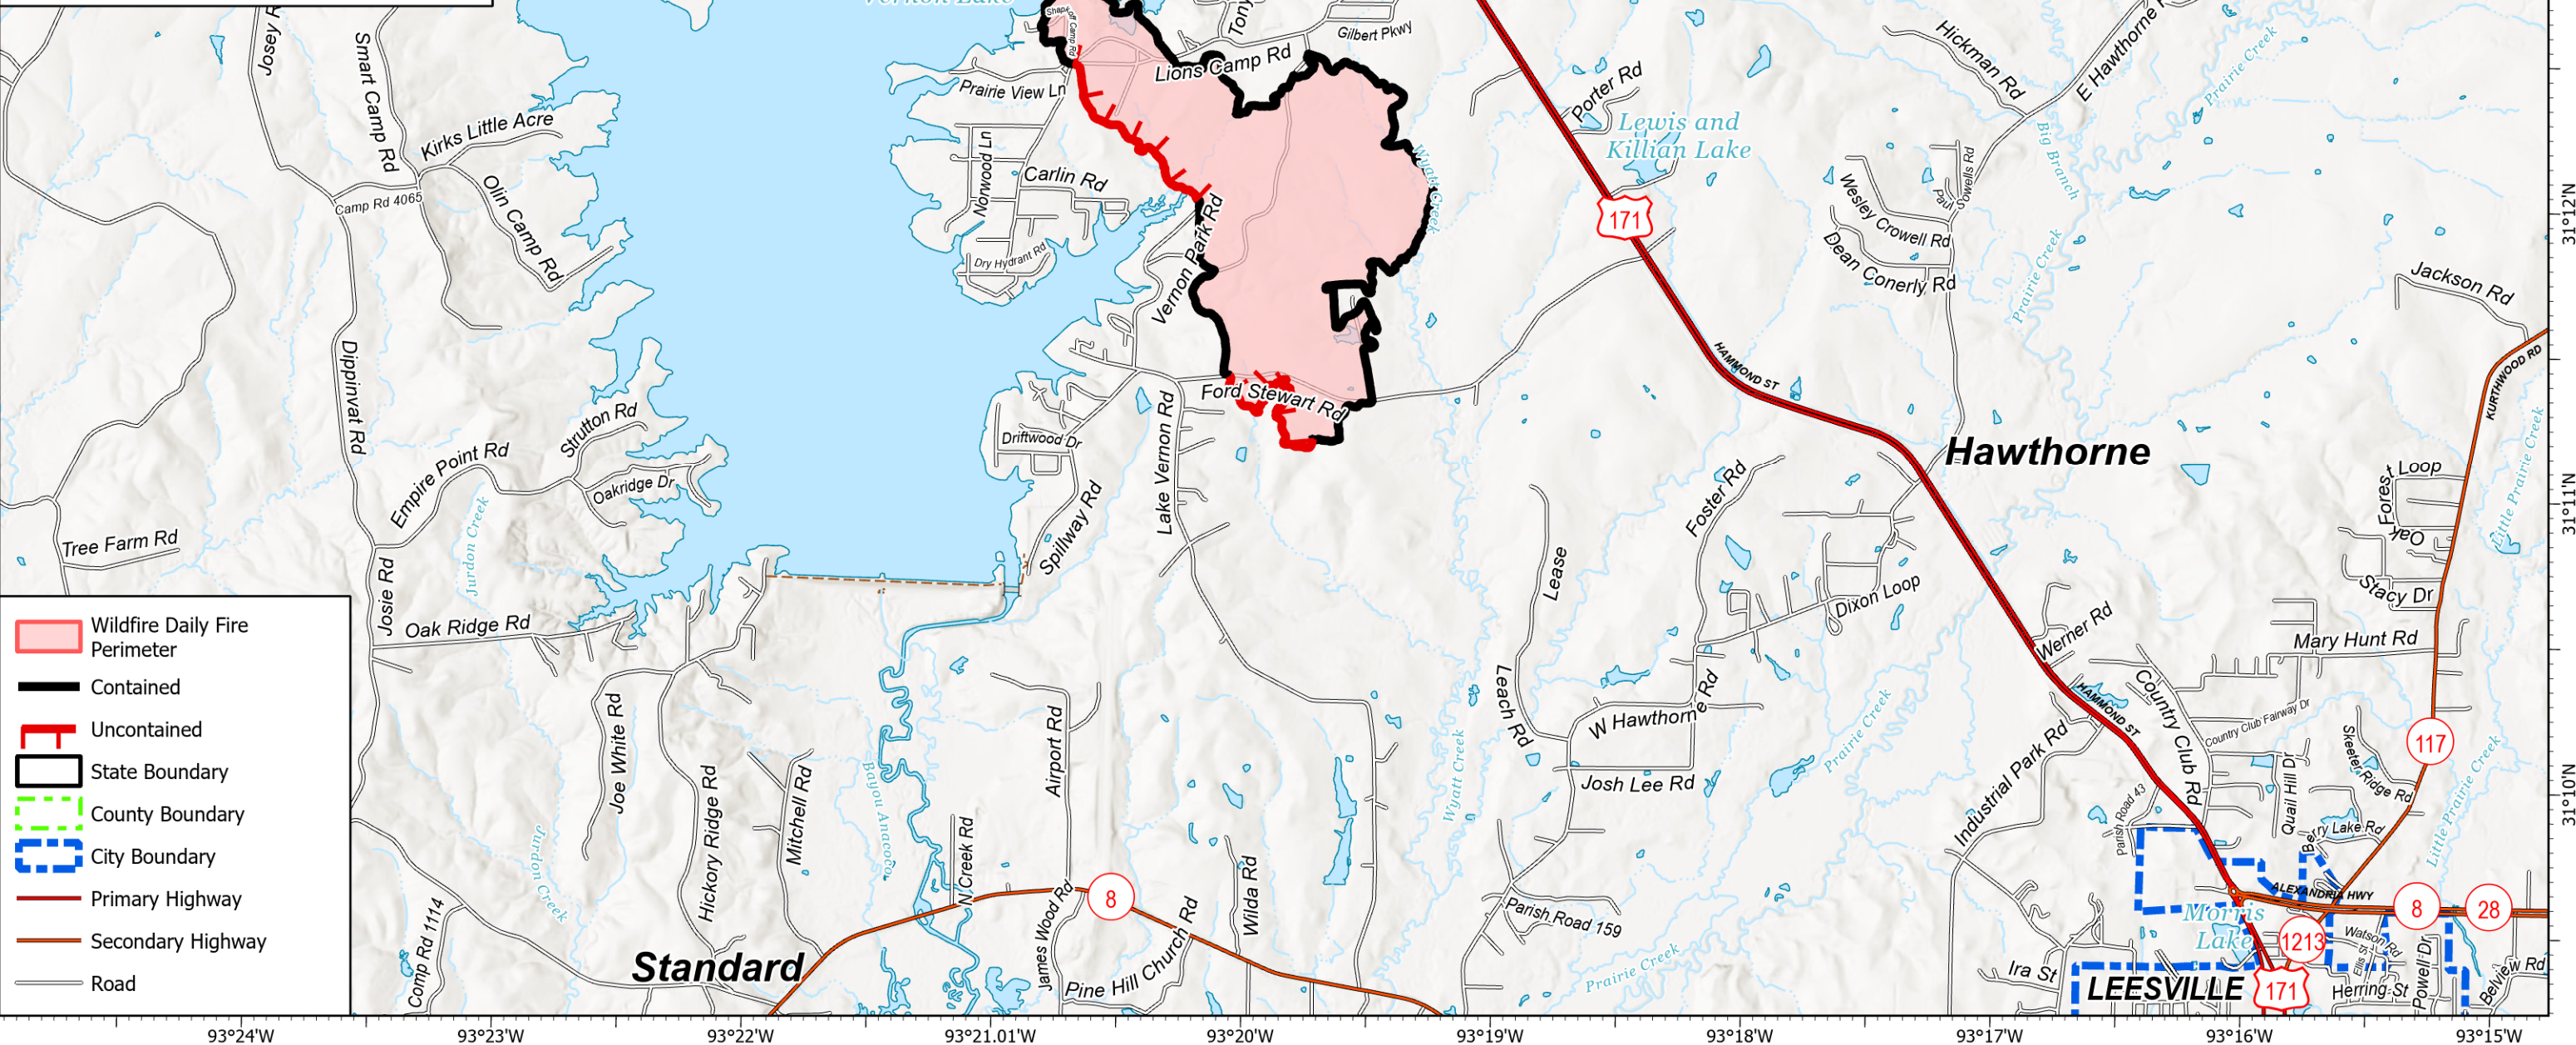

# Public Information

Lions Camp Road  
LA-LAS-000281  
September 10, 2023

787 acres at 9/8/2023 @ 0900

0 0.8 1.5

Miles

1:40,000 | SA Blue Team GIS | 9/9/2023 2015  
Acres from IR and GPS  
North American 1983 Datum, LatLong Grid

- Wildfire Daily Fire Perimeter
- Contained
- Uncontained
- State Boundary
- County Boundary
- City Boundary
- Primary Highway
- Secondary Highway
- Road