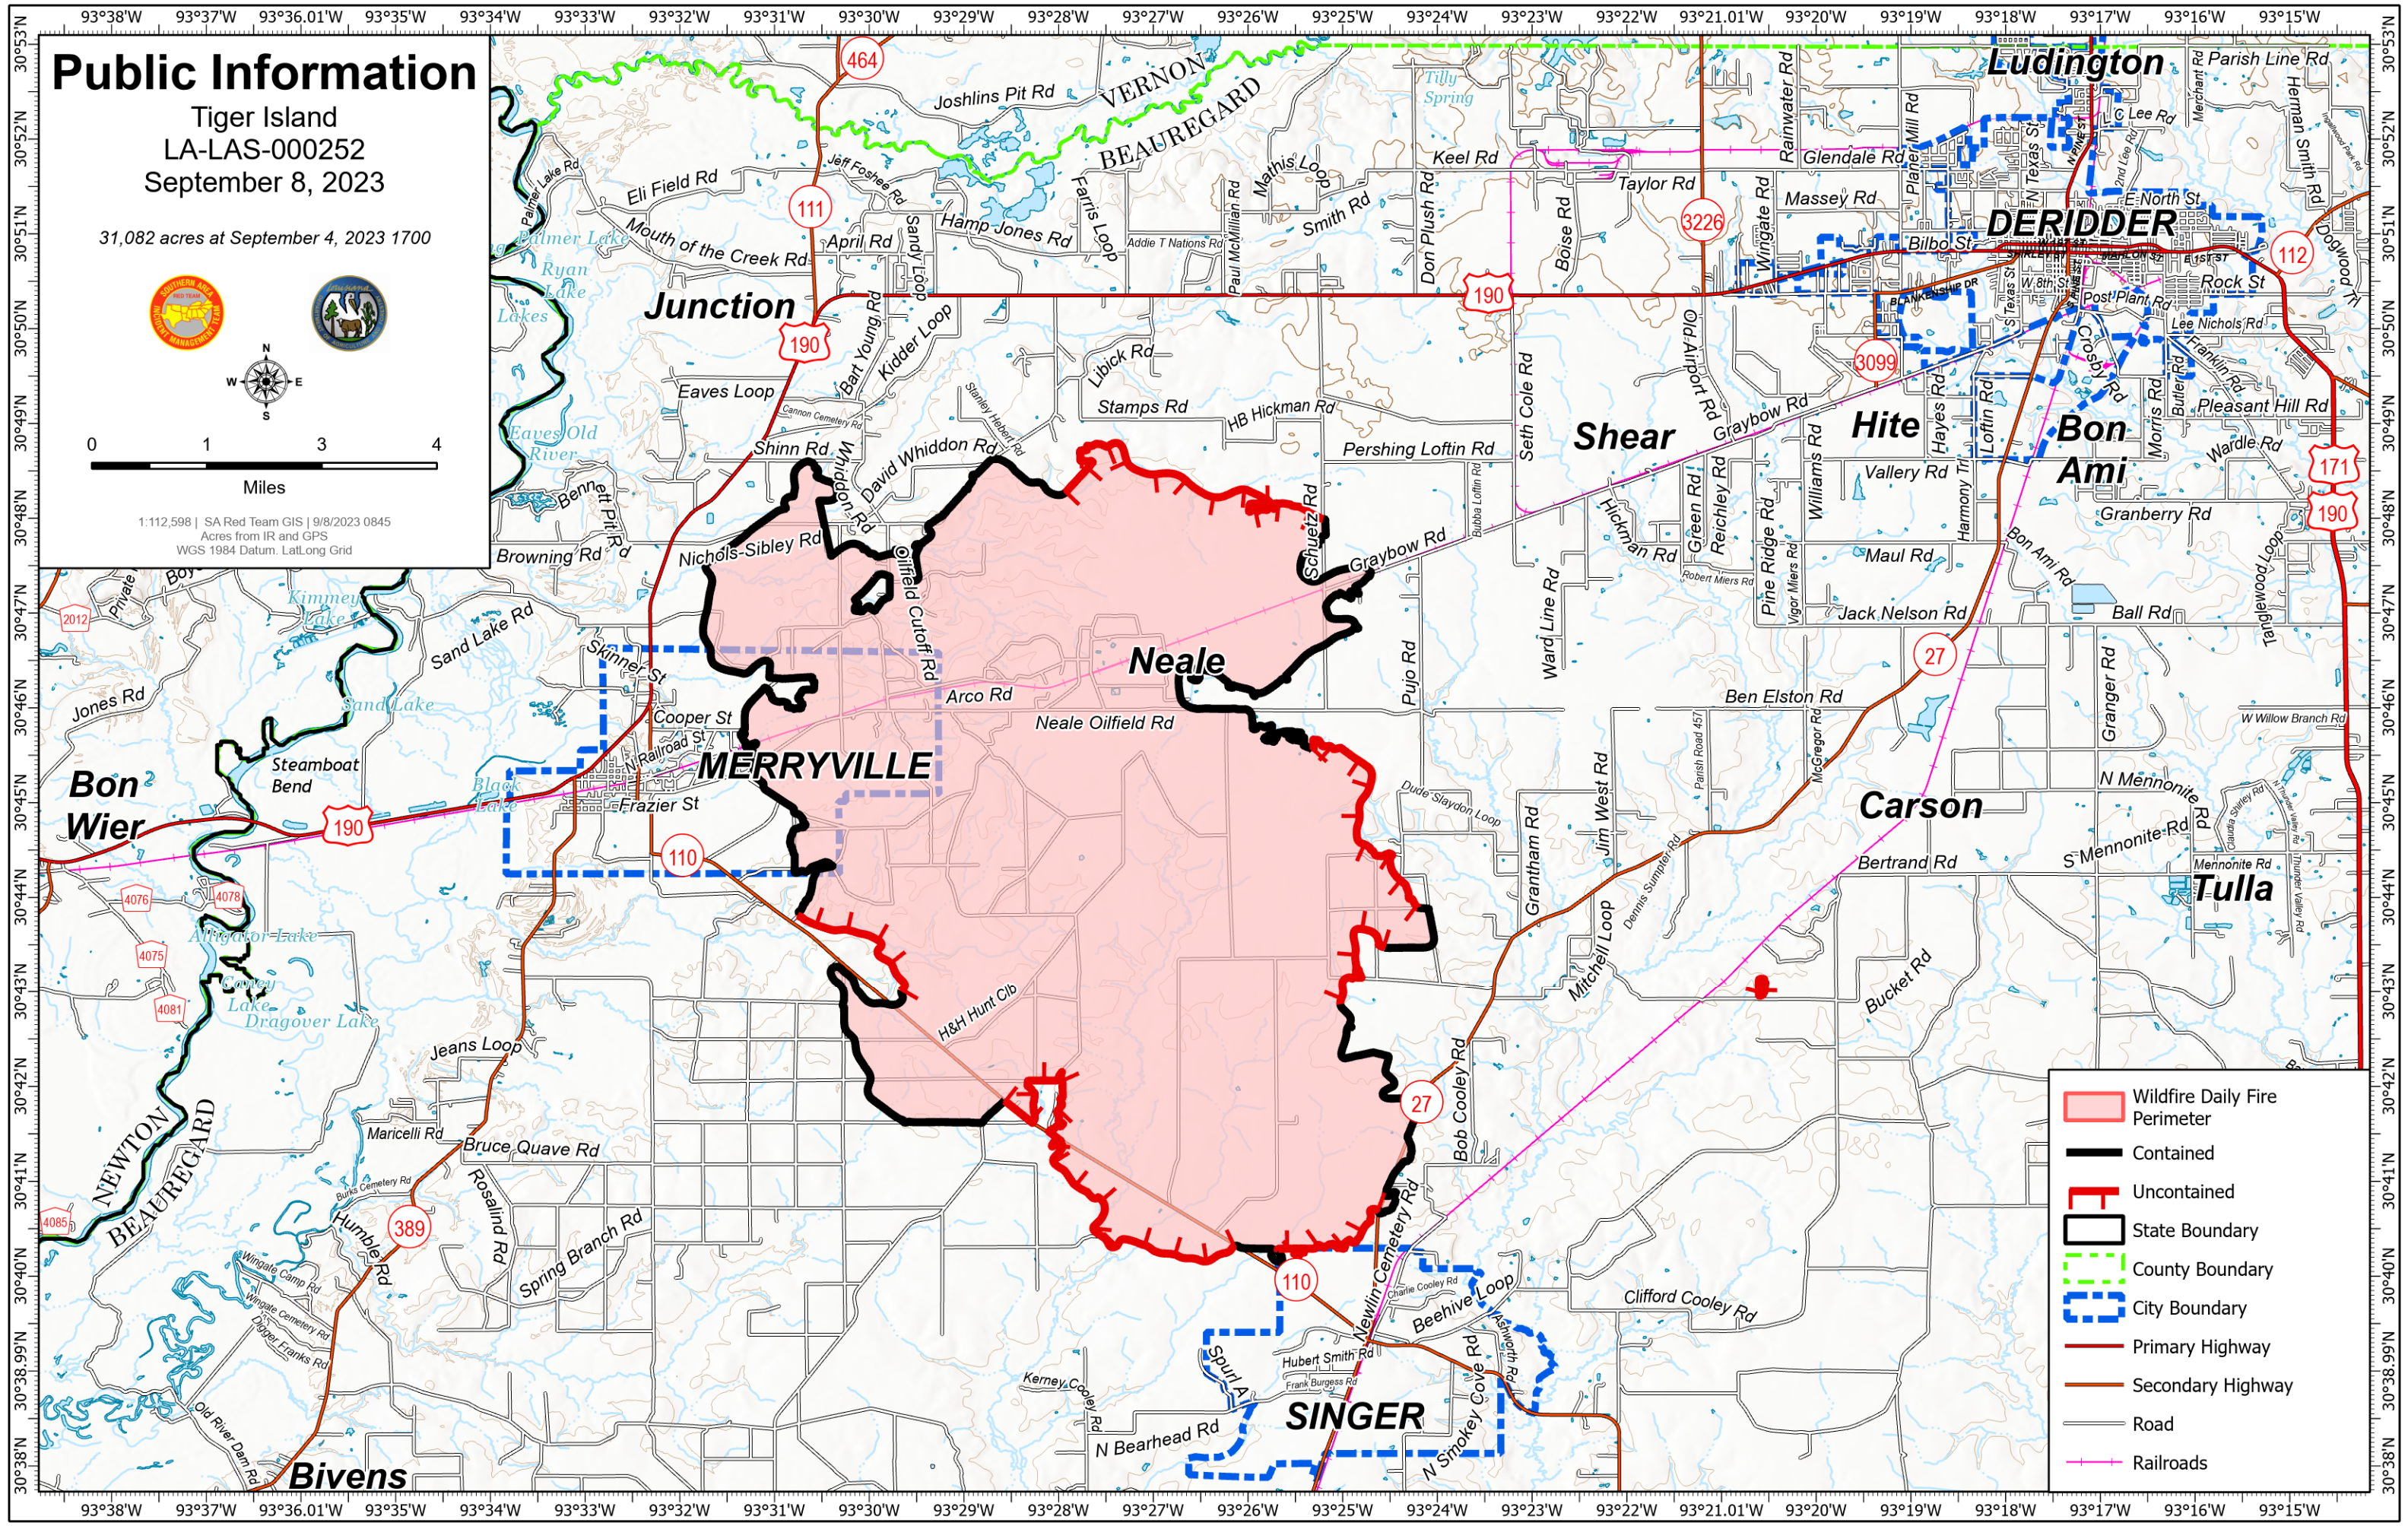

# Public Information

Tiger Island  
LA-LAS-000252  
September 8, 2023

31,082 acres at September 4, 2023 1700

1:112,598 | SA Red Team GIS | 9/8/2023 0845  
Acres from IR and GPS  
WGS 1984 Datum, Lat/Long Grid

- Wildfire Daily Fire Perimeter
- Contained
- Uncontained
- State Boundary
- County Boundary
- City Boundary
- Primary Highway
- Secondary Highway
- Road
- Railroads