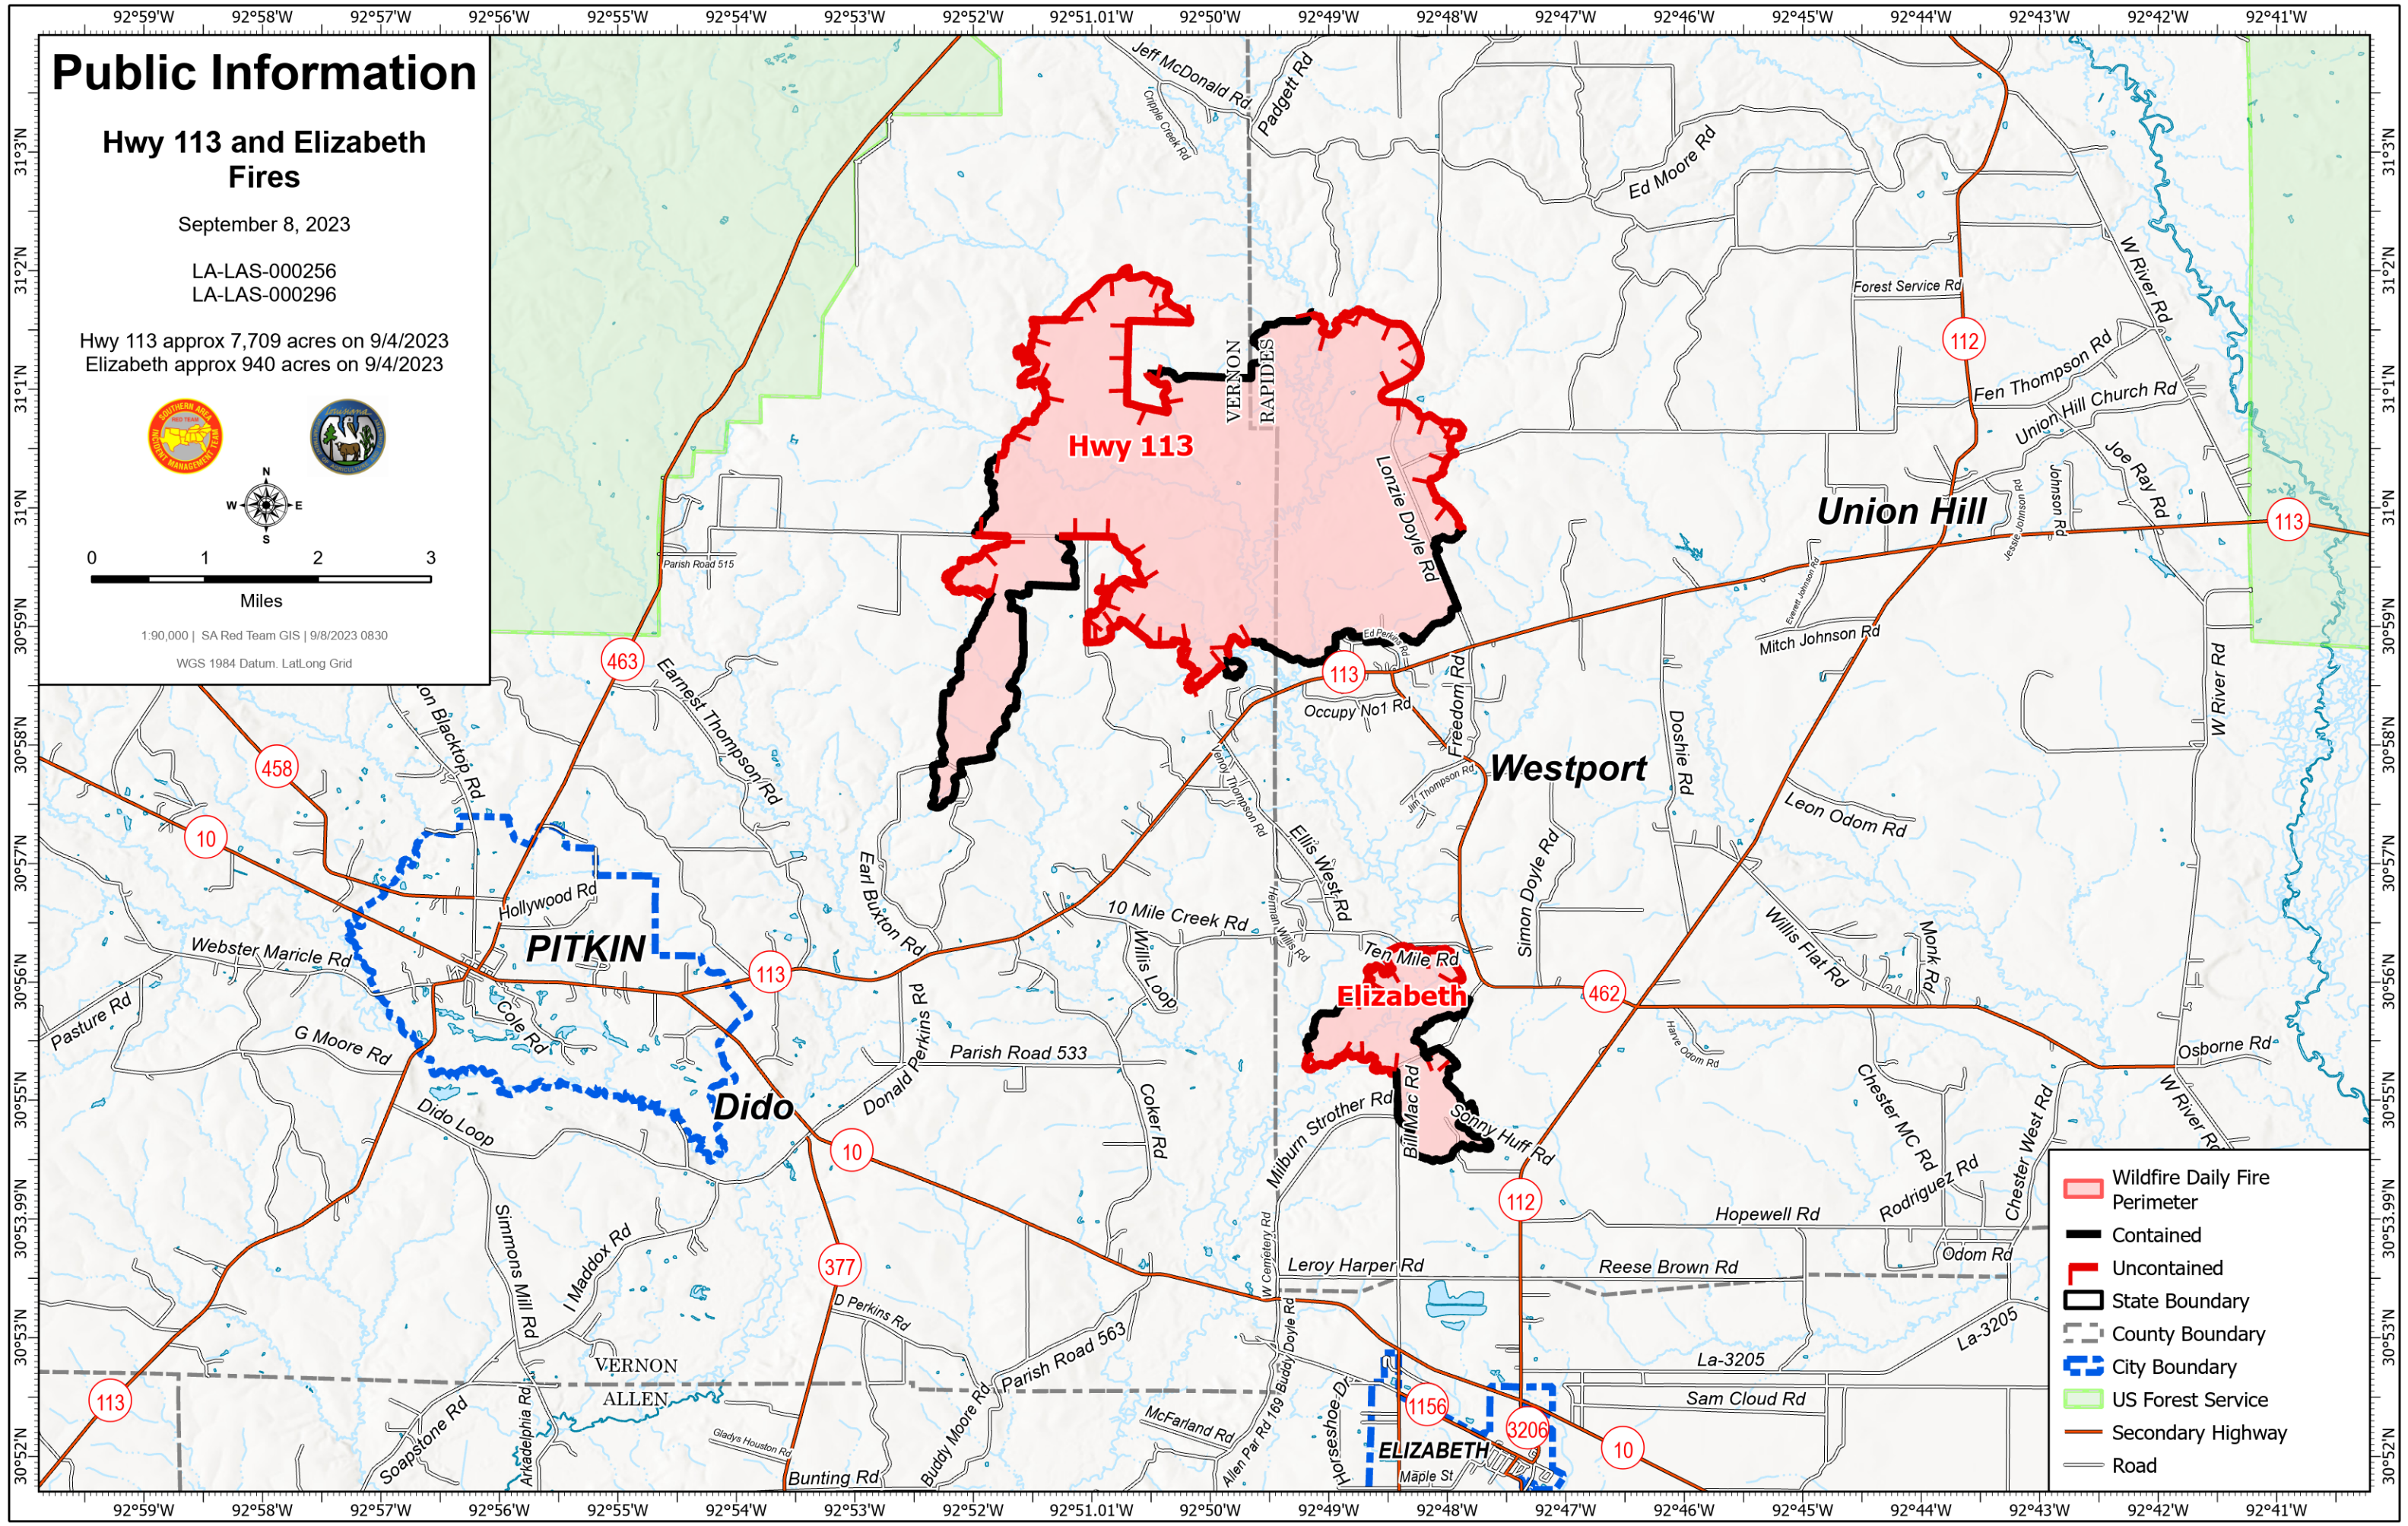

Public Information

Hwy 113 and Elizabeth Fires

September 8, 2023

LA-LAS-000256
LA-LAS-000296

Hwy 113 approx 7,709 acres on 9/4/2023
Elizabeth approx 940 acres on 9/4/2023

1:90,000 | SA Red Team GIS | 9/8/2023 0830
WGS 1984 Datum. Lat/Long Grid

- Wildfire Daily Fire Perimeter
- Contained
- Uncontained
- State Boundary
- County Boundary
- City Boundary
- US Forest Service
- Secondary Highway
- Road