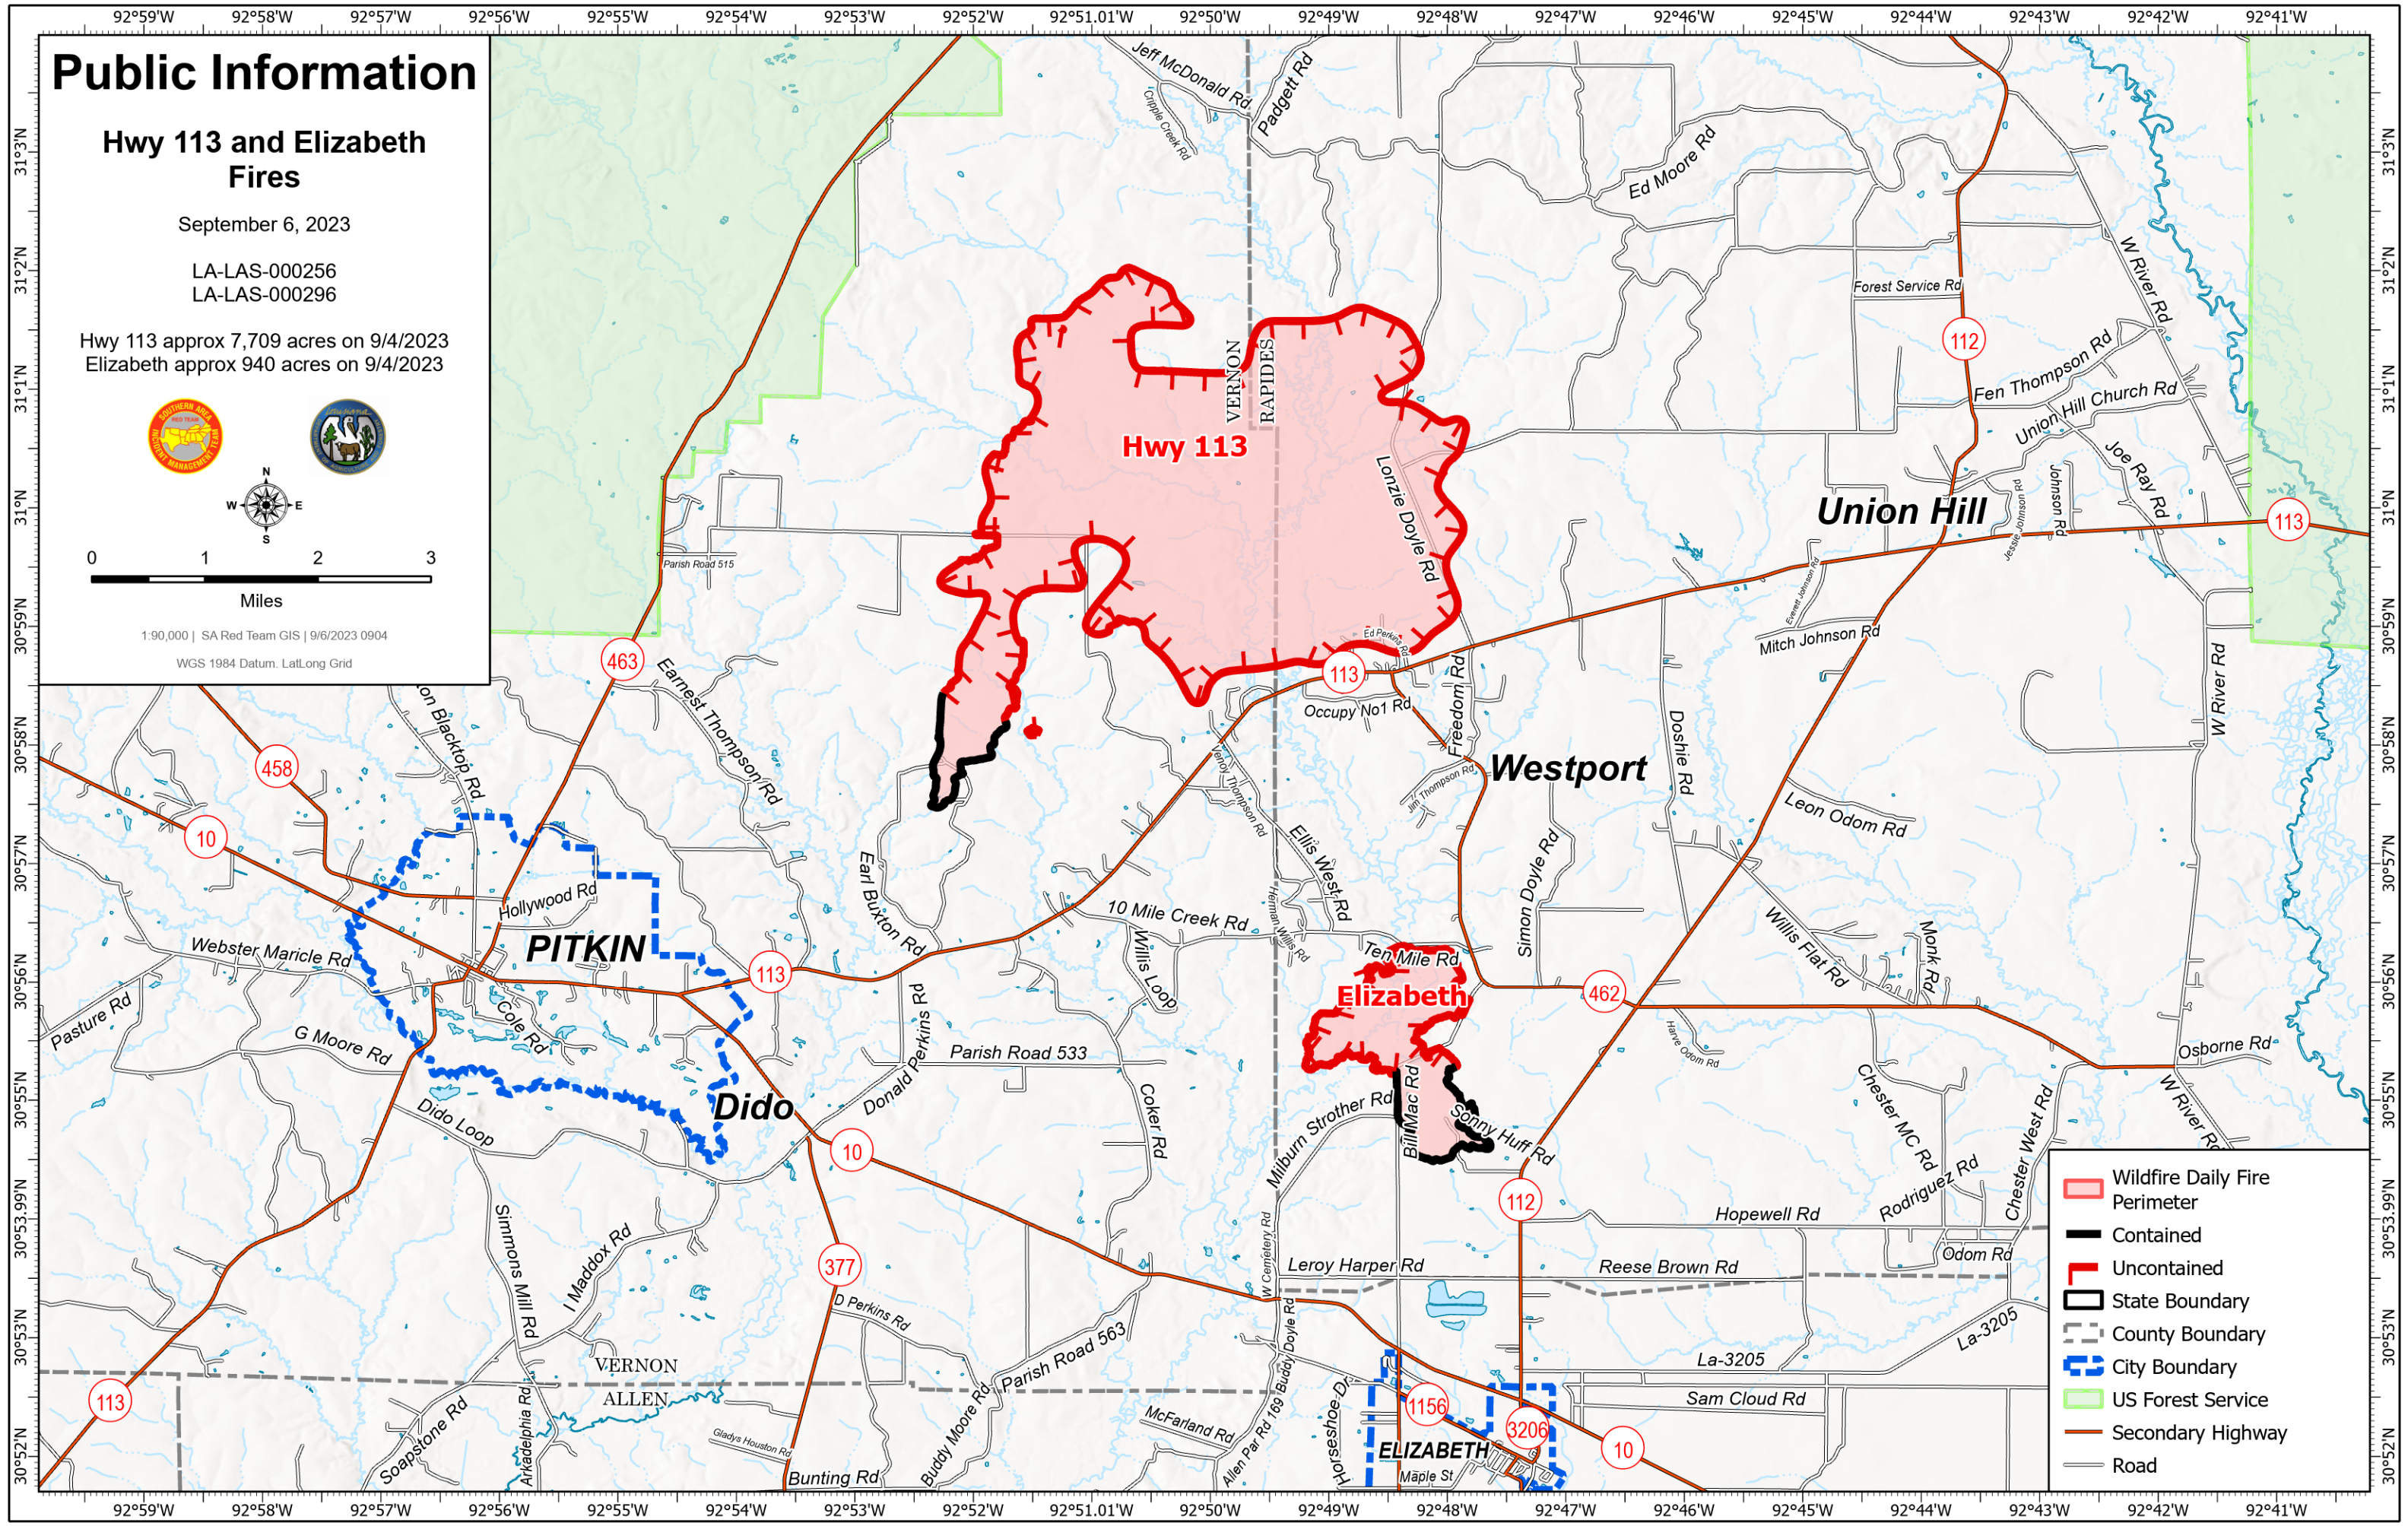

Public Information

Hwy 113 and Elizabeth Fires

September 6, 2023

LA-LAS-000256
LA-LAS-000296

Hwy 113 approx 7,709 acres on 9/4/2023
Elizabeth approx 940 acres on 9/4/2023

1:90,000 | SA Red Team GIS | 9/6/2023 0904
WGS 1984 Datum. Lat/Long Grid

- Wildfire Daily Fire Perimeter
- Contained
- Uncontained
- State Boundary
- County Boundary
- City Boundary
- US Forest Service
- Secondary Highway
- Road