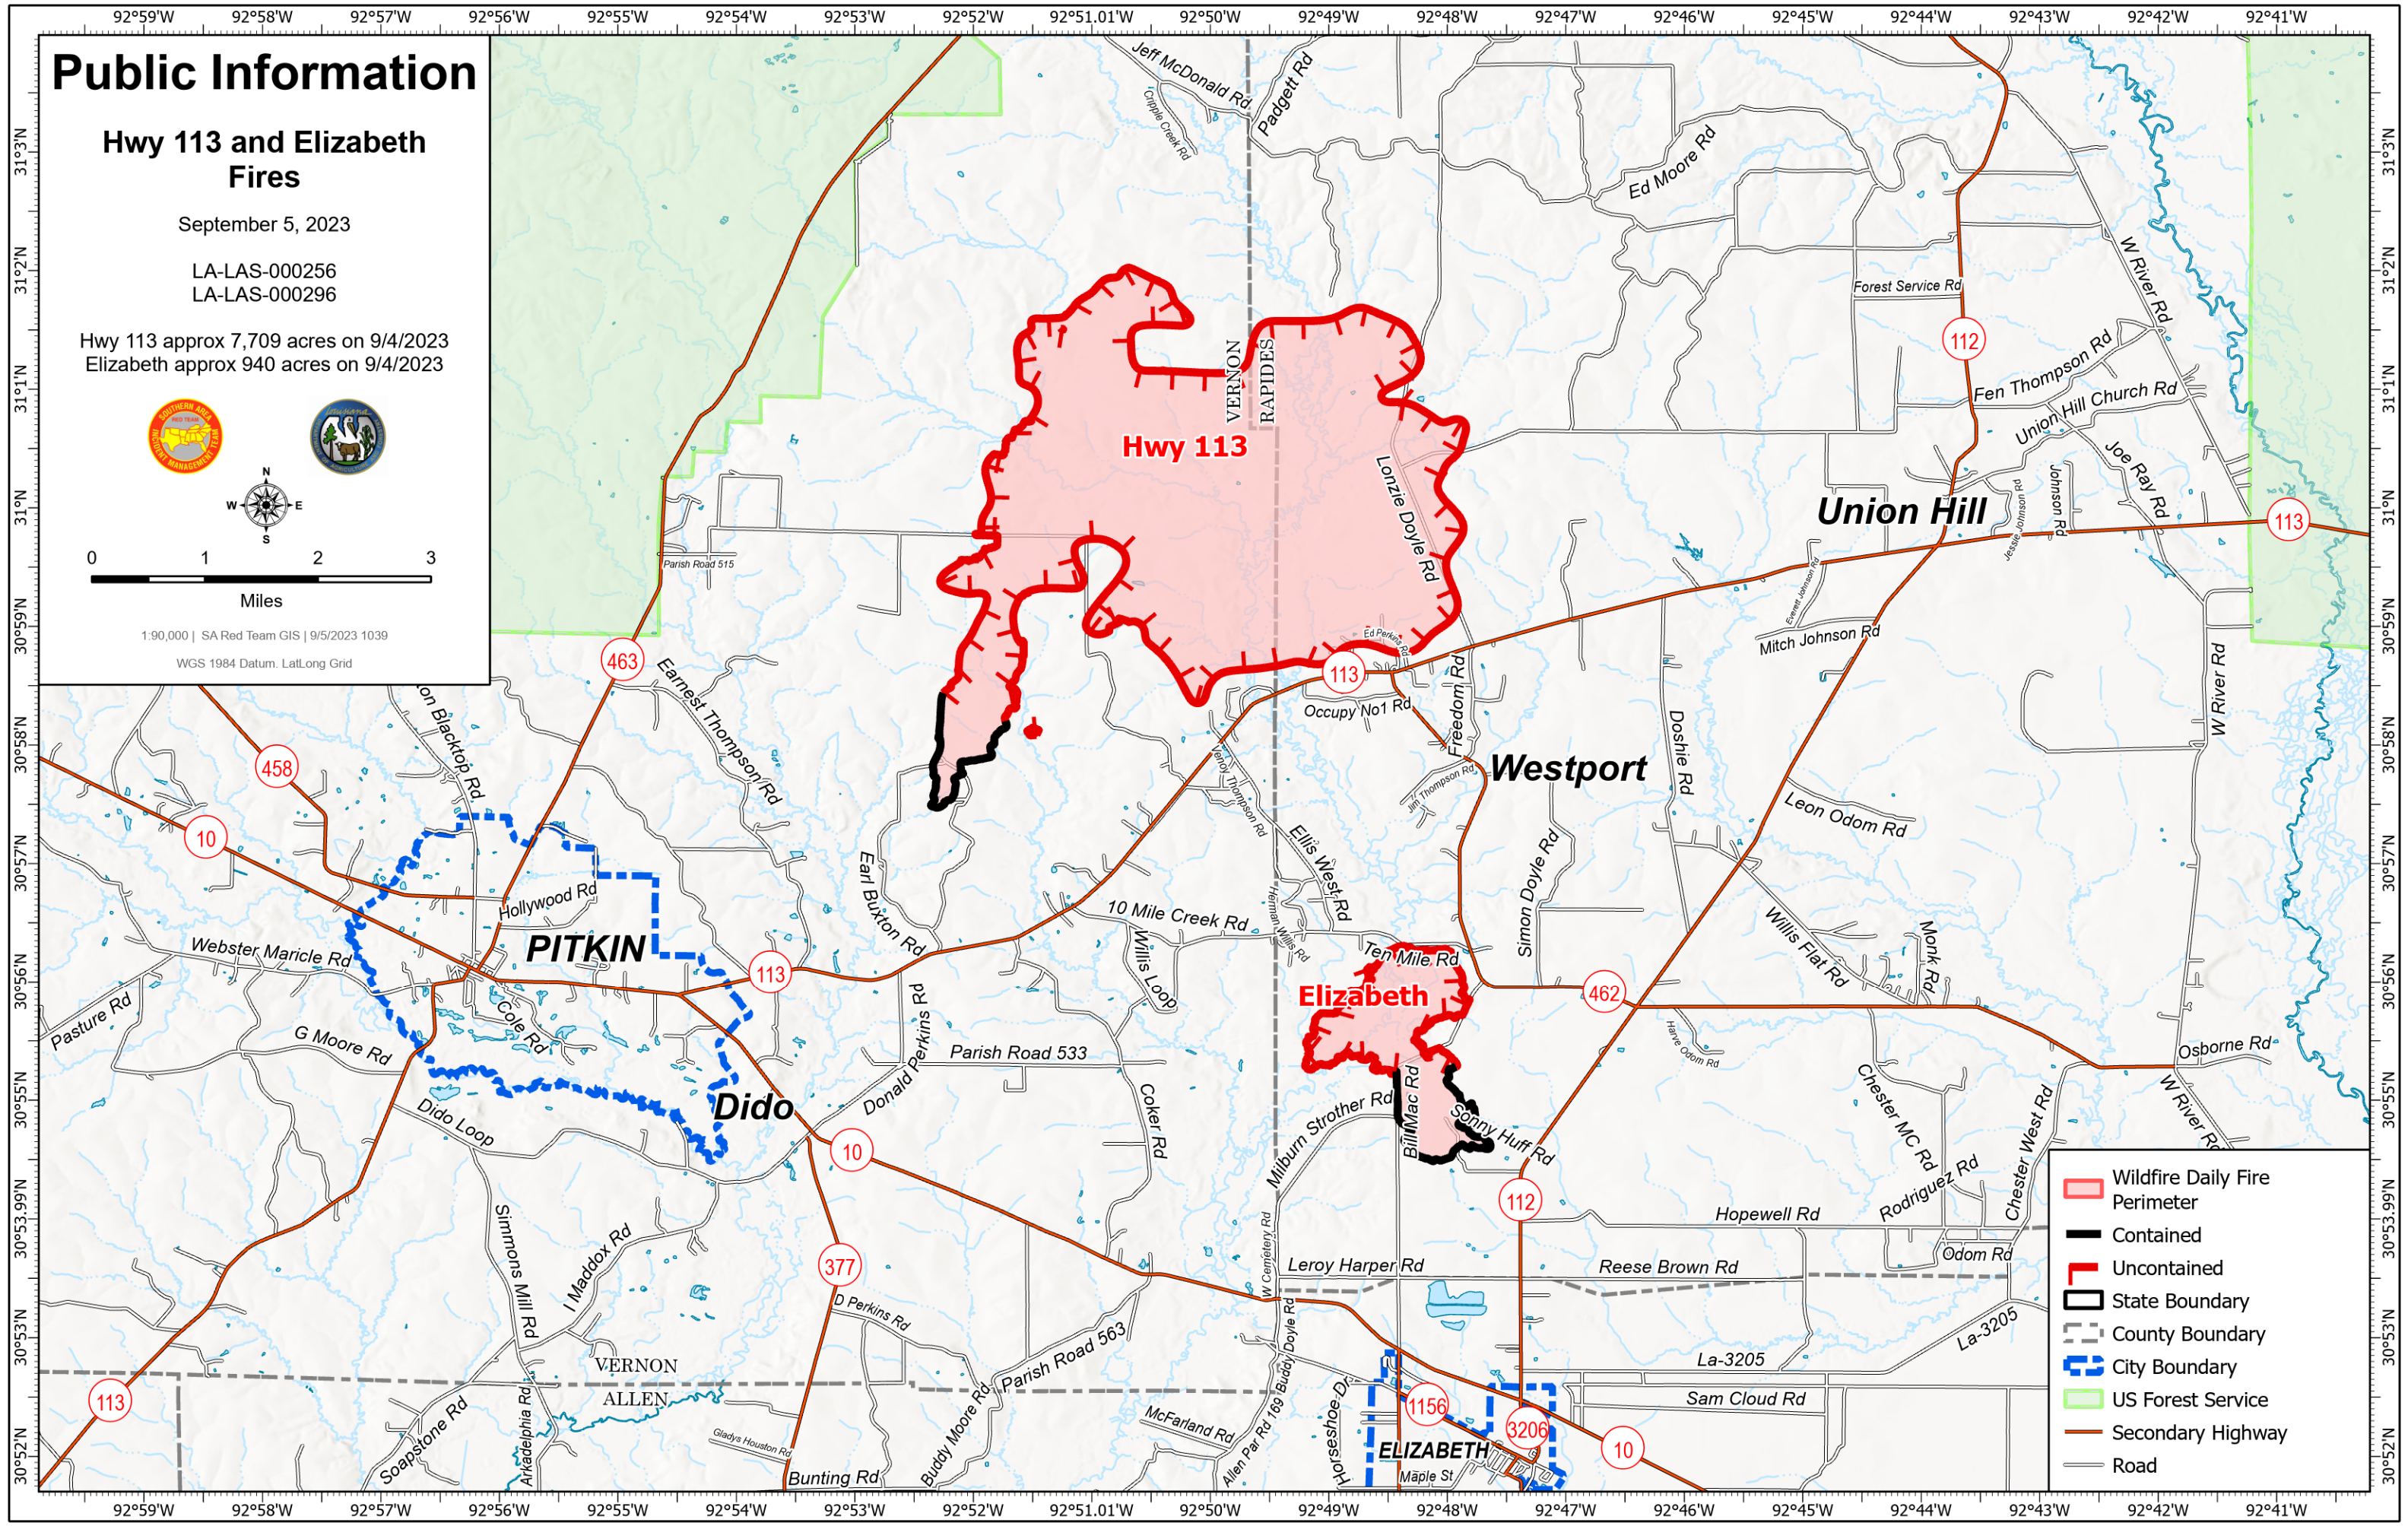

Public Information

Hwy 113 and Elizabeth Fires

September 5, 2023

LA-LAS-000256
LA-LAS-000296

Hwy 113 approx 7,709 acres on 9/4/2023
Elizabeth approx 940 acres on 9/4/2023

1:90,000 | SA Red Team GIS | 9/5/2023 1039
WGS 1984 Datum. Lat/Long Grid

- Wildfire Daily Fire Perimeter
- Contained
- Uncontained
- State Boundary
- County Boundary
- City Boundary
- US Forest Service
- Secondary Highway
- Road