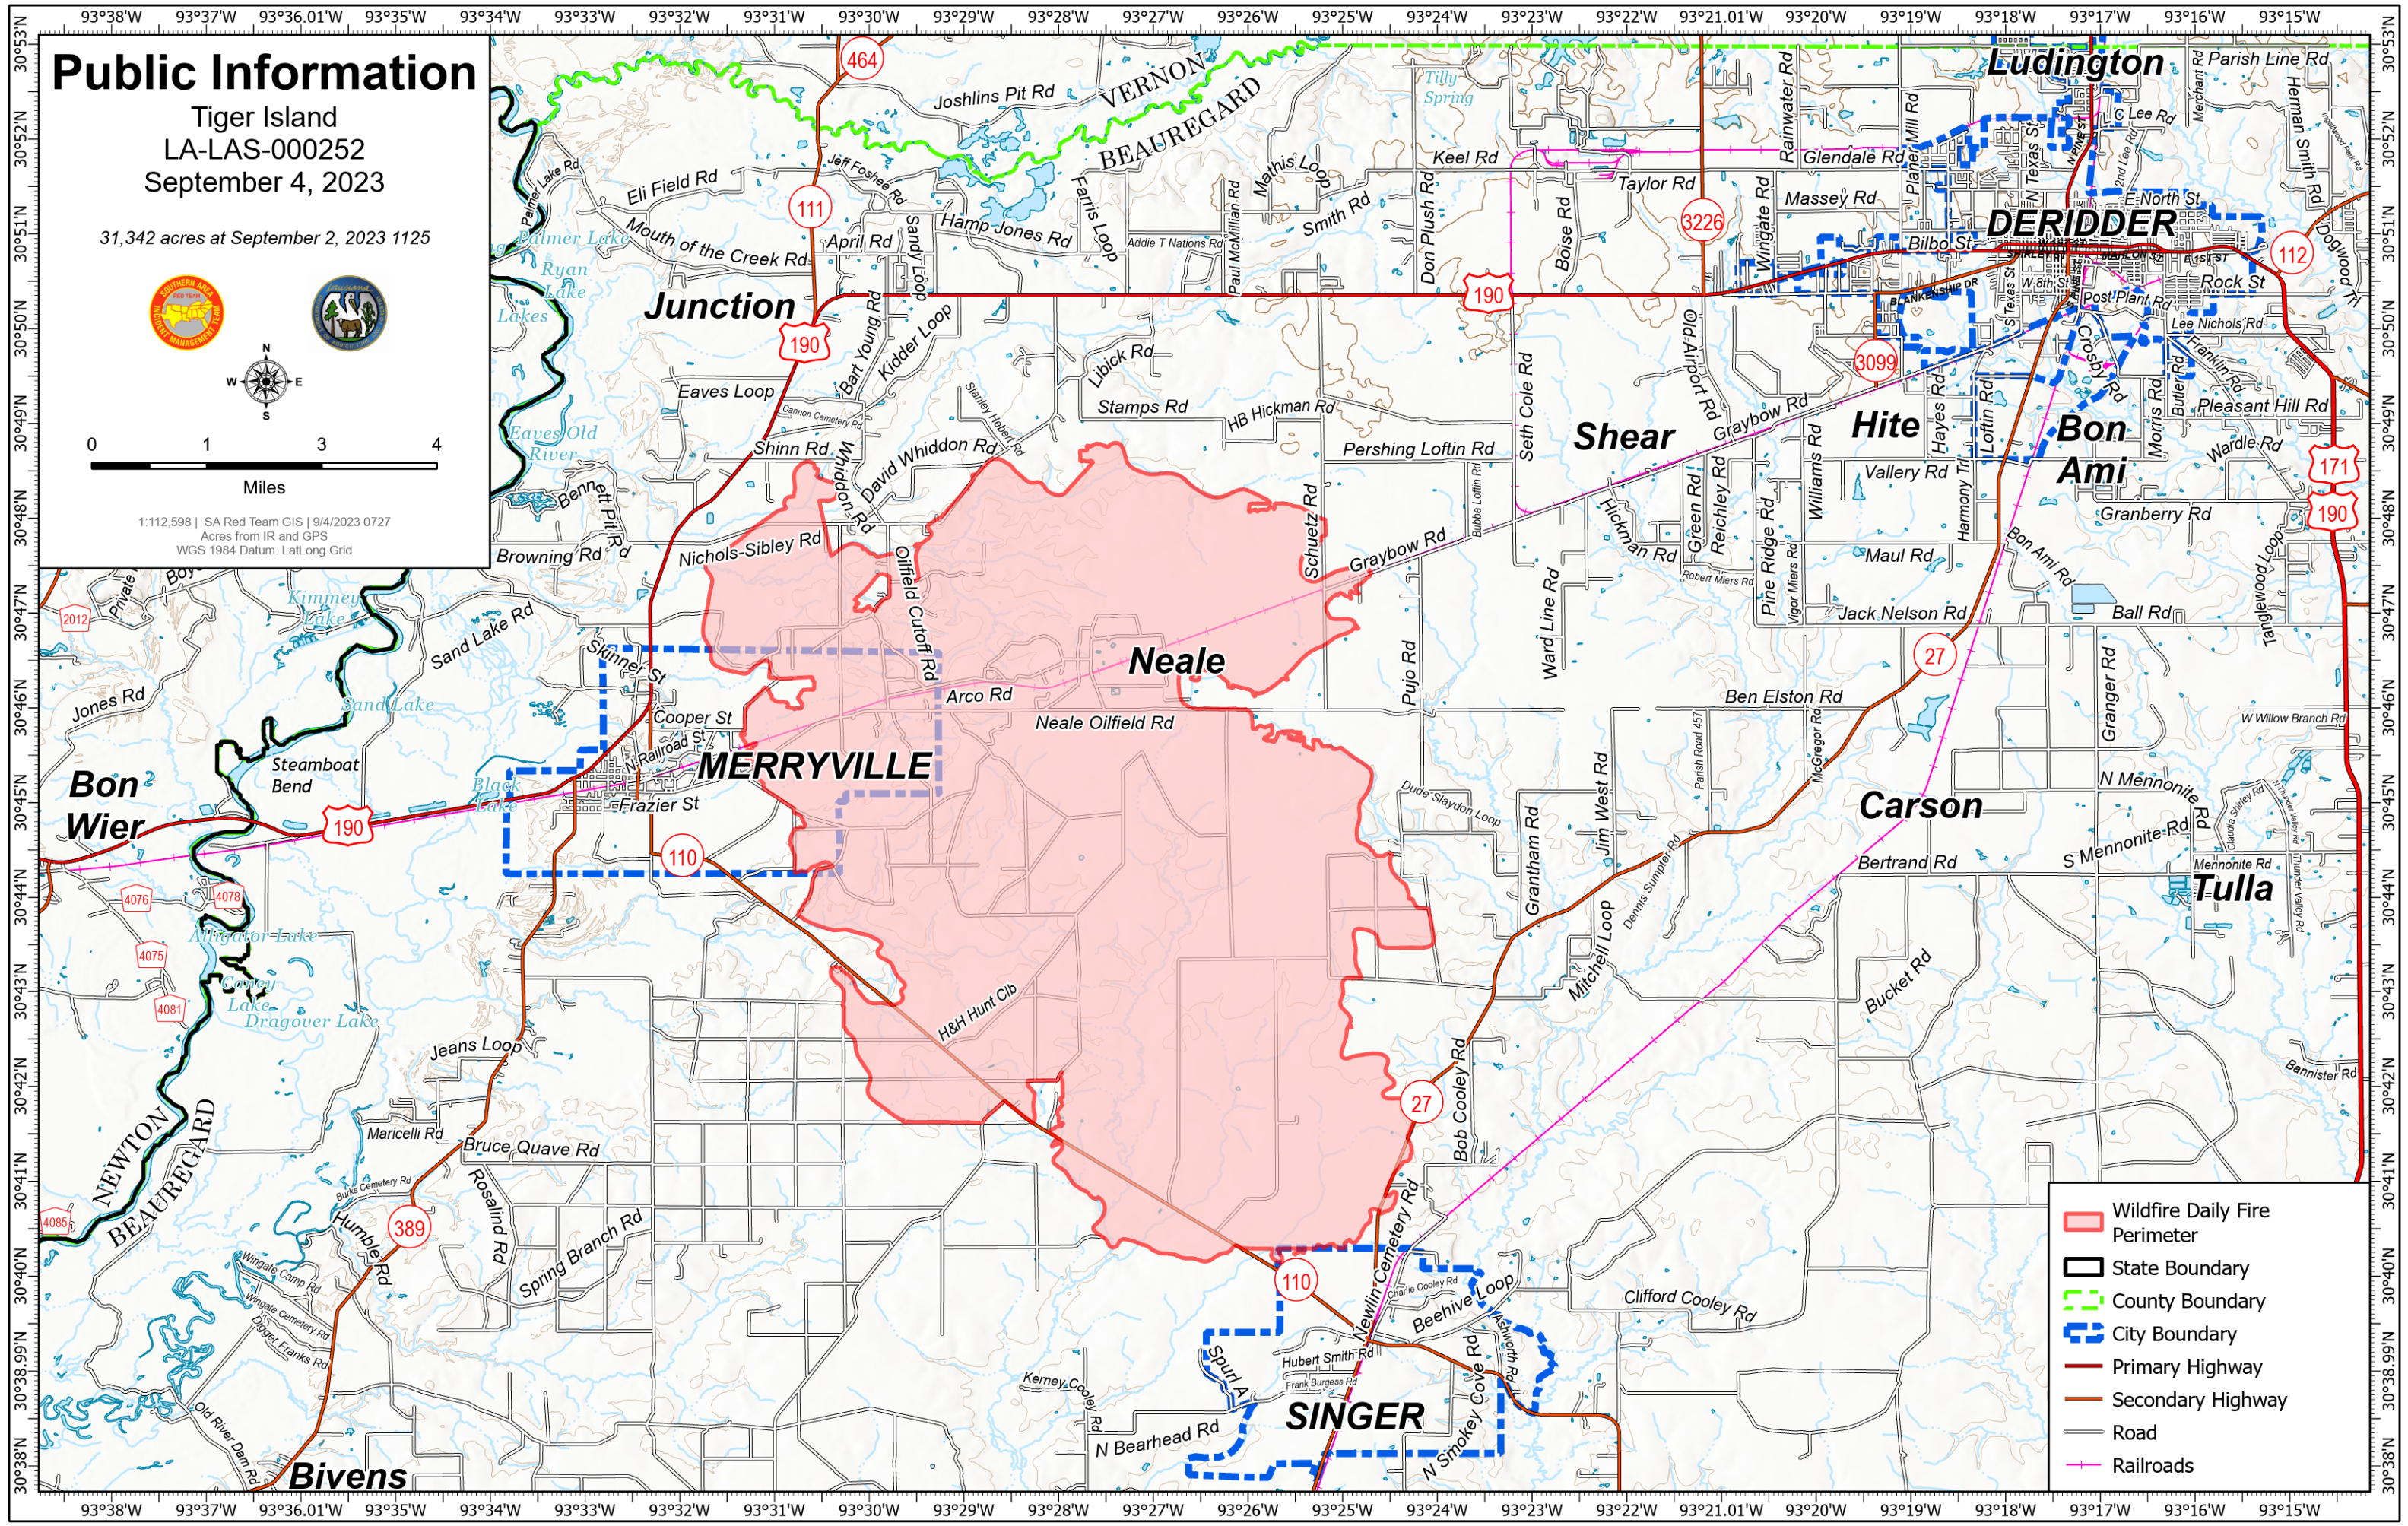

Public Information

Tiger Island
LA-LAS-000252
September 4, 2023

31,342 acres at September 2, 2023 1125

1:112,598 | SA Red Team GIS | 9/4/2023 0727
Acres from IR and GPS
WGS 1984 Datum, Lat/Long Grid

- Wildfire Daily Fire Perimeter
- State Boundary
- County Boundary
- City Boundary
- Primary Highway
- Secondary Highway
- Road
- Railroads