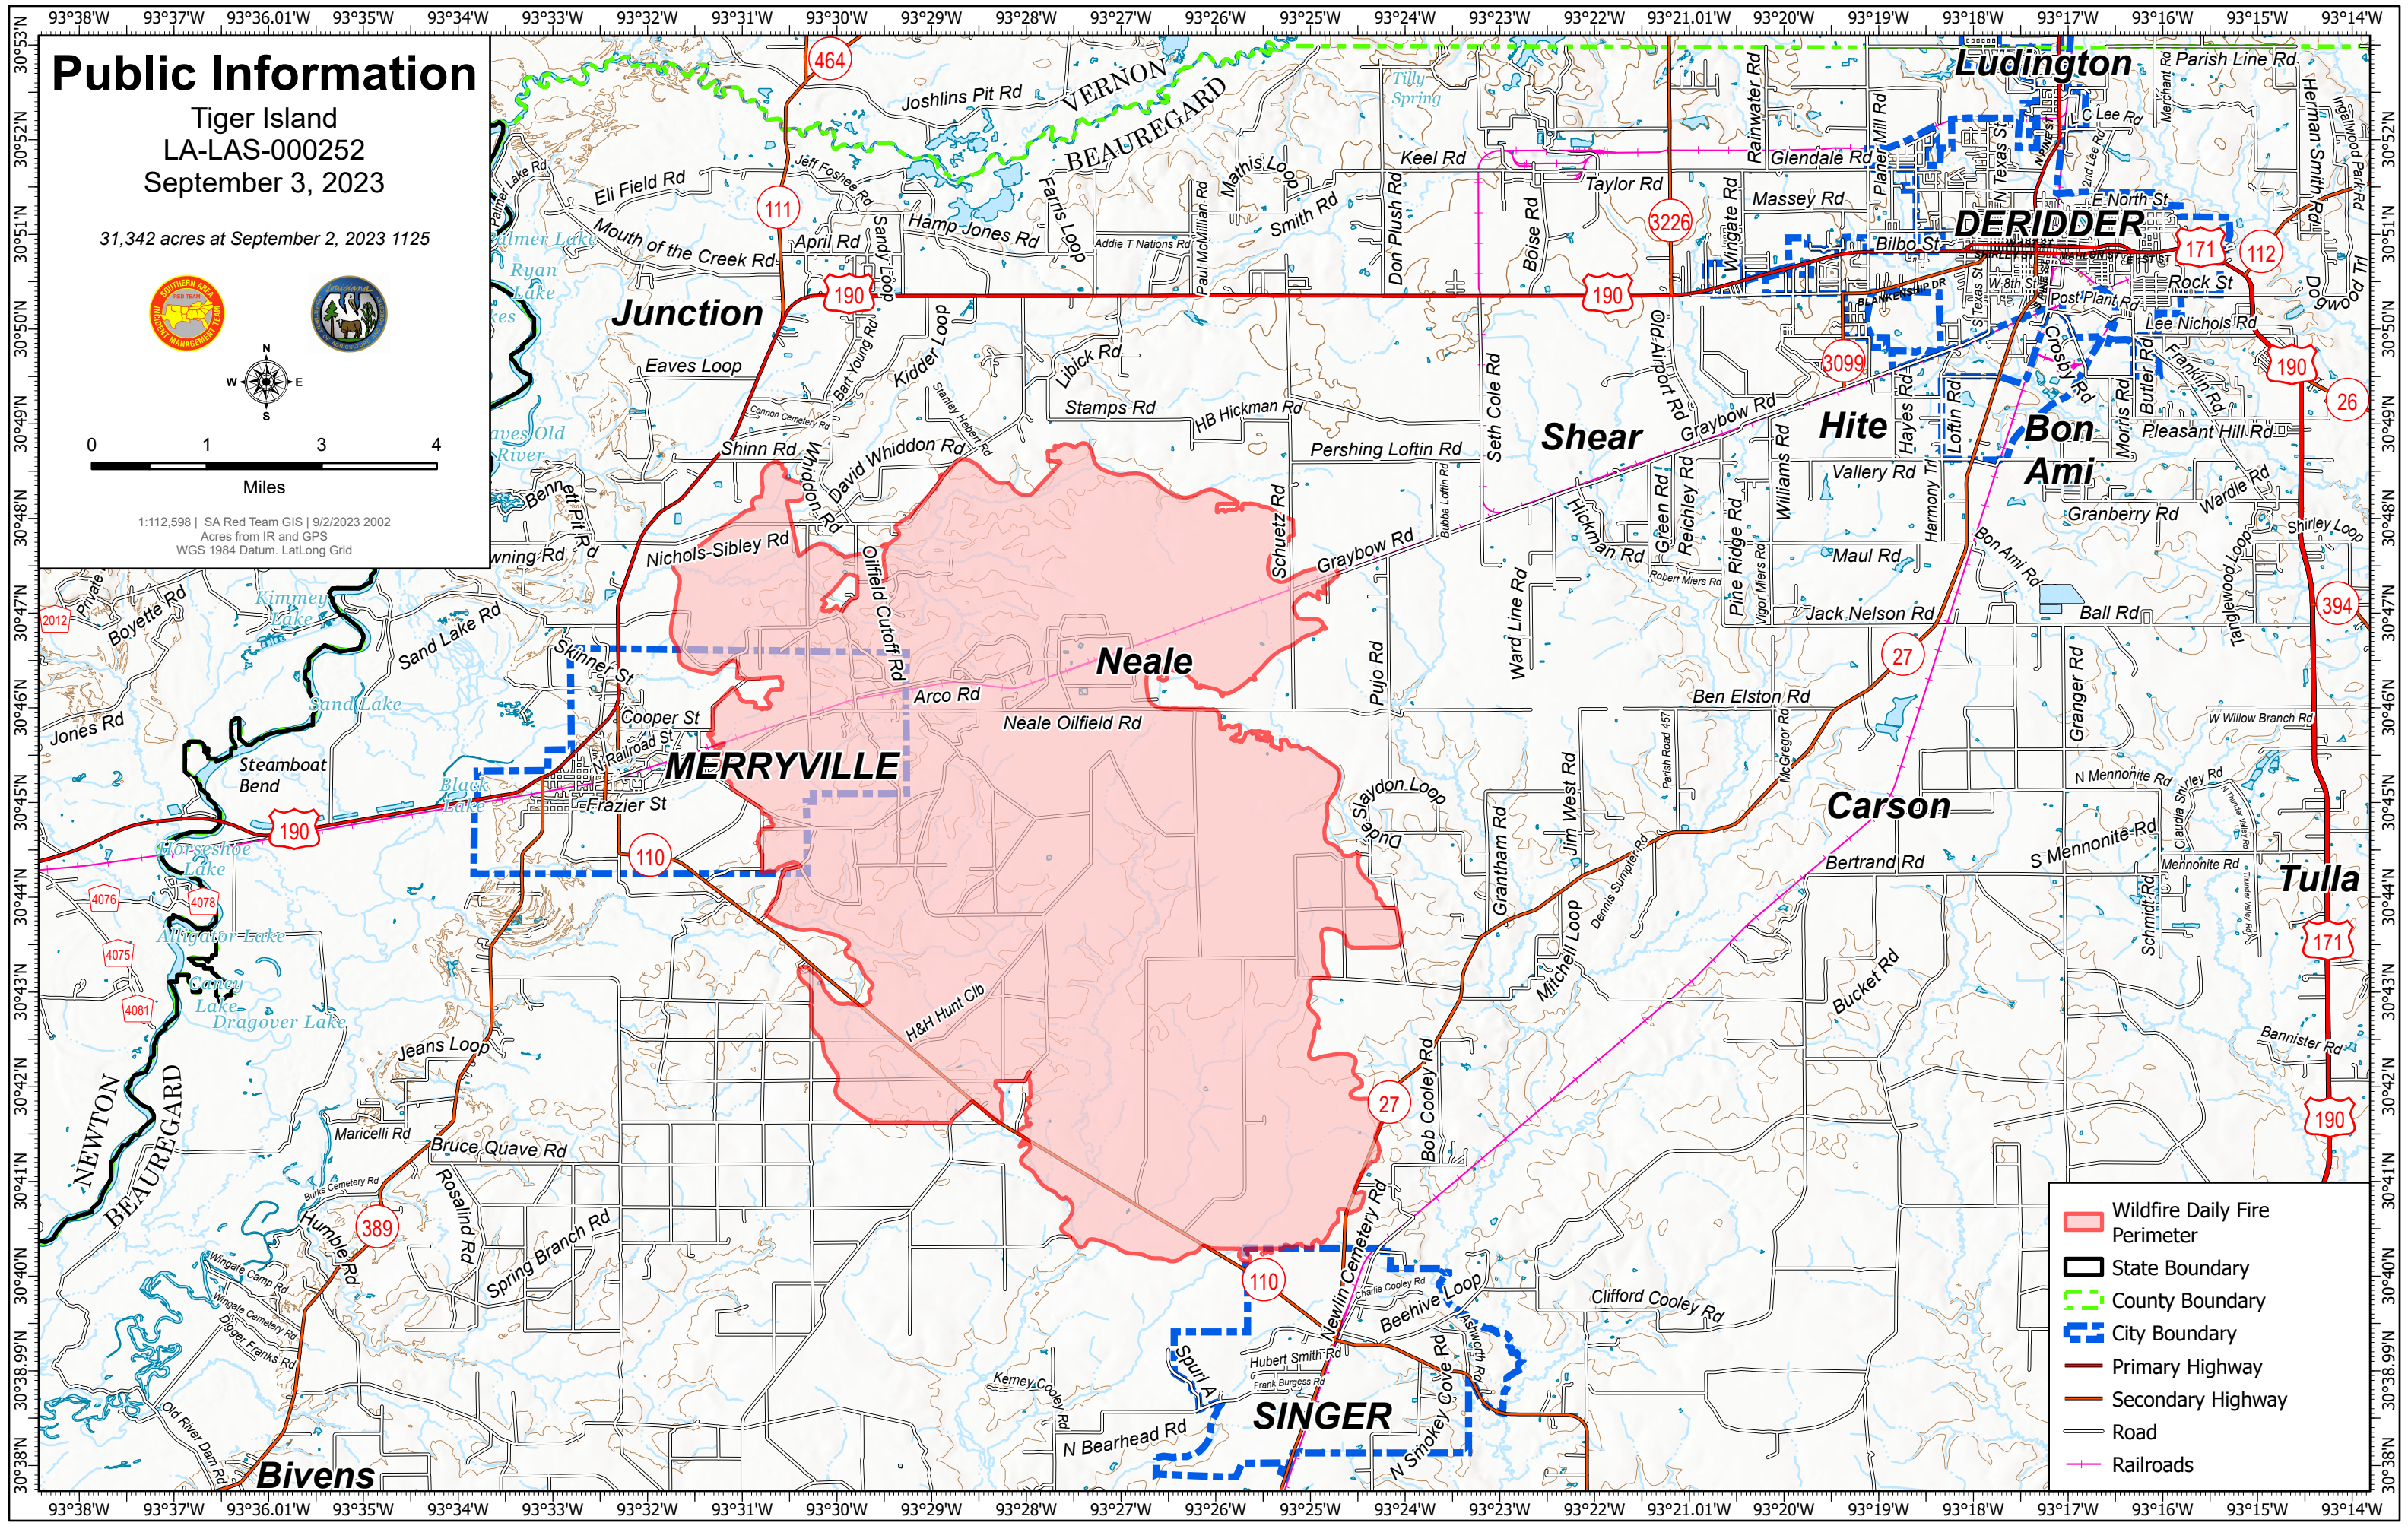

# Public Information

Tiger Island  
LA-LAS-000252  
September 3, 2023

31,342 acres at September 2, 2023 1125

1:112,598 | SA Red Team GIS | 9/2/2023 2002  
Acres from IR and GPS  
WGS 1984 Datum, LatLong Grid

- Wildfire Daily Fire Perimeter
- State Boundary
- County Boundary
- City Boundary
- Primary Highway
- Secondary Highway
- Road
- Railroads