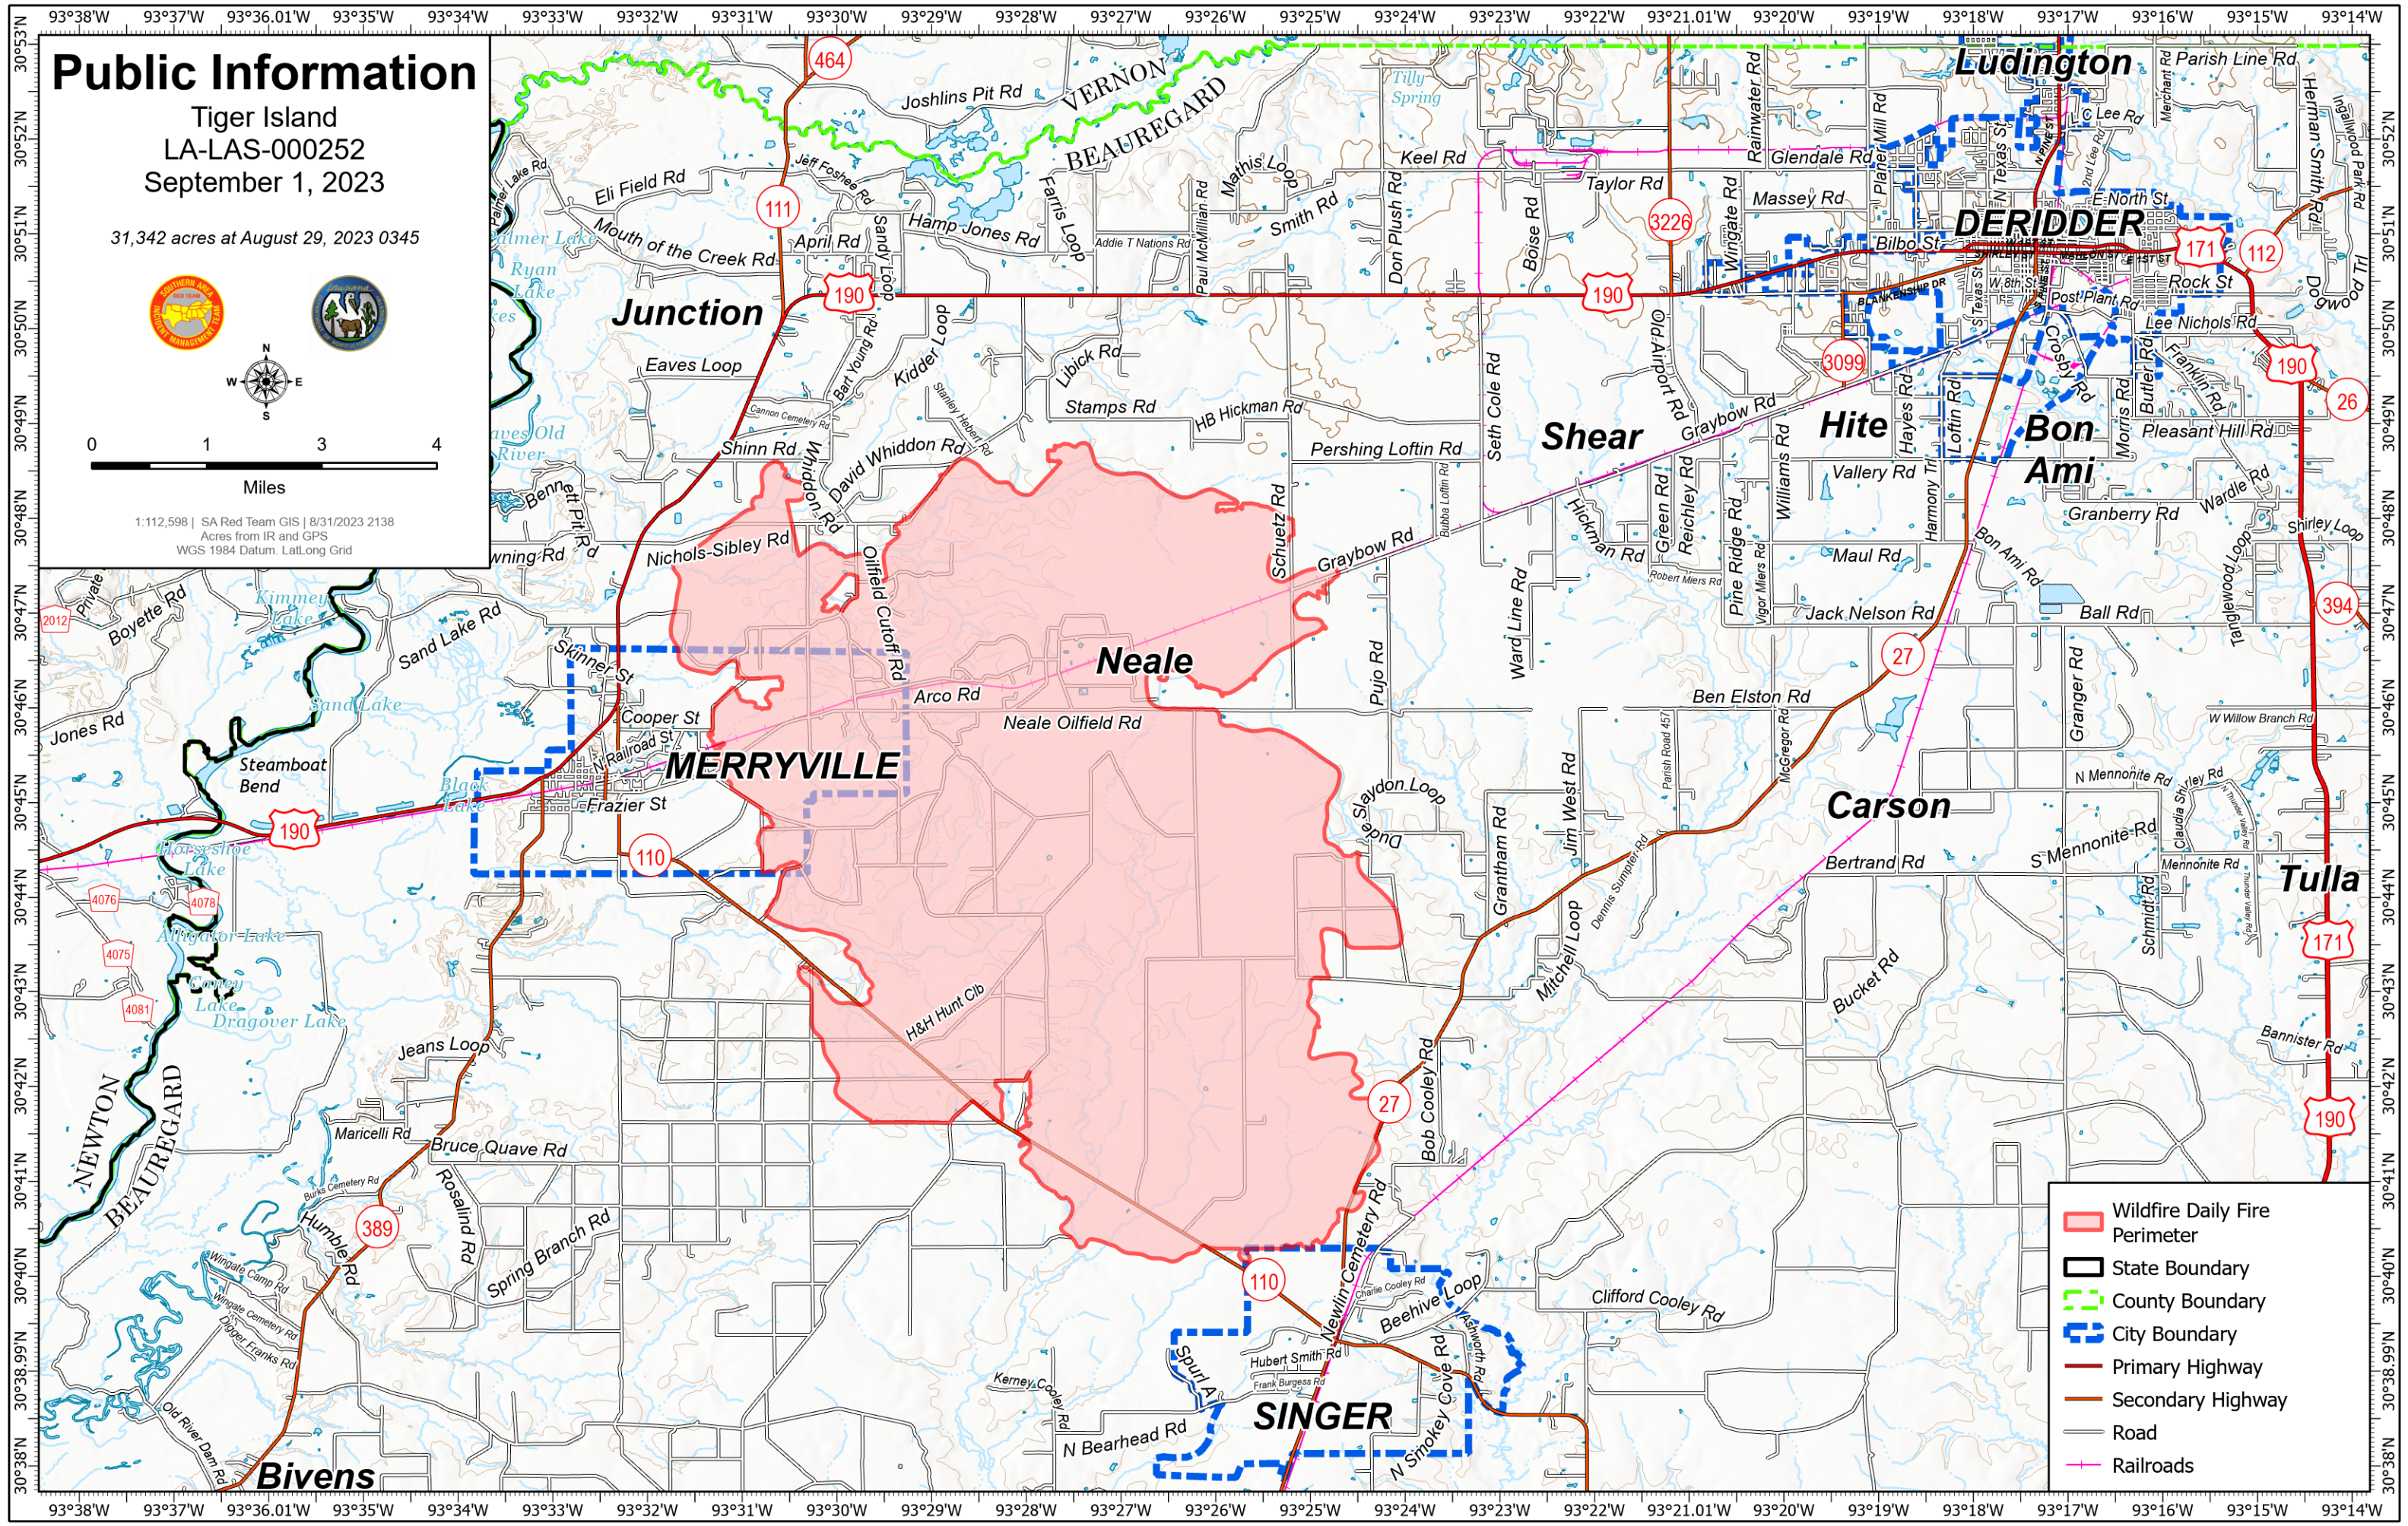

Public Information

Tiger Island
LA-LAS-000252
September 1, 2023

31,342 acres at August 29, 2023 0345

1:112,598 | SA Red Team GIS | 8/31/2023 2138
Acres from IR and GPS
WGS 1984 Datum, Lat/Long Grid

- Wildfire Daily Fire Perimeter
- State Boundary
- County Boundary
- City Boundary
- Primary Highway
- Secondary Highway
- Road
- Railroads