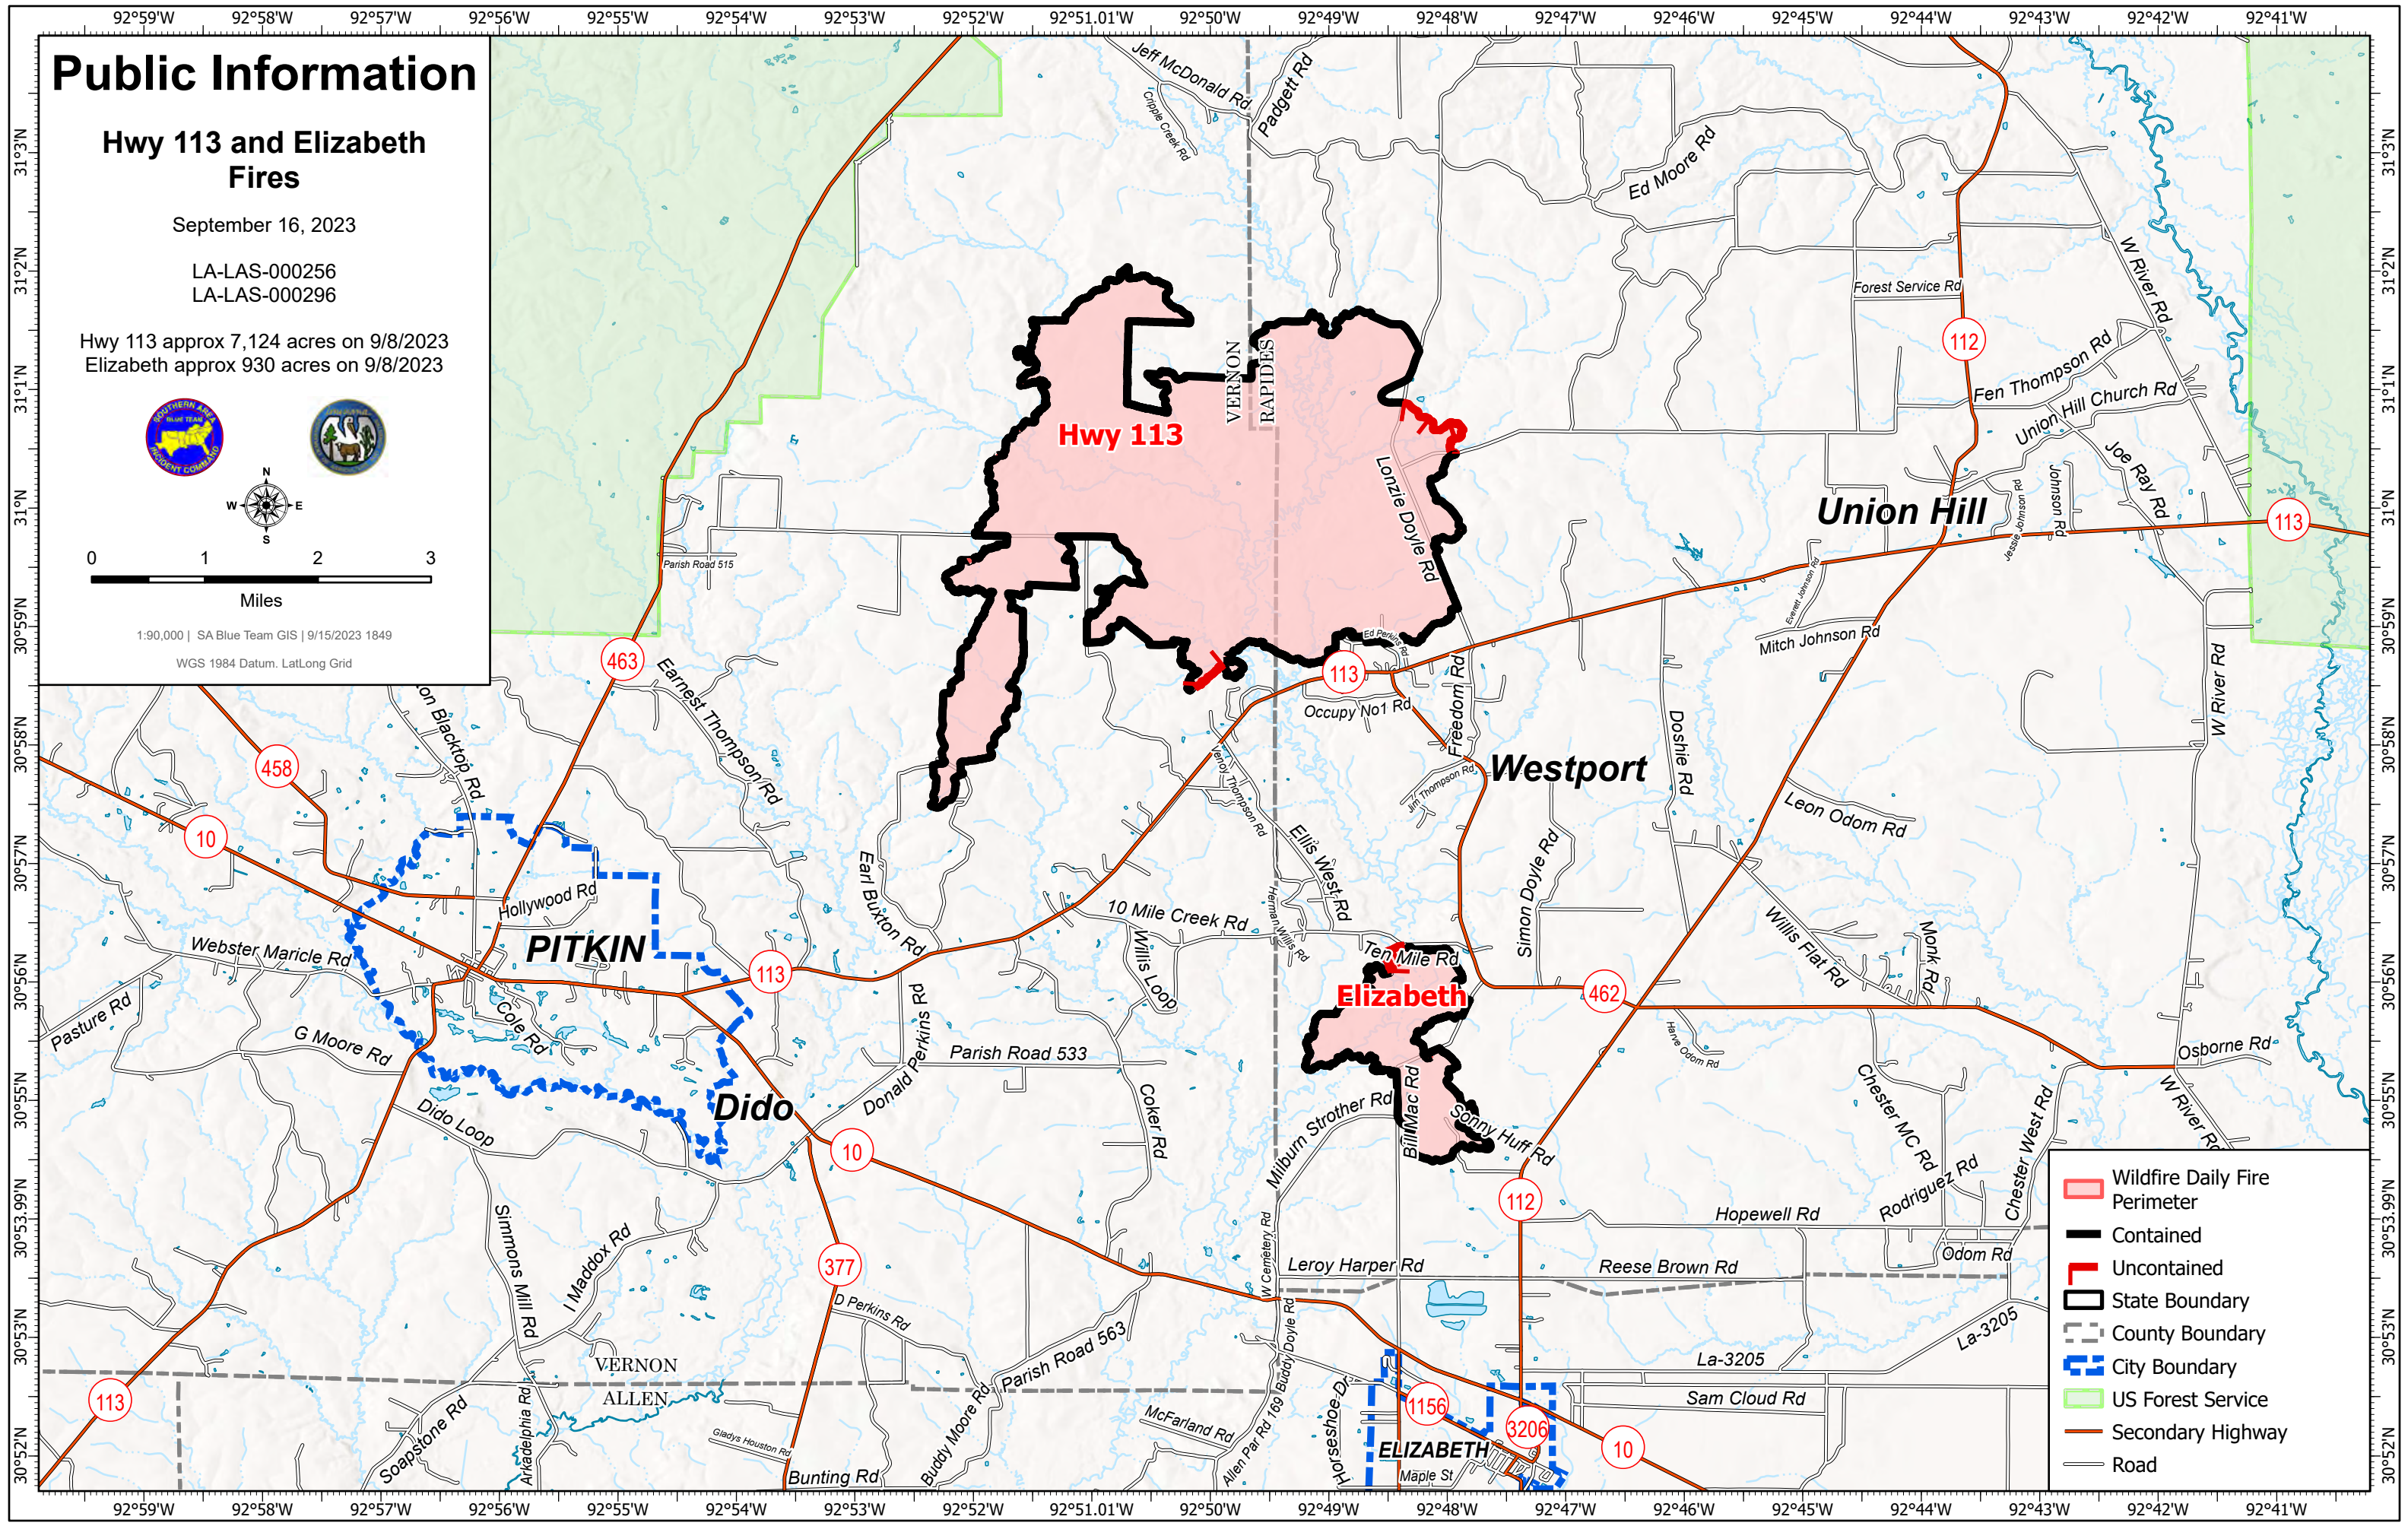

## Hwy 113 and Elizabeth Fires

September 16, 2023

LA-LAS-000256  
LA-LAS-000296

Hwy 113 approx 7,124 acres on 9/8/2023  
Elizabeth approx 930 acres on 9/8/2023

1:90,000 | SA Blue Team GIS | 9/15/2023 1849

WGS 1984 Datum. LatLong Grid

- Wildfire Daily Fire Perimeter
- Contained
- Uncontained
- State Boundary
- County Boundary
- City Boundary
- US Forest Service
- Secondary Highway
- Road