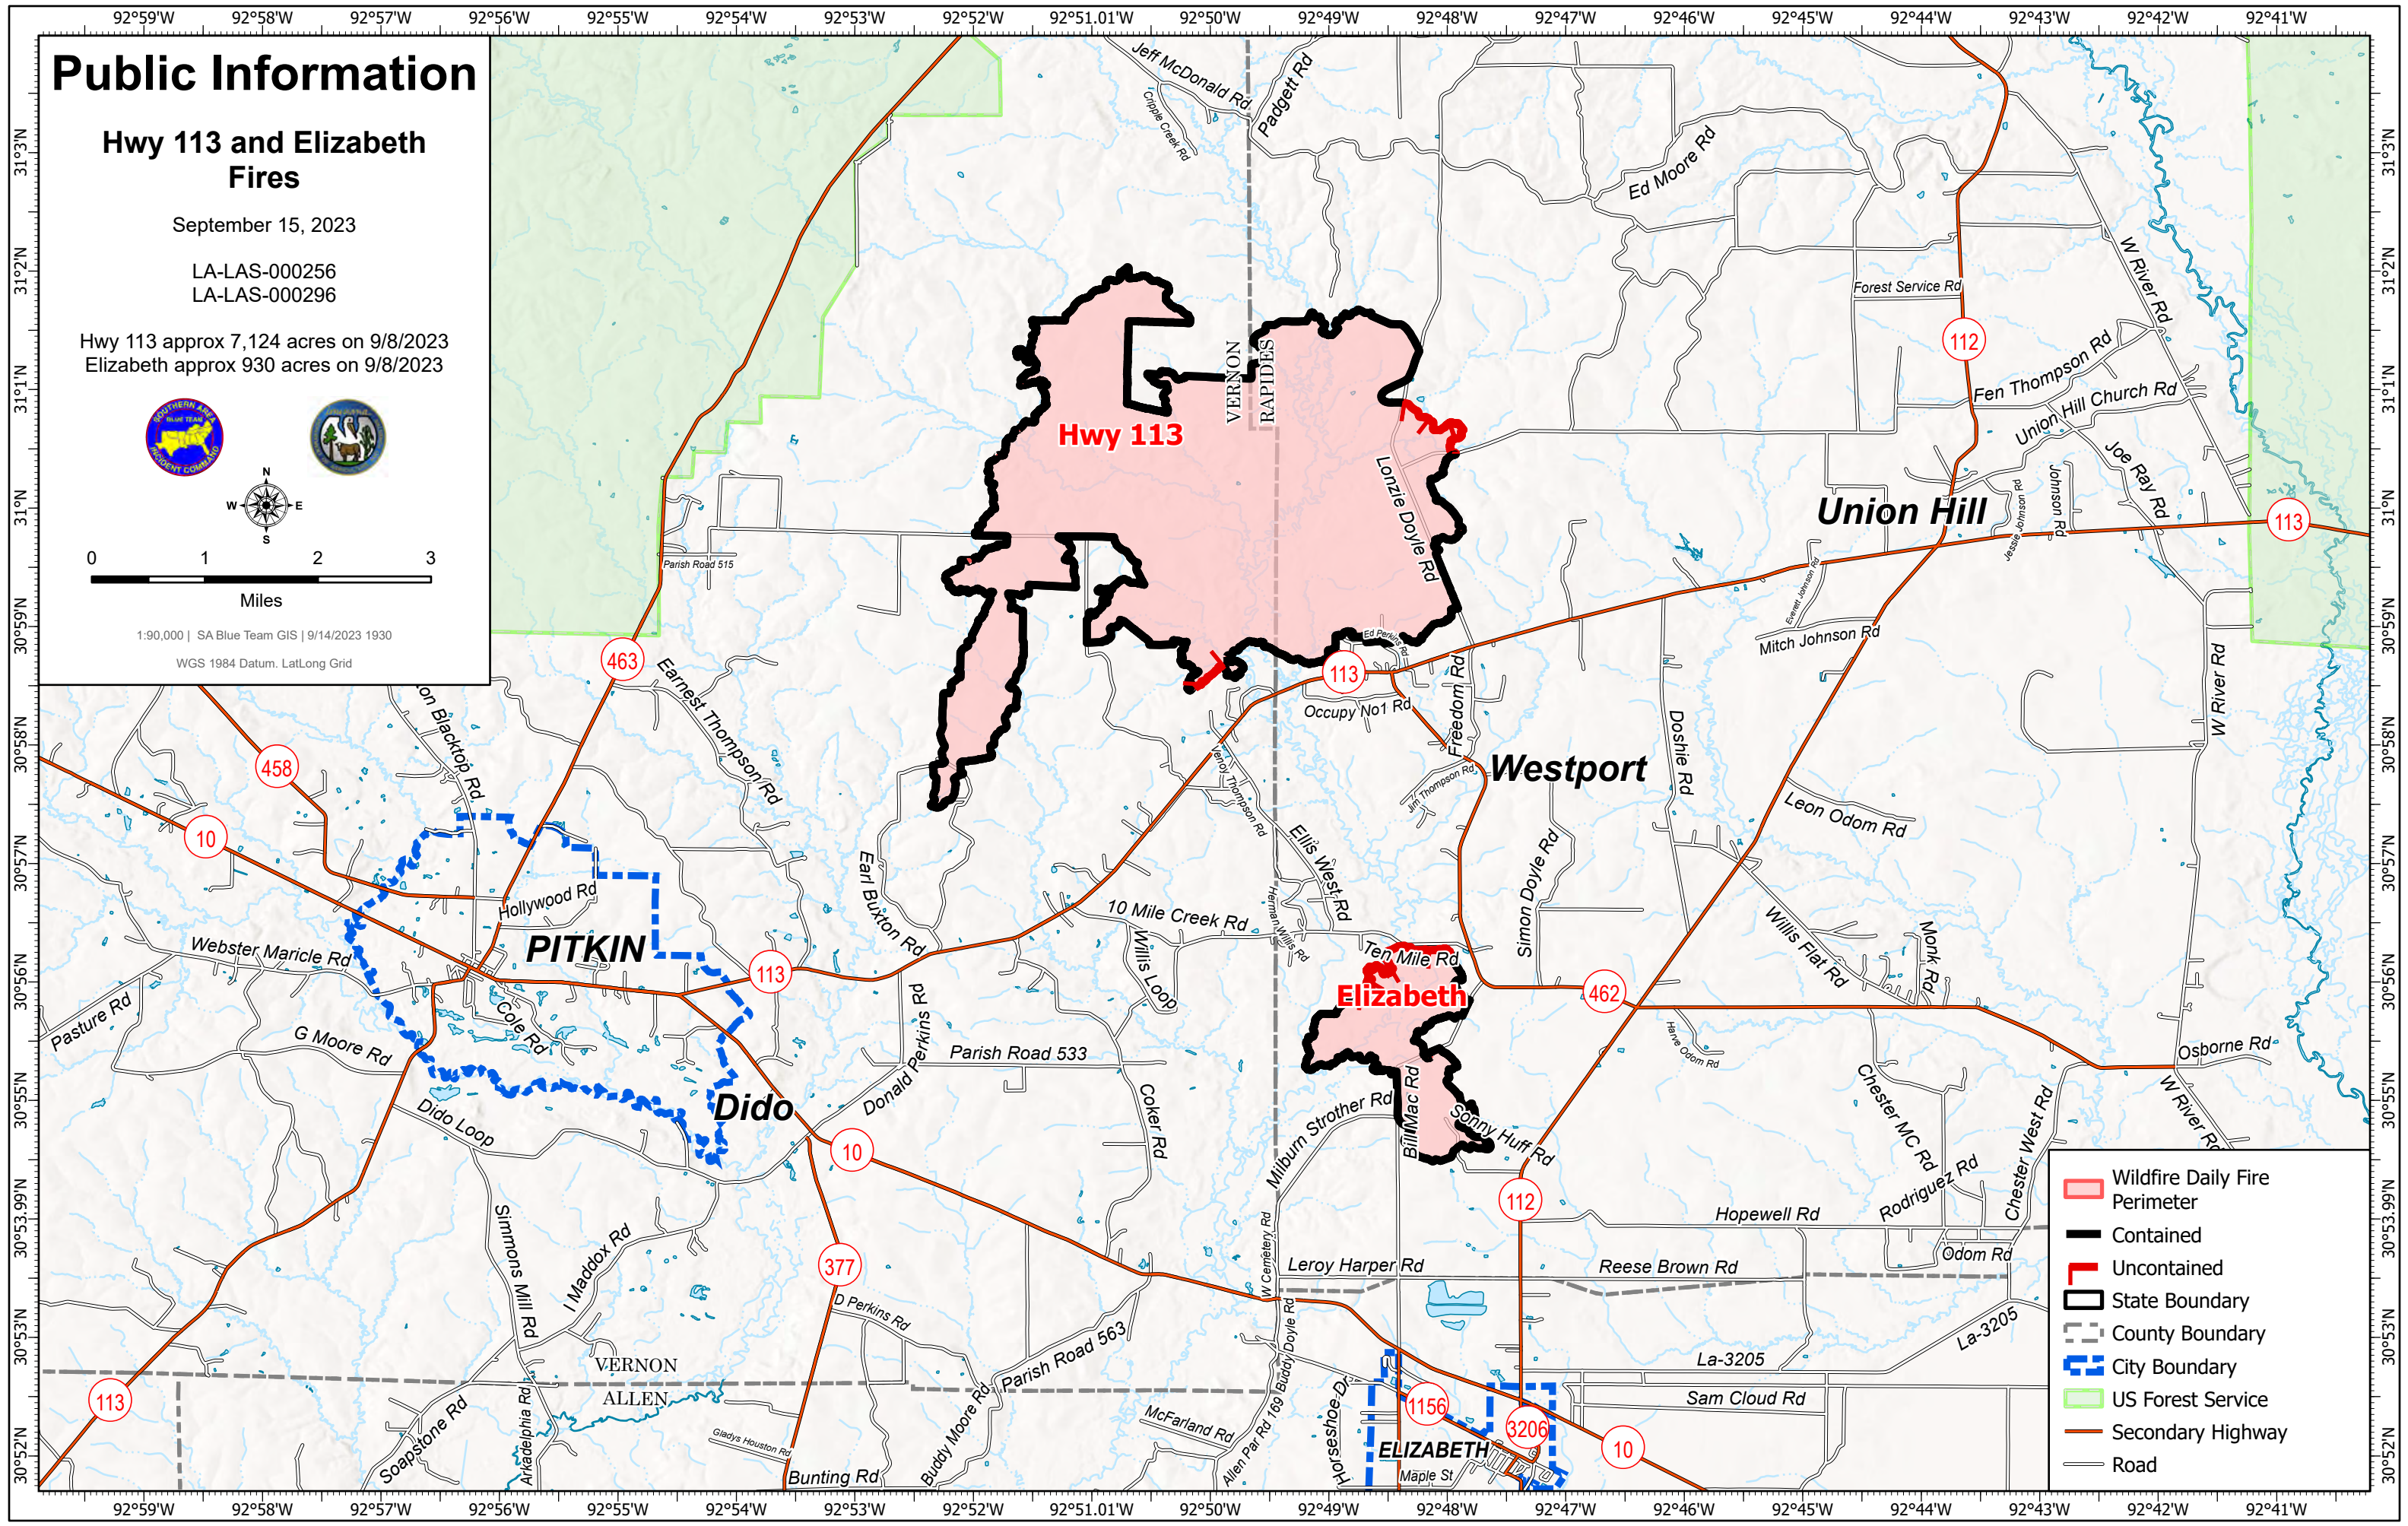

Public Information

Hwy 113 and Elizabeth Fires

September 15, 2023

LA-LAS-000256
LA-LAS-000296

Hwy 113 approx 7,124 acres on 9/8/2023
Elizabeth approx 930 acres on 9/8/2023

1:90,000 | SA Blue Team GIS | 9/14/2023 1930
WGS 1984 Datum. LatLong Grid

- Wildfire Daily Fire Perimeter
- Contained
- Uncontained
- State Boundary
- County Boundary
- City Boundary
- US Forest Service
- Secondary Highway
- Road