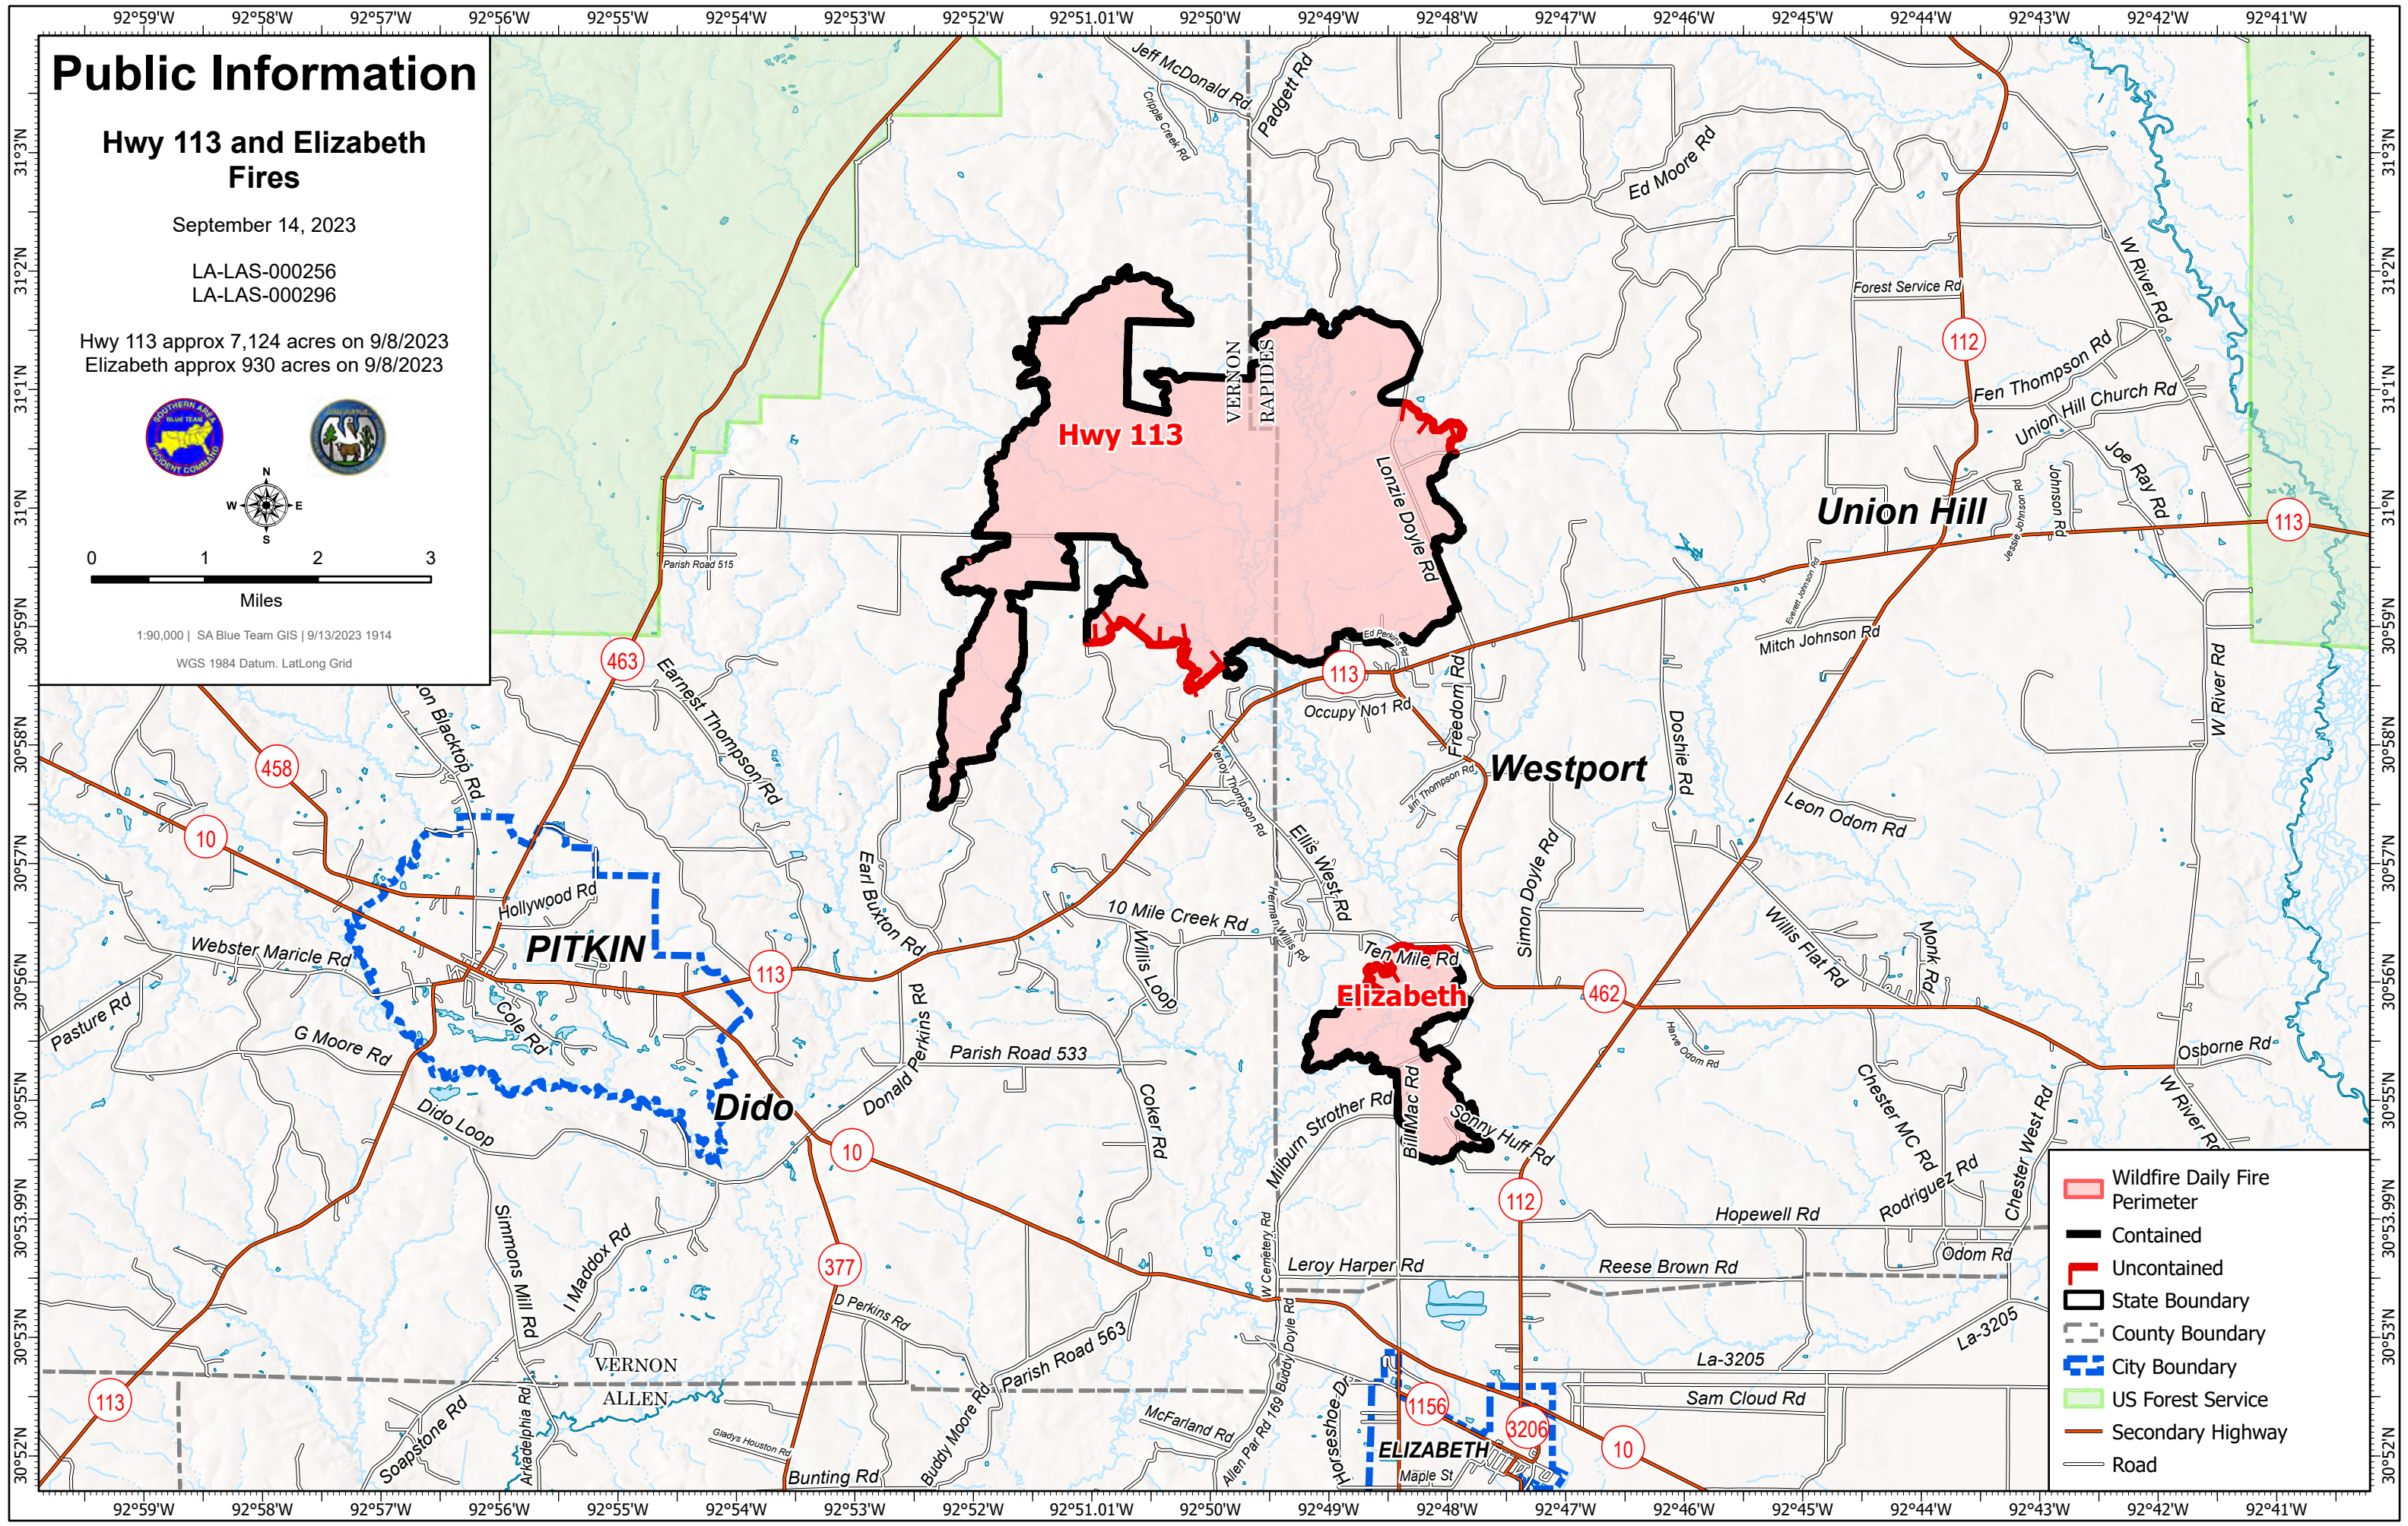

## Hwy 113 and Elizabeth Fires

September 14, 2023

LA-LAS-000256  
LA-LAS-000296

Hwy 113 approx 7,124 acres on 9/8/2023  
Elizabeth approx 930 acres on 9/8/2023

1:90,000 | SA Blue Team GIS | 9/13/2023 1914  
WGS 1984 Datum. LatLong Grid

- Wildfire Daily Fire Perimeter
- Contained
- Uncontained
- State Boundary
- County Boundary
- City Boundary
- US Forest Service
- Secondary Highway
- Road