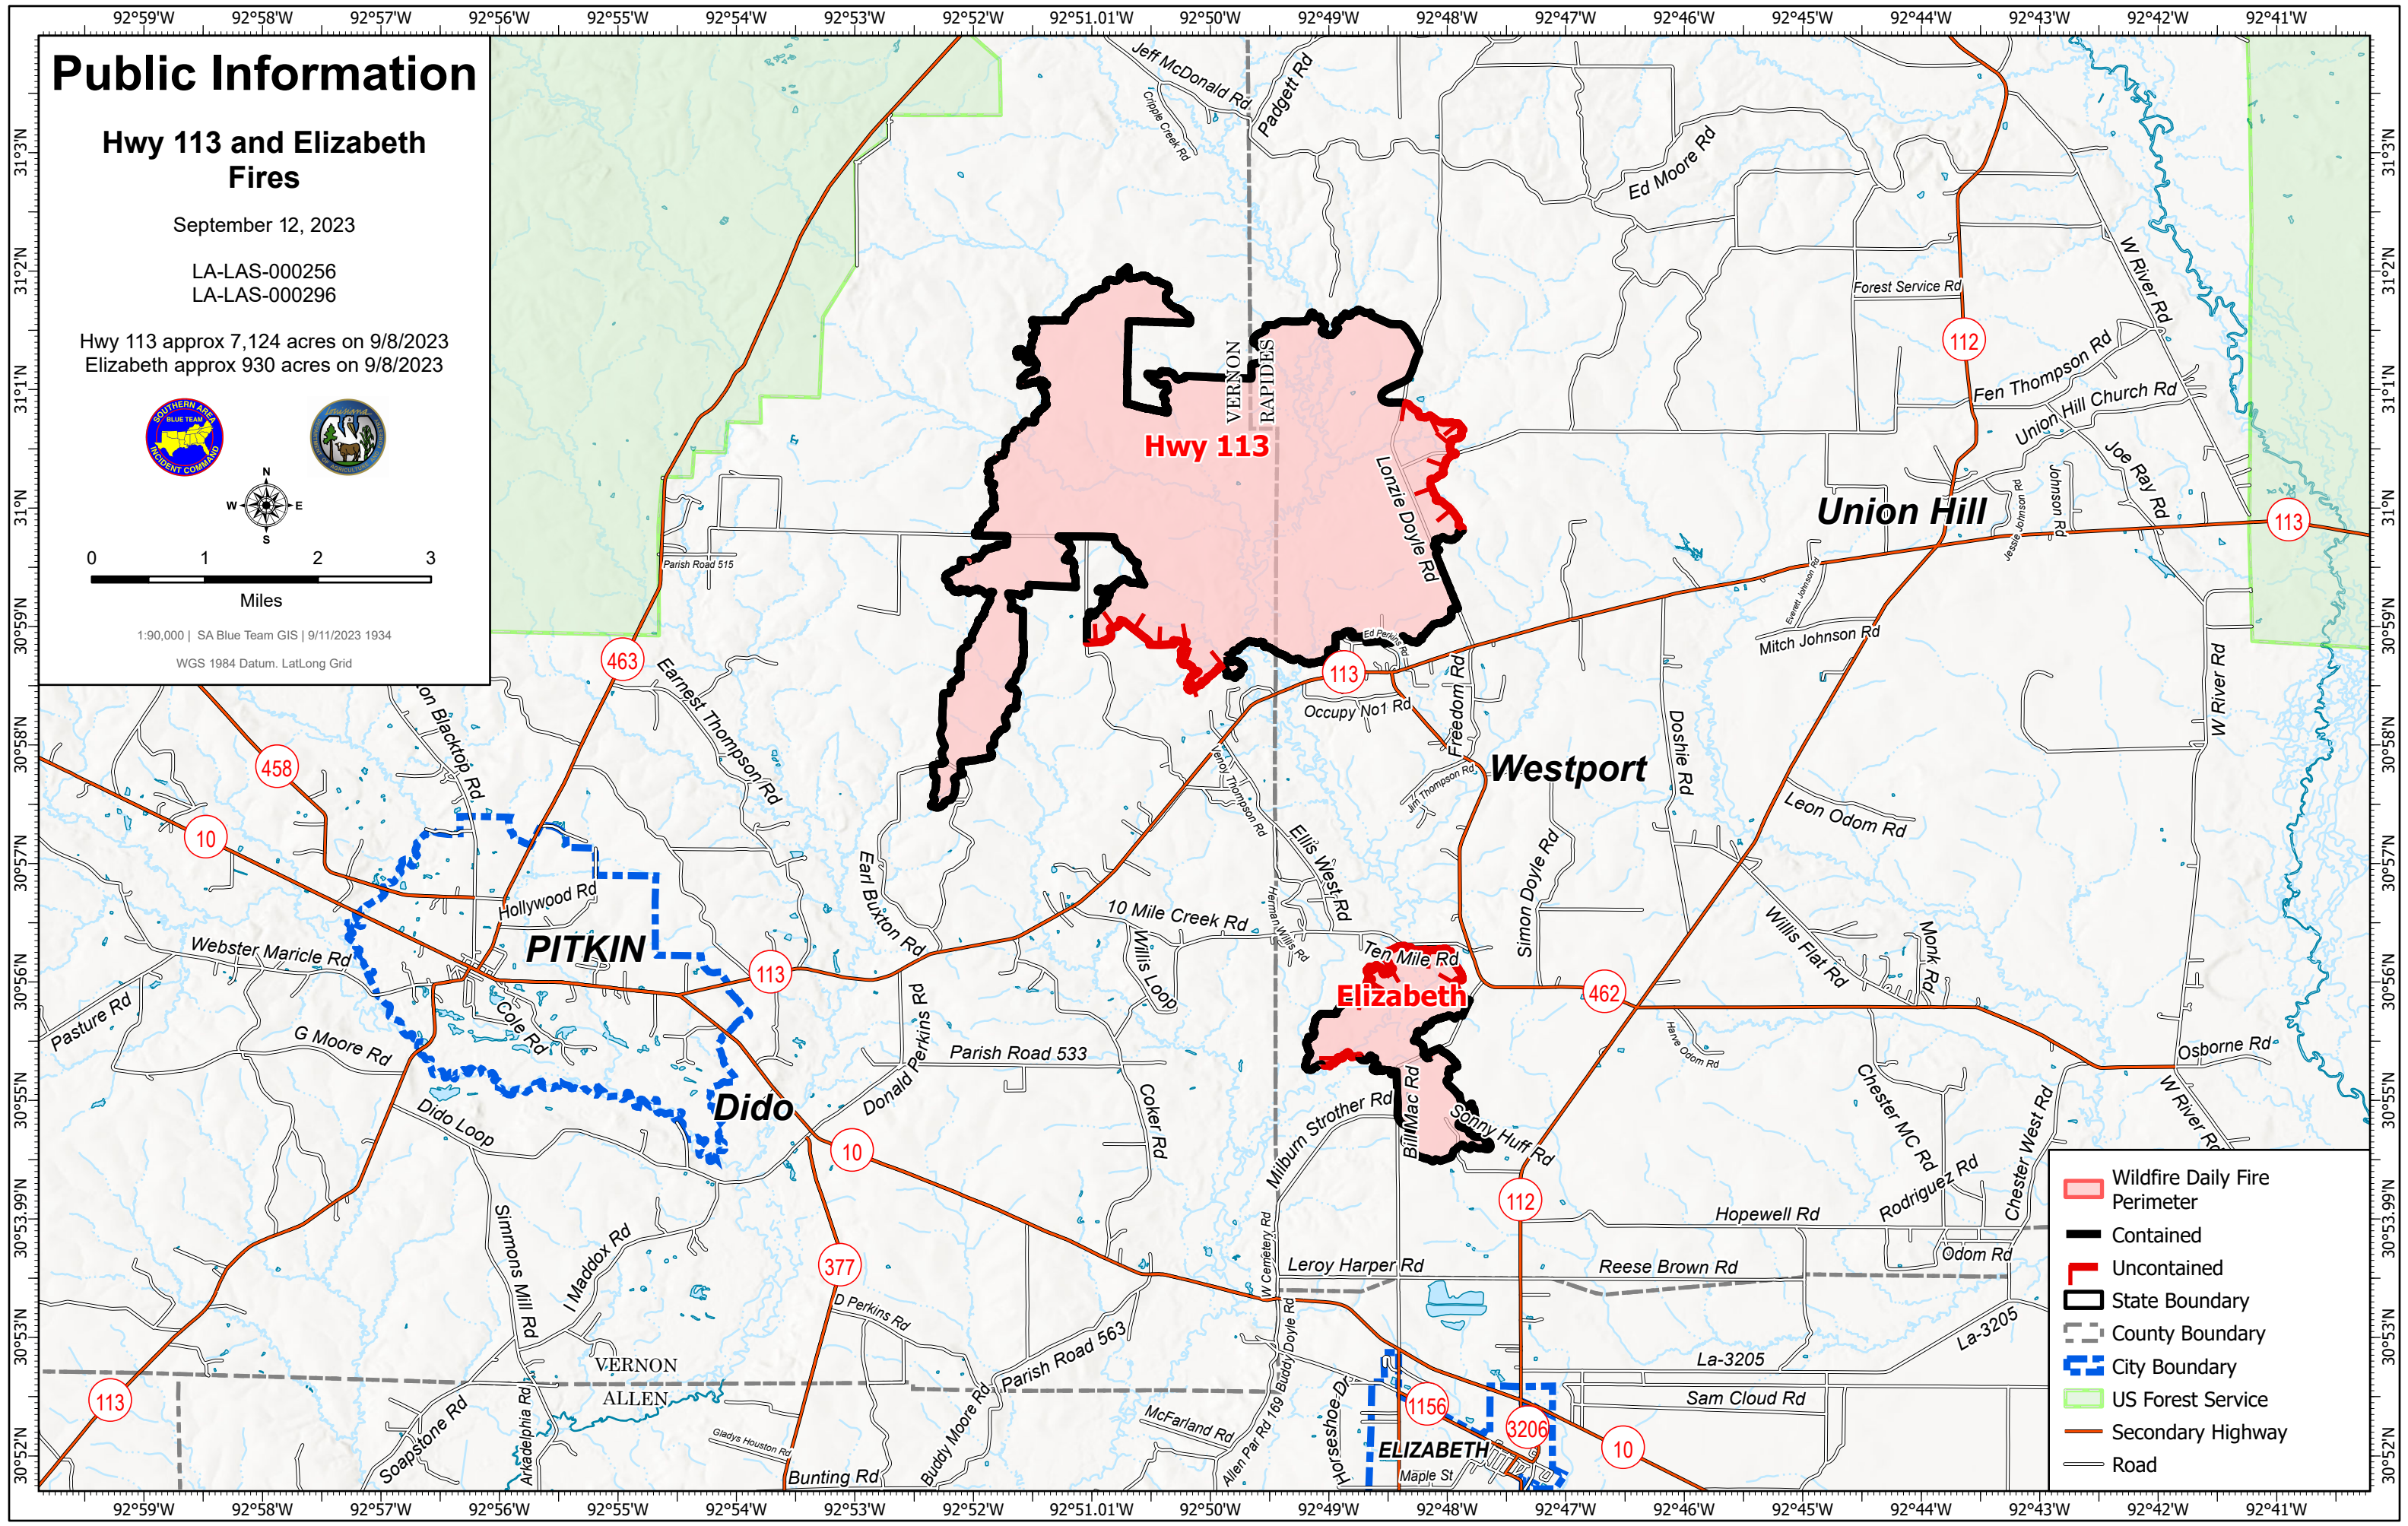

Public Information

Hwy 113 and Elizabeth Fires

September 12, 2023

LA-LAS-000256
LA-LAS-000296

Hwy 113 approx 7,124 acres on 9/8/2023
Elizabeth approx 930 acres on 9/8/2023

1:90,000 | SA Blue Team GIS | 9/11/2023 1934
WGS 1984 Datum. LatLong Grid

- Wildfire Daily Fire Perimeter
- Contained
- Uncontained
- State Boundary
- County Boundary
- City Boundary
- US Forest Service
- Secondary Highway
- Road