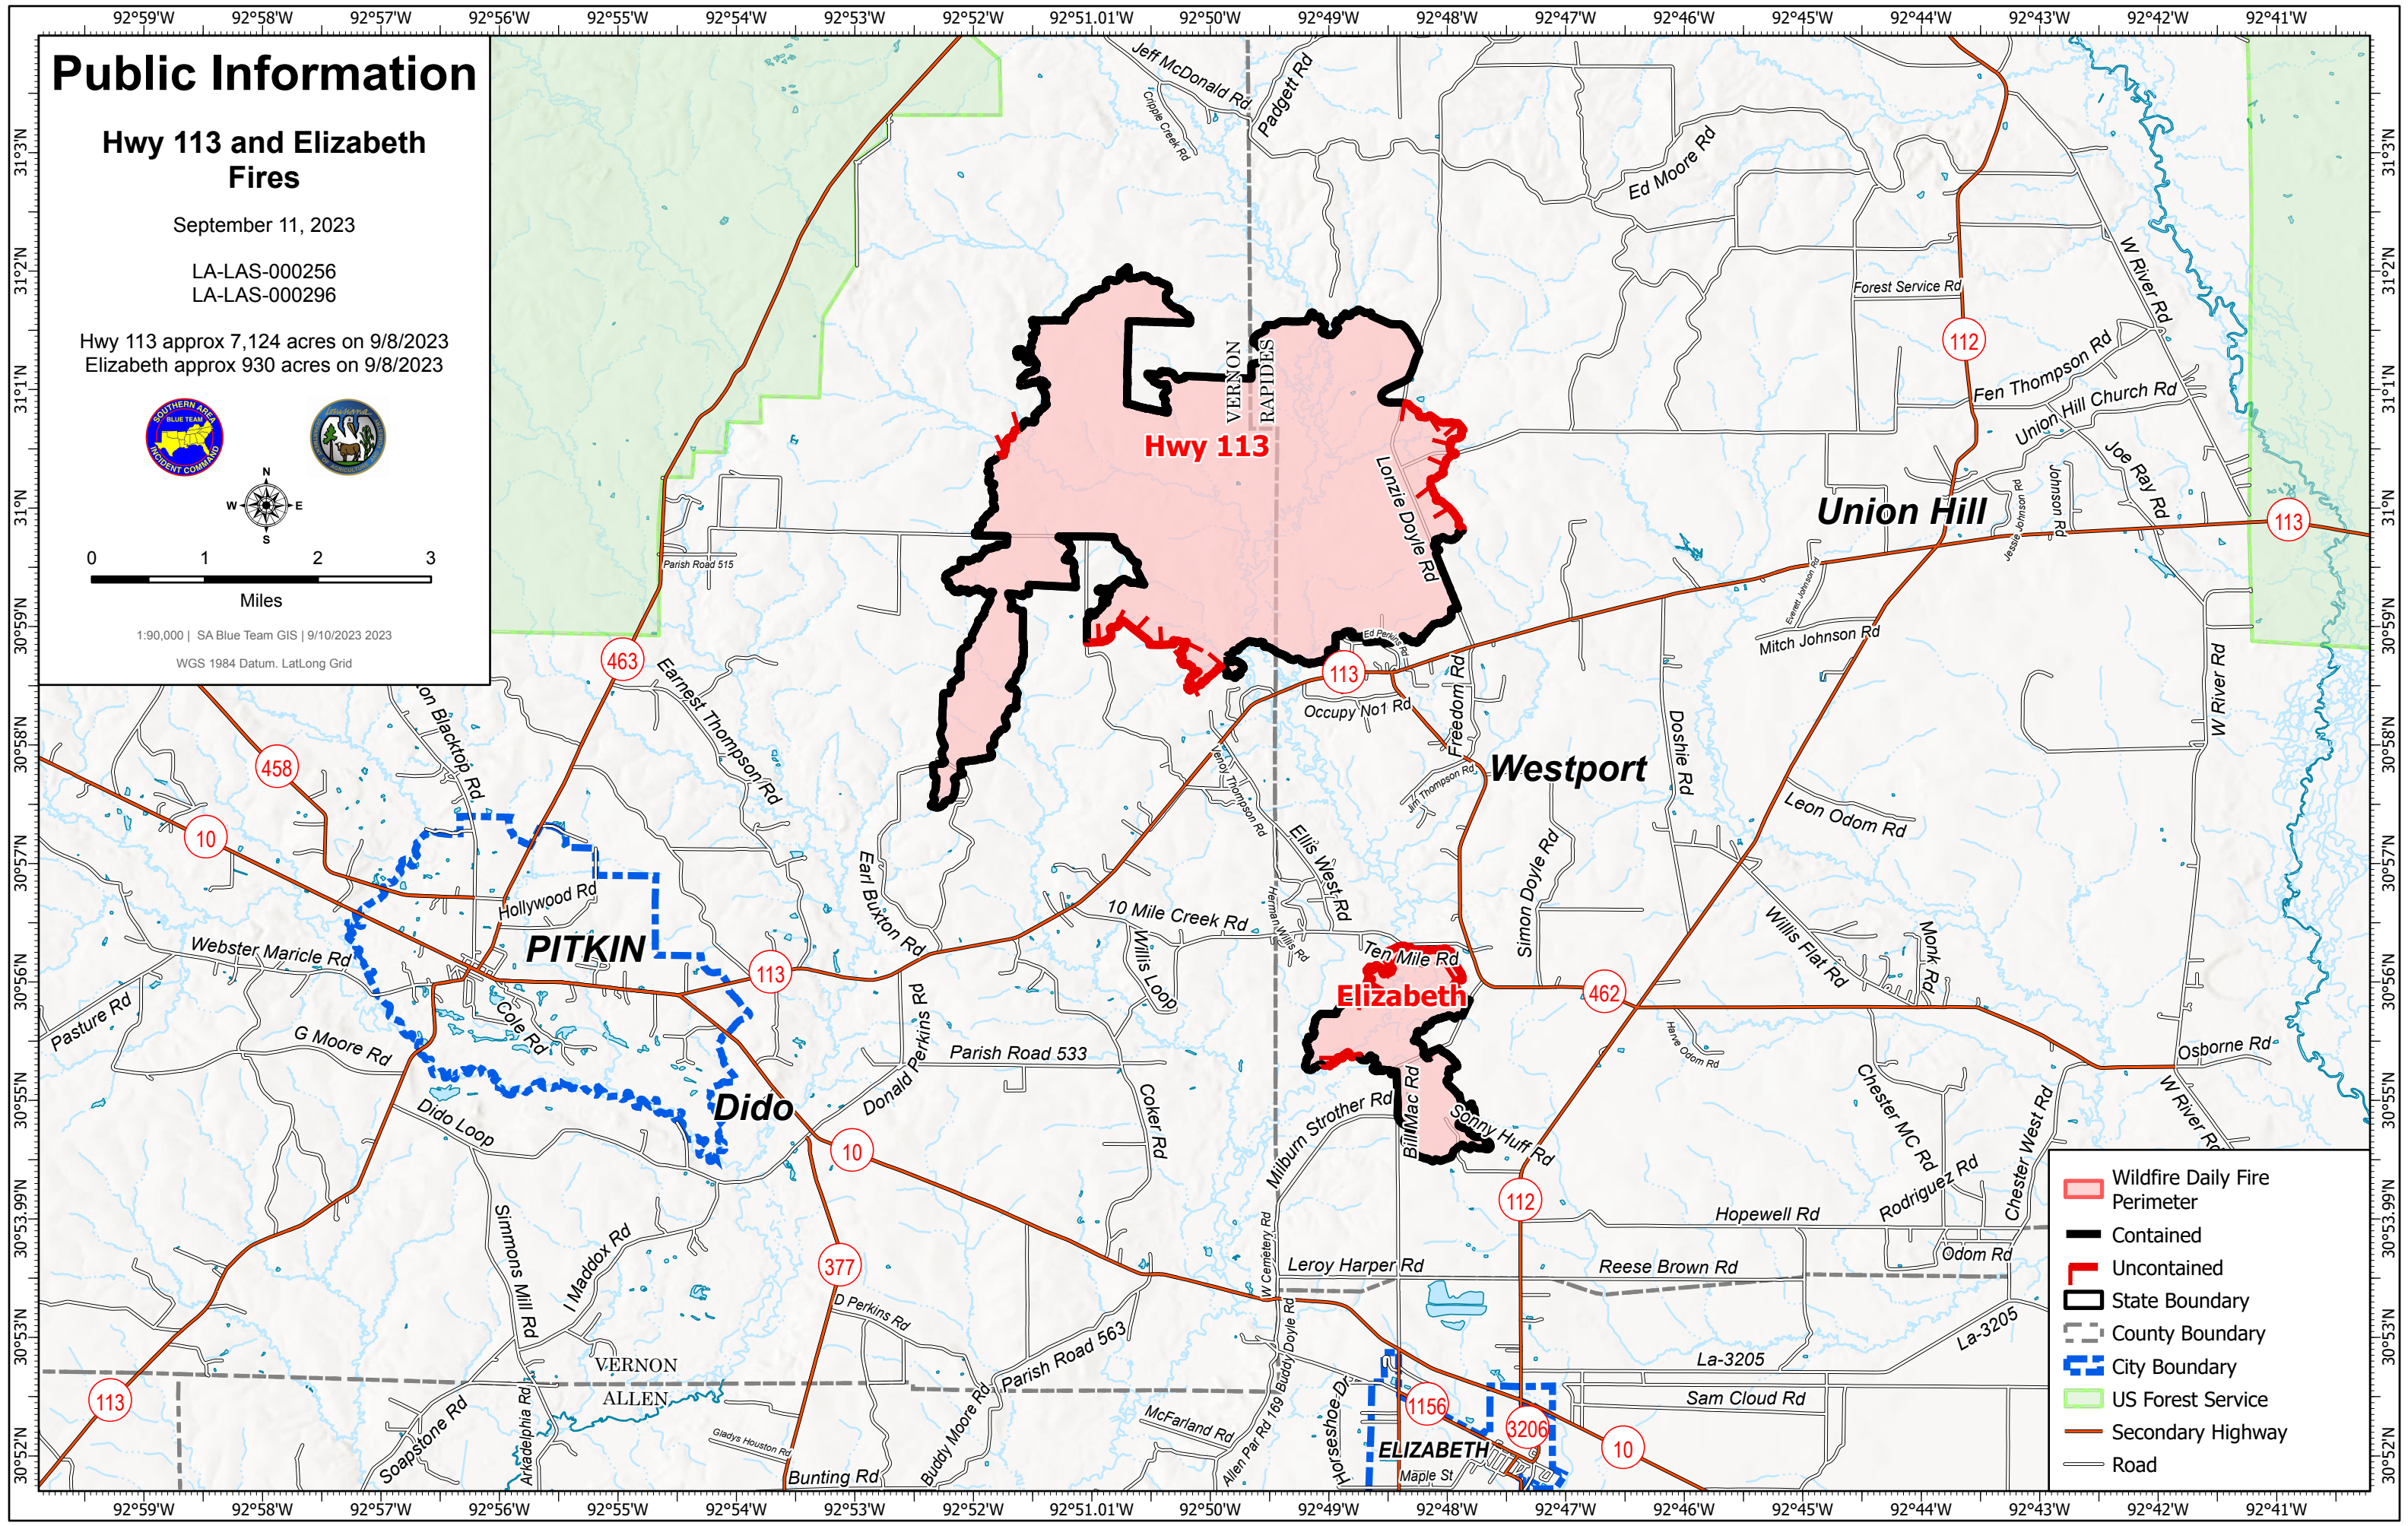

## Hwy 113 and Elizabeth Fires

September 11, 2023

LA-LAS-000256  
LA-LAS-000296

Hwy 113 approx 7,124 acres on 9/8/2023  
Elizabeth approx 930 acres on 9/8/2023

1:90,000 | SA Blue Team GIS | 9/10/2023 2023  
WGS 1984 Datum. LatLong Grid

- Wildfire Daily Fire Perimeter
- Contained
- Uncontained
- State Boundary
- County Boundary
- City Boundary
- US Forest Service
- Secondary Highway
- Road