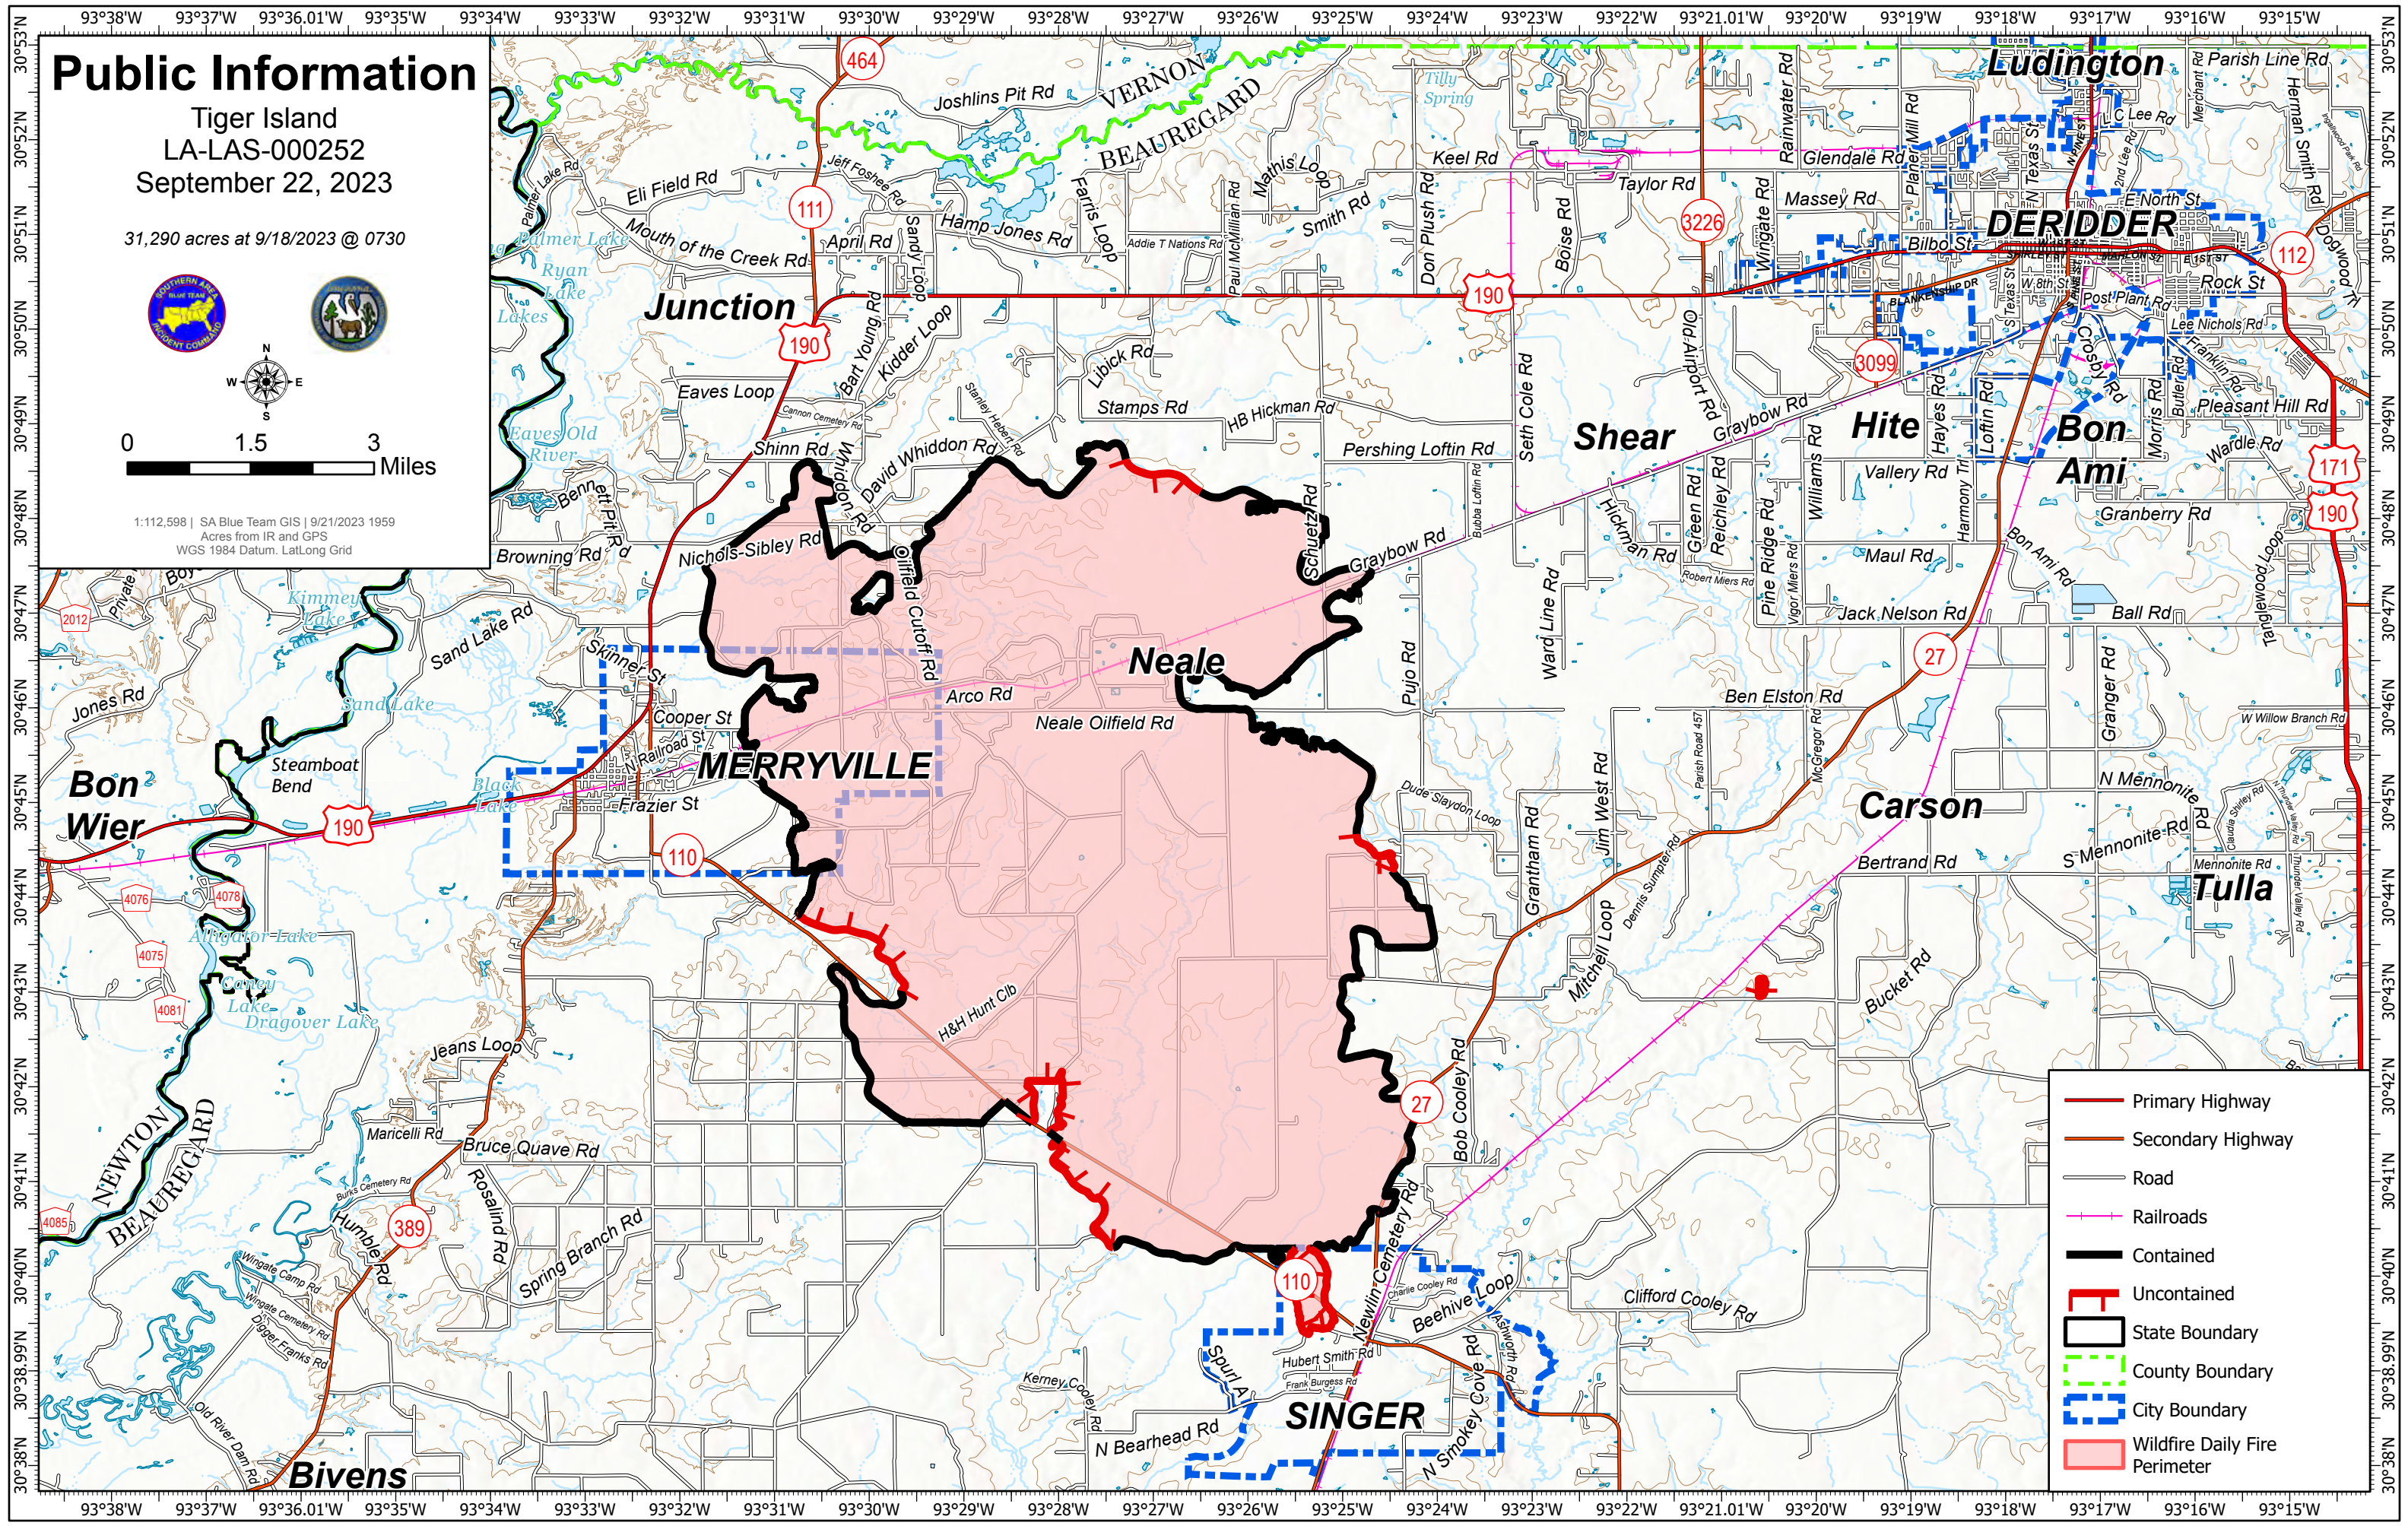

Public Information

Tiger Island
LA-LAS-000252
September 22, 2023

31,290 acres at 9/18/2023 @ 0730

0 1.5 3 Miles

1:112,598 | SA Blue Team GIS | 9/21/2023 1959
Acres from IR and GPS
WGS 1984 Datum, Lat/Long Grid

- Primary Highway
- Secondary Highway
- Road
- Railroads
- Contained
- Uncontained
- State Boundary
- County Boundary
- City Boundary
- Wildfire Daily Fire Perimeter