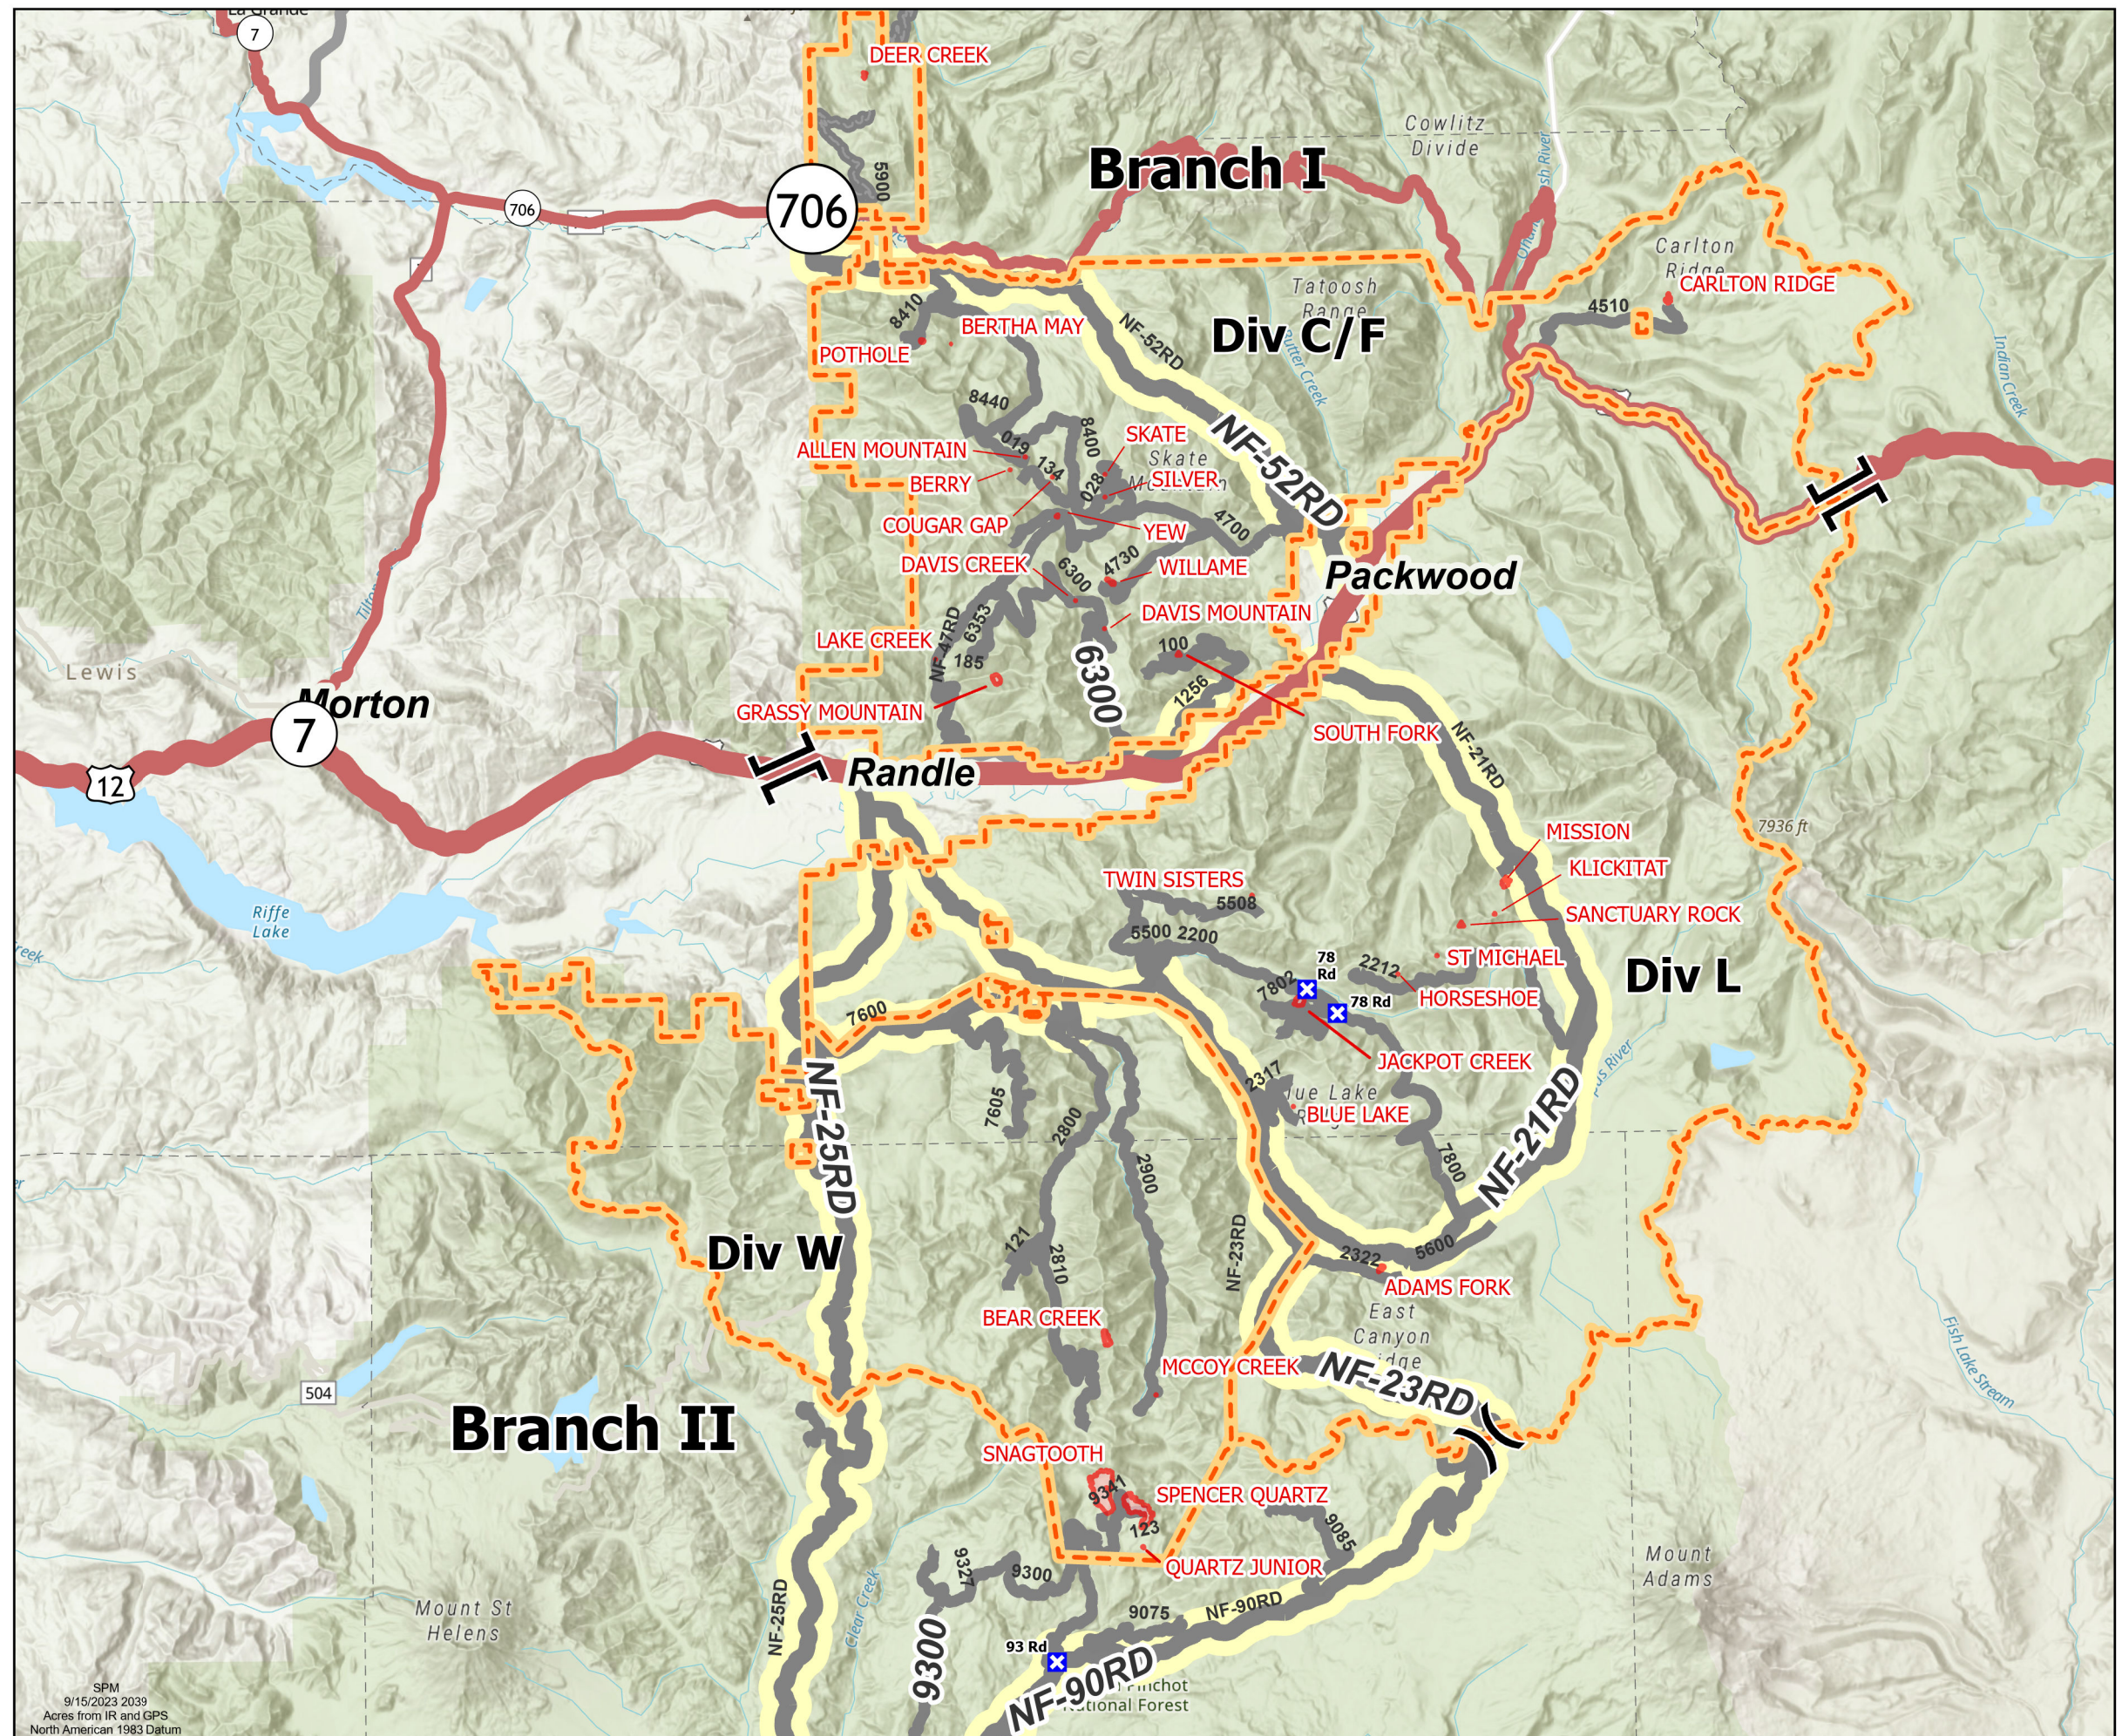

Public Information

COWLITZ COMPLEX
WA-GPF-001297
9/15/2023

- (X) Division Break
- (II) Branch Break
- (X) Closure
- Wildfire Perimeter
- Initial Attack Responsibility

Division C/F	Incident Name	Acres	Status
	ALLEN MOUNTAIN	0.25	OUT
	BERRY	0.25	OUT
	BERTHA MAY	0.1	OUT
	CARLTON RIDGE	15	CONTROLLED
	COUGAR GAP	0.1	OUT
	DAVIS CREEK	0.1	OUT
	DAVIS MOUNTAIN	0.54	CONTROLLED
	DEER CREEK	4	OUT
	GRASSY MOUNTAIN	28.185532	ACTIVE
	LAKE CREEK	0.1	OUT
	POTHOLE	5	CONTROLLED
	SILVER	0.1	OUT
	SKATE	0.1	OUT
	SOUTH FORK	15	CONTROLLED
WILLAME	8	CONTAINED	
YEW	2	CONTAINED	

Division L	Incident Name	Acres	Status
	BLUE LAKE	0.2	OUT
	TWIN SISTERS	0.5	OUT
	MISSION	22	CONTAINED
	KLICKITAT	0.5	OUT
	ADAMS FORK	9	CONTROLLED
	JACKPOT CREEK	32	CONTROLLED
	ST MICHAEL	0.25	OUT
HORSESHOE	0.2	OUT	
SANCTUARY ROCK	6	CONTAINED	

Division W	Incident Name	Acres	Status
	MCCOY CREEK	0.25	OUT
	SNAGTOOTH	310.371329	ACTIVE
	BEAR CREEK	32	CONTROLLED
	SPENCER QUARTZ	190.677012	ACTIVE
QUARTZ JUNIOR	1	ACTIVE	

SPM
9/15/2023 2039
Acres from IR and GPS
North American 1983 Datum