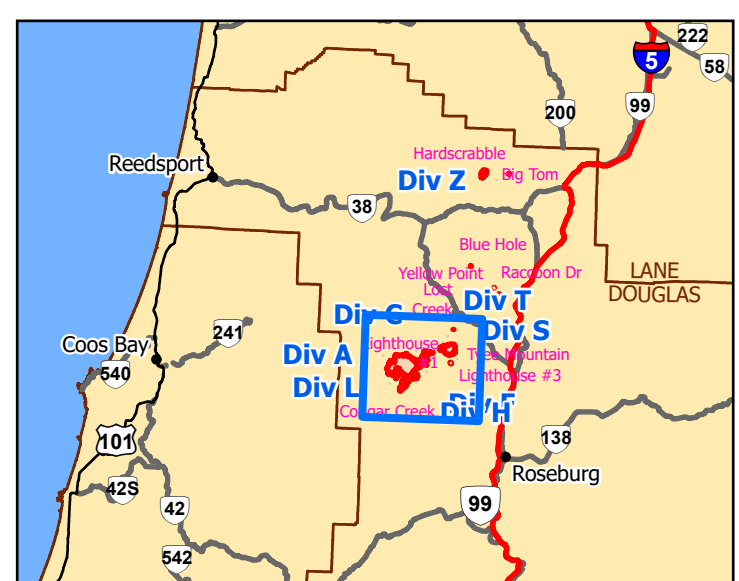

Evacuation Map

Tyee Ridge Complex
OR731S-314-24
Sept. 12, 2023

7,921 acres at 09.09.2023 @ 2111

-  Level 1: Be Ready (Prepare to Evacuate)
-  Level 2: Be Set (Prepare to leave at a moment's notice)
-  Level 3: Go (Leave immediately)
-  Contained
-  Uncontained
-  Fire Perimeter

1:24,000 | 09/11/2023 2258
IR/GPS/Hand Drawn
North American 1983 Datum, Lat/Long Grid