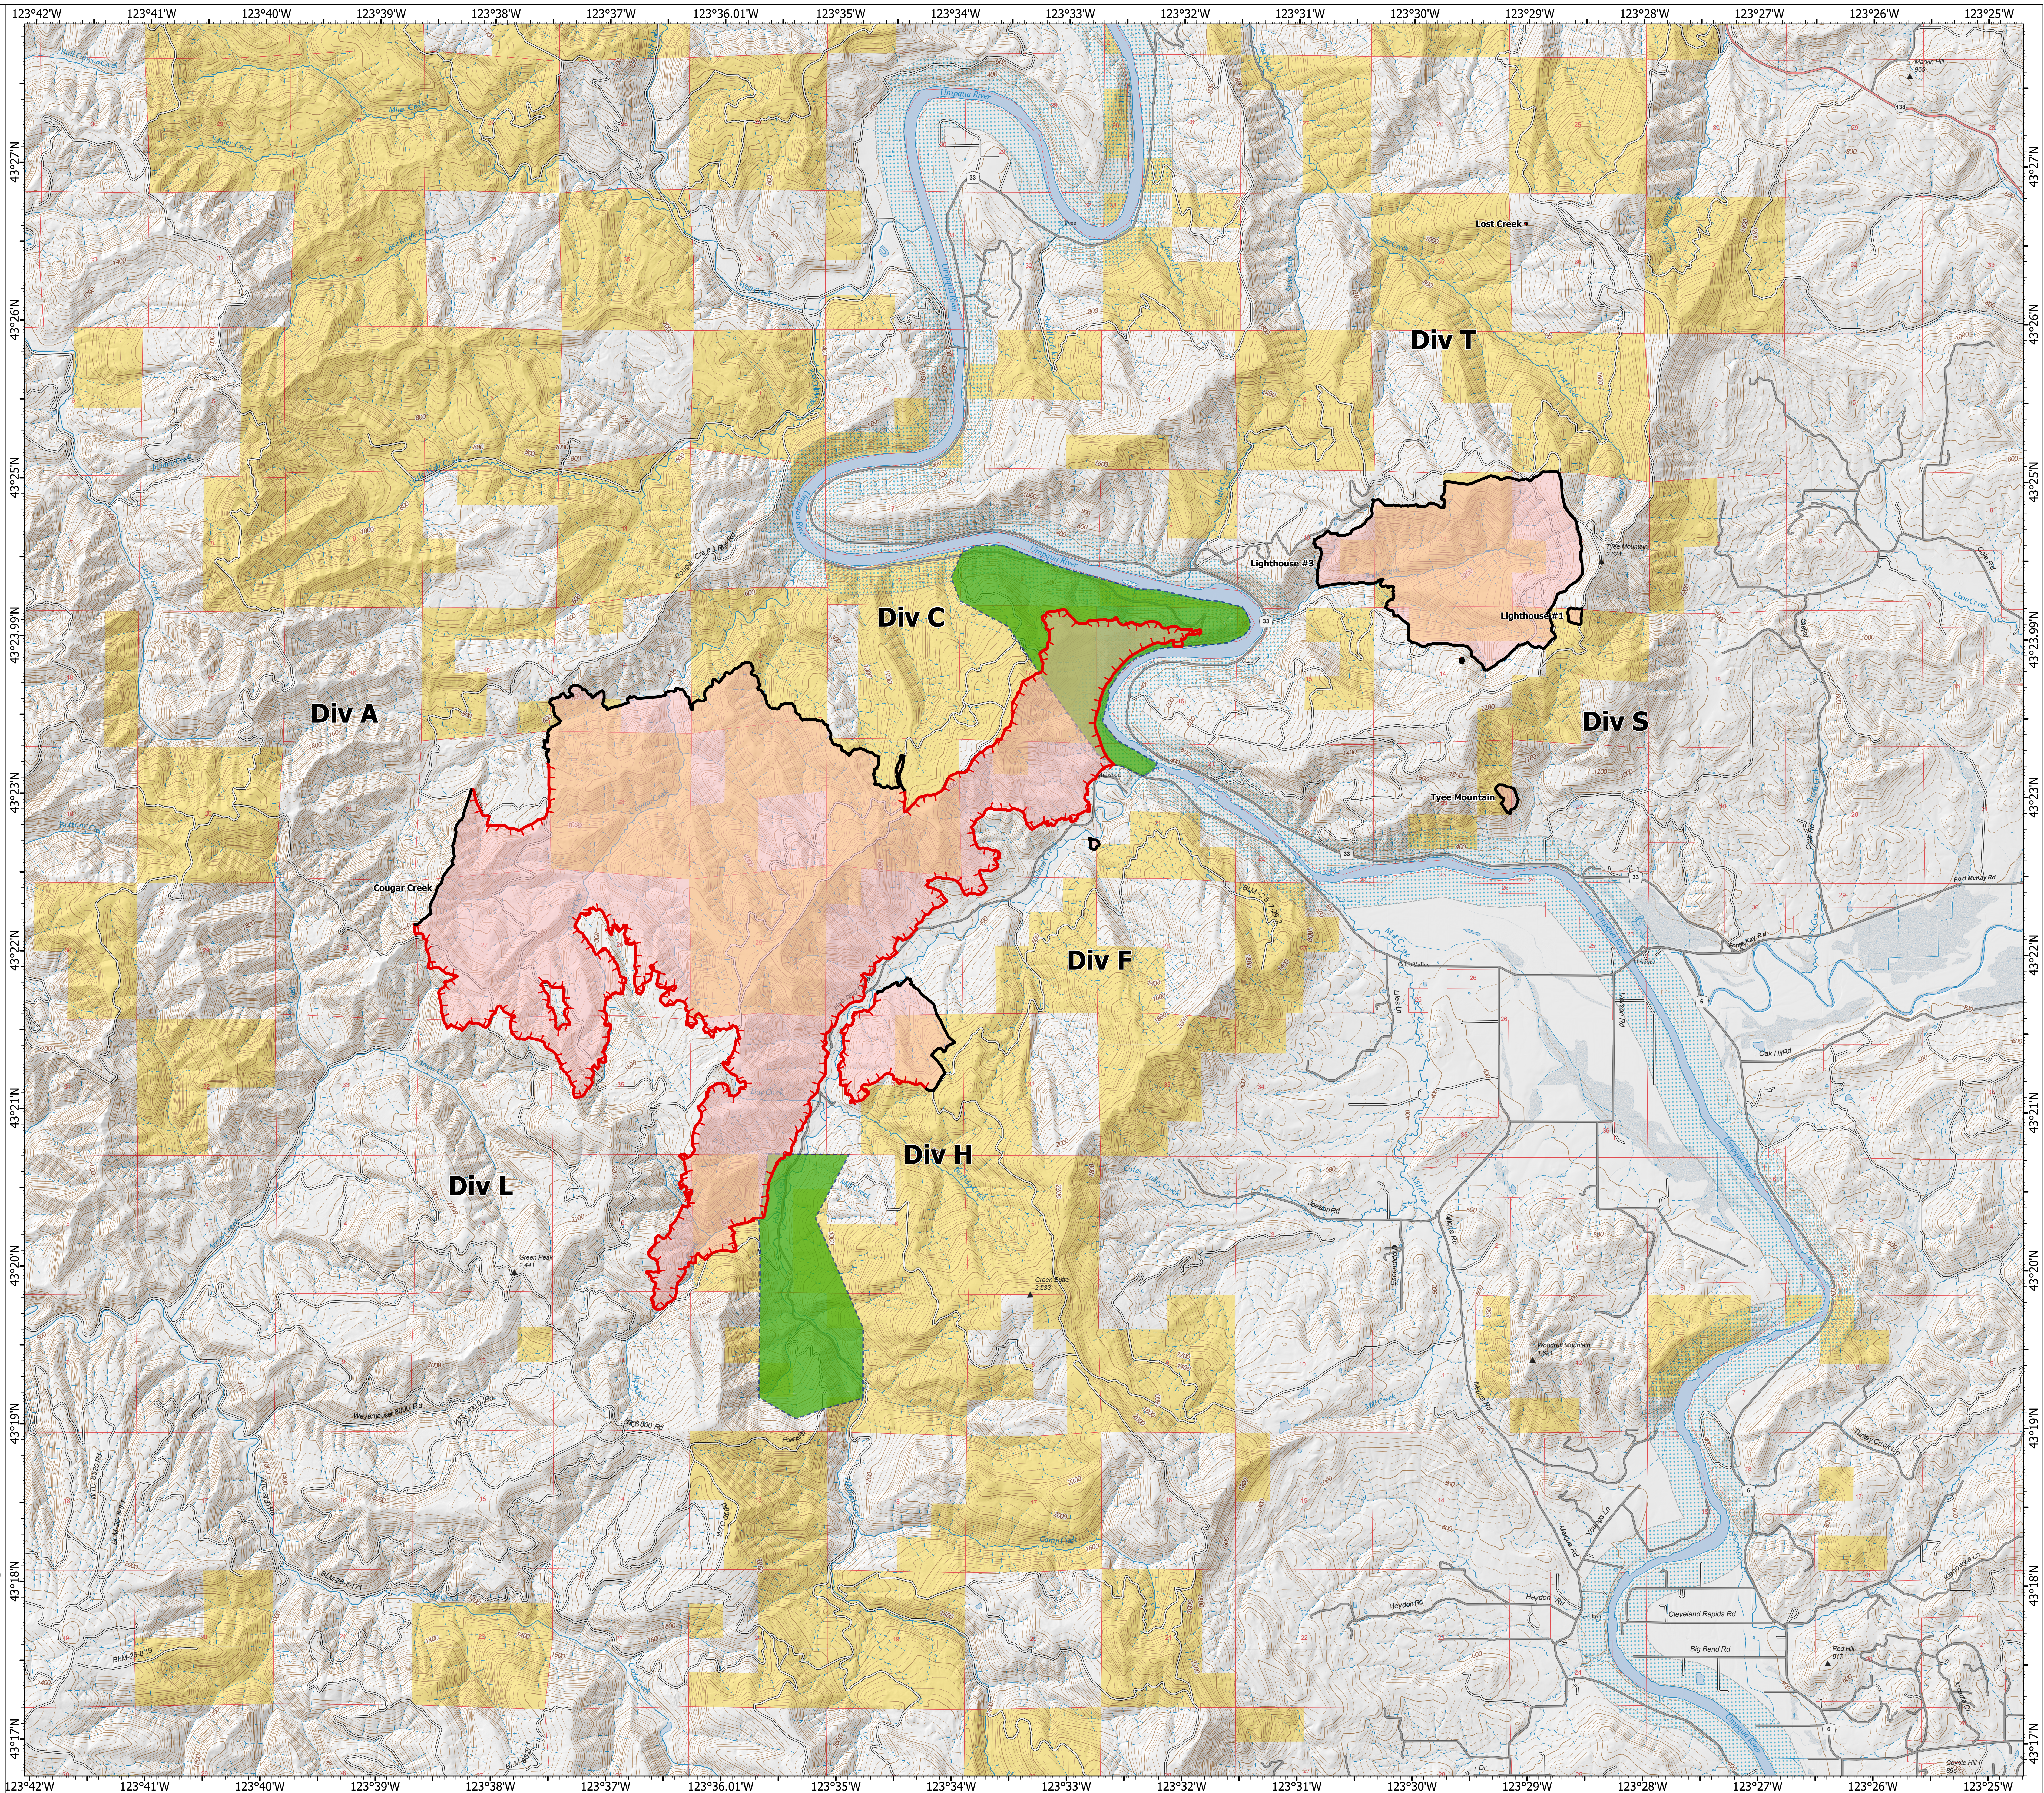

Evacuation Map

Tyee Ridge Complex
OR731S-314-24
Sept. 12, 2023

7,921 acres at 09.09.2023 @ 2111

-  Level 1: Be Ready (Prepare to Evacuate)
-  Level 2: Be Set (Prepare to leave at a moment's notice)
-  Level 3: Go (Leave immediately)
-  Contained
-  Uncontained
-  Fire Perimeter

1:24,000 | 09/11/2023 2258
IR/GPS/Hand Drawn
North American 1983 Datum, Lat/Long Grid