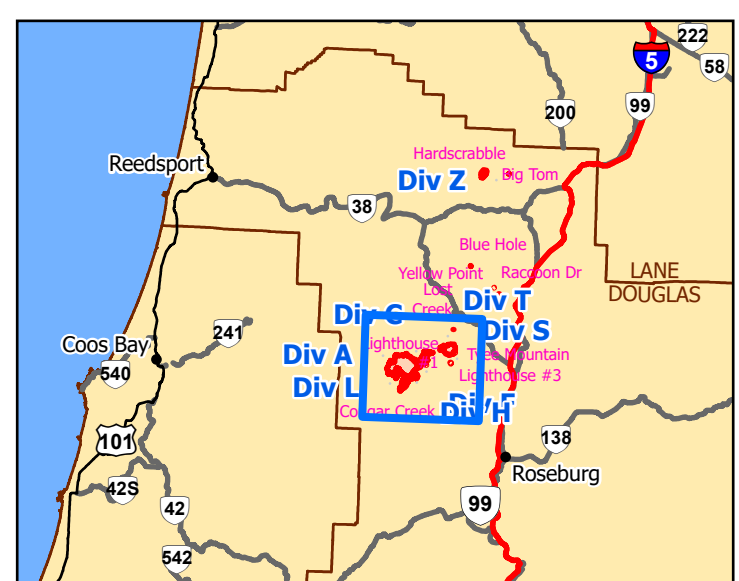

Evacuation Map

Tyee Ridge Complex
OR731S-314-24
Sept. 11, 2023

7,921 acres at 09.09.2023 @ 2111

-  Level 1: Be Ready (Prepare to Evacuate)
-  Level 2: Be Set (Prepare to leave at a moment's notice)
-  Level 3: Go (Leave immediately)
-  Contained
-  Uncontained
-  Fire Perimeter

1:24,000 | 09/10/2023 2231
IR/GPS/Hand Drawn
North American 1983 Datum, Lat/Long Grid