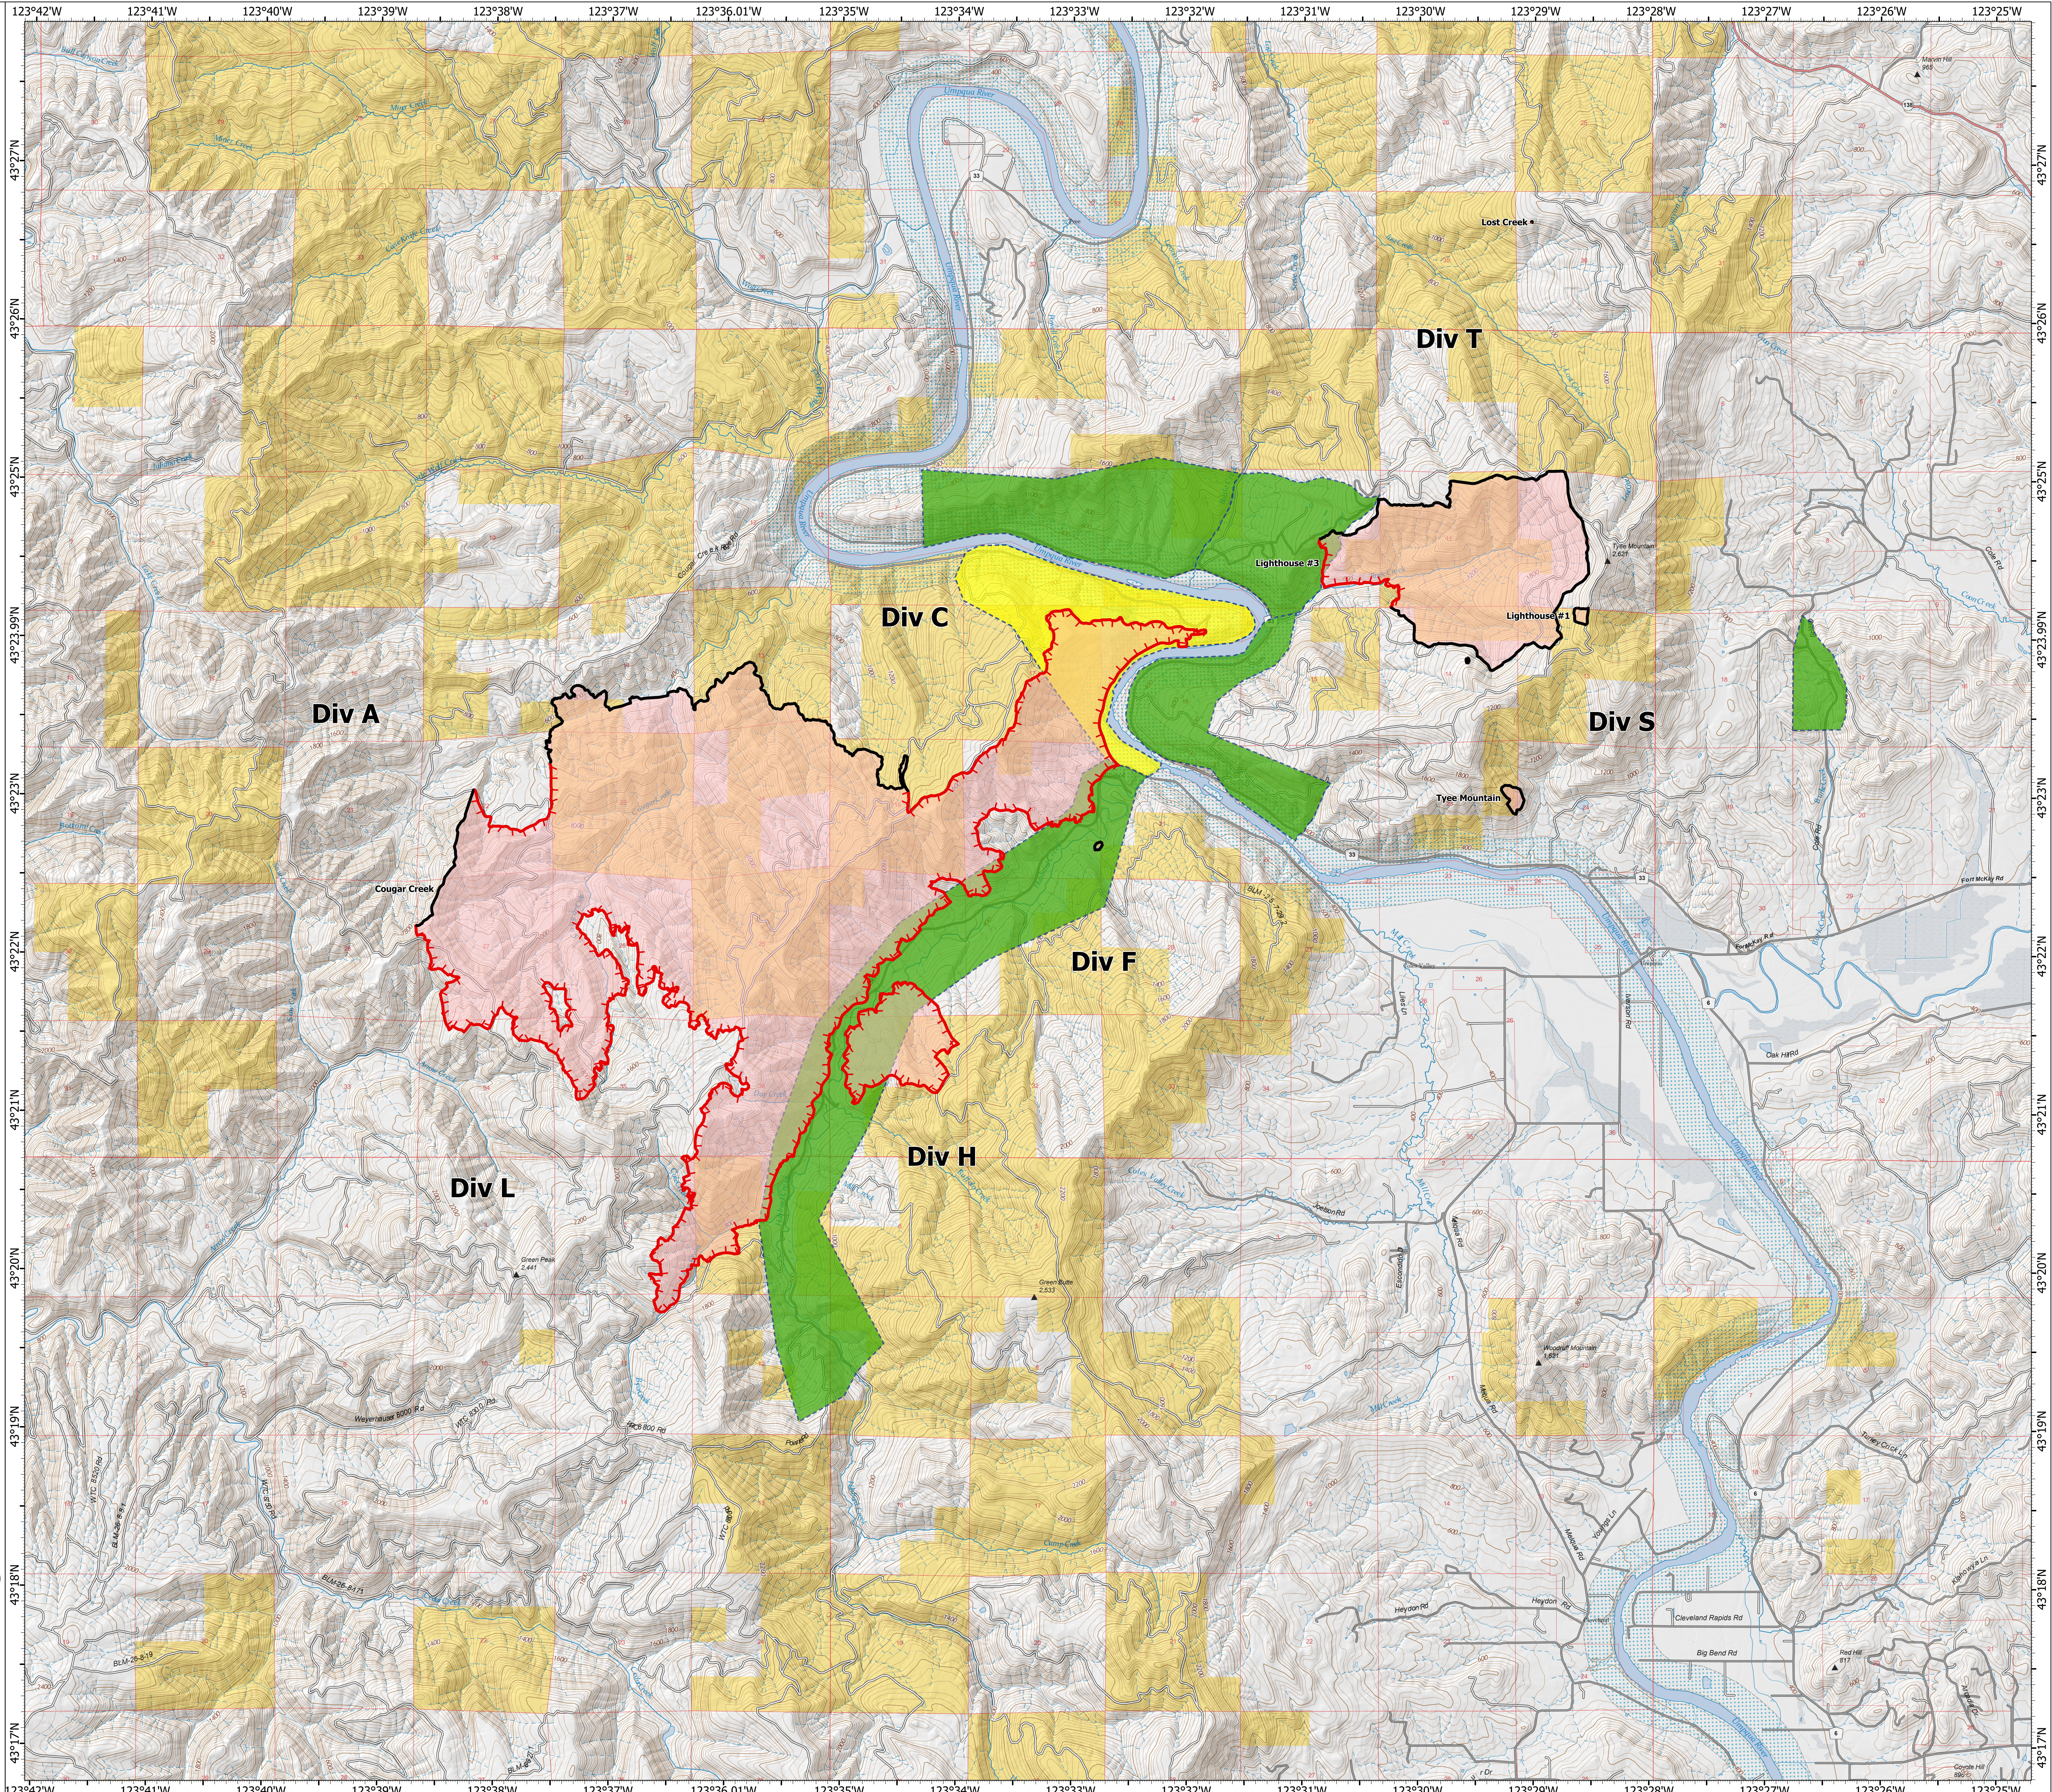

Evacuation Map

Tyee Ridge Complex
OR731S-314-24
Sept. 11, 2023

7,921 acres at 09.09.2023 @ 2111

-  Level 1: Be Ready (Prepare to Evacuate)
-  Level 2: Be Set (Prepare to leave at a moment's notice)
-  Level 3: Go (Leave immediately)
-  Contained
-  Uncontained
-  Fire Perimeter

1:24,000 | 09/10/2023 2231
IR/GPS/Hand Drawn
North American 1983 Datum, Lat/Long Grid