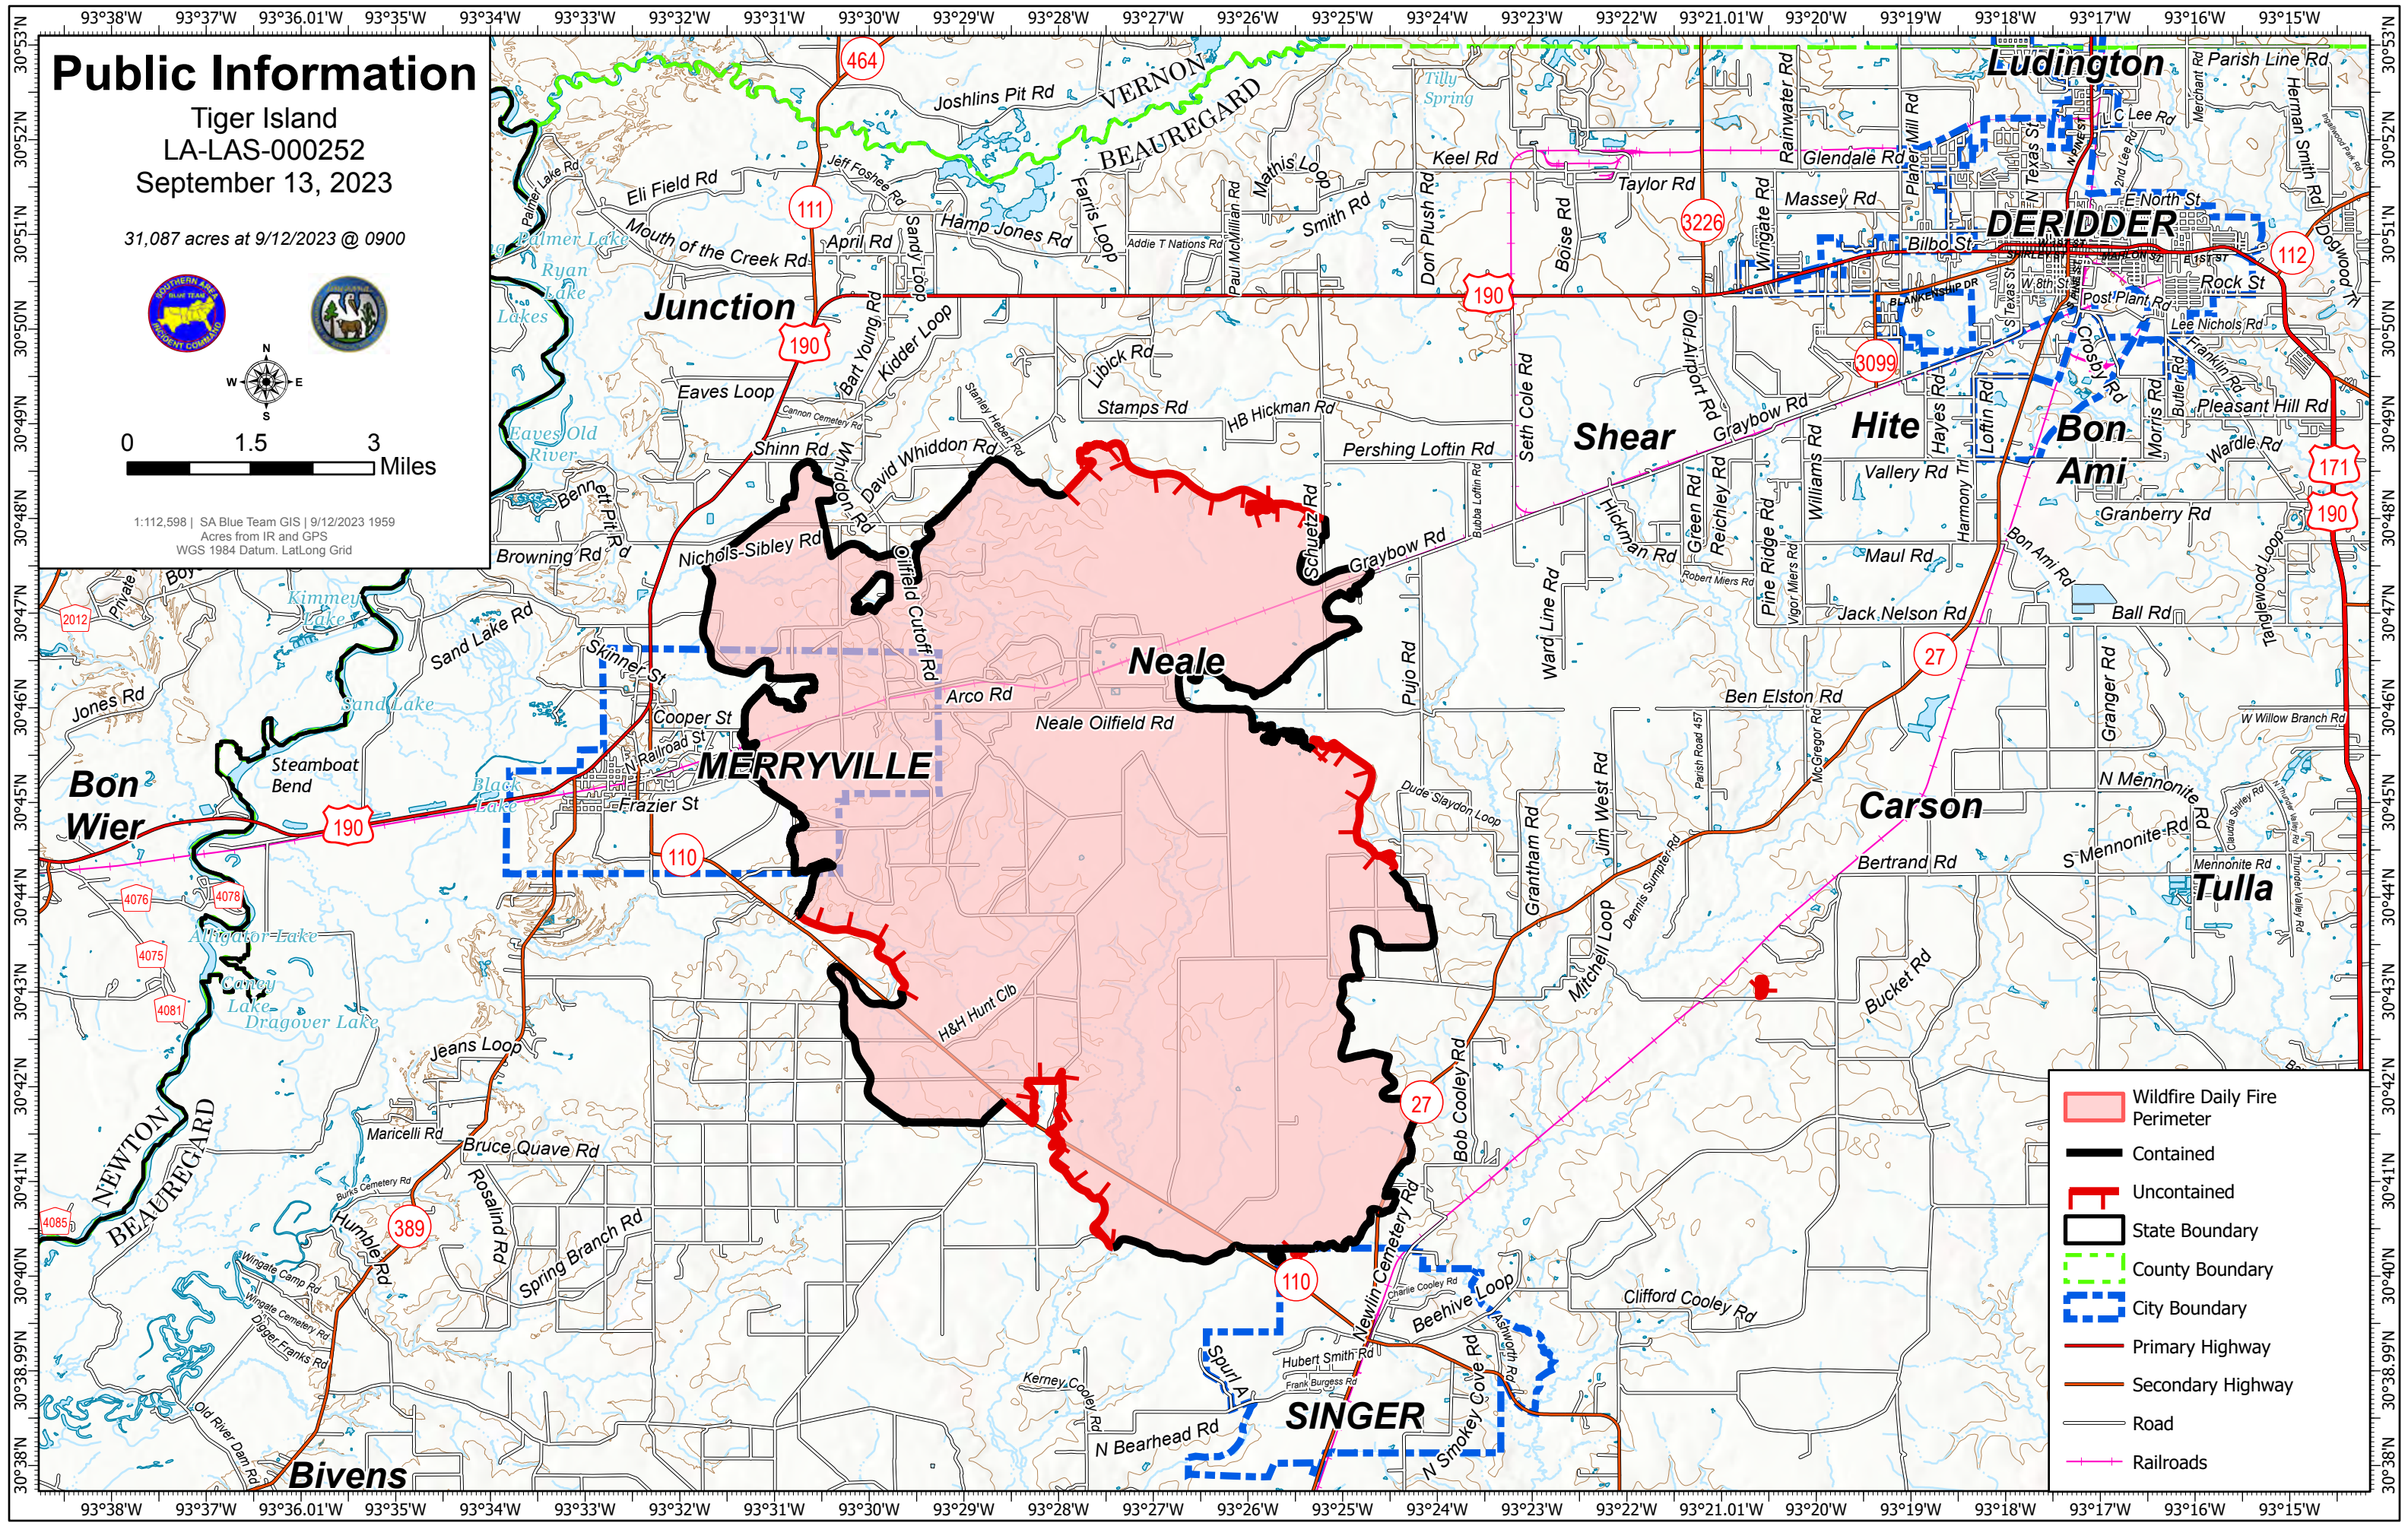

# Public Information

Tiger Island  
LA-LAS-000252  
September 13, 2023

31,087 acres at 9/12/2023 @ 0900

0 1.5 3 Miles

1:112,598 | SA Blue Team GIS | 9/12/2023 1959  
Acres from IR and GPS  
WGS 1984 Datum, Lat/Long Grid

- Wildfire Daily Fire Perimeter
- Contained
- Uncontained
- State Boundary
- County Boundary
- City Boundary
- Primary Highway
- Secondary Highway
- Road
- Railroads