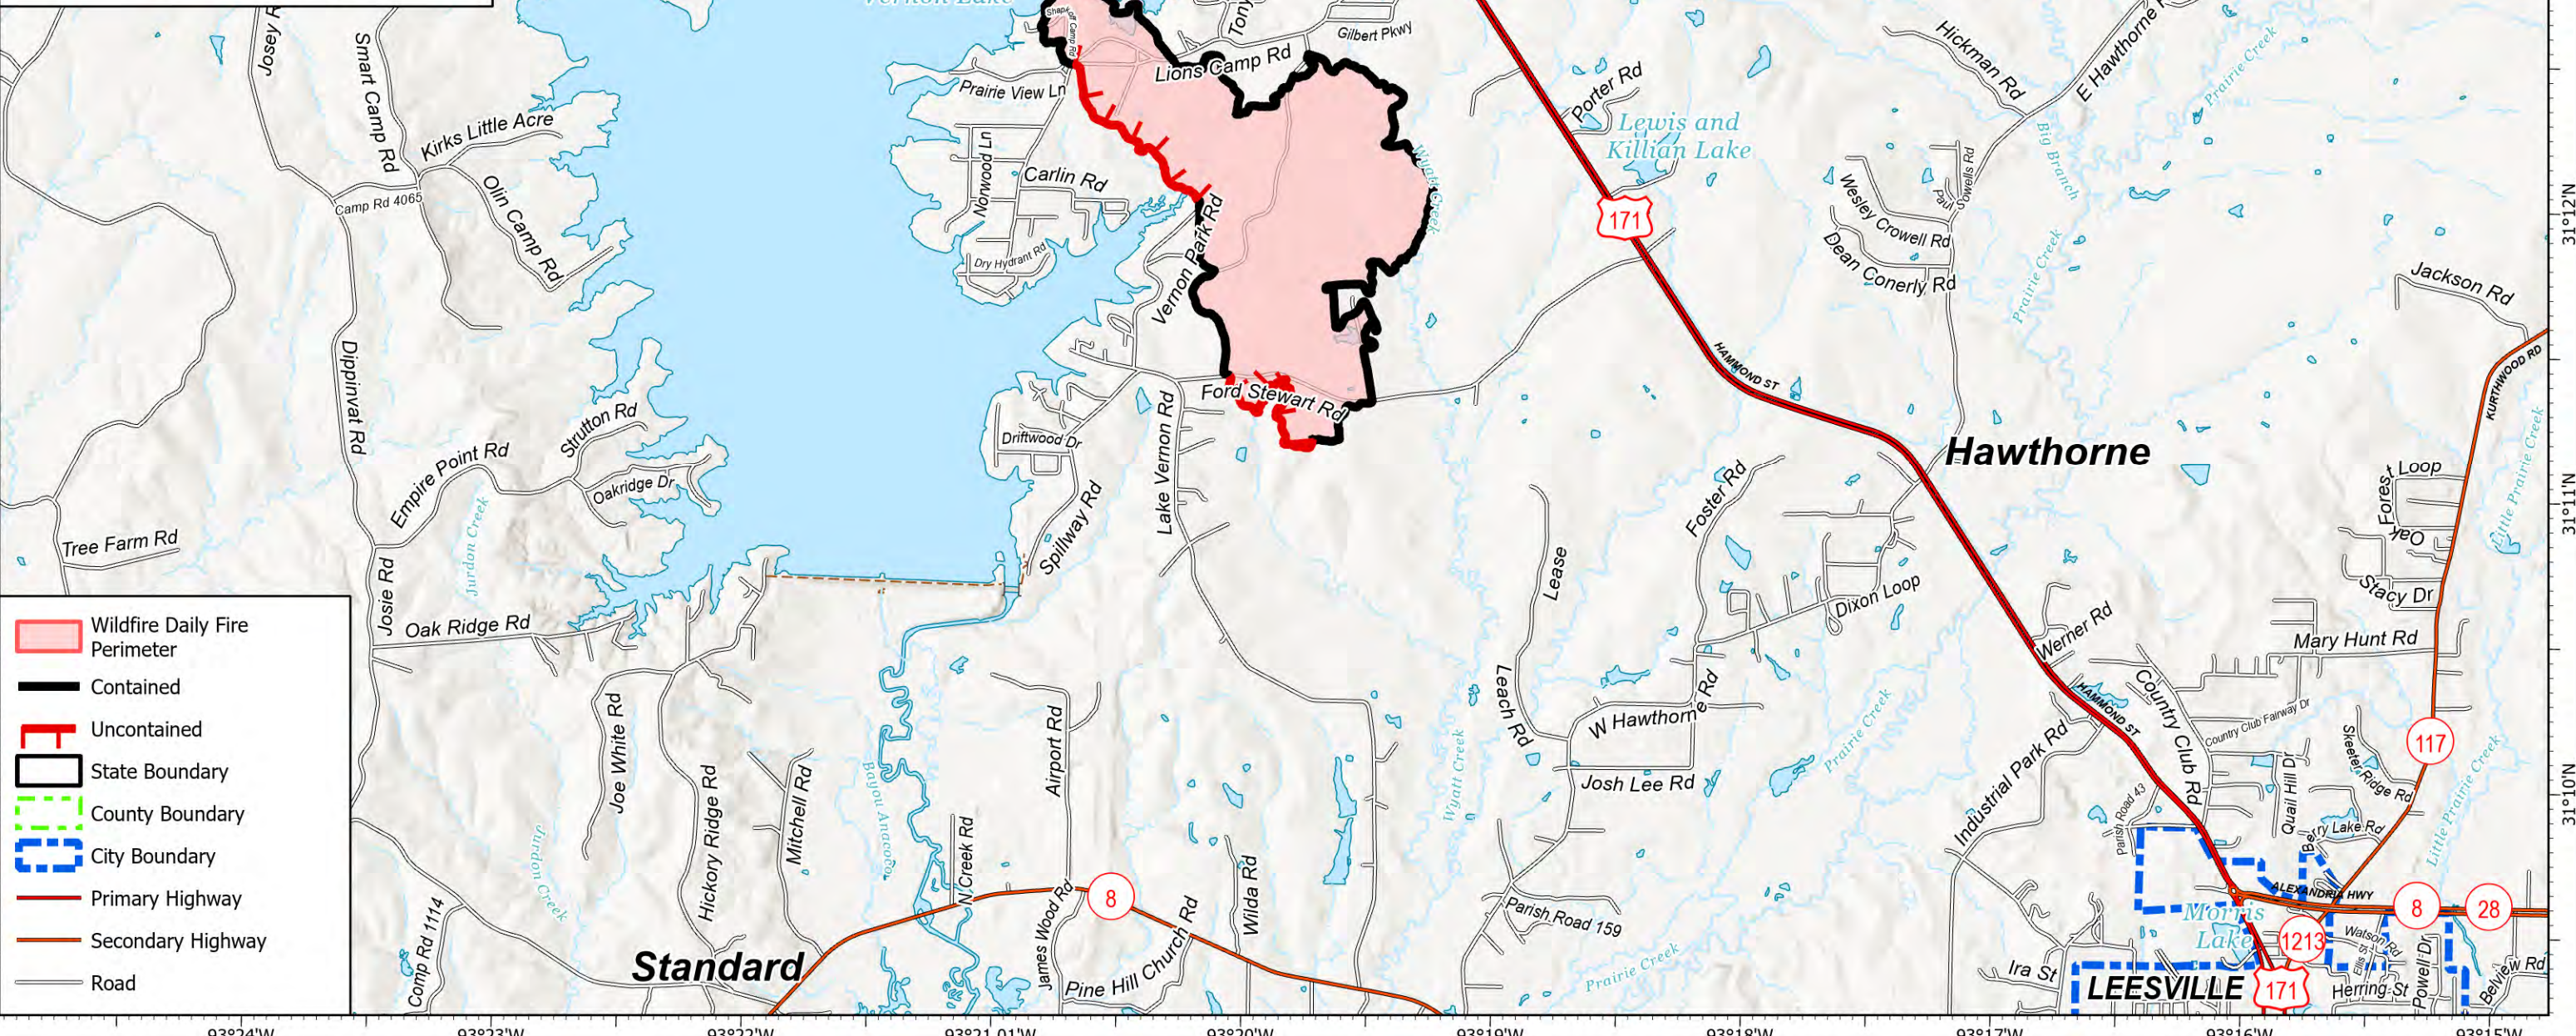

Public Information

Lions Camp Road
LA-LAS-000281
September 13, 2023

787 acres at 9/8/2023 @ 0900

0 0.8 1.5

Miles

1:40,000 | SA Blue Team GIS | 9/12/2023 2030
Acres from IR and GPS
North American 1983 Datum, LatLong Grid

- Wildfire Daily Fire Perimeter
- Contained
- Uncontained
- State Boundary
- County Boundary
- City Boundary
- Primary Highway
- Secondary Highway
- Road