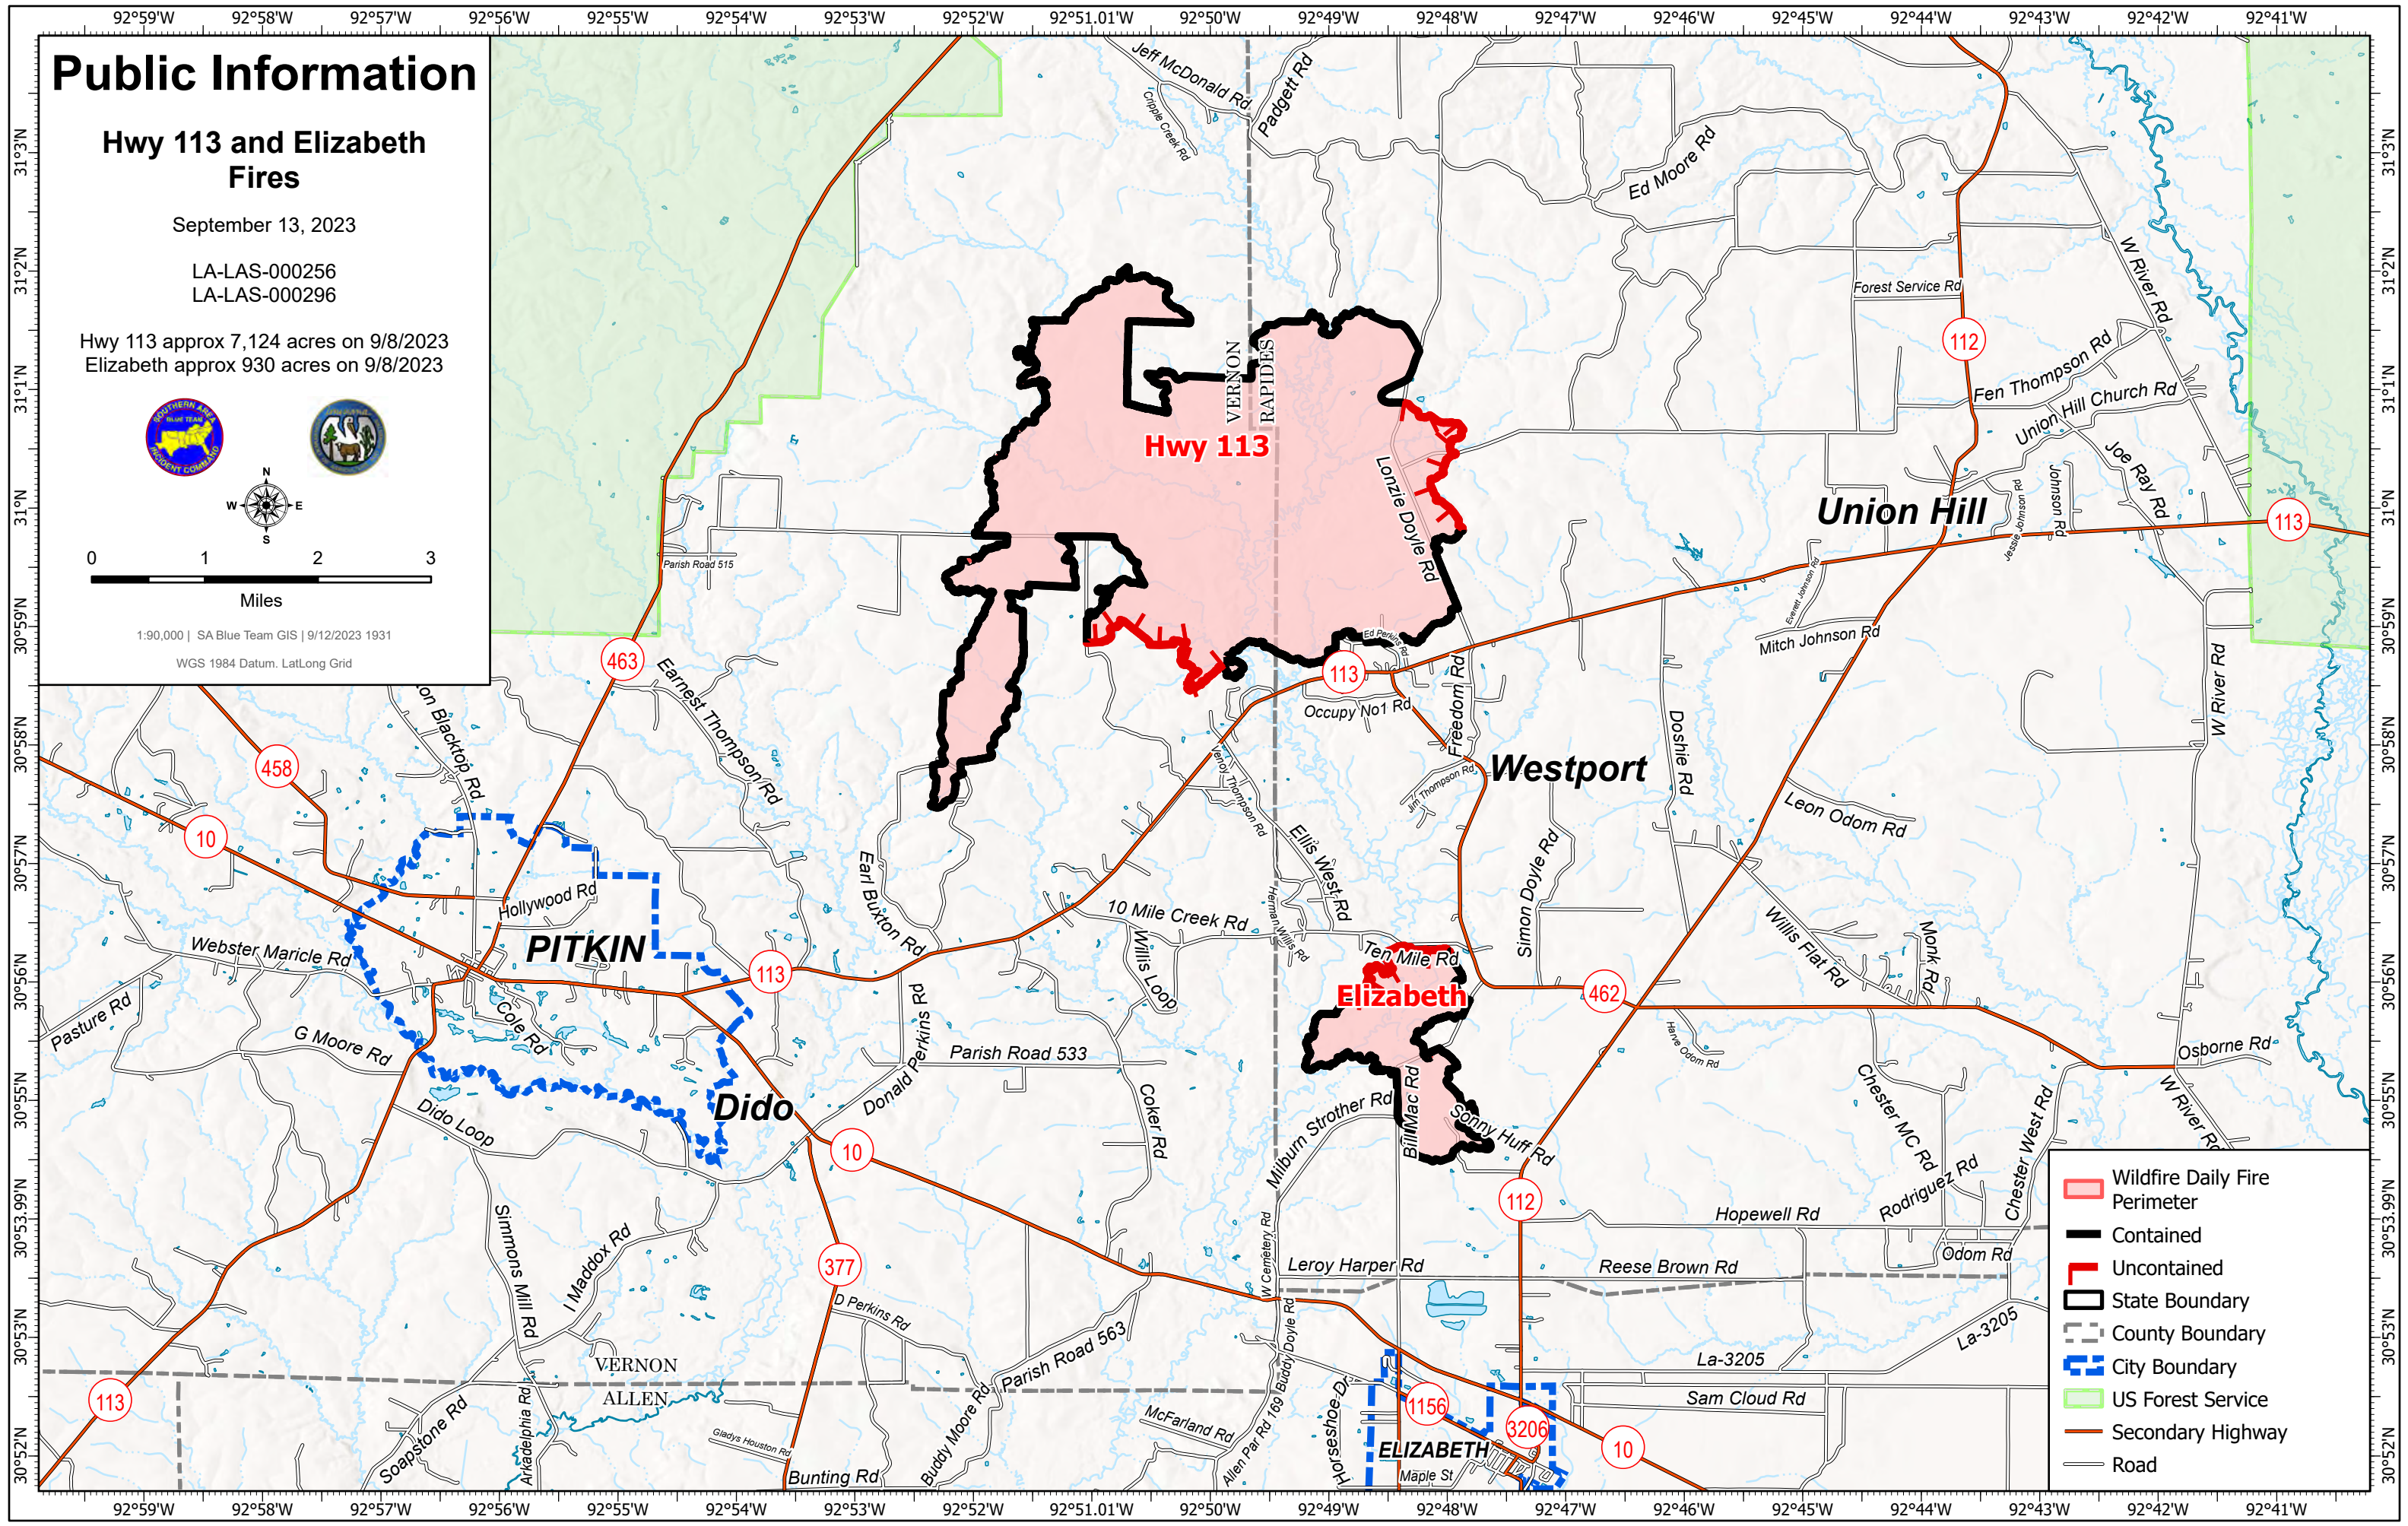

## Hwy 113 and Elizabeth Fires

September 13, 2023

LA-LAS-000256  
LA-LAS-000296

Hwy 113 approx 7,124 acres on 9/8/2023  
Elizabeth approx 930 acres on 9/8/2023

1:90,000 | SA Blue Team GIS | 9/12/2023 1931

WGS 1984 Datum. LatLong Grid

- Wildfire Daily Fire Perimeter
- Contained
- Uncontained
- State Boundary
- County Boundary
- City Boundary
- US Forest Service
- Secondary Highway
- Road