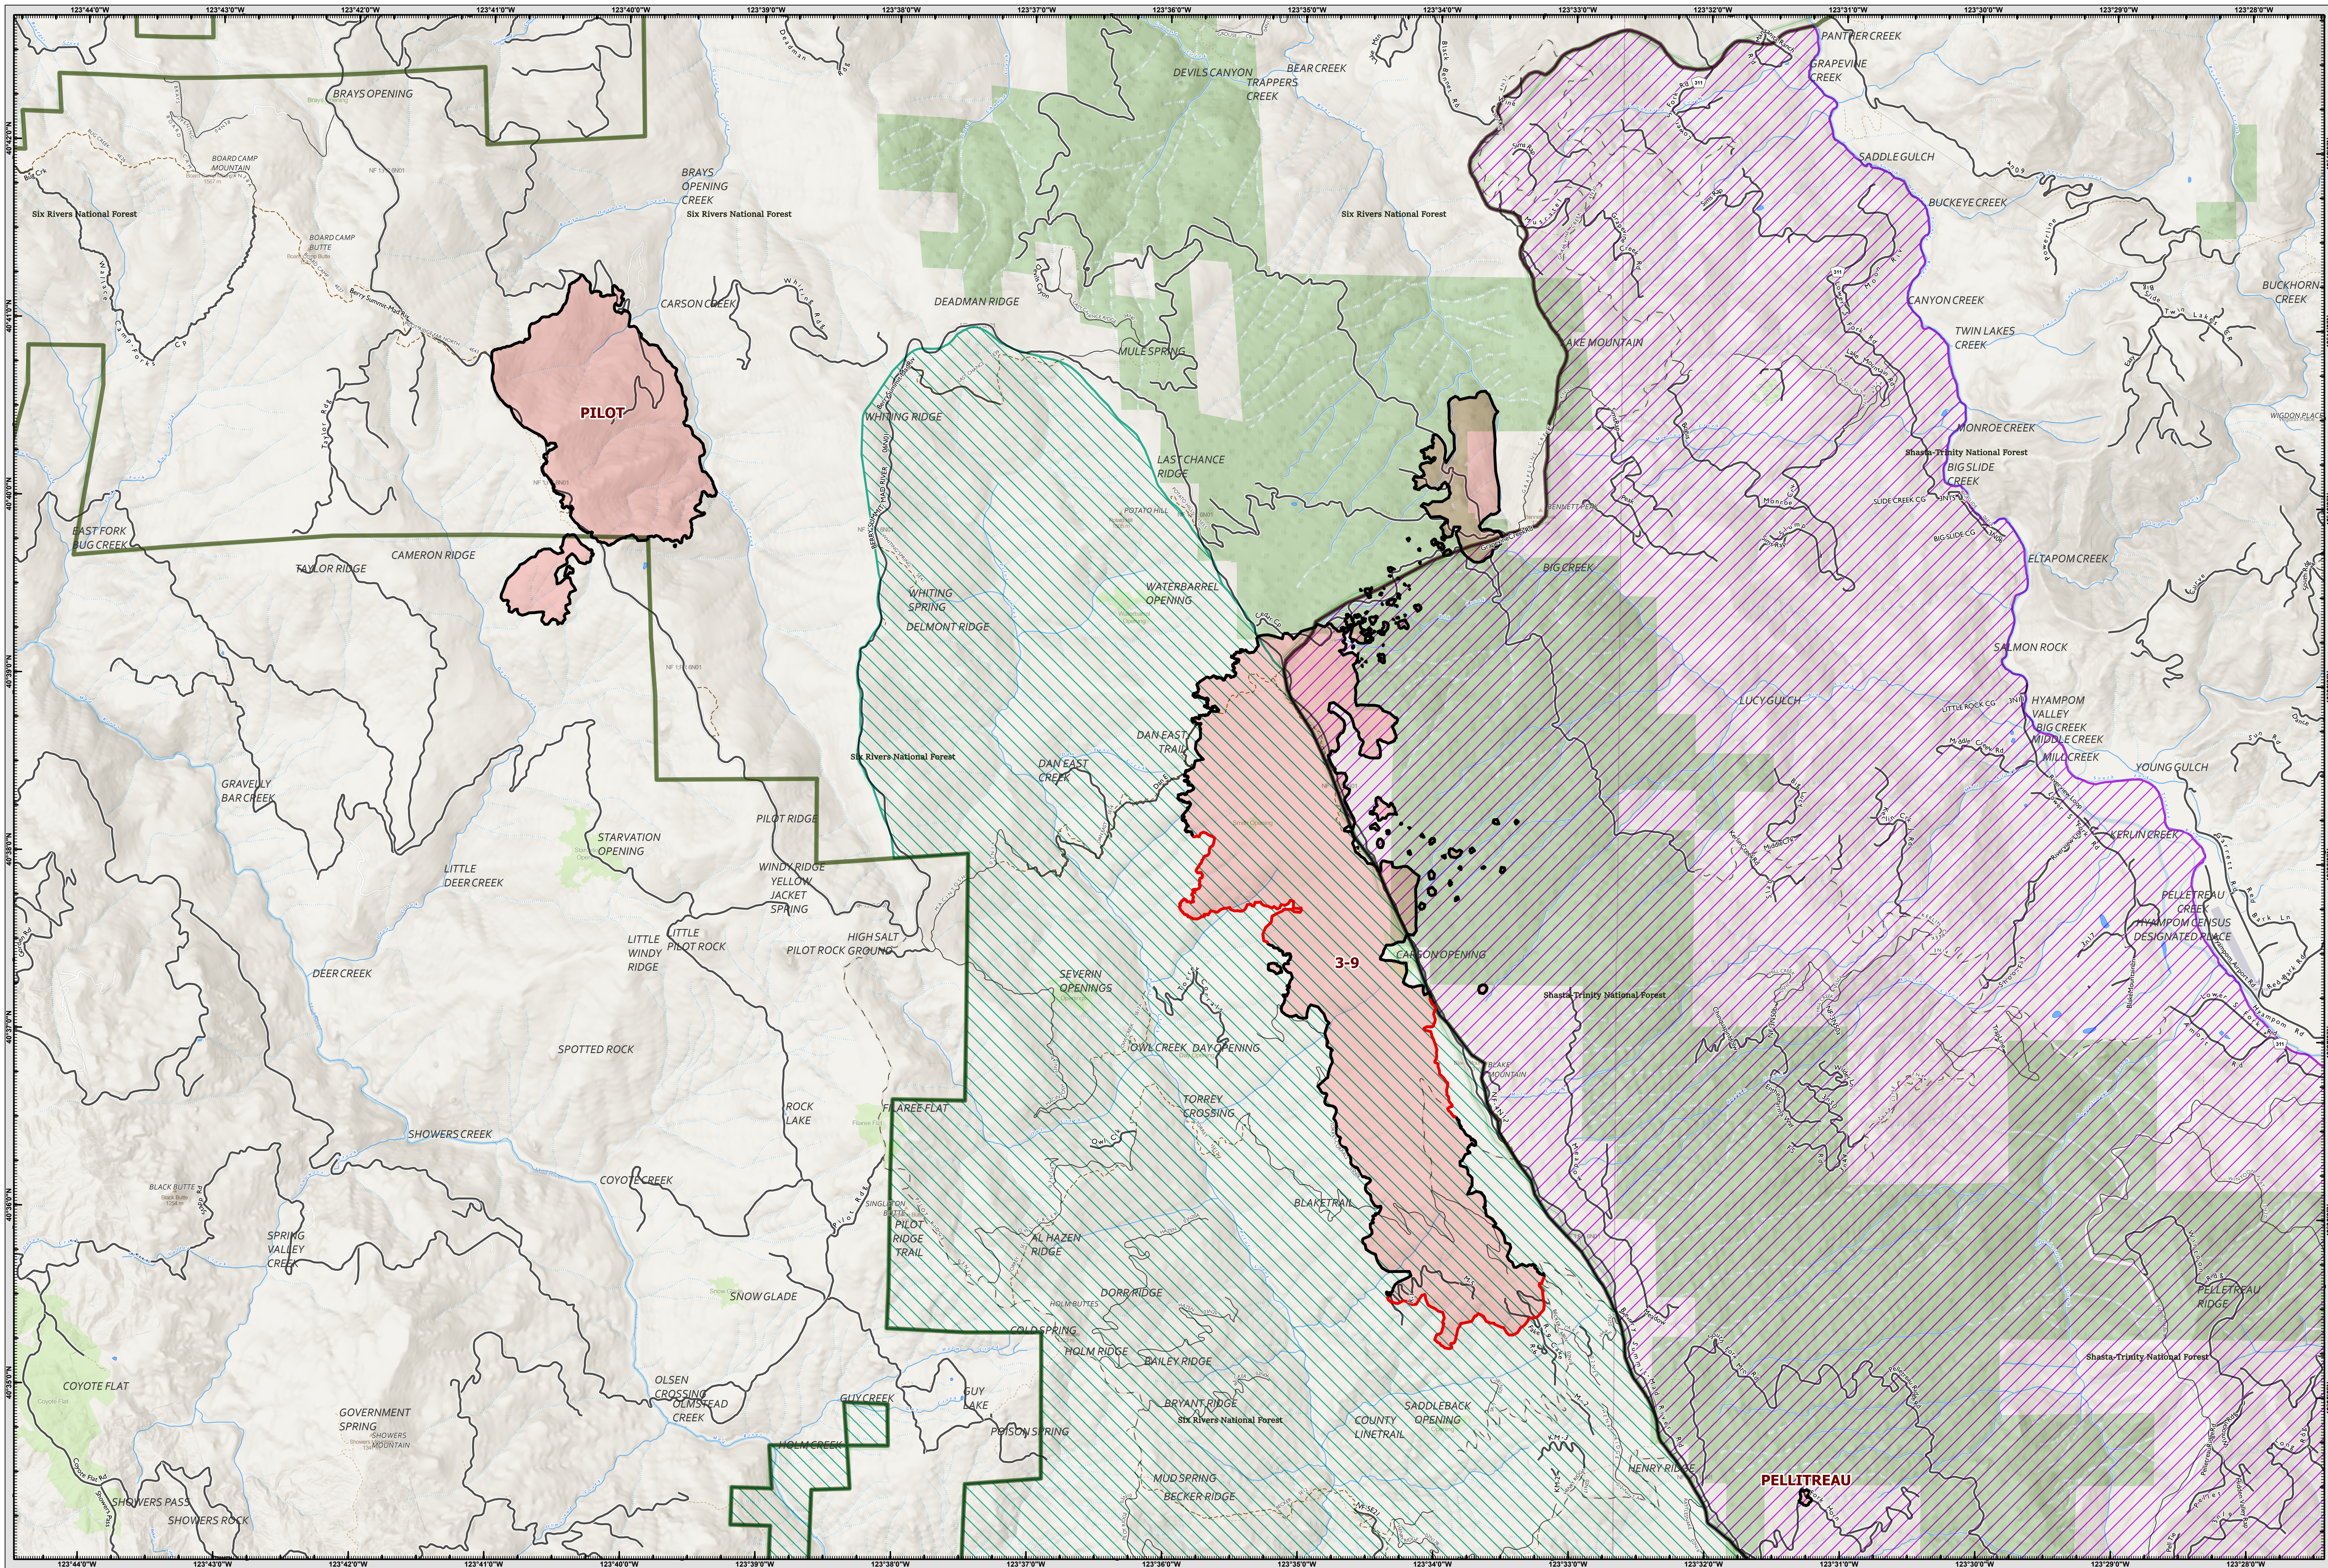

September 6, 2023
CA-SHF-001004

0 0.7 1.3 2 2.6 Miles

- Contained Fire Perimeter
- Uncontained Fire Perimeter
- Wildfire
- Six Rivers Closure Area
- Shasta-Trinity Closure Area
- Forest Administrative Boundaries
- World Hillshade