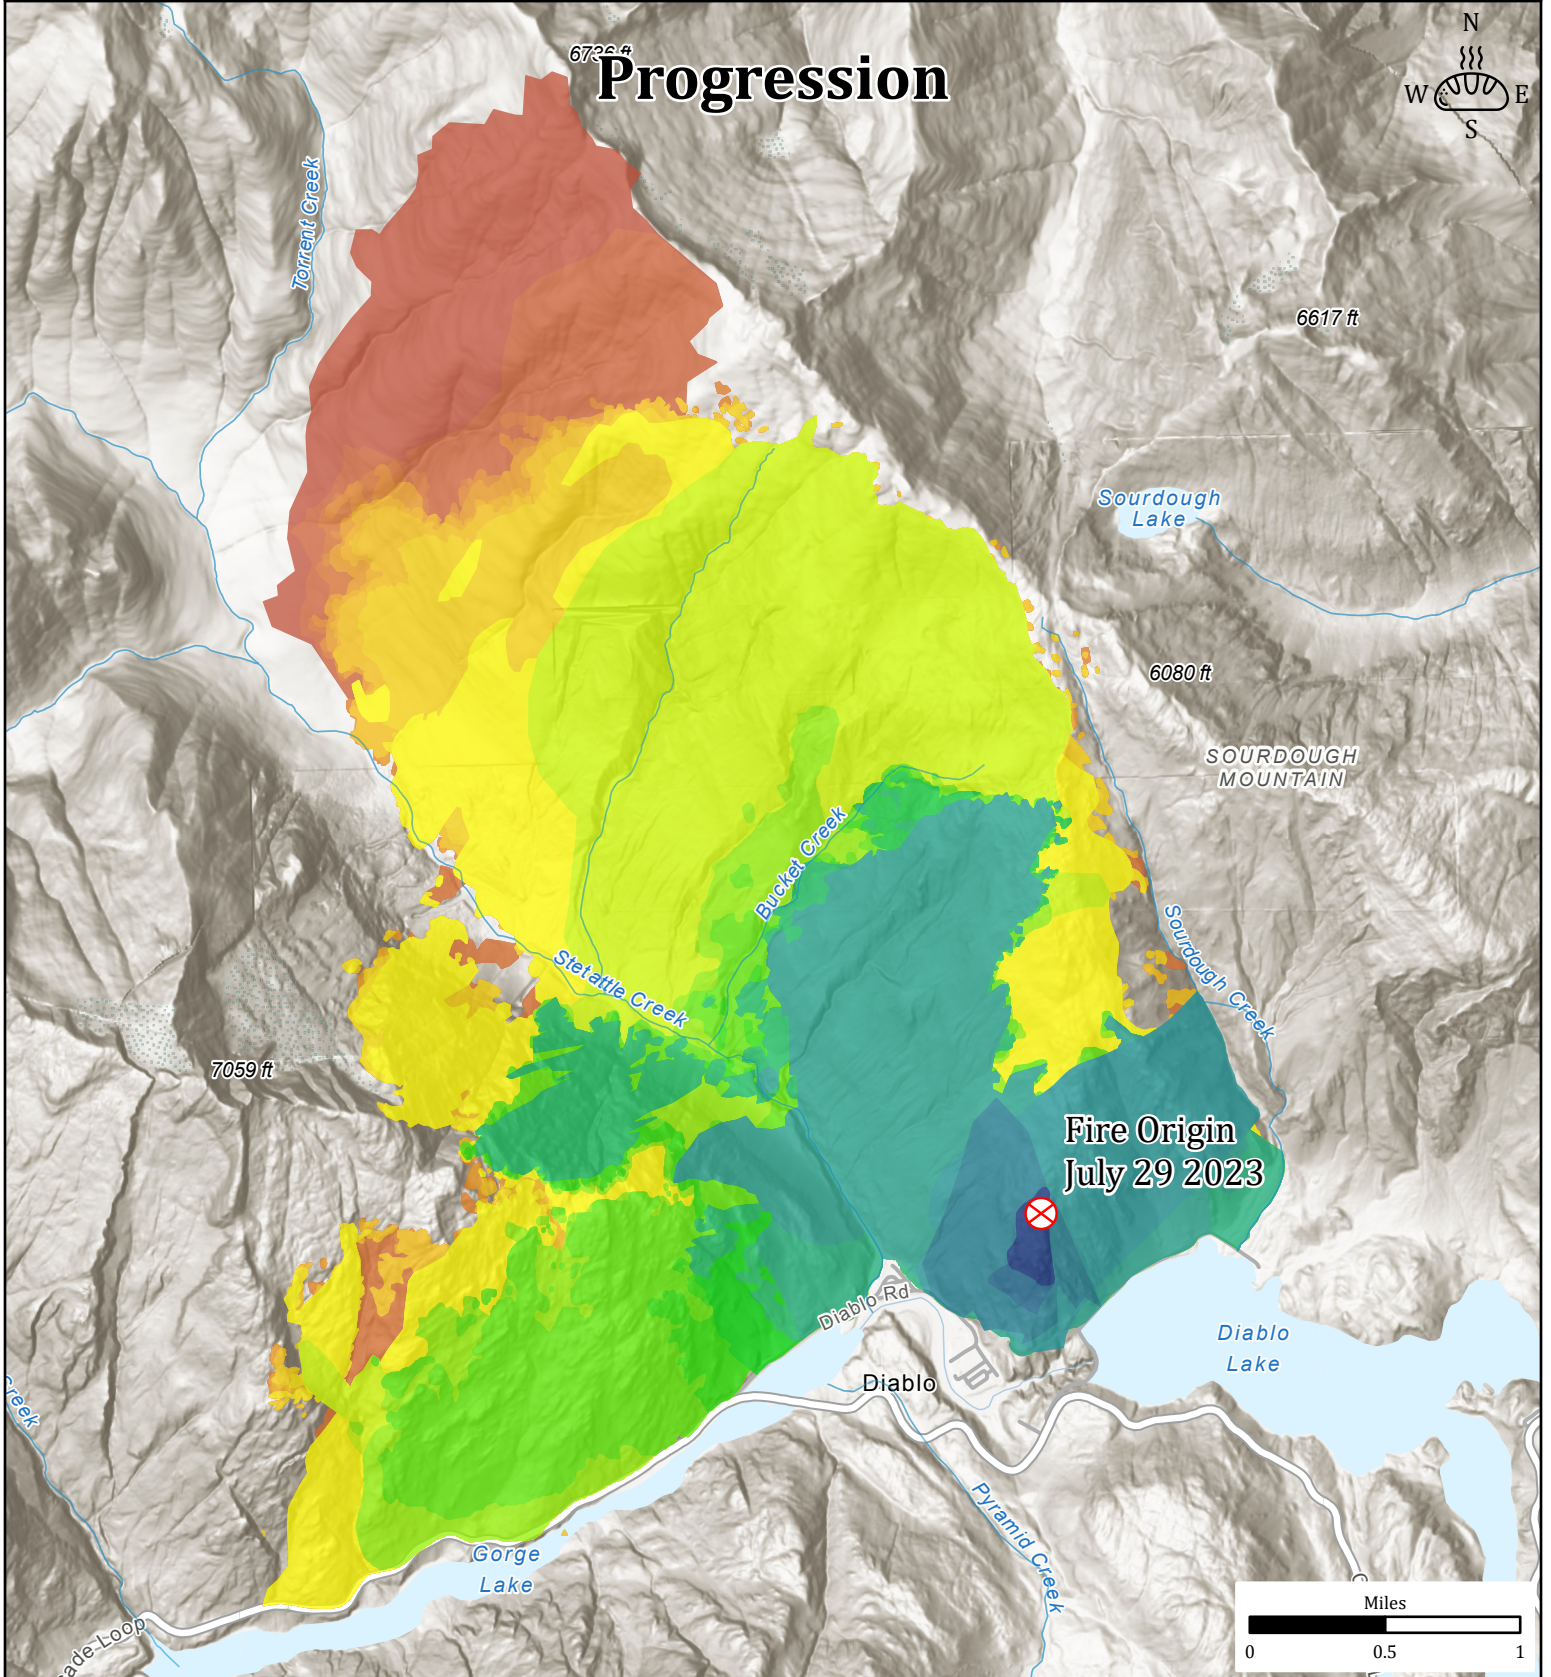

2023 Sourdough Fire

North Cascades National Park - Pacific West Region

July 31 2023	Aug 5 2023	Aug 11 2023	Aug 20 2023	Sept 9 2023
Aug 1 2023	Aug 6 2023	Aug 12 2023	Aug 21 2023	Sept 11 2023
Aug 2 2023	Aug 8 2023	Aug 14 2023	Aug 25 2023	Sept 17 2023
Aug 3 2023	Aug 9 2023	Aug 17 2023	Aug 27 2023	Sept 18 2023
Aug 4 2023	Aug 10 2023	Aug 18 2023	Aug 28 2023	

1:45,000 NAD 1983 UTM Zone 10N