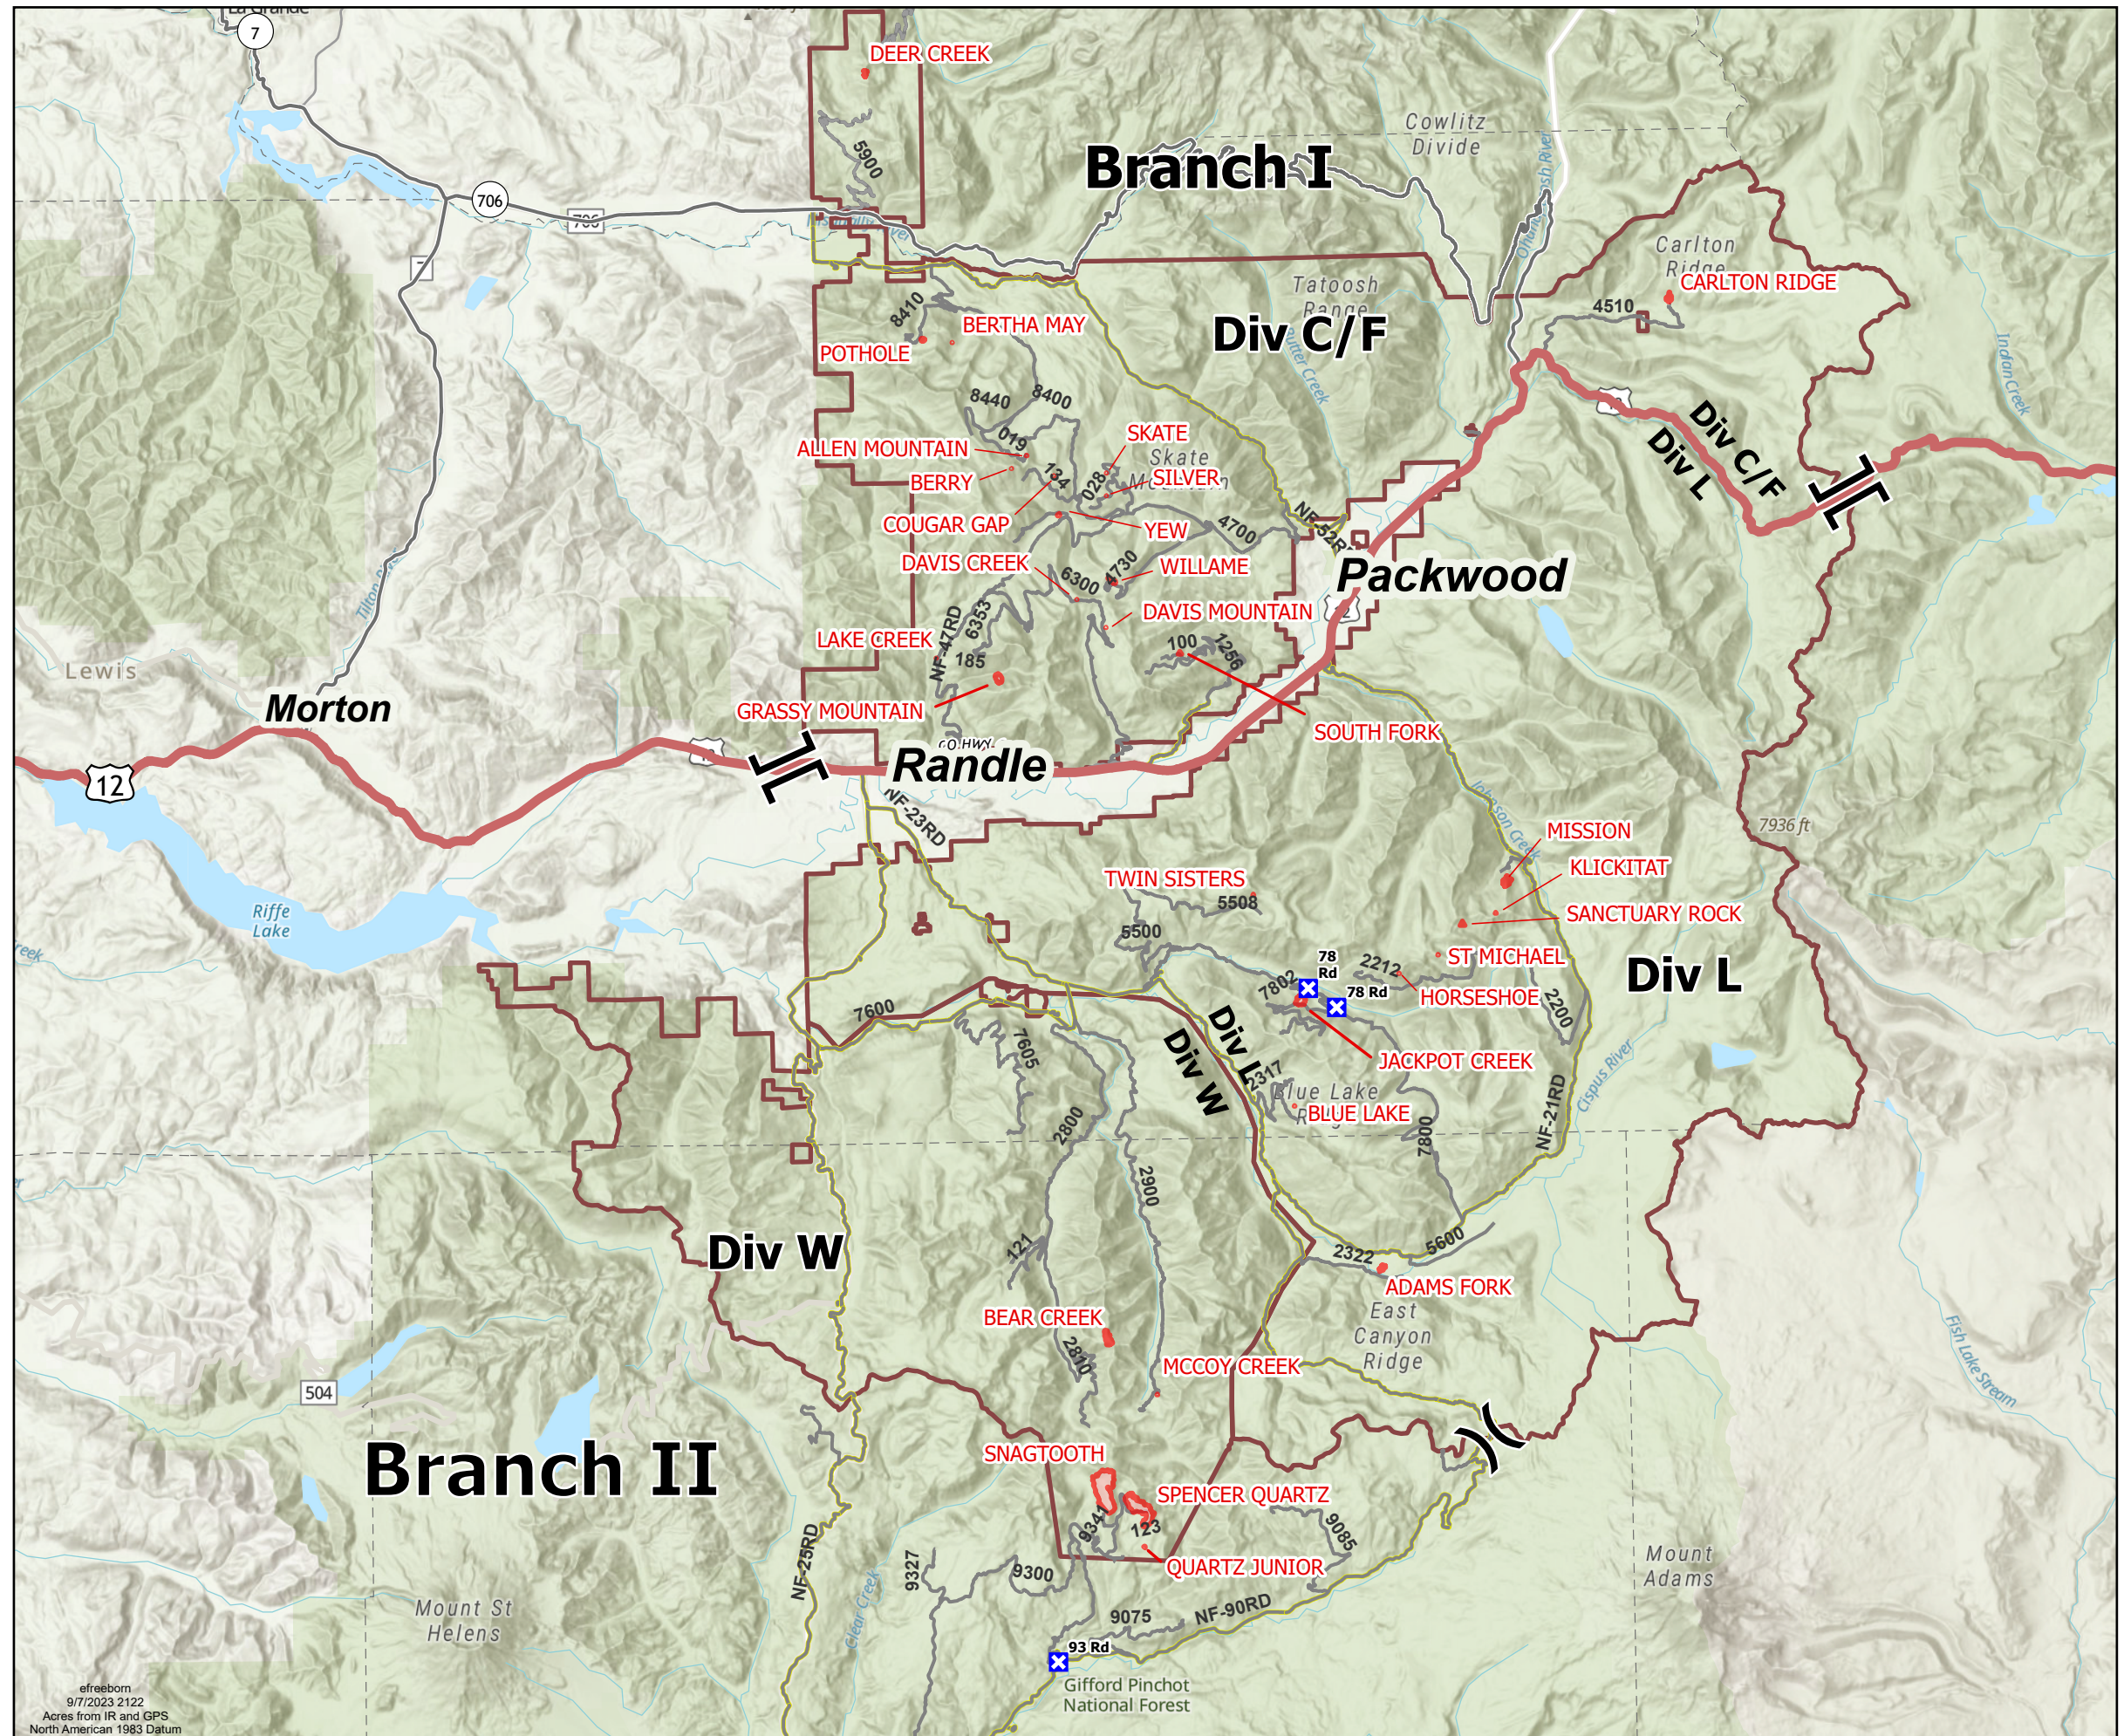

Public Information

Cowlitz Complex
WA-GPF-001297
9/8/2023

- (X) Division Break
- (||) Branch Break
- (X) Closure
- Wildfire Perimeter
- Division Boundaries

Division C/F	Incident Name	Acres	Status
	ALLEN MOUNTAIN	0.25	OUT
	BERRY	0.25	OUT
	BERTHA MAY	0.1	OUT
	CARLTON RIDGE	15	STAFFED
	COUGAR GAP	0.1	OUT
	DAVIS CREEK	0.1	OUT
	DAVIS MOUNTAIN	0.54	PATROLLING
	DEER CREEK	4	OUT
	GRASSY MOUNTAIN	22	UNSTAFFED
	LAKE CREEK	0.1	OUT
	POTHOLE	5	STAFFED
	SILVER	0.1	OUT
	SKATE	0.1	OUT
	SOUTH FORK	15	PATROLLING
WILLAME	8	STAFFED	
YEW	2	STAFFED	

Division L	Incident Name	Acres	Status
	BLUE LAKE	0.2	OUT
	TWIN SISTERS	0.5	OUT
	MISSION	22	STAFFED
	KLICKITAT	0.5	OUT
	ADAMS FORK	9	STAFFED
	JACKPOT CREEK	32	STAFFED
	ST MICHAEL	0.25	OUT
HORSESHOE	0.2	OUT	
SANCTUARY ROCK	6	PATROLLING	

Division W	Incident Name	Acres	Status
	MCCOY CREEK	0.25	OUT
	SNAGTOOTH	296	UNSTAFFED
	BEAR CREEK	32	PATROLLING
	SPENCER QUARTZ	180	STAFFED
QUARTZ JUNIOR	1	PATROLLING	

efreeborn
9/7/2023 2122
Acres from IR and GPS
North American 1983 Datum