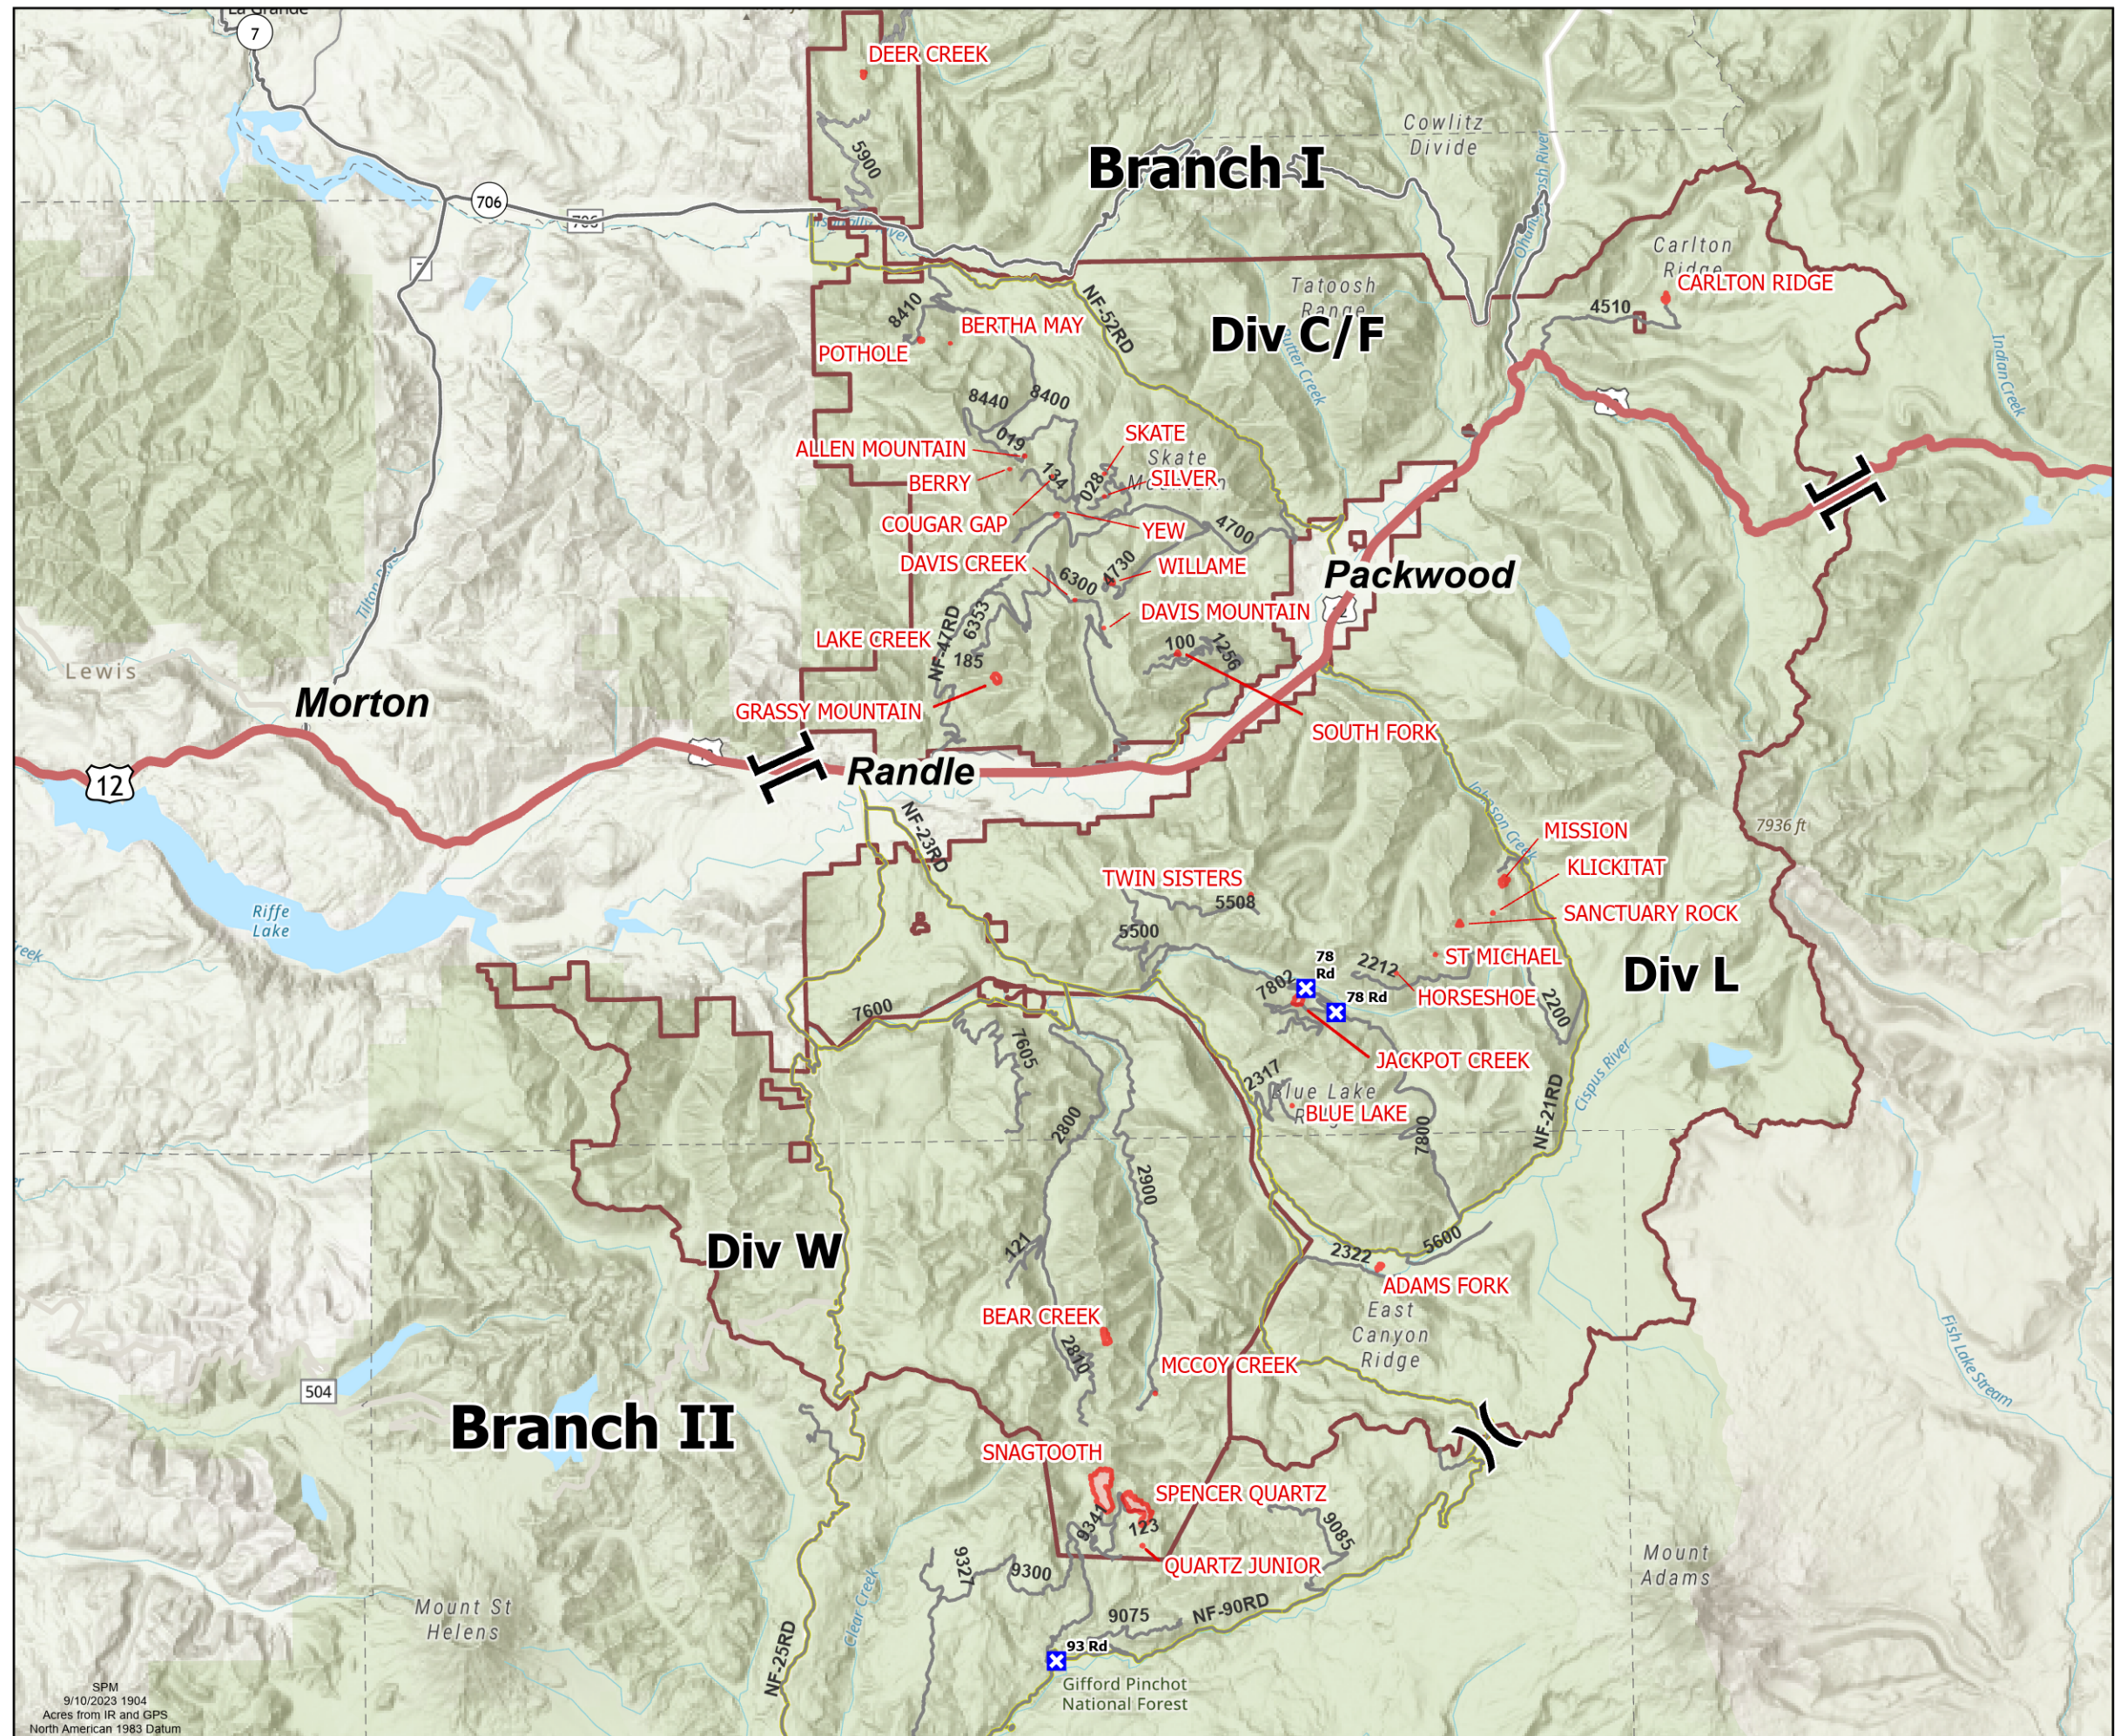

Public Information

Cowlitz Complex
WA-GPF-001297
9/11/2023

- (X) Division Break
- (||) Branch Break
- (X) Closure
- Wildfire Perimeter
- Division Boundaries

Division C/F	Incident Name	Acres	Status
	ALLEN MOUNTAIN	0.25	OUT
	BERRY	0.25	OUT
	BERTHA MAY	0.1	OUT
	CARLTON RIDGE	15	PATROLLING
	COUGAR GAP	0.1	OUT
	DAVIS CREEK	0.1	OUT
	DAVIS MOUNTAIN	0.54	PATROLLING
	DEER CREEK	4	OUT
	GRASSY MOUNTAIN	24	UNSTAFFED
	LAKE CREEK	0.1	OUT
	POTHOLE	5	PATROLLING
	SILVER	0.1	OUT
	SKATE	0.1	OUT
	SOUTH FORK	15	PATROLLING
WILLAME	8	PATROLLING	
YEW	2	PATROLLING	

Division L	Incident Name	Acres	Status
	BLUE LAKE	0.2	OUT
	TWIN SISTERS	0.5	OUT
	MISSION	22	PATROLLING
	KLICKITAT	0.5	OUT
	ADAMS FORK	9	STAFFED
	JACKPOT CREEK	32	STAFFED
	ST MICHAEL	0.25	OUT
HORSESHOE	0.2	OUT	
SANCTUARY ROCK	6	PATROLLING	

Division W	Incident Name	Acres	Status
	MCCOY CREEK	0.25	OUT
	SNAGTOOTH	299	PATROLLING
	BEAR CREEK	32	PATROLLING
	SPENCER QUARTZ	183	UNSTAFFED
QUARTZ JUNIOR	1	PATROLLING	

SPM
9/10/2023 1904
Acres from IR and GPS
North American 1983 Datum